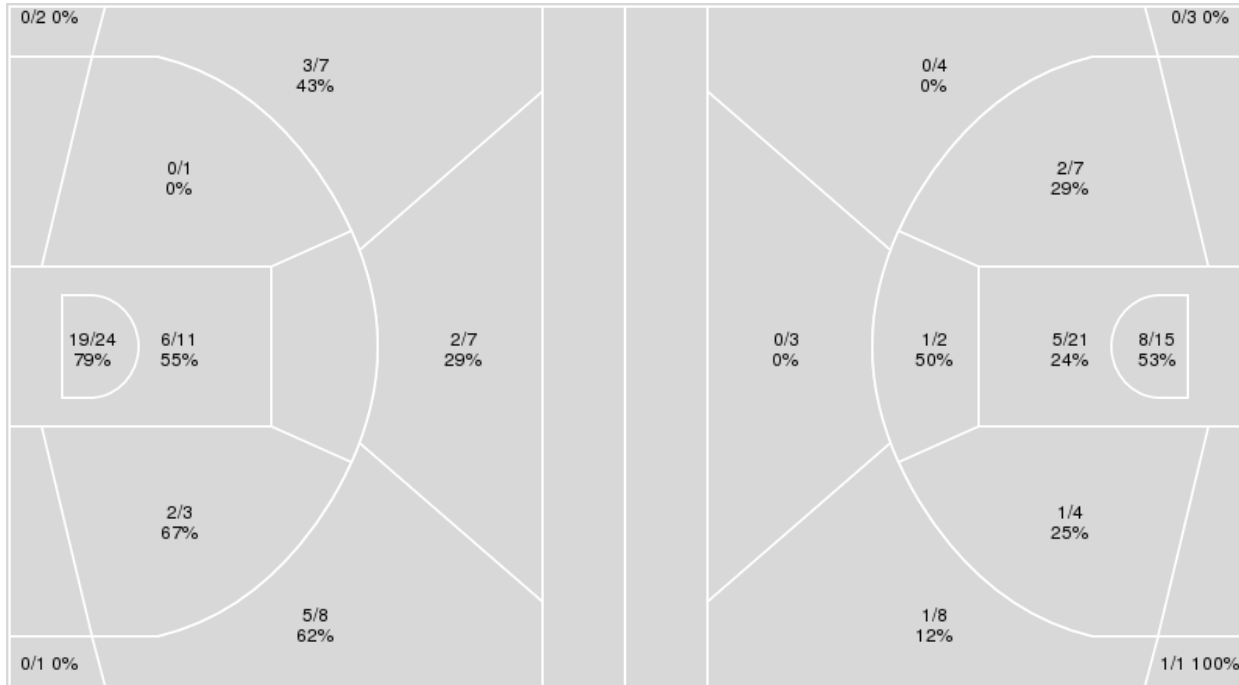

Indiana St. at Butler

12/11/25 Hinkle Fieldhouse, Indianapolis
2025-26 Women's Basketball

Officials: Fatou Cissoko-Stephens, Tiffany Bird, Tiara Cruse

Players => All; FG Types => All ; Results => All ;

Players => All; FG Types => All ; Results => All ;

Butler

Indiana St.

Butler	M/A	%
Field Goals	37/64	58
2 Points	27/39	69
3 Points	10/25	40
Free Throws	17/24	71

Indiana St.	M/A	%
Field Goals	19/68	28
2 Points	17/49	35
3 Points	2/19	11
Free Throws	16/27	59