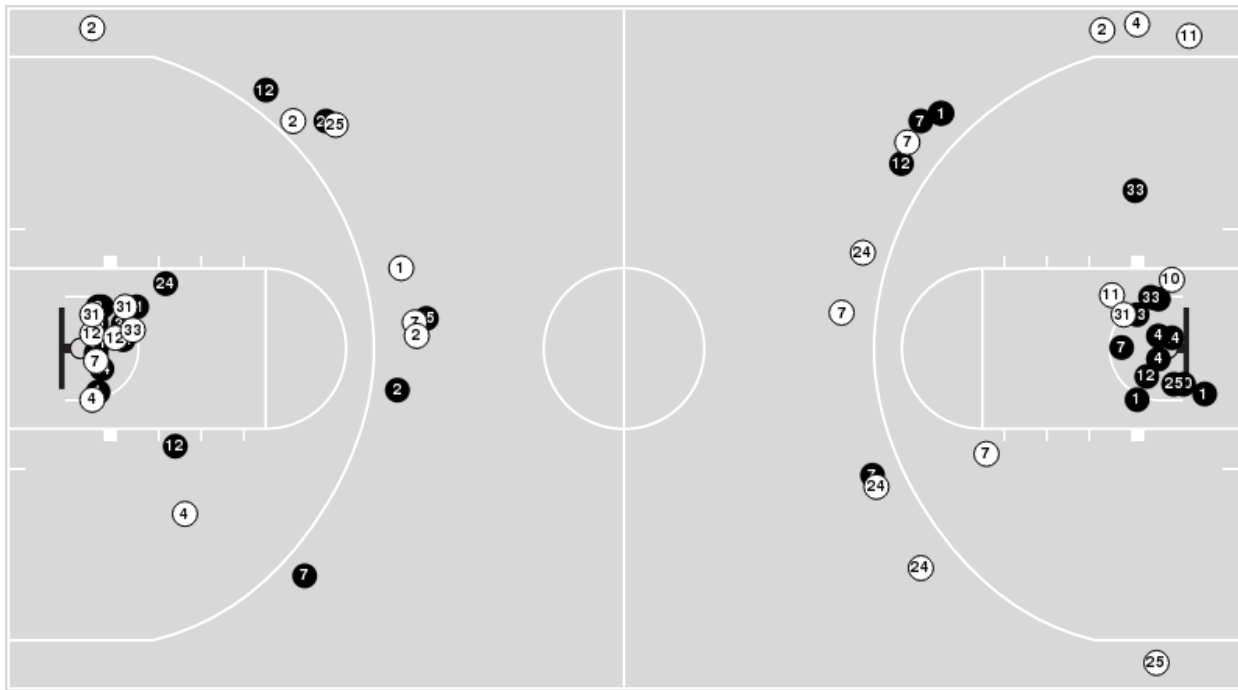

Officials: Fatou Cissoko-Stephens, Tiffany Bird, Tiara Cruse

Players => All ; FG Types => All ; Results => All ;

Butler

All Field Goals