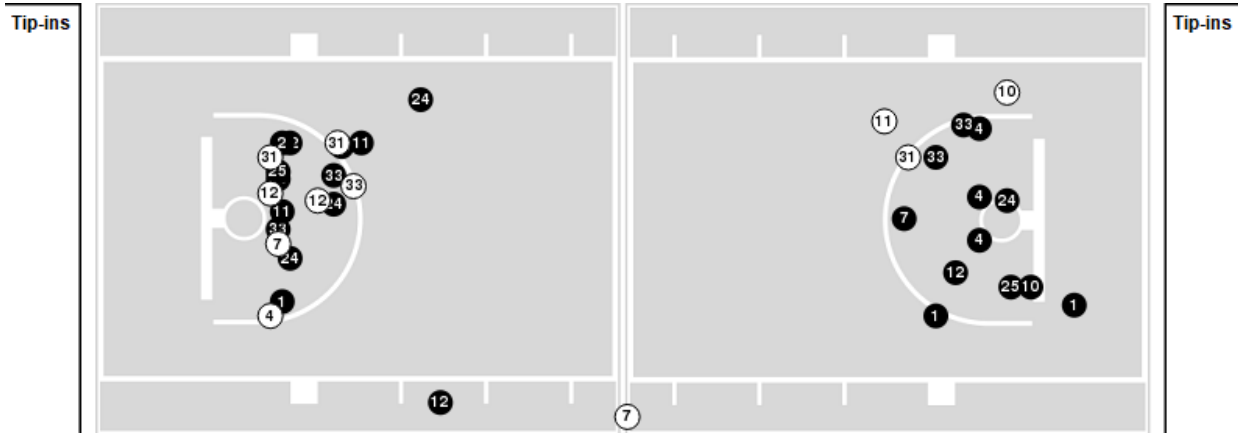

Shots in the Paint

● Made ○ Missed N - Player Number

Butler	M/A	%
Field Goals	37/64	58
2 Points	27/39	69
3 Points	10/25	40
Free Throws	17/24	71

Butler	M/A	%
Points in the Paint	50 (25/35)	71
Fast Break Points	27 (14/18)	78
Second Chance Points	4 (2/3)	67
Effective FG%	66