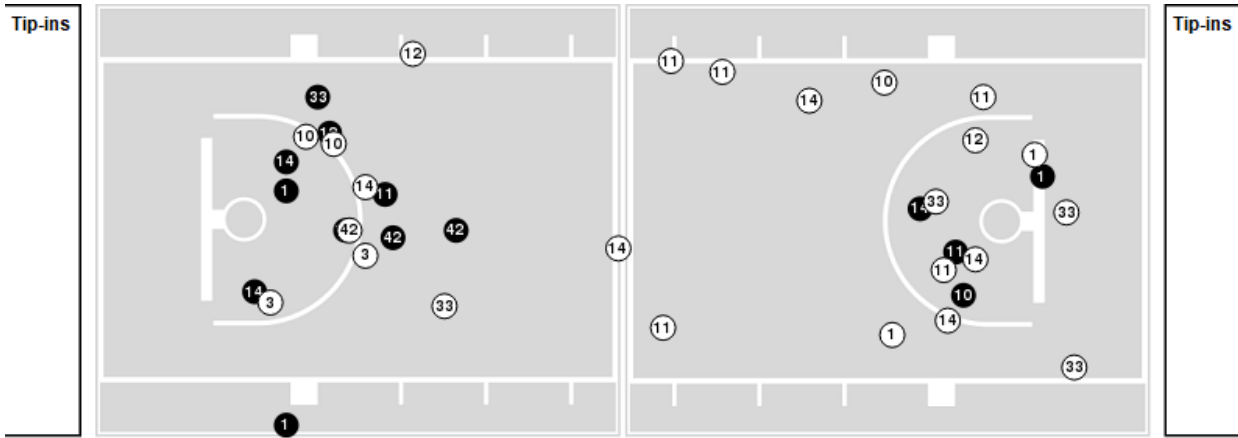

Shots in the Paint

● Made   ○ Missed   N - Player Number

Indiana St.	M/A	%
Field Goals	19/68	28
2 Points	17/49	35
3 Points	2/19	11
Free Throws	16/27	59

Indiana St.	M/A	%
Points in the Paint	26 (13/36)	36
Fast Break Points	11 (6/7)	86
Second Chance Points	10 (8/20)	40
Effective FG%	29