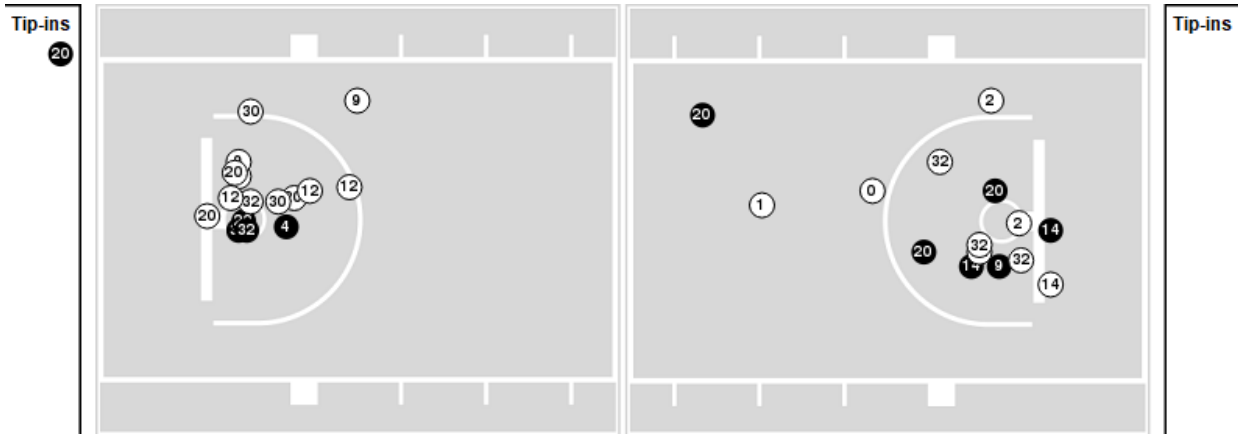

Shots in the Paint

● Made   ○ Missed   N - Player Number

Northern Ky.	M/A	%
Field Goals	19/57	33
2 Points	15/38	39
3 Points	4/19	21
Free Throws	14/22	64

Northern Ky.	M/A	%
Points in the Paint	20 (10/31)	32
Fast Break Points	2 (1/1)	100
Second Chance Points	12 (8/14)	57
Effective FG%	37