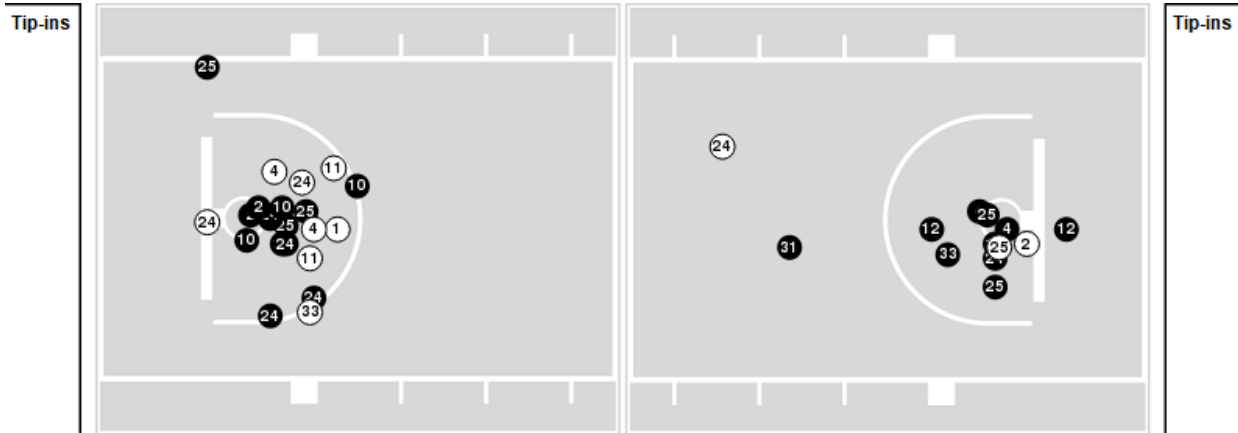

Butler

All Field Goals

Shots in the Paint

● Made ○ Missed N - Player Number

Butler	M/A	%
Field Goals	29/55	53
2 Points	24/38	63
3 Points	5/17	29
Free Throws	10/11	91

Butler	M/A	%
Points in the Paint	46 (23/34)	68
Fast Break Points	5 (3/3)	100
Second Chance Points	5 (3/6)	50
Effective FG%	57	