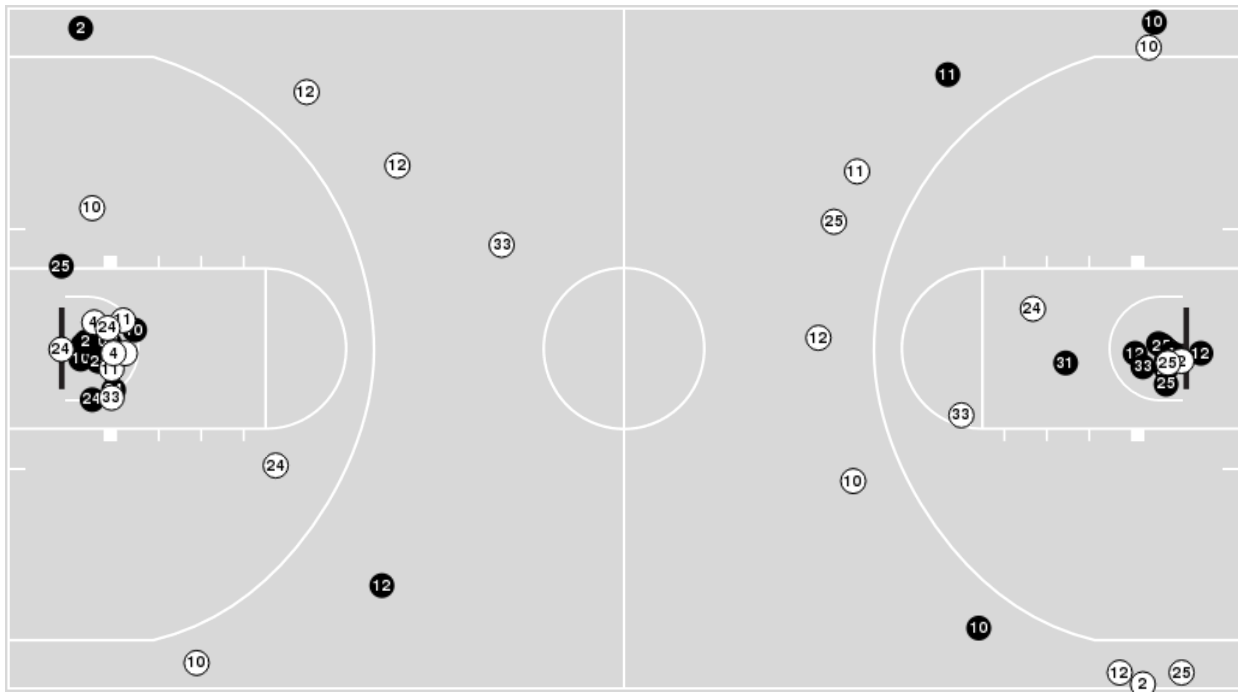

Butler

All Field Goals

Shots in the Paint

● Made ○ Missed N - Player Number

Butler	M/A	%
Field Goals	29/55	53
2 Points	24/38	63
3 Points	5/17	29
Free Throws	10/11	91

Butler	M/A	%
Points in the Paint	46 (23/34)	68
Fast Break Points	5 (3/3)	100
Second Chance Points	5 (3/6)	50
Effective FG%	57	