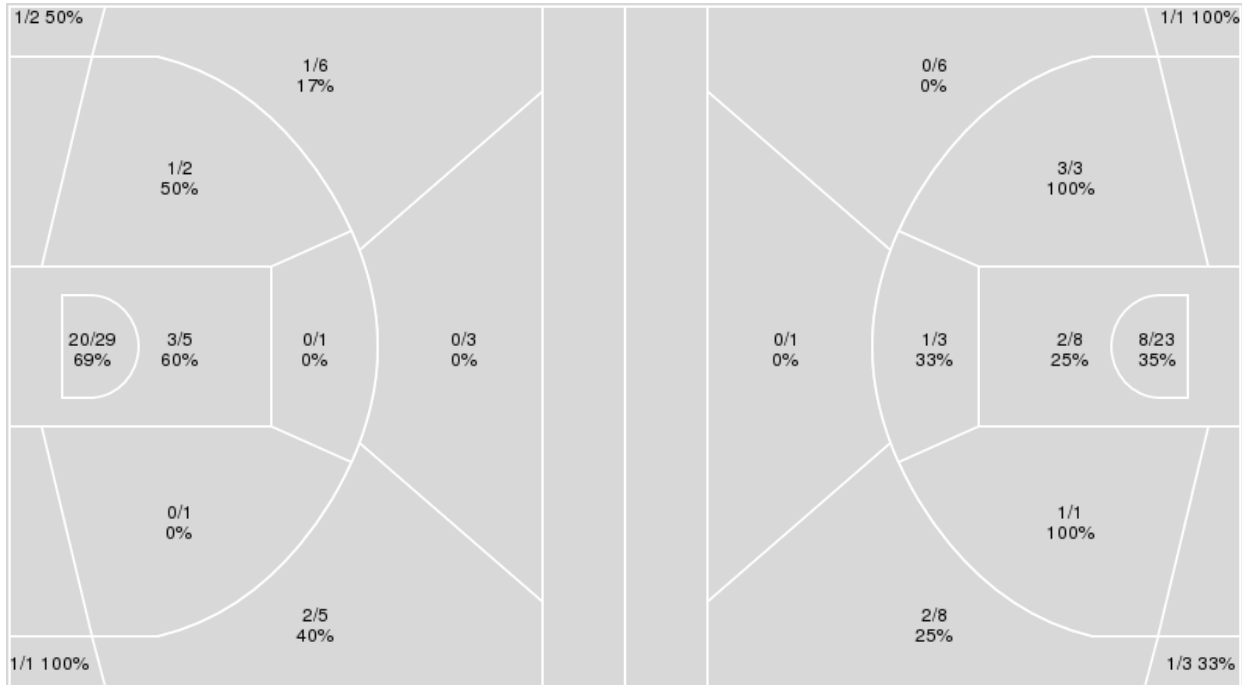

Officials: Julie Krommenhoek, Tom Danaher, Linda Miles

Players => All; FG Types => All ; Results => All ;

Players => All; FG Types => All ; Results => All ;

Butler

Northern Ky.

Butler	M/A	%
Field Goals	29/55	53
2 Points	24/38	63
3 Points	5/17	29
Free Throws	10/11	91

Northern Ky.	M/A	%
Field Goals	19/57	33
2 Points	15/38	39
3 Points	4/19	21
Free Throws	14/22	64