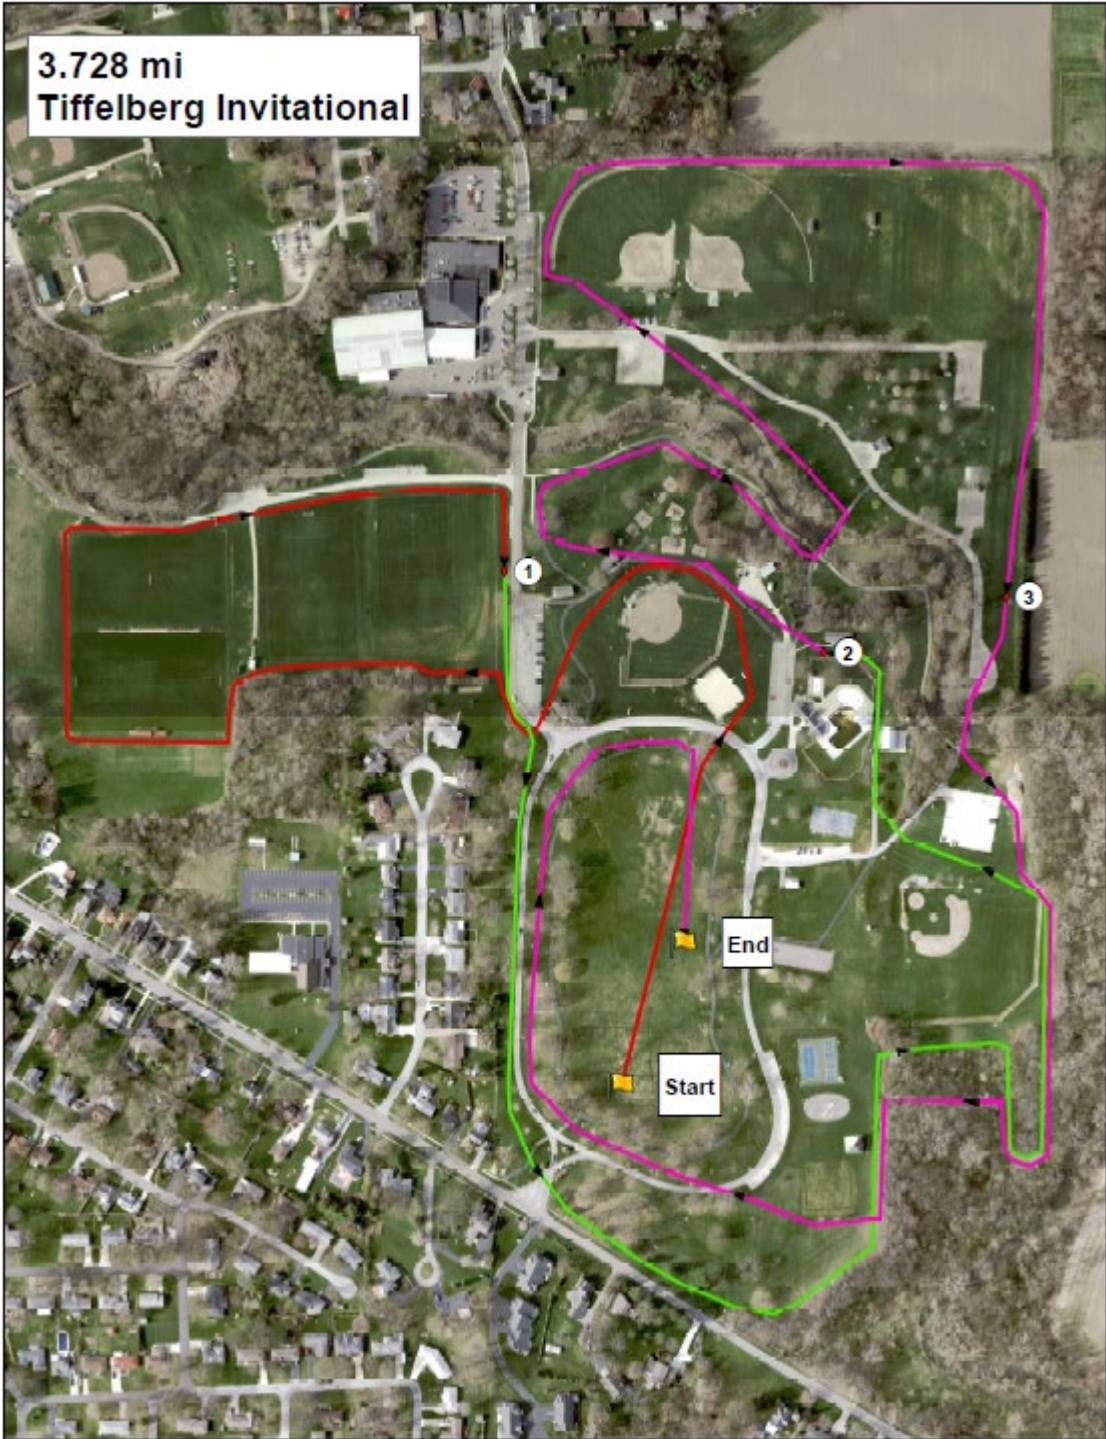

2019 Tiffelberg Open

Saturday, September 14th, 2019

- Race Times:** 8:00 AM—Packet Pick Up, Course Opens
10:00 AM—Women's 6k
10:45 AM—Men's 8k
12:00 PM—Awards Presentation
- Location:** Hedges Boyer Park—491 Coe St, Tiffin, OH 44883
- Entry Fee:** \$100.00 per gender or \$200.00 per institution, payable to Heidelberg University Cross Country
- Entries:** All entries will be done through Direct Athletics.
- Course Description:** Both races are 5k loops, with additional 1k loop for the 6k and an 1.5k loop run at two different points during the 8k race. All miles will be marked, and course maps are on the following pages and will be included in race packets.
- Athletic Trainers:** Athletic Trainers will be available with ice and water. No electric modalities will be available at the course.
- Awards:** Plaques will be awarded to the winning team for each gender in each race, along with a t-shirt to the top 10 finishers per gender per race. Awards ceremony will take place at the amphitheater by the tennis courts.
- Restrooms/Facilities:** Portable restrooms will be available on site near the start line, as well as throughout the park. Shelters are located in numerous spots in the park.
- Questions:** Contact Brian Grime at 567-207-1601 or bgrime@heidelberg.edu

Women's 6K Course Map

Men's 8K Course Map