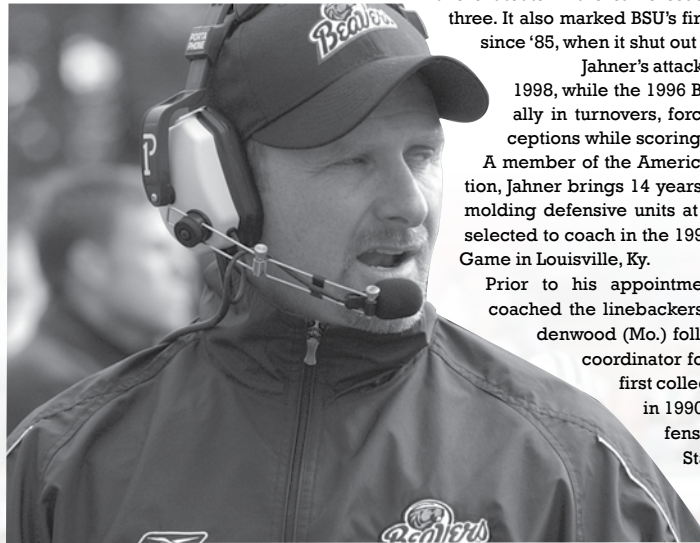

At-a-Glance

Born	Jan. 4, 1965
Birthplace	Regent, N.D.
High School	New England St. Mary's (N.D.)
College	Minot (N.D.) State '86 B.S., math-computer science Central Missouri State '92 M.S., physical education-exercise science
Family	wife Sheri son Trace (17); daughter Maris (13)

Coaching Profile

...as an assistant coach

Year	School	Position
1990-92	Central Missouri St.	Defensive Line
1992-93	Valley City State	Def. Coordinator
1994-95	Lindenwood (Mo.)	LB / Secondary
1996-p	Bemidji State	Def. Coordinator