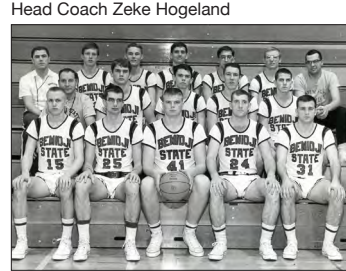

1965-66 15-7/6-4 NIC (2nd)

Head Coach Zeke Hogeland		
DATE	OPPONENT	SCORE
11/22/65	Minnesota-Morris	W, 76-75
12/1/65	@ Minnesota Duluth	L, 84-79
12/3/65	State John's	W, 84-70
12/7/65	@ Mayville	W, 93-62
12/11/65	Northland	W, 105-96
12/29/65	Concordia^	W, 84-73
12/30/65	*Moorhead State^	W, 82-65
1/7/66	*Moorhead State	W, 56-45
1/10/66	@ Concordia	W, 78-71
1/15/66	@ *St. Cloud State	L, 82-75
1/18/66	North Dakota	L, 91-76
1/22/66	@ *Michigan Tech	W, 85-71
1/28/66	*Mankato State	W, 91-86

1/29/66	*Winona State	L, 79-77
2/4/66	*St. Cloud State	L, 89-61
2/7/66	@ Valley City	W, 72-68
2/8/66	Macalester	W, 84-76
2/11/66	@ Minnesota-Morris	L, 85-71
2/15/66	@ *Moorhead State	L, 67-63
2/19/66	*Michigan Tech	W, 85-60
2/25/66	@ *Winona State	W, 77-73
2/26/66	@ *Mankato State	W, 83-67

*NIC games
^Played in Red River Classic @ Moorhead

1966-67 19-5/12-0 NIC (1st)

Head Coach Zeke Hogeland		
DATE	OPPONENT	SCORE
11/22/66	Mayville State	W, 98-87
12/1/66	Minnesota Duluth	W, 85-63
12/3/66	Valley City State	W, 80-64
12/9/66	@ South Dakota	L, 83-73
12/10/66	@ SCI	L, 84-67
12/17/66	@ Augustana (SD)	W, 95-86
12/28/66	Jamestown^	W, 97-77
12/29/66	Northern State^	L, 88-76
1/3/67	@ Northland	L, 102-98
1/7/67	@ *St. Cloud State	W, 61-59
1/10/67	Ellendale	W, 95-51
1/14/67	@ *Michigan Tech	W, 90-77
1/20/67	*Winona State	W, 89-70
1/21/67	*Mankato State	W, 85-72
1/28/67	*St. Cloud State	W, 56-52
2/4/67	*Minnesota-Morris	W, 60-57
2/7/67	@ *Moorhead State	W, 72-65
2/9/67	Bethel	W, 83-72
2/11/67	*Michigan Tech	W, 79-72
2/14/67	@ *Minnesota-Morris	W, 70-64
2/17/67	@ *Mankato State	W, 72-69
2/18/67	@ *Winona State	W, 78-71
2/25/67	*Moorhead State	W, 79-68
3/7/67	St. Thomas	L, 73-64

*NIC games
^Northern State Invitational played in Aberdeen, S.D.

Dave Hutchins
1967-1981
14 years / 142-200
(.415)

1967-68 11-11/5-7 Nic (5th)

Head Coach Dave Hutchins		
DATE	OPPONENT	SCORE
11/27/67	Mayville State	L, 74-58
11/30/67	Northland	W, 91-53
12/5/67	Ellendale	W, 73-70
12/7/67	Valley City State	L, 74-71
12/16/67	*Minnesota-Morris	L, 91-64
12/28/67	Minot State^	W, 86-82
12/29/67	Mayville State^	L, 85-84
1/5/68	*Michigan Tech	W, 82-76
1/12/68	@ *Winona State	L, 69-61
1/13/68	@ *Mankato State	W, 78-76
1/19/68	*Winona State	L, 88-74
1/20/68	*Mankato State	L, 66-62
1/27/68	@ *Michigan Tech	W, 87-86
2/3/68	*Moorhead State	W, 61-49
2/5/68	@ Valley City	L, 81-68 (OT)
2/7/68	Northland	W, 85-64
2/10/68	Augustana	W, 108-94
2/12/68	@ Bethel	W, 83-73
2/17/68	*St. Cloud State	L, 99-58
2/20/68	@ *Moorhead State	W, 90-86
2/24/68	*Minnesota-Morris	L, 71-66
2/27/68	@ *St. Cloud State	L, 78-58

*NIC games
^Mayville Invitational played in Mayville, N.D.

1968-69 7-15/4-7 NIC (T-5th)

Head Coach Dave Hutchins		
DATE	OPPONENT	SCORE
11/21/68	Valley City	W, 74-60
11/30/68	@ Superior	L, 66-65
12/3/68	Mayville	L, 82-67
12/5/68	Ellendale	W, 94-74
12/6/68	Gustavus Adolphus^	L, 70-64
12/7/68	Southwest State^	L, 74-60
12/14/68	@ North Dakota State	L, 88-80
12/26/68	Eastern Michigan#	L, 93-62
12/27/68	State John's#	L, 85-82
12/28/68	Lincoln (PA)#	L, 79-65
1/3/69	*Mankato State	W, 72-68
1/4/69	*Winona State	L, 67-65
1/11/69	*Minnesota-Morris	L, 73-61
1/17/69	@ *Winona State	L, 64-38
1/18/69	@ *Mankato State	W, 62-56
1/25/69	*Michigan Tech	W, 91-72
1/31/69	*St. Cloud State	L, 47-44
2/1/69	@ *Minnesota-Morris	W, 73-72
2/8/69	@ *Moorhead State	L, 79-67
2/15/69	*Moorhead State	L, 76-56
2/21/69	@ *Michigan Tech	L, 92-88
2/22/69	@ Northland	W, 98-72

*NIC games
^Southwest Invitational played in Marshall, Minn.
#Granite City Invitational played in St. Cloud State, Minn.

1969-70 17-8/9-3 NIC (T-2nd)