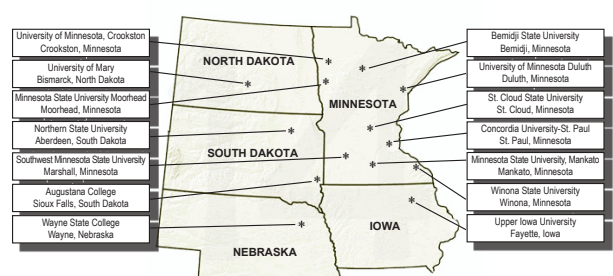

WAYNE STATE COLLEGE WILDCATS

Jan. 8 • 4:00 p.m. @ Wayne, Neb.

GENERAL INFORMATION

Location/Enrollment: ..... Wayne, Neb. (3,600)
Conference: ..... Northern Sun Intercollegiate
Affiliation: ..... NCAA Division II
School Colors: ..... Black and Gold
Home Court: ..... Rice Auditorium (2,500)
President: ..... Curt Frye
Athletic Director: ..... Eric Schoh
Athletic Director Phone: ..... (402) 375-7520

SPORTS INFORMATION

Basketball Contact: ..... Mike Grosz
Email: ..... migrosz1@wsc.edu
SID Phone: ..... (402) 375-7326
SID Fax: ..... (402) 375-7271
Web site: ..... www.wsc.edu/athletics
Mailing Address: ..... 1111 Main Street
Wayne, NE 68787

COACHING STAFF

Head Coach: ..... Paul Combs
Basketball Office Phone: ..... (402) 375-7309
Record at School/Years: ..... 27-29 /3rd Season
Career Record: ..... 189-131 / 12th Season
Asst. Coach: ..... John Pugliese, Alex Washington

TEAM INFORMATION

2010-11 Record: 13-14
Conference Record: 9-13
Conference Finish: t-8th
Starters Returning: 2
Starters Lost: 3
Letterwinners Returning: 6
Letterwinners Lost: 6
Top Returner: ..... Amry Shelby Jr., G, 5-11, (13.9 ppg)

- AUGUSTANA COLLEGE • BEMIDJI STATE UNIVERSITY • CONCORDIA UNIVERSITY-ST. PAUL •
- UNIVERSITY OF MARY • UNIVERSITY OF MINNESOTA, CROOKSTON •
- UNIVERSITY OF MINNESOTA DULUTH • MINNESOTA STATE UNIVERSITY, MANKATO •
- MINNESOTA STATE UNIVERSITY MOORHEAD • NORTHERN STATE UNIVERSITY •
- SOUTHWEST MINNESOTA STATE UNIVERSITY • ST. CLOUD STATE UNIVERSITY •
- UPPER IOWA UNIVERSITY • WAYNE STATE COLLEGE • WINONA STATE UNIVERSITY •