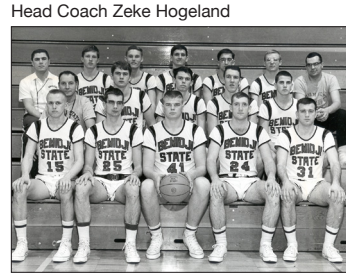

1965-66 15-7/6-4 NIC (2nd)

Head Coach Zeke Hogeland		
DATE	OPPONENT	SCORE
11/22/65	Minnesota-Morris	W, 76-75
12/1/65	@ Minnesota Duluth	L, 84-79
12/3/65	State John's	W, 84-70
12/7/65	@ Mayville	W, 93-62
12/11/65	Northland	W, 105-96
12/29/65	Concordia^	W, 84-73
12/30/65	*Moorhead State^	W, 82-65
1/7/66	*Moorhead State	W, 56-45
1/10/66	@ Concordia	W, 78-71
1/15/66	@ *St. Cloud State	L, 82-75
1/18/66	North Dakota	L, 91-76
1/22/66	@ *Michigan Tech	W, 85-71
1/28/66	*Mankato State	W, 91-86

1/29/66	*Winona State	L, 79-77
2/4/66	*St. Cloud State	L, 89-61
2/7/66	@ Valley City	W, 72-68
2/8/66	Macalester	W, 84-76
2/11/66	@ Minnesota-Morris	L, 85-71
2/15/66	@ *Moorhead State	L, 67-63
2/19/66	*Michigan Tech	W, 85-60
2/25/66	@ *Winona State	W, 77-73
2/26/66	@ *Mankato State	W, 83-67

*NIC games
^Played in Red River Classic @ Moorhead

1966-67 19-5/12-0 NIC (1st)

Head Coach Zeke Hogeland		
DATE	OPPONENT	SCORE
11/22/66	Mayville State	W, 98-87
12/1/66	Minnesota Duluth	W, 85-63
12/3/66	Valley City State	W, 80-64
12/9/66	@ South Dakota	L, 83-73
12/10/66	@ SCI	L, 84-67
12/17/66	@ Augustana (SD)	W, 95-86
12/28/66	Jamestown^	W, 97-77
12/29/66	Northern State^	L, 88-76
1/3/67	@ Northland	L, 102-98
1/7/67	@ *St. Cloud State	W, 61-59
1/10/67	Ellendale	W, 95-51
1/14/67	@ *Michigan Tech	W, 90-77
1/20/67	*Winona State	W, 89-70
1/21/67	*Mankato State	W, 85-72
1/28/67	*St. Cloud State	W, 56-52
2/4/67	*Minnesota-Morris	W, 60-57
2/7/67	@ *Moorhead State	W, 72-65
2/9/67	Bethel	W, 83-72
2/11/67	*Michigan Tech	W, 79-72
2/14/67	@ *Minnesota-Morris	W, 70-64
2/17/67	@ *Mankato State	W, 72-69
2/18/67	@ *Winona State	W, 78-71
2/25/67	*Moorhead State	W, 79-68
3/7/67	St. Thomas	L, 73-64

*NIC games
^Northern State Invitational played in Aberdeen, S.D.

1967-68 11-11/5-7 Nic (5th)

Head Coach Dave Hutchins		
DATE	OPPONENT	SCORE
11/27/67	Mayville State	L, 74-58
11/30/67	Northland	W, 91-53
12/5/67	Ellendale	W, 73-70
12/7/67	Valley City State	L, 74-71
12/16/67	*Minnesota-Morris	L, 91-64
12/28/67	Minot State^	W, 86-82
12/29/67	Mayville State^	L, 85-84
1/5/68	*Michigan Tech	W, 82-76
1/12/68	@ *Winona State	L, 69-61
1/13/68	@ *Mankato State	W, 78-76
1/19/68	*Winona State	L, 88-74
1/20/68	*Mankato State	L, 66-62
1/27/68	@ *Michigan Tech	W, 87-86
2/3/68	*Moorhead State	W, 61-49
2/5/68	@ Valley City	L, 81-68 (OT)
2/7/68	Northland	W, 85-64
2/10/68	Augustana	W, 108-94
2/12/68	@ Bethel	W, 83-73
2/17/68	*St. Cloud State	L, 99-58
2/20/68	@ *Moorhead State	W, 90-86
2/24/68	*Minnesota-Morris	L, 71-66
2/27/68	@ *St. Cloud State	L, 78-58

*NIC games
^Mayville Invitational played in Mayville, N.D.

1968-69 7-15/4-7 NIC (T-5th)

Head Coach Dave Hutchins		
DATE	OPPONENT	SCORE
11/21/68	Valley City	W, 74-60
11/30/68	@ Superior	L, 66-65
12/3/68	Mayville	L, 82-67
12/5/68	Ellendale	W, 94-74
12/6/68	Gustavus Adolphus^	L, 70-64
12/7/68	Southwest State^	L, 74-60
12/14/68	@ North Dakota State	L, 88-80
12/26/68	Eastern Michigan#	L, 93-62
12/27/68	State John's#	L, 85-82
12/28/68	Lincoln (PA)#	L, 79-65
1/3/69	*Mankato State	W, 72-68
1/4/69	*Winona State	L, 67-65
1/11/69	*Minnesota-Morris	L, 73-61
1/17/69	@ *Winona State	L, 64-38
1/18/69	@ *Mankato State	W, 62-56
1/25/69	*Michigan Tech	W, 91-72
1/31/69	*St. Cloud State	L, 47-44
2/1/69	@ *Minnesota-Morris	W, 73-72
2/8/69	@ *Moorhead State	L, 79-67
2/15/69	*Moorhead State	L, 76-56
2/21/69	@ *Michigan Tech	L, 92-88
2/22/69	@ Northland	W, 98-72

*NIC games
^Southwest Invitational played in Marshall, Minn.
#Granite City Invitational played in St. Cloud State, Minn.

1969-70 17-8/9-3 NIC (T-2nd)