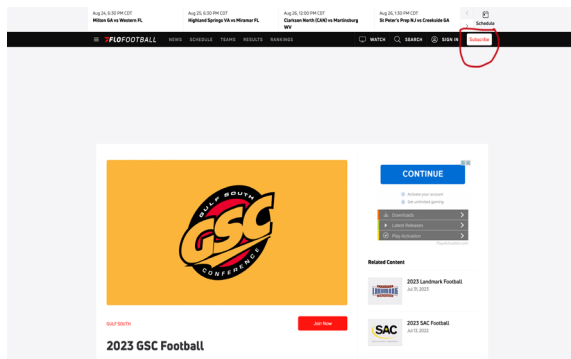

## HOW TO SIGN UP

1) Go to [flosports.tv/gulfsouth](https://flosports.tv/gulfsouth) or click the watch link on your school's schedule page.

2) Click "Join Now".

3) Look for the "Subscribe" button at the top right corner of the page.