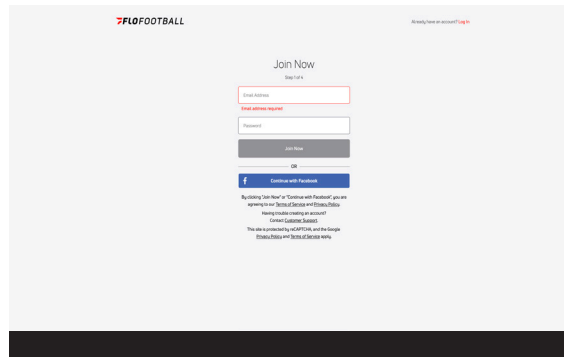

HOW TO SIGN UP - CONTINUED

5) Enter your email address and create a password.