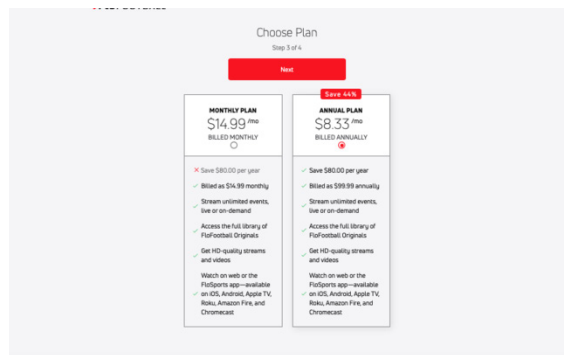

## HOW TO SIGN UP - CONTINUED

5) Enter your email address and create a password.

6) On the next screen, you will be asked to confirm your email.

7) Select your subscription plan (monthly or yearly). You can cancel at anytime.

## HOW TO SIGN UP - CONTINUED

8) Finally, enter your payment information.

You will be taken to the homepage automatically and you can begin watching live events, replays, and exclusive content. Subscriptions can be canceled at anytime.