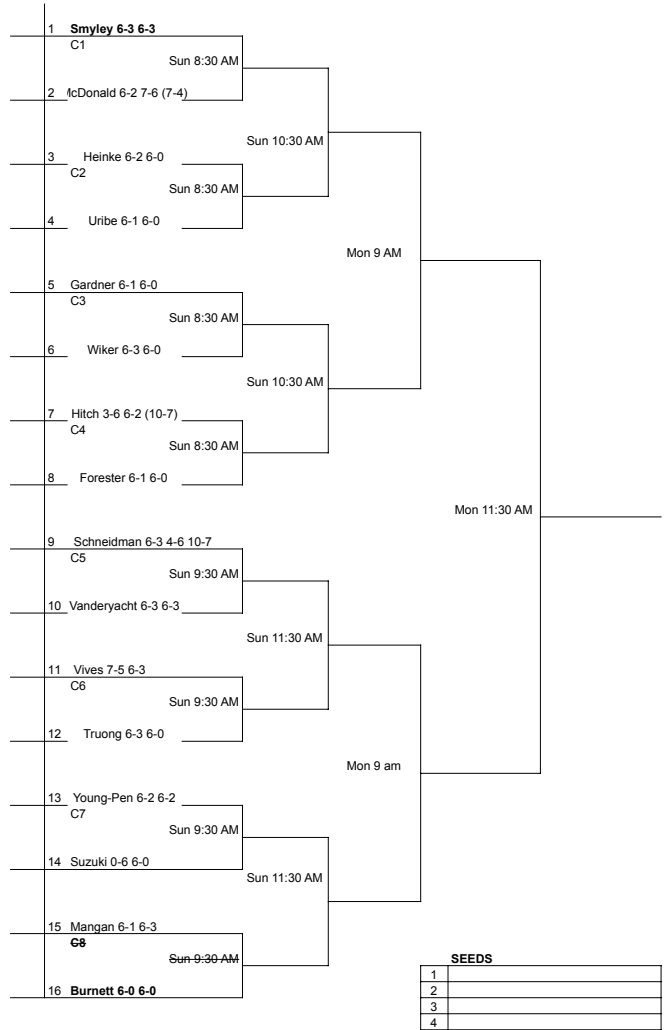

2021 ITA Regional Championships
80+ Sites
 Hosted by George Fox University, Sept 24-27th

Seeds

1
2
3
4
5
6
7
8

2021 ITA Regional Championships

Hosted by George Fox University

2021 ITA Regional Championships

1ST RND WINNERS BACK DRAW
Hosted by George Fox University

2021 ITA Regional Championships
80+ Sites
Hosted by George Fox University, Sept 24-27th

Seeds

1	Tessa Kern/Lexie Matsunaga	Linfield
2	Cassidy Binder/Sydney Binder	Pacific
3	Angele Le/Arianna Castellanos	WM
4	Taryn Fujimori/Maggie Fiocchi	Linfield
5	Rachael Rice/Caren Uribe	Lewis & Clark
6	Allena Wong/Sarah Forester	Linfield
7	Andie Machida/Avery Honaker	UPS
8	Iliana Jha/Camilla Tarpey-Schwed	WM

2021 ITA Regional Championships

80+ Sites

Hosted by George Fox University, Sept 24-27th

CHAMPION

2021 ITA Regional Championships

80+ Sites

Hosted by George Fox University, Sept 24-27th

8 GAME PRO-SETS (REGULAR SCORING)
TIE BREAK AT 7 ALL