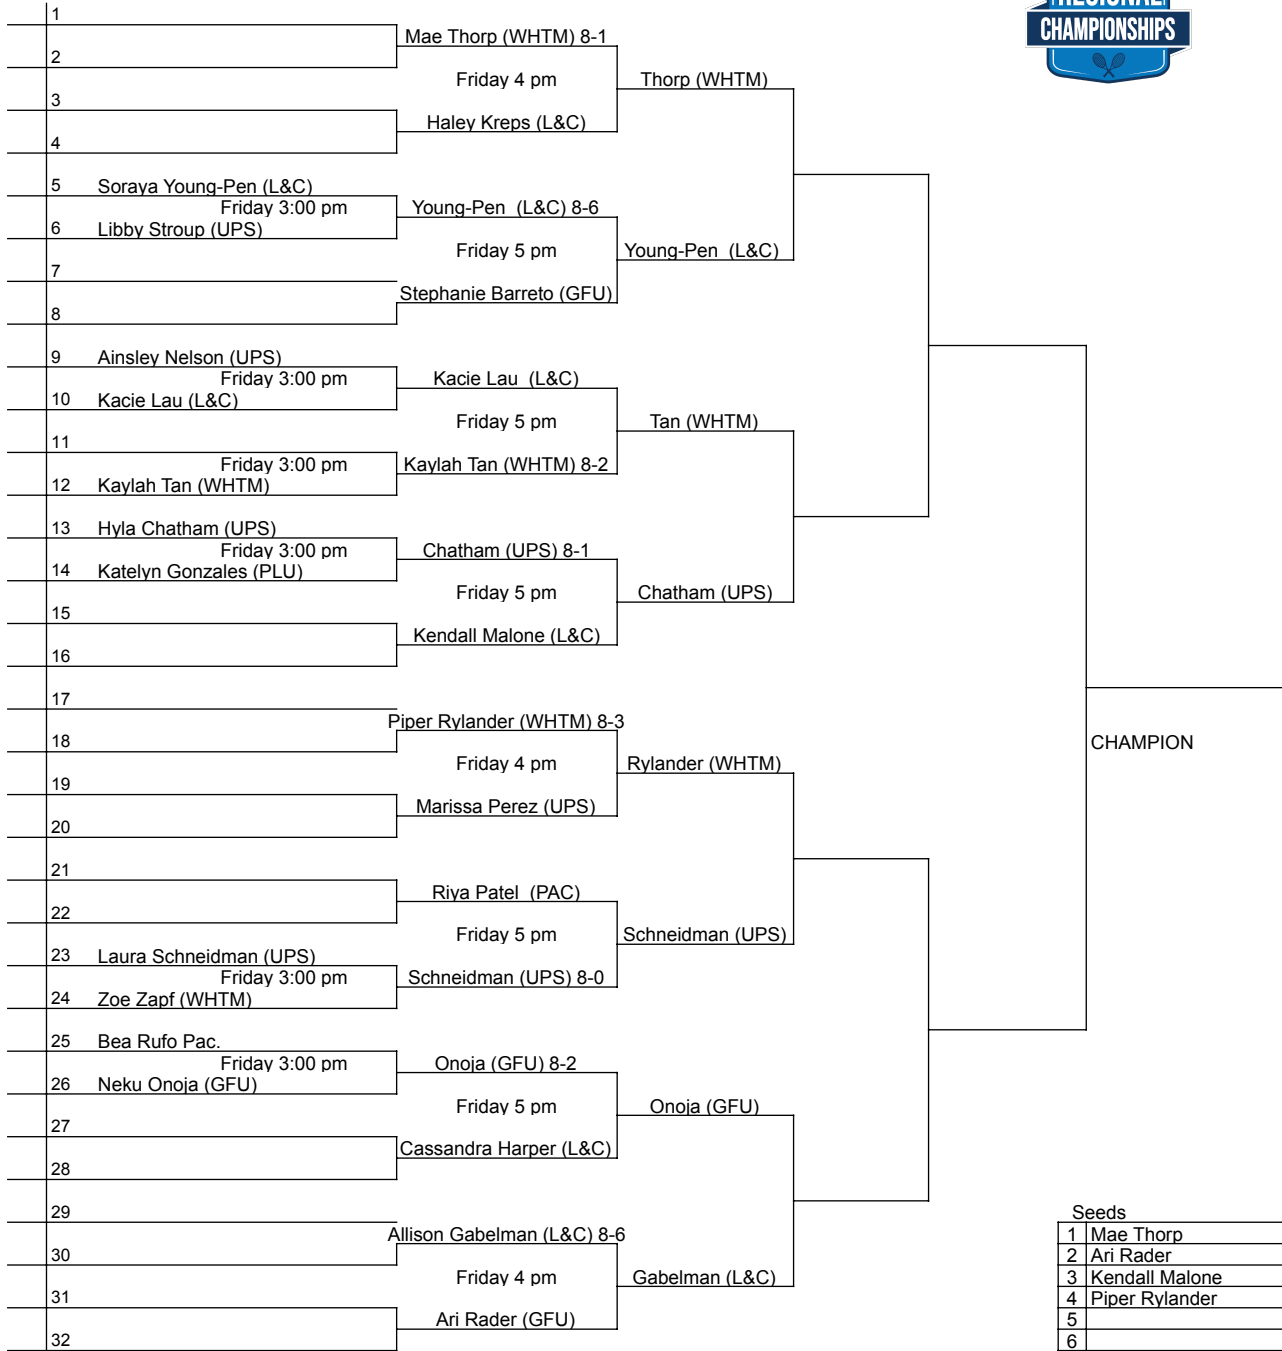

1ST RND WINNERS BACK DRAW
Hosted by George Fox University

2021 ITA Regional Championships
80+ Sites
Hosted by George Fox University, Sept 24-27th

Seeds

1	Tessa Kern/Lexie Matsunaga	Linfield
2	Cassidy Binder/Sydney Binder	Pacific
3	Angele Le/Arianna Castellanos	WM
4	Taryn Fujimori/Maggie Fiocchi	Linfield
5	Rachael Rice/Caren Uribe	Lewis & Clark
6	Allena Wong/Sarah Forester	Linfield
7	Andie Machida/Avery Honaker	UPS
8	Iliana Jha/Camilla Tarpey-Schwed	WM

2021 ITA Regional Championships

80+ Sites

Hosted by George Fox University, Sept 24-27th

CHAMPION

2021 ITA Regional Championships

80+ Sites

Hosted by George Fox University, Sept 24-27th

8 GAME PRO-SETS (REGULAR SCORING)
TIE BREAK AT 7 ALL

2021 ITA Regional Championships

Hosted by George Fox University September 24-27th

SEEDS

1	Malone/Smith-Euban (L&C)
2	Carter/Rylander Whitman
3	
4	

2019 ITA Regional Championships

Hosted by George Fox University