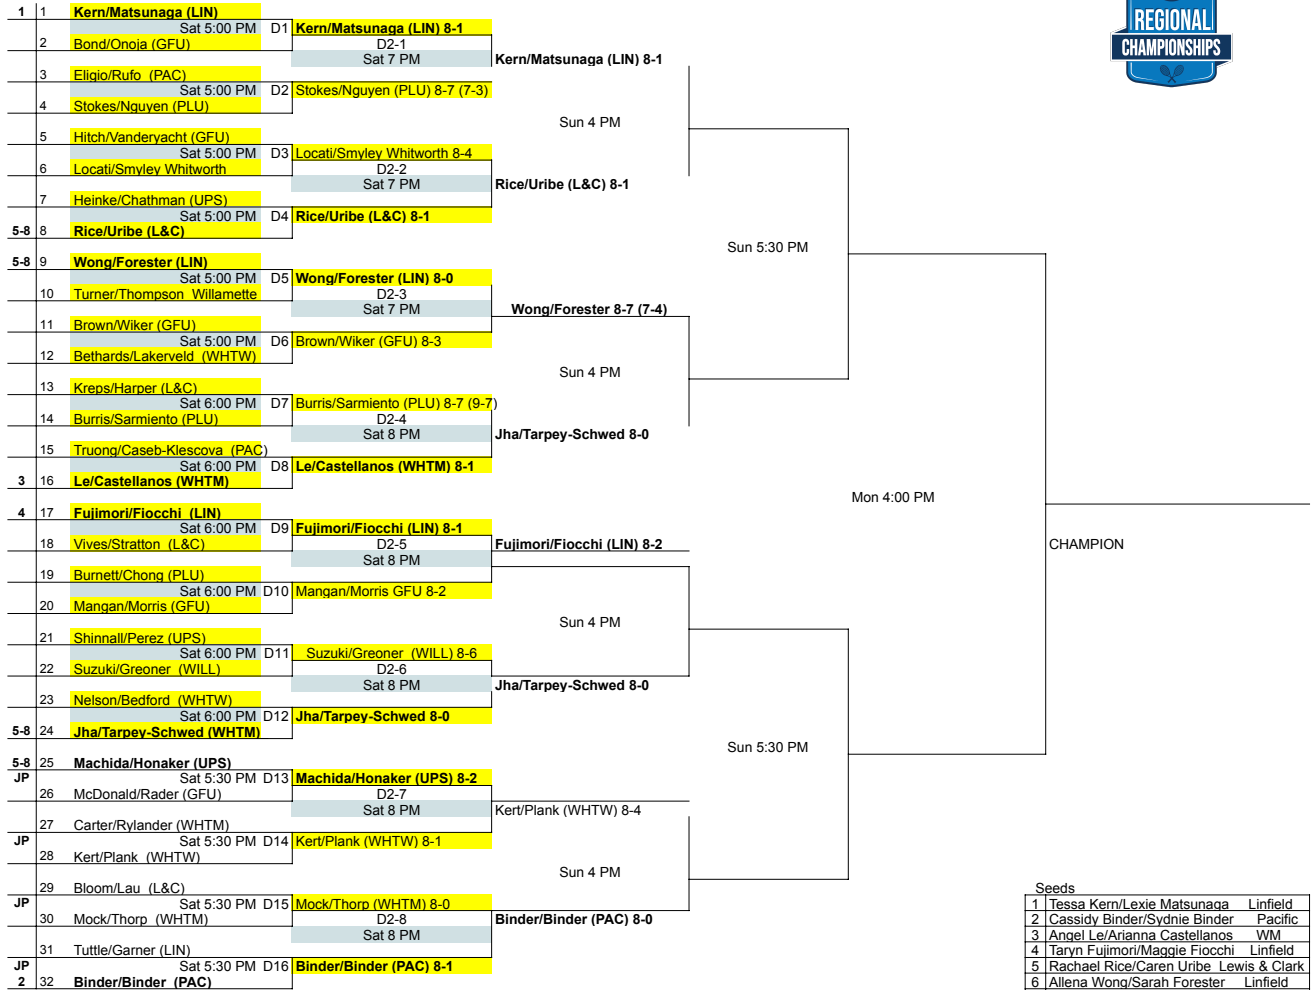

2021 ITA Regional Championships
80+ Sites
 Hosted by George Fox University, Sept 24-27th

Seeds

1
2
3
4
5
6
7
8

2021 ITA Regional Championships

Hosted by George Fox University

2021 ITA Regional Championships

1ST RND WINNERS BACK DRAW
Hosted by George Fox University

2021 ITA Regional Championships
80+ Sites
Hosted by George Fox University, Sept 24-27th

Seeds

1	Tessa Kern/Lexie Matsunaga	Linfield
2	Cassidy Binder/Sydney Binder	Pacific
3	Angele Le/Arianna Castellanos	WM
4	Taryn Fujimori/Maggie Fiocchi	Linfield
5	Rachael Rice/Caren Uribe	Lewis & Clark
6	Allena Wong/Sarah Forester	Linfield
7	Andie Machida/Avery Honaker	UPS
8	Iliana Jha/Camilla Tarpey-Schwed	WM

2021 ITA Regional Championships

80+ Sites

Hosted by George Fox University, Sept 24-27th

CHAMPION

2021 ITA Regional Championships

80+ Sites

Hosted by George Fox University, Sept 24-27th

8 GAME PRO-SETS (REGULAR SCORING)
TIE BREAK AT 7 ALL