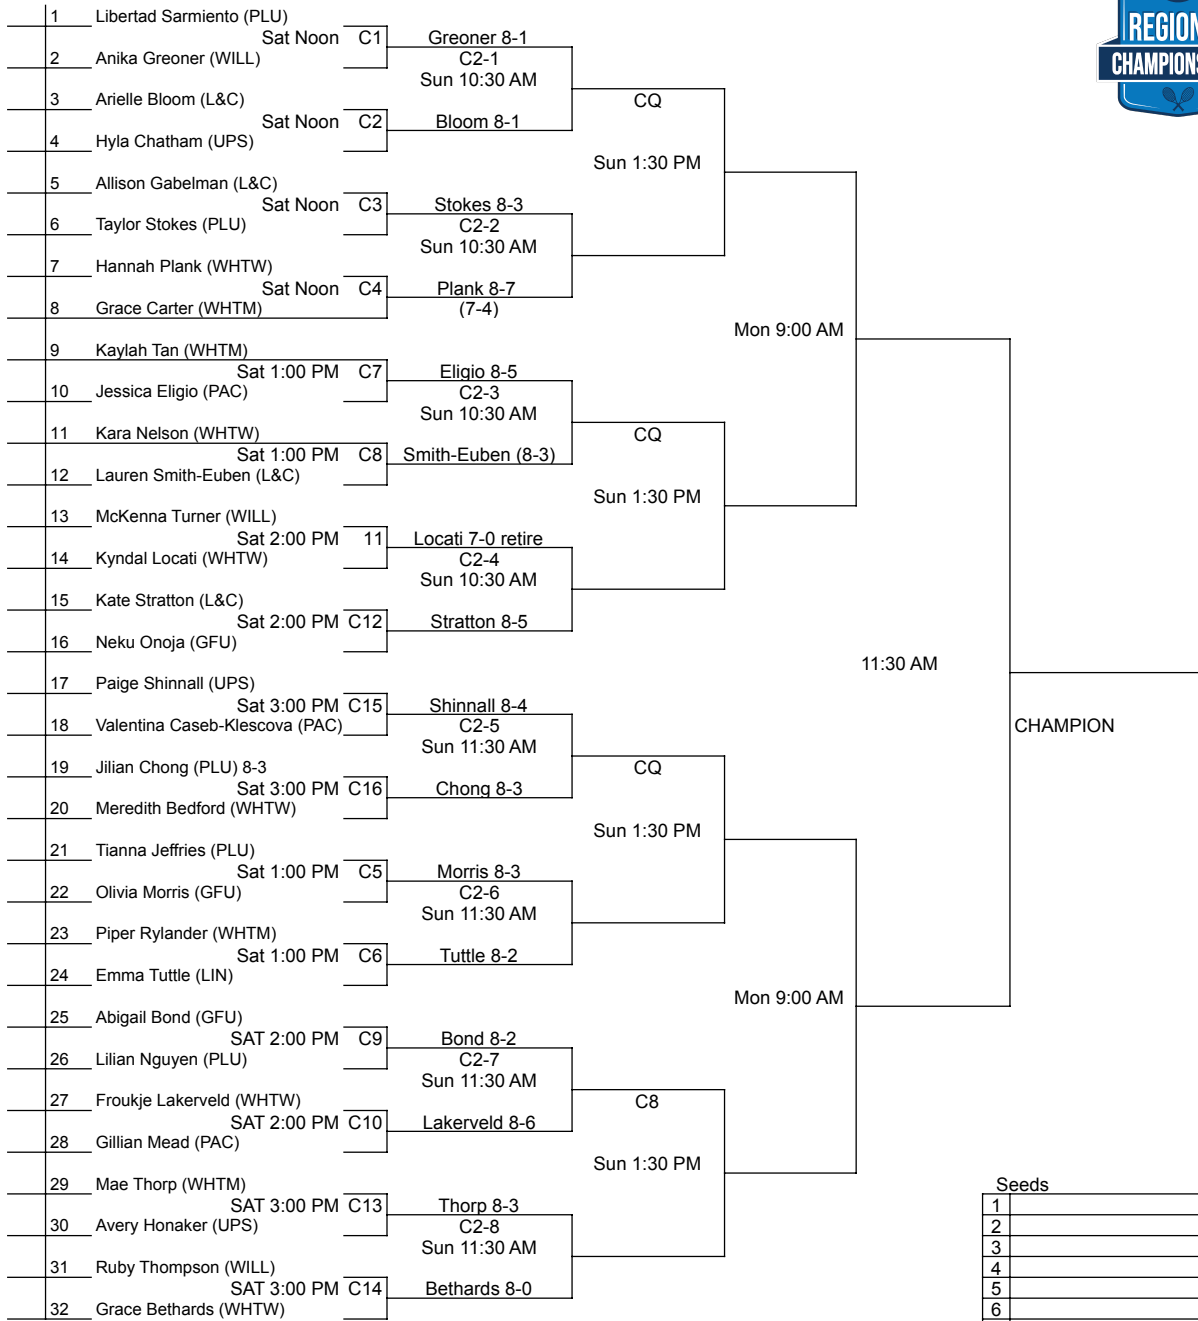

2021 ITA Regional Championships
80+ Sites
Hosted by George Fox University, Sept 24-27th

Seeds

1
2
3
4
5
6
7
8