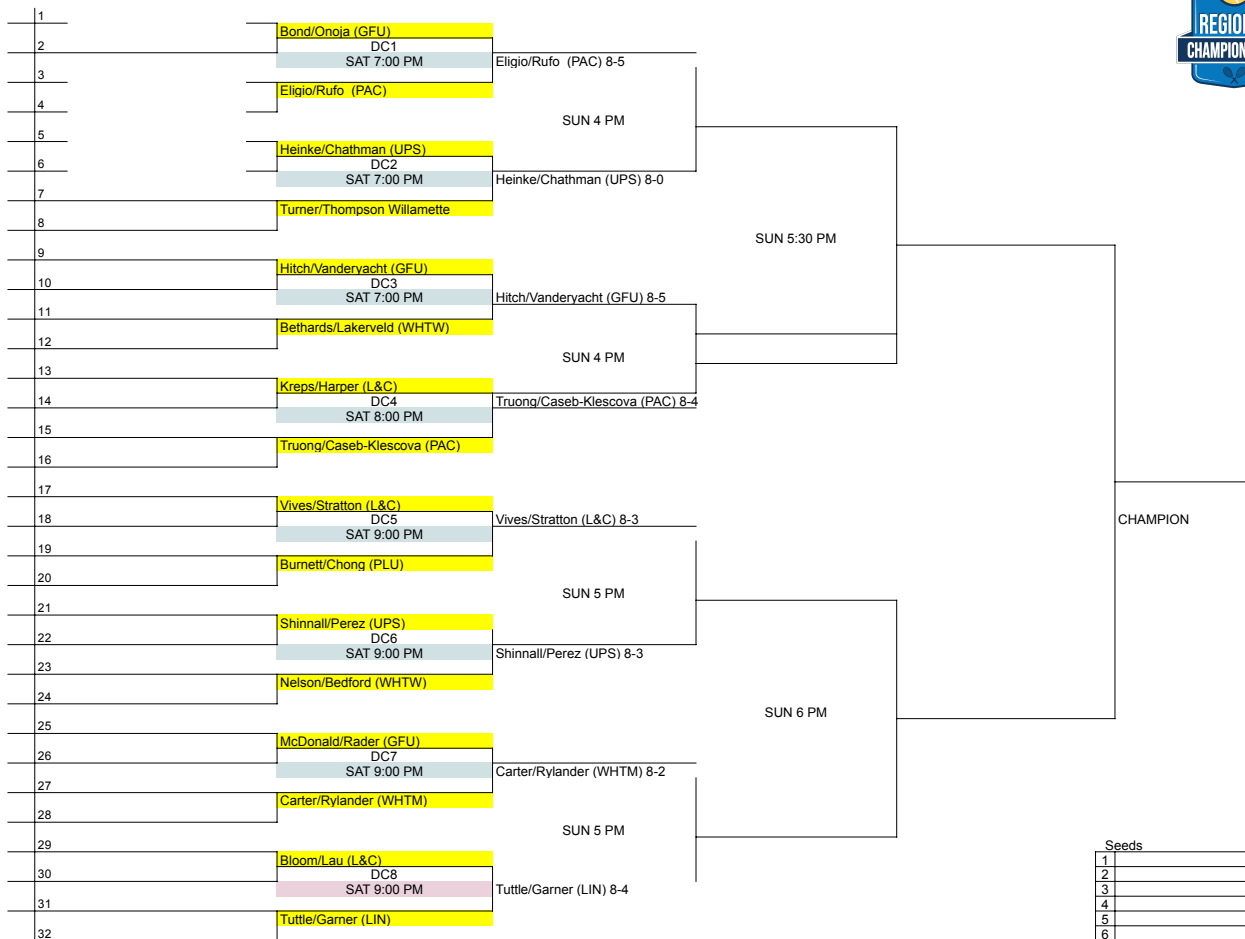

2021 ITA Regional Championships
80+ Sites
 Hosted by George Fox University, Sept 24-27th

Seeds

1
2
3
4
5
6
7
8

2021 ITA Regional Championships

Hosted by George Fox University

2021 ITA Regional Championships

1ST RND WINNERS BACK DRAW
Hosted by George Fox University

2021 ITA Regional Championships
80+ Sites
Hosted by George Fox University, Sept 24-27th

Seeds

1	Tessa Kern/Lexie Matsunaga	Linfield
2	Cassidy Binder/Sydney Binder	Pacific
3	Angele Le/Arianna Castellanos	WM
4	Taryn Fujimori/Maggie Fiocchi	Linfield
5	Rachael Rice/Caren Uribe	Lewis & Clark
6	Allena Wong/Sarah Forester	Linfield
7	Andie Machida/Avery Honaker	UPS
8	Iliana Jha/Camilla Tarpey-Schwed	WM

2021 ITA Regional Championships

80+ Sites

Hosted by George Fox University, Sept 24-27th

CHAMPION

2021 ITA Regional Championships

80+ Sites

Hosted by George Fox University, Sept 24-27th

8 GAME PRO-SETS (REGULAR SCORING)
TIE BREAK AT 7 ALL

2021 ITA Regional Championships

Hosted by George Fox University September 24-27th

SEEDS

1	Malone/Smith-Euban (L&C)
2	Carter/Rylander Whitman
3	
4	

2019 ITA Regional Championships

Hosted by George Fox University