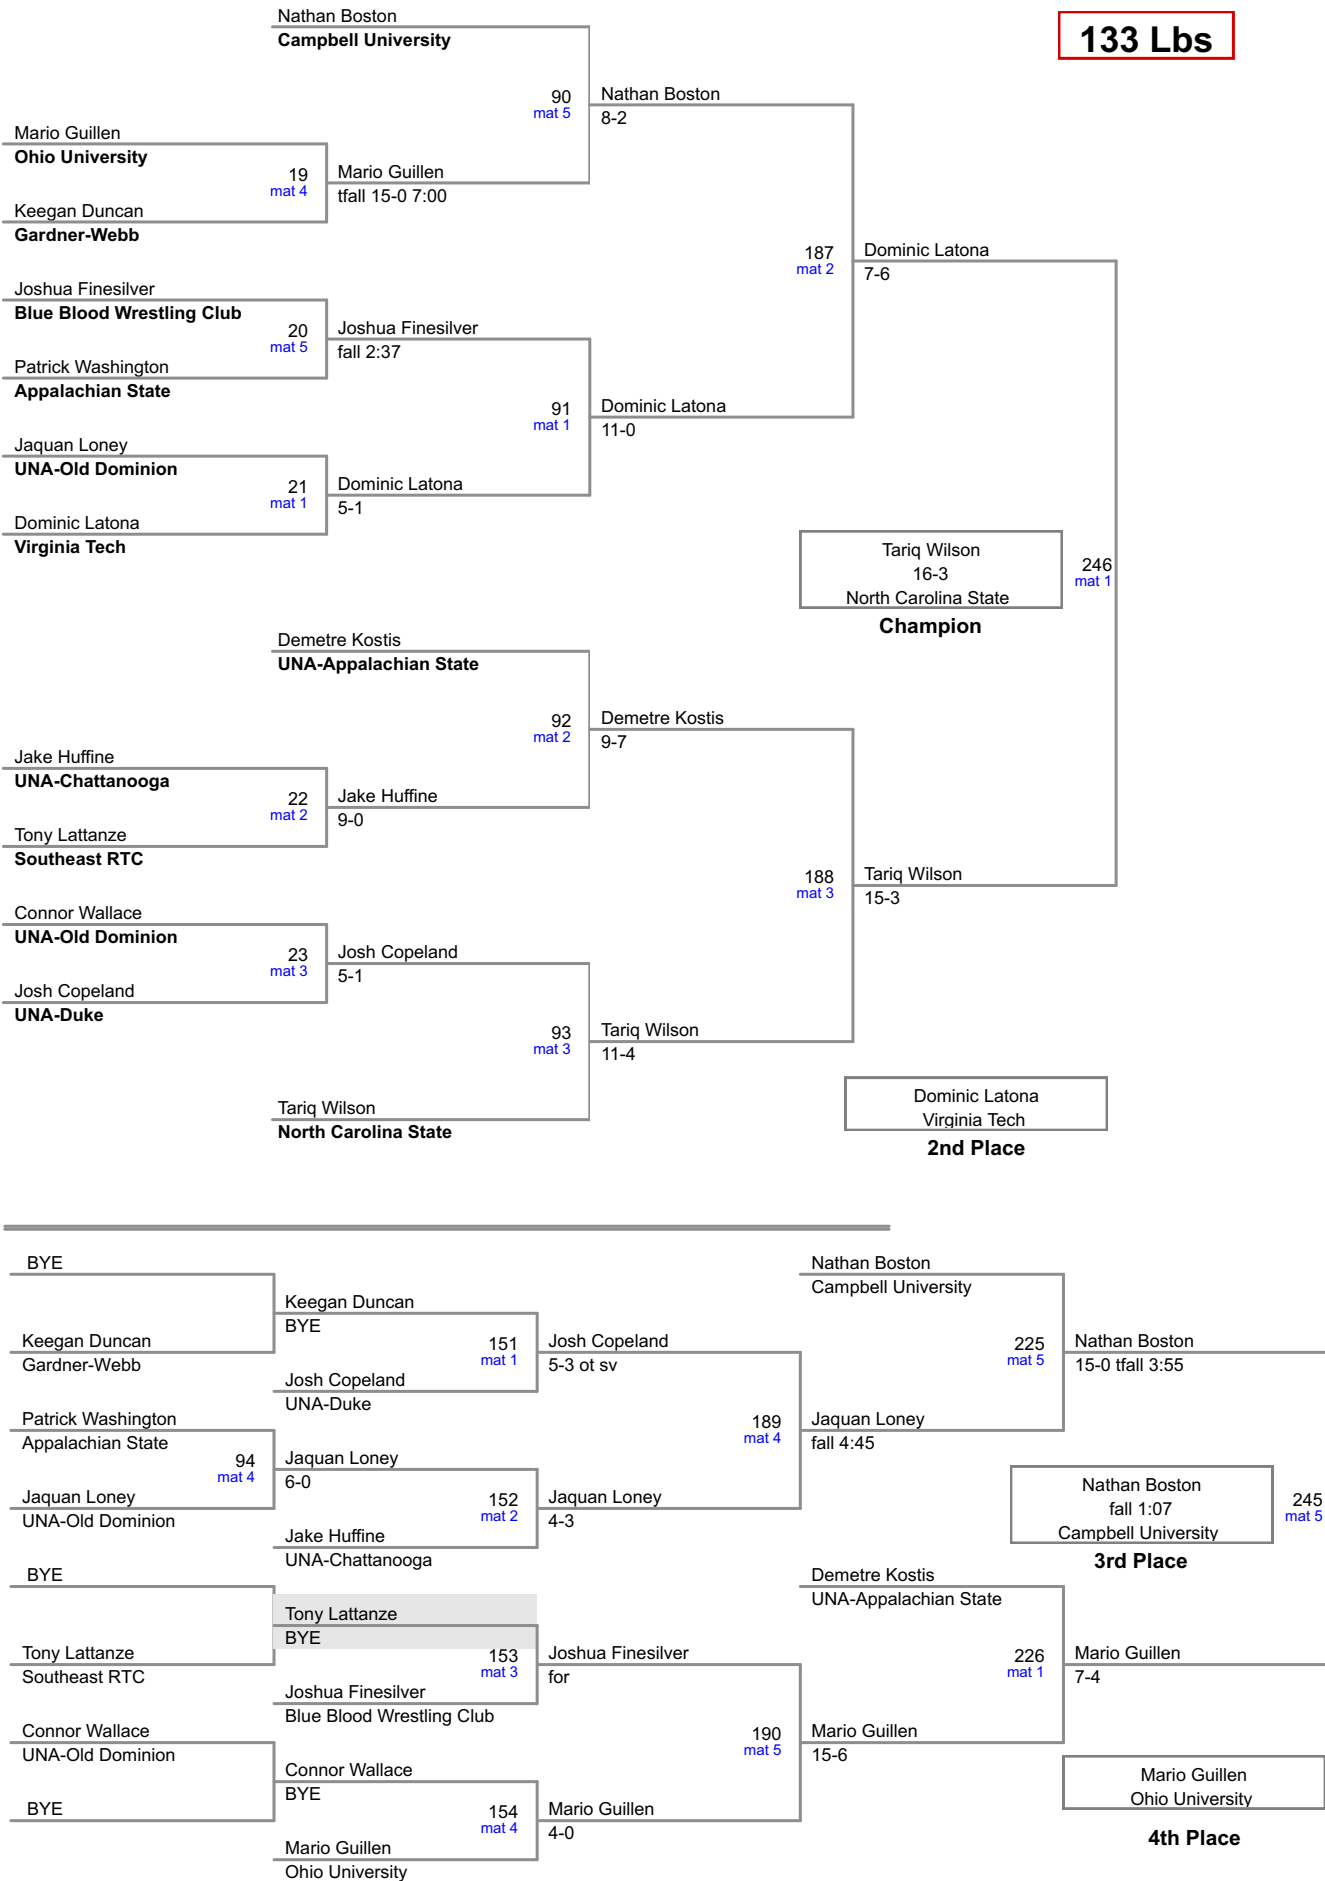

Appalachian State Open 2017
Open

133 Lbs