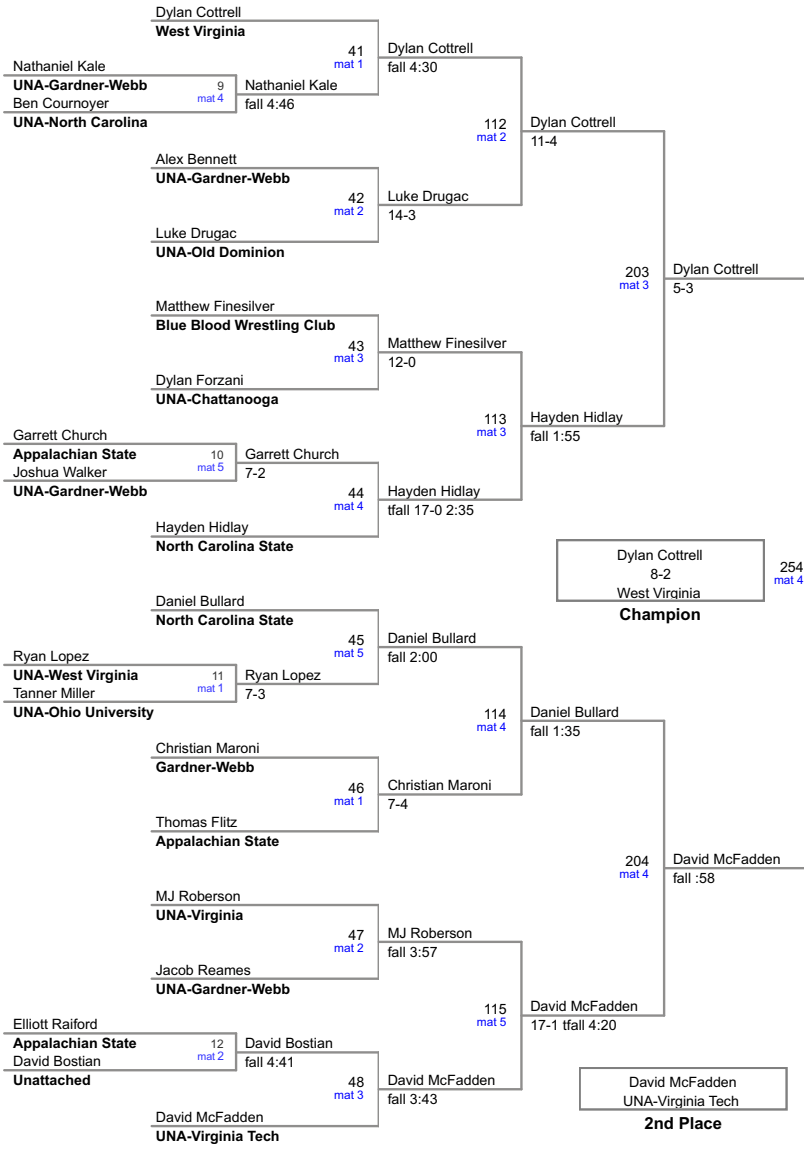

Appalachian State Open 2017
Open

165 Lbs