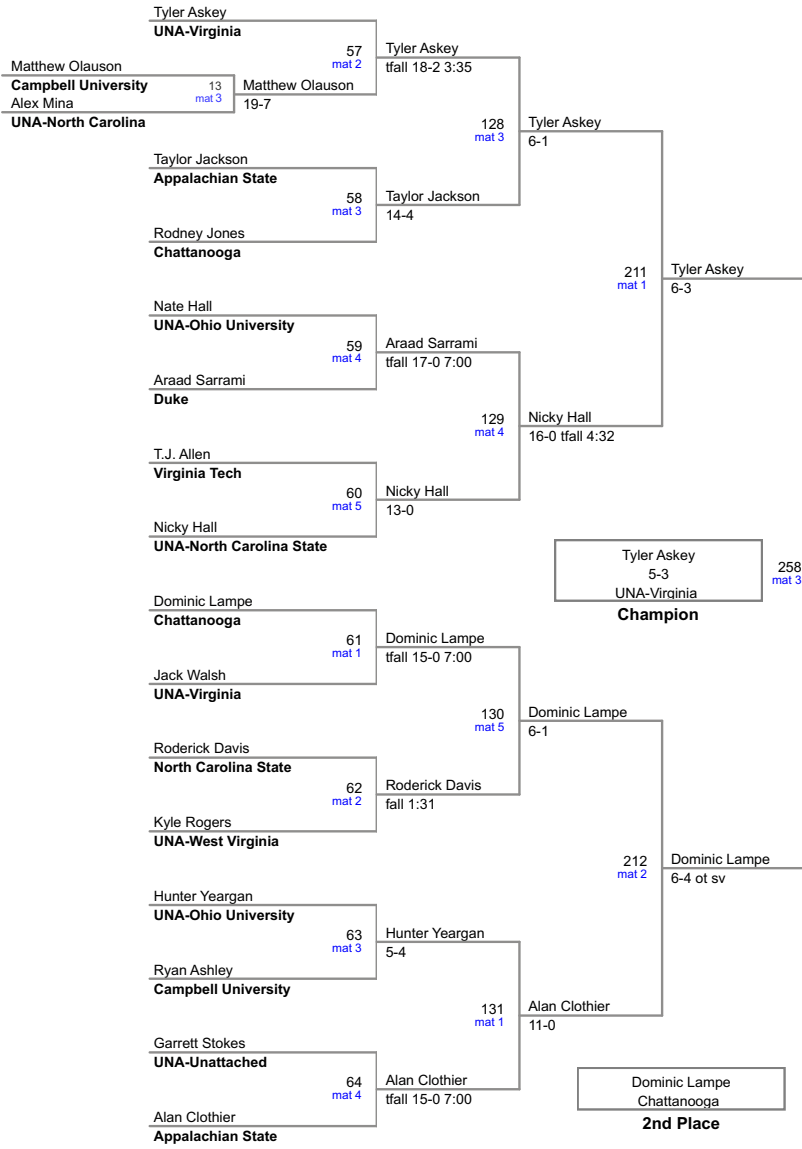

Appalachian State Open 2017
Open

197 Lbs

Appalachian State Open 2017
Open

285 Lbs