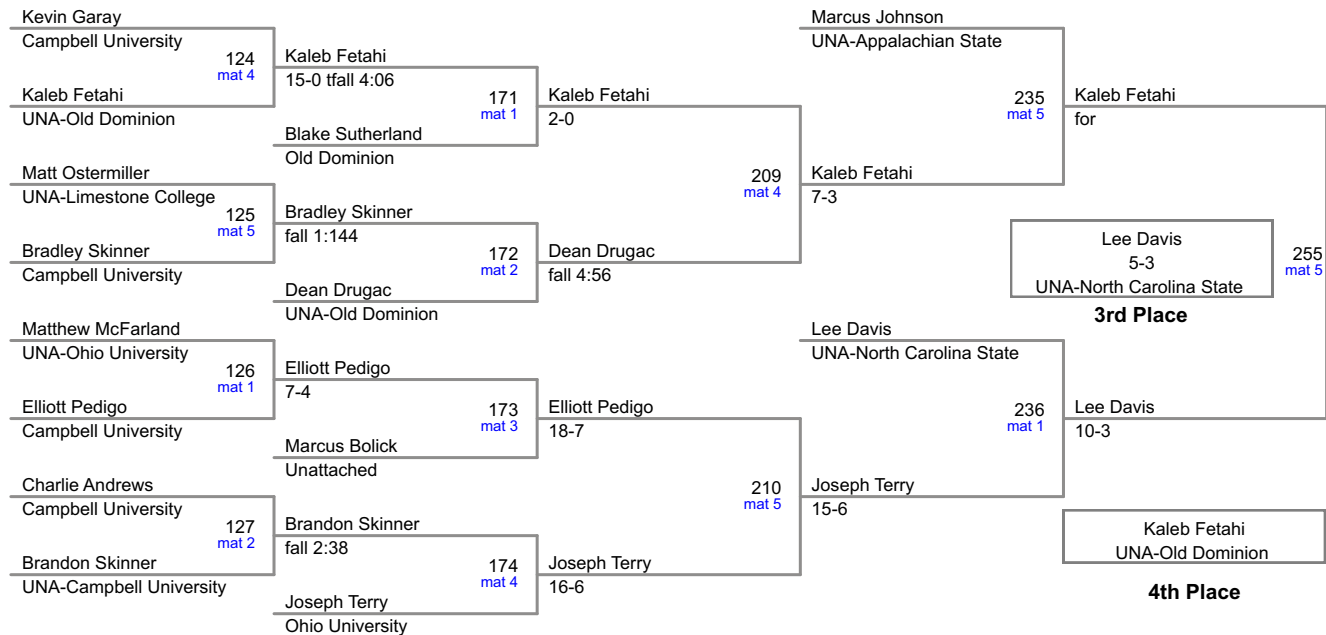

Appalachian State Open 2017
Open

174 Lbs