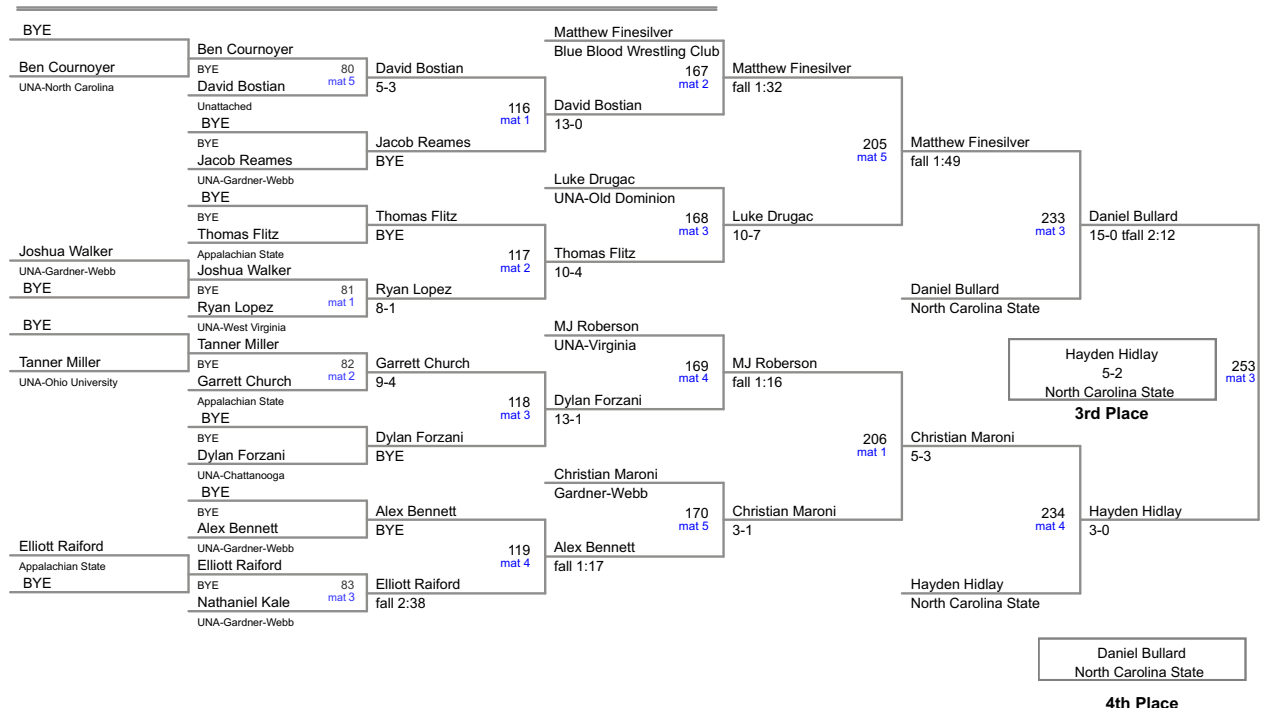

Appalachian State Open 2017
Open

165 Lbs