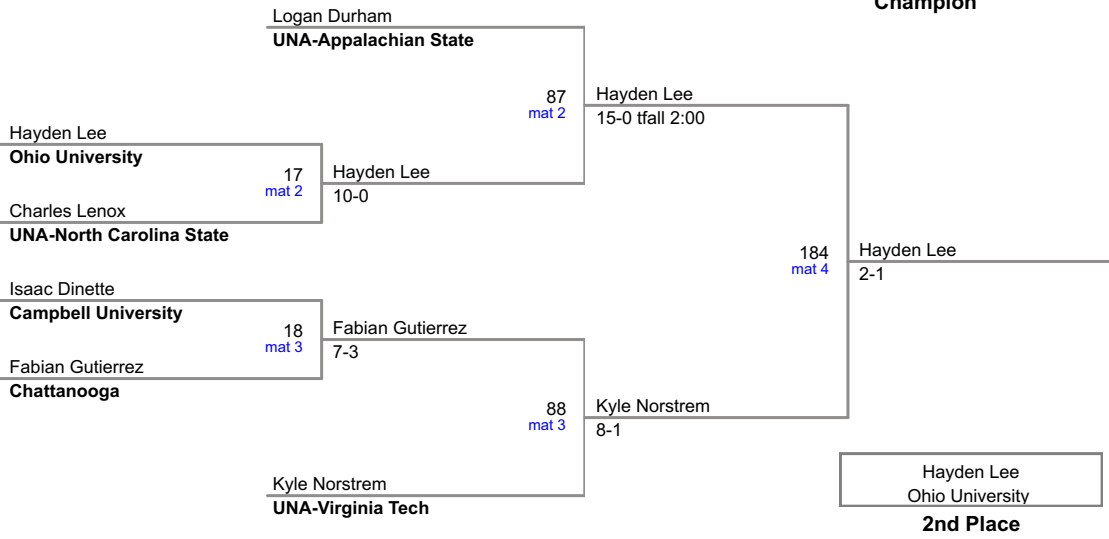

Appalachian State Open 2017
Open

125 Lbs