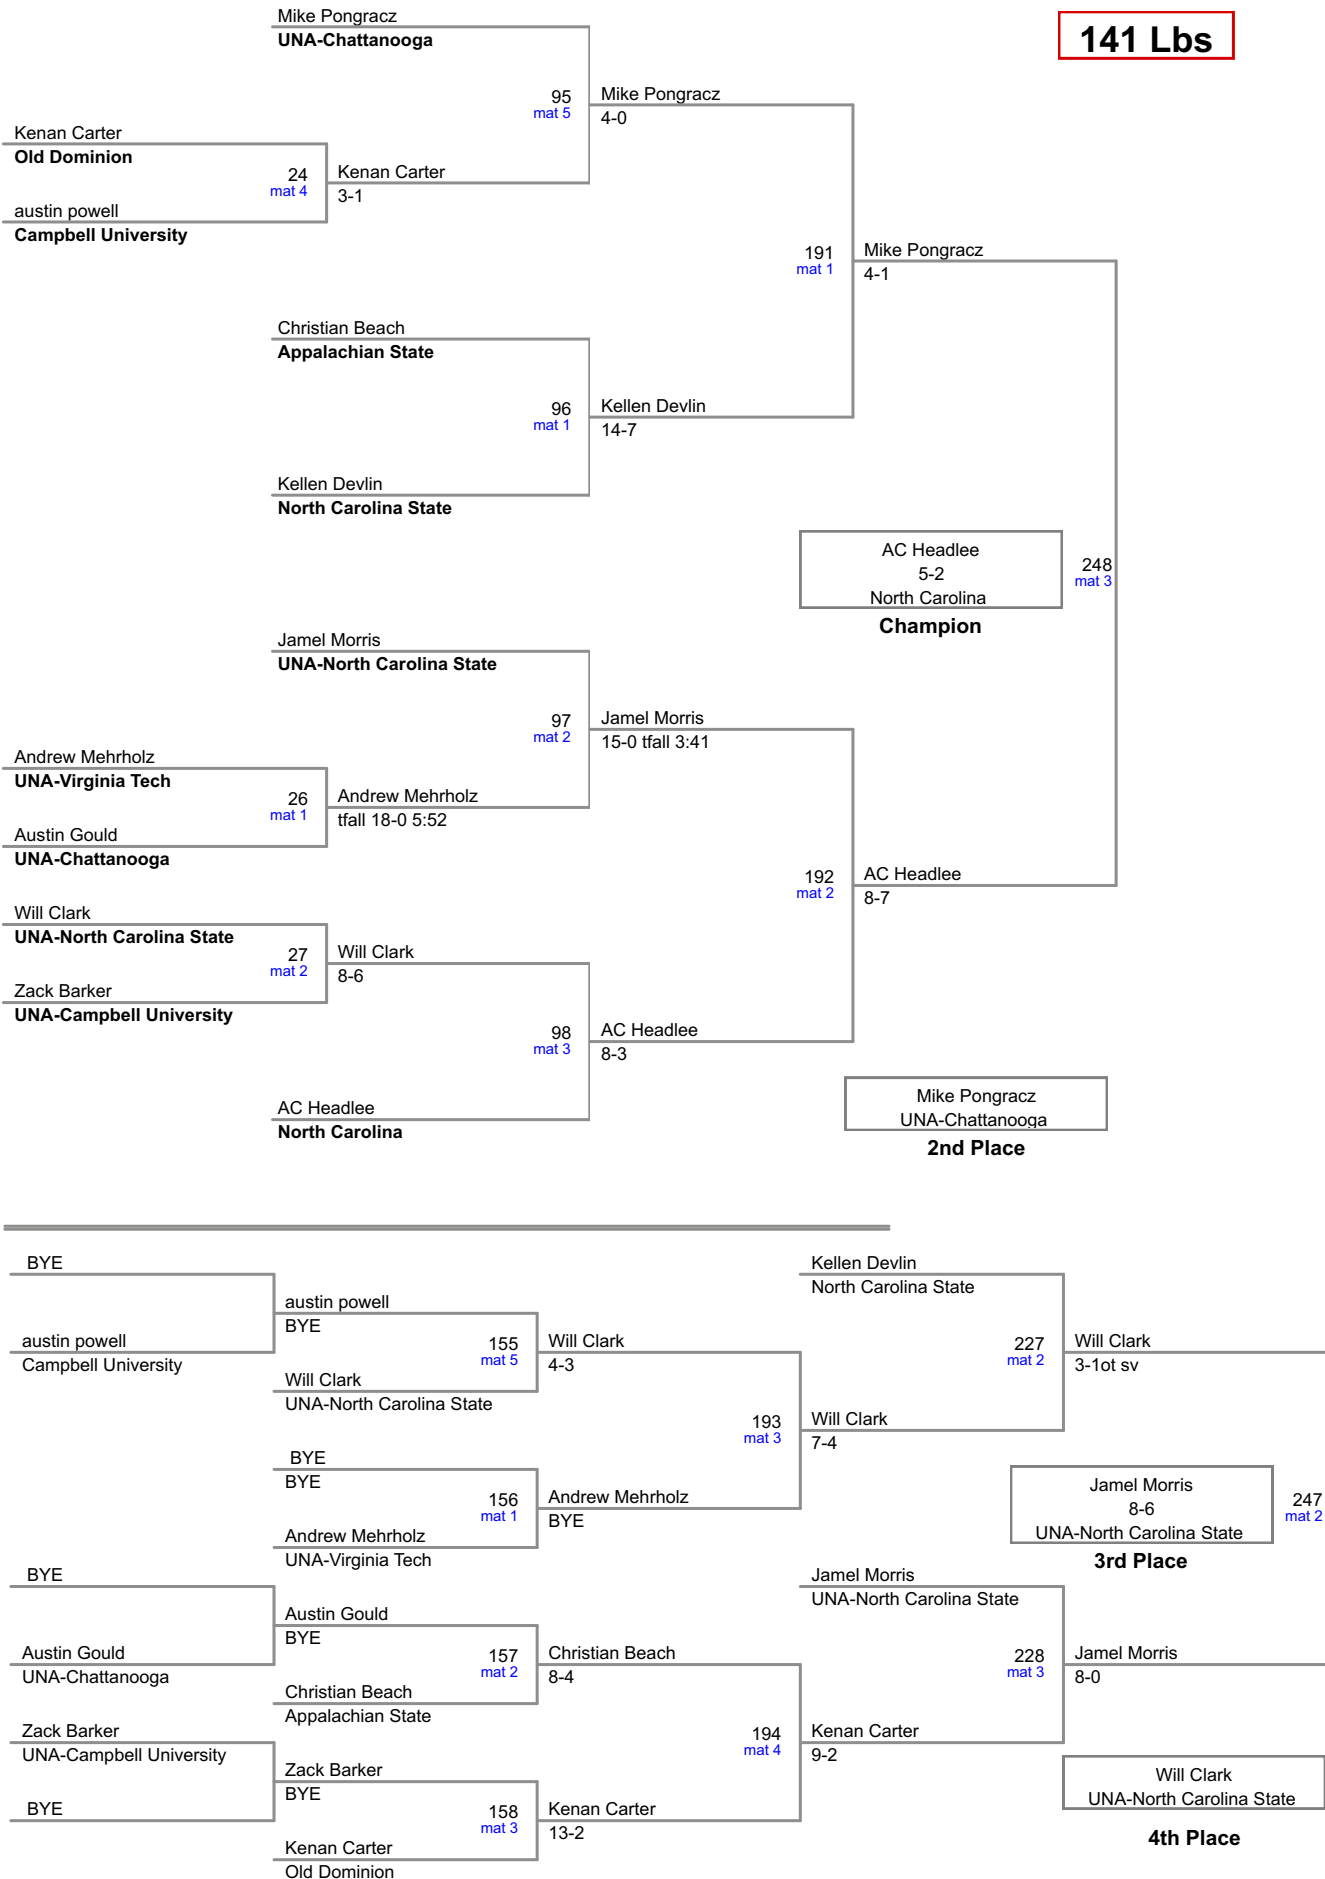

Appalachian State Open 2017
Open

125 Lbs

Appalachian State Open 2017
Open

133 Lbs

Appalachian State Open 2017
Open

141 Lbs

Appalachian State Open 2017
Open

149 Lbs

Appalachian State Open 2017
Open

197 Lbs

Appalachian State Open 2017
Open

285 Lbs