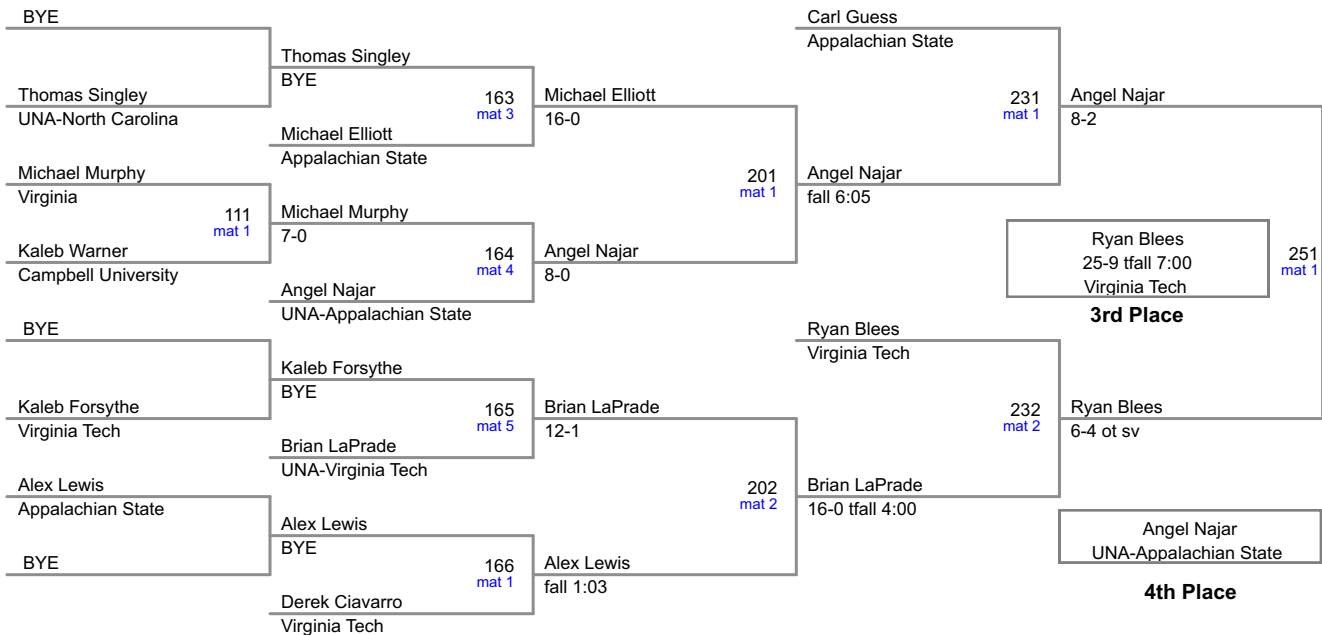

Appalachian State Open 2017
Open

157 Lbs