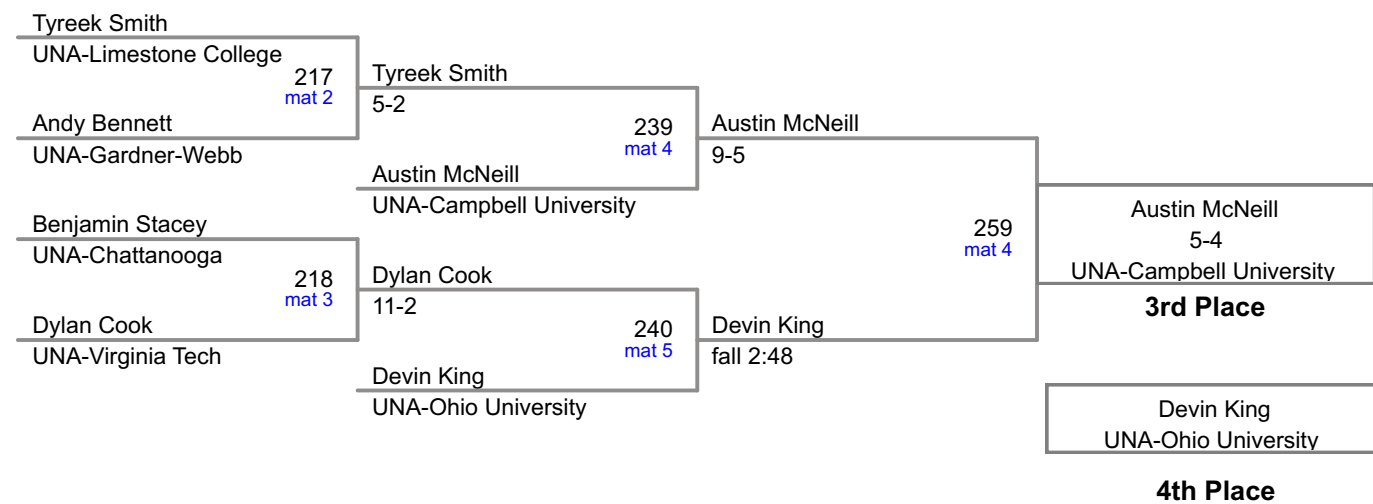

Appalachian State Open 2017
Open

197 Lbs

Appalachian State Open 2017
Open

285 Lbs