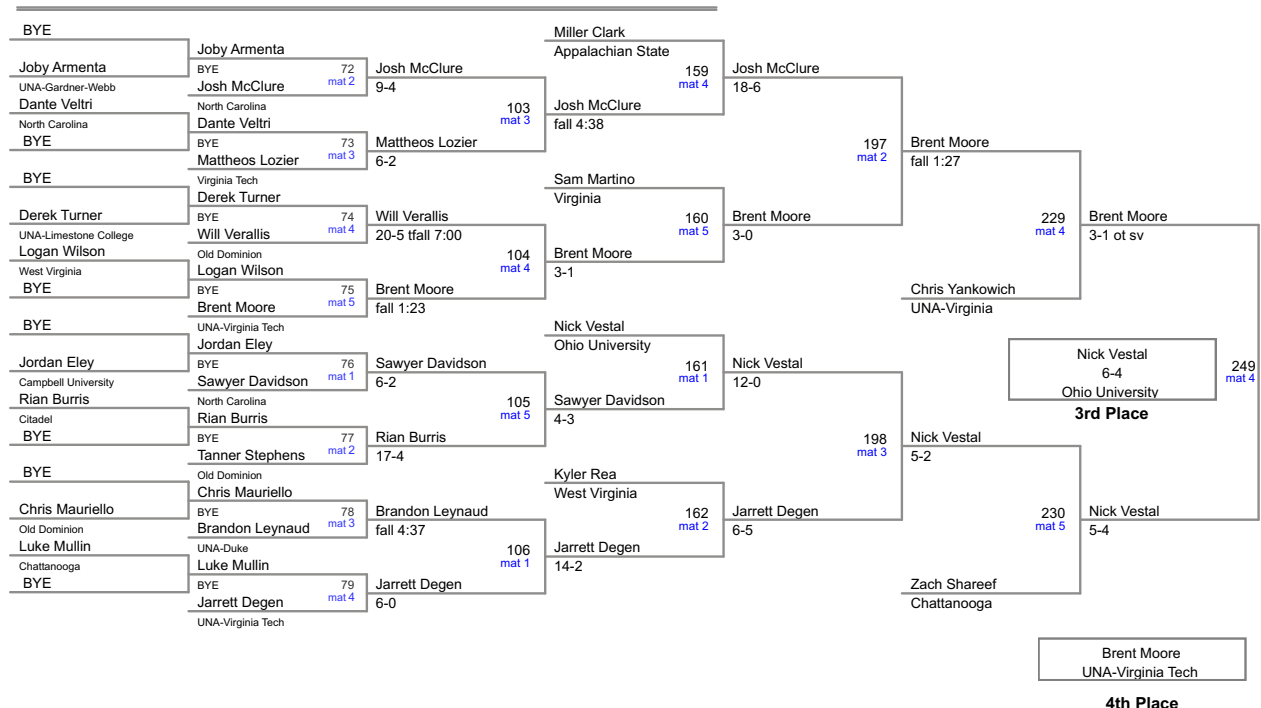

Appalachian State Open 2017
Open

149 Lbs