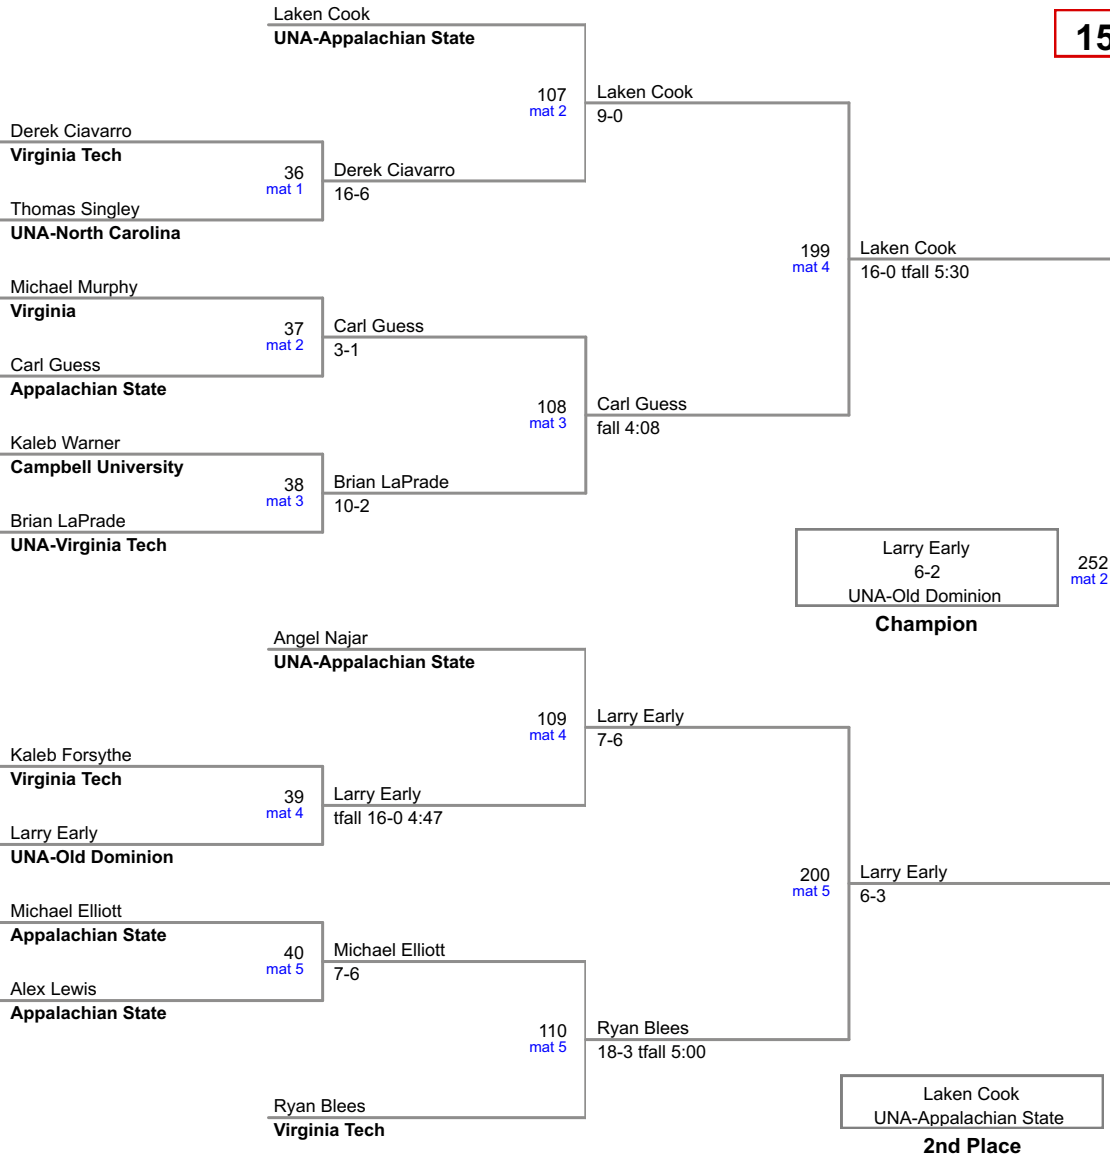

Appalachian State Open 2017
Open

157 Lbs