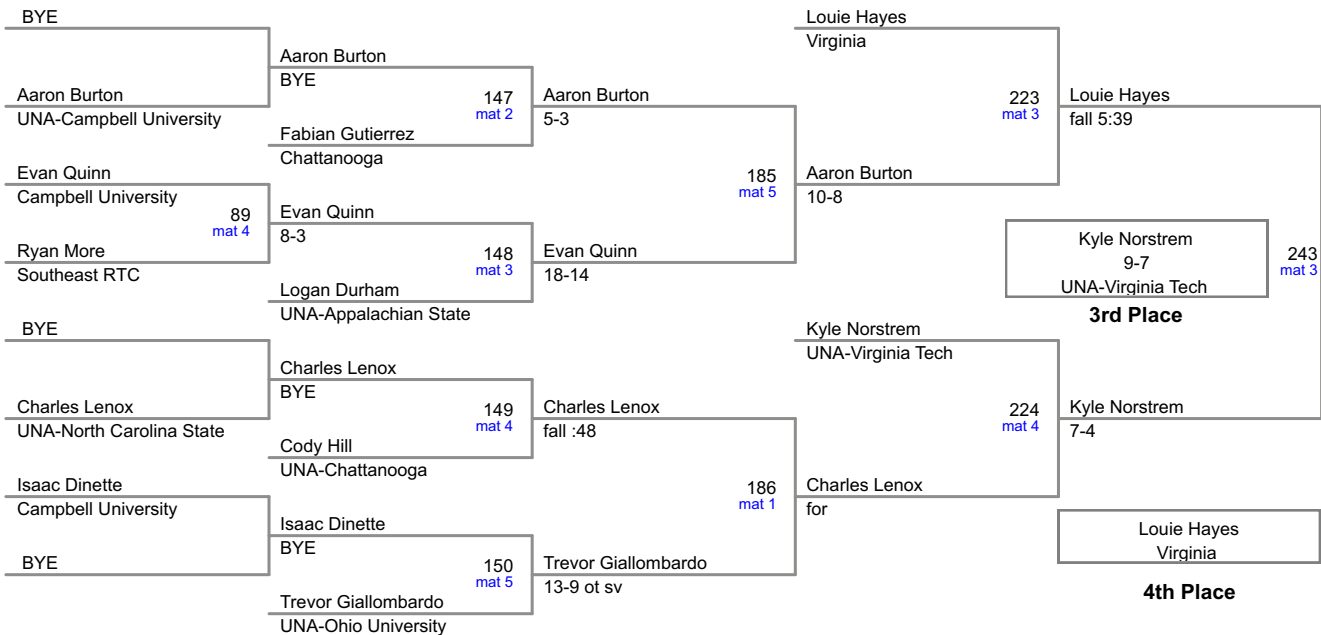

Appalachian State Open 2017
Open

125 Lbs