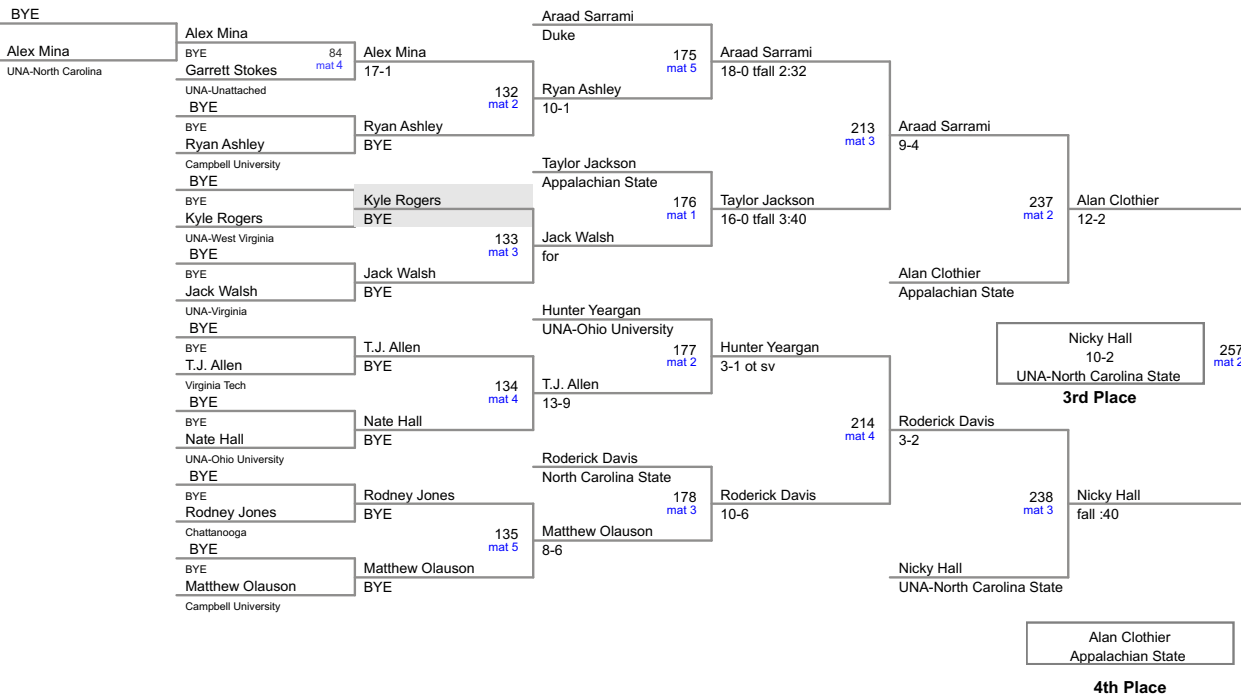

Appalachian State Open 2017
Open

197 Lbs

Appalachian State Open 2017
Open

285 Lbs