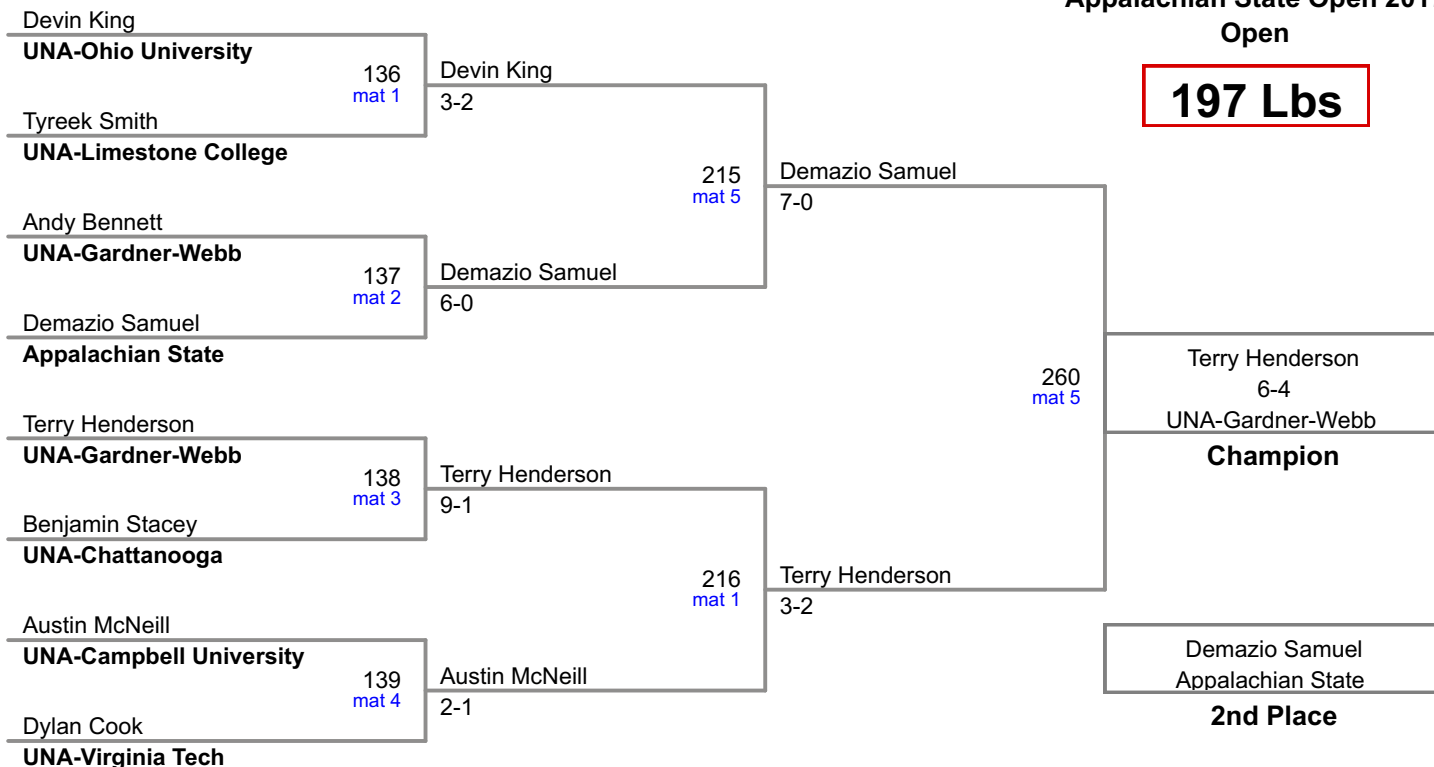

Appalachian State Open 2017
Open

197 Lbs

Appalachian State Open 2017
Open

285 Lbs