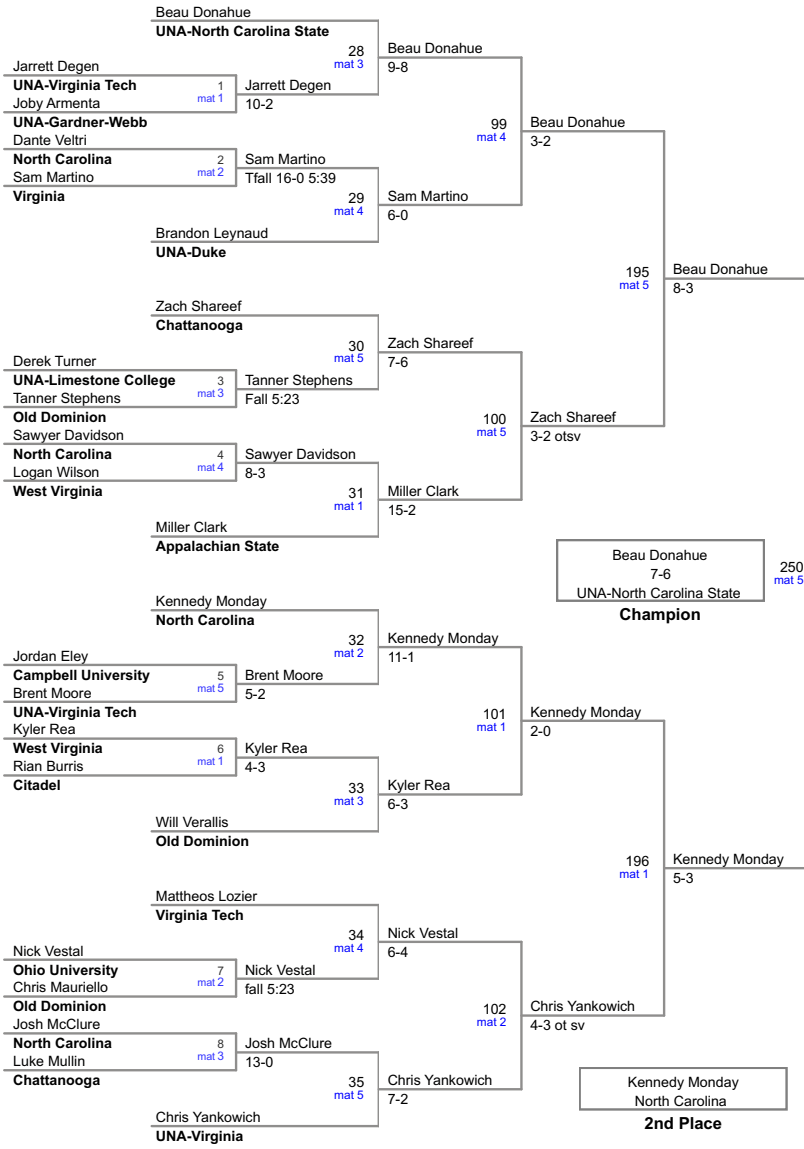

Appalachian State Open 2017
Open

149 Lbs