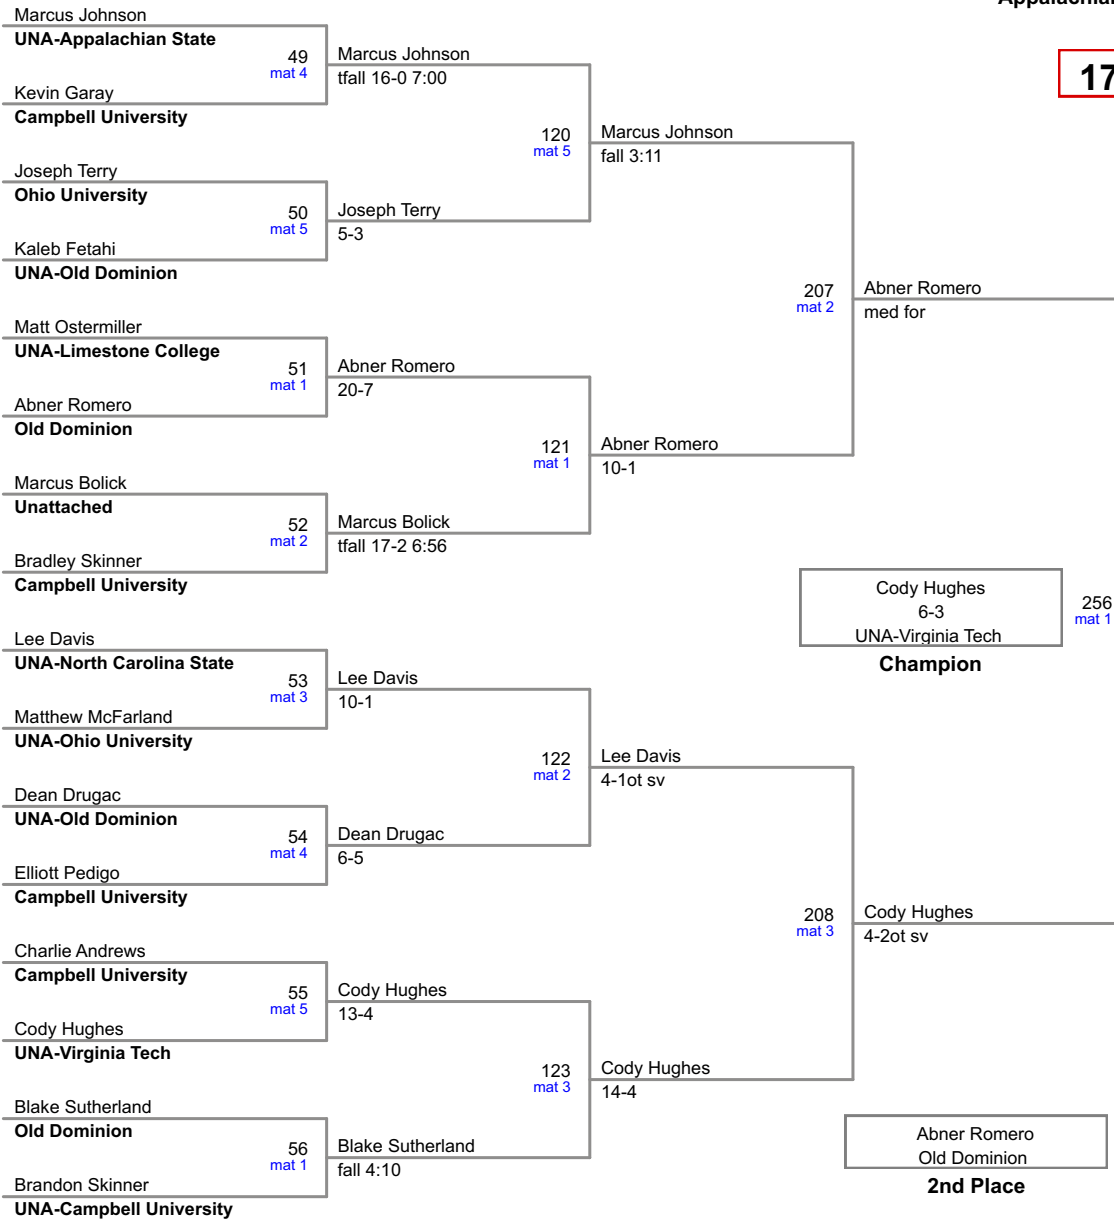

Appalachian State Open 2017
Open

174 Lbs