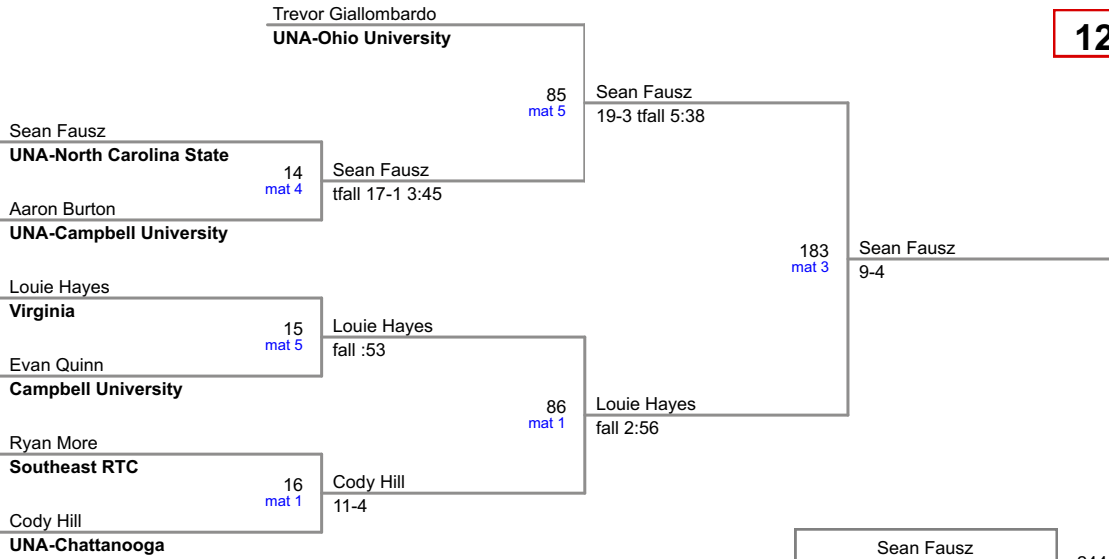

Appalachian State Open 2017
Open

125 Lbs

Appalachian State Open 2017
Open

133 Lbs

Appalachian State Open 2017
Open

141 Lbs

Appalachian State Open 2017
Open

149 Lbs

Appalachian State Open 2017
Open

157 Lbs

Appalachian State Open 2017
Open

165 Lbs

Appalachian State Open 2017
Open

174 Lbs

Appalachian State Open 2017
Open

184 Lbs

Appalachian State Open 2017
Open

197 Lbs

Appalachian State Open 2017
Open

285 Lbs