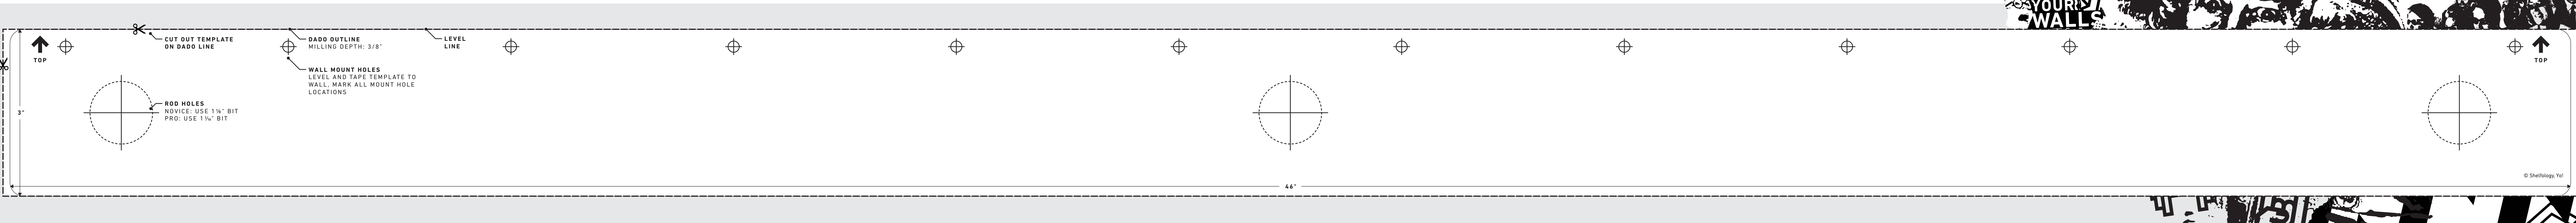

Glenn HD

46" Milling/Mounting Template

Get seriously righteous downloads, videos, and tips for your shiny new bracket!
bit.ly/2E1gWRE

Questions? Connect with a Shelfologist today!
PHONE **949.244.1083**
EMAIL hello@shelfology.com
WEB www.shelfology.com