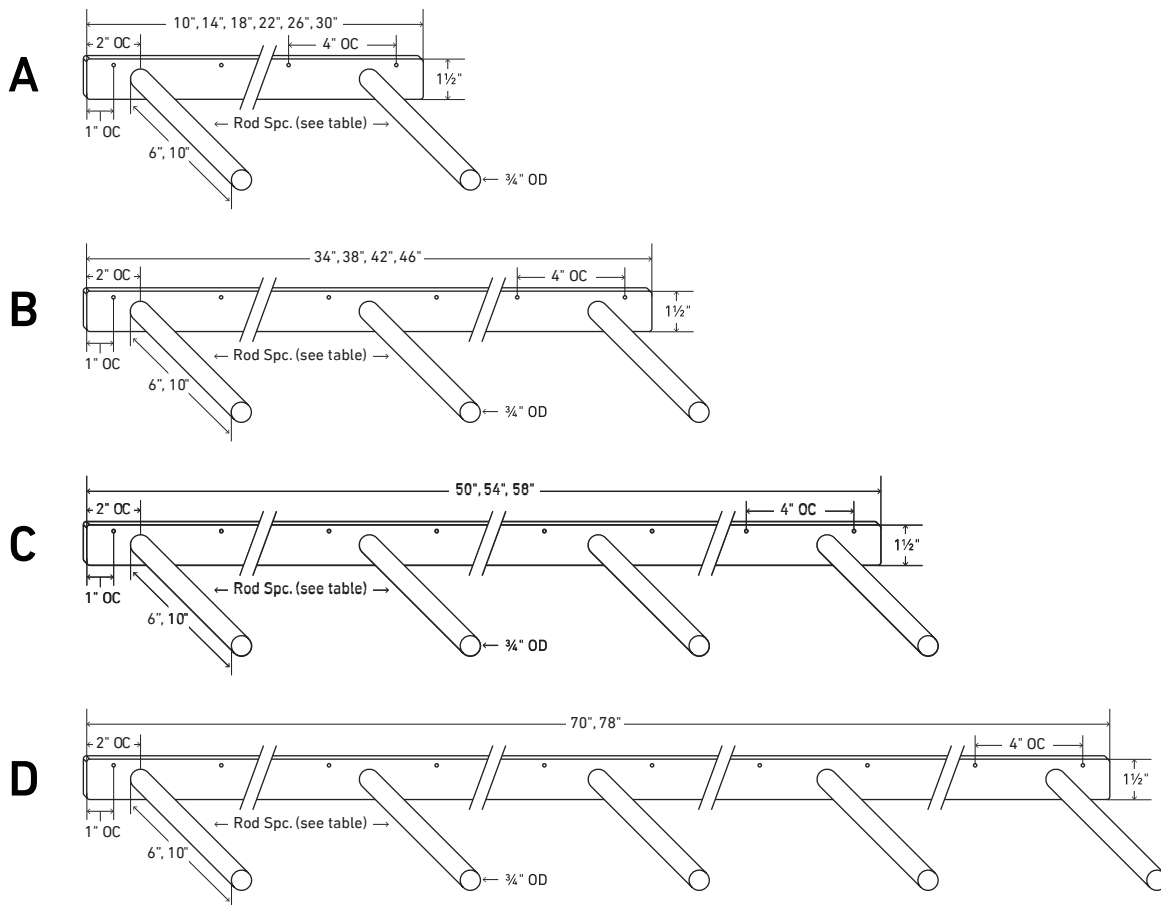

AKSEL XD

Load Capacity (lbs.)
110-275*

Shelf Depth Range (in.)
7-17**

About Aksel XD

- Back bar is 3/8" thick, hot-rolled steel
- Countersunk screw holes are 3/16" outside diameter (OD)
- Screw holes are set 1" OC from each end and continue 4" OC down the length of the bracket
- Rods are inset 2" on center (OC) from left and right bar end
- Select 6" or 10" rods
- Request custom rods a 1/2" shorter than shelf depth
- Supports up to 55 lbs. per solid rod when correctly mounted*

* **WARNING:** All brackets must be installed into studs or posts. Failure to do so may result in saggy shelves, falling objects, or even injury.

** Request custom rod length for shelf depth applications below 11".

*** Drawings are representations only and not to scale.

© Shelfology 2018

Figure	Rod Count	Load	Back bar Length	Rod Spacing (OC)	Shelf Length	Shelf Depth	Shelf Thickness
--------	-----------	------	-----------------	------------------	--------------	-------------	-----------------

A	2	110 lbs	10"	6"	12" - 16"	7" - 17"	1 3/4" - 2 1/4"
A	2	110 lbs	14"	10"	16" - 20"	7" - 17"	1 3/4" - 2 1/4"
A	2	110 lbs	18"	14"	20" - 24"	7" - 17"	1 3/4" - 2 1/4"
A	2	110 lbs	22"	18"	24" - 28"	7" - 17"	1 3/4" - 2 1/4"
A	2	110 lbs	26"	22"	28" - 32"	7" - 17"	1 3/4" - 2 1/4"
A	2	110 lbs	30"	26"	32" - 36"	7" - 17"	1 3/4" - 2 1/4"