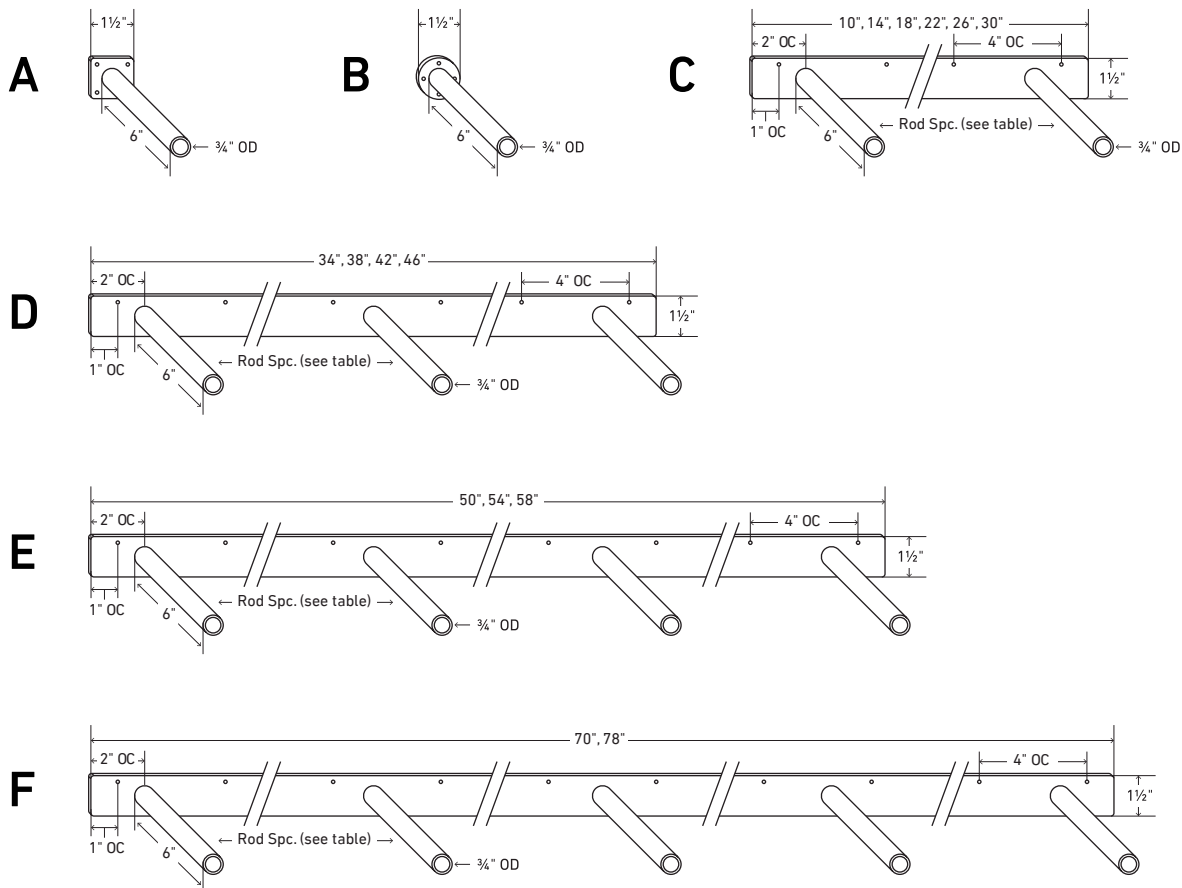

AKSEL HD

Load Capacity (lbs.)
45-225*

Shelf Depth Range (in.)
7-14**

About Aksel HD

- Back bar is 1/4" thick, hot-rolled steel
- Screw holes are set 1" OC from each end and continue 4" OC down the length of the bracket (not including single rods)
- Countersunk screw holes are 3/16" outside diameter (OD)
- Rods are inset 2" on center (OC) from left and right bar end
- Request shorter rods for shelves less than 7" deep
- Request custom rods a 1 1/2" shorter than shelf depth
- Supports up to 45 lbs. per hollow rod when correctly mounted*

*
WARNING: All brackets must be installed into studs or posts. Failure to do so may result in saggy shelves, falling objects, or even injury.

**
Request custom rod length for shelf depth applications below 7".

Drawings are representations only and not to scale.

© Shelfology 2018

Figure	Rod Count	Load	Back bar Length	Rod Spacing (OC)	Shelf Length	Shelf Depth	Shelf Thickness
A	1	45 lbs	2" (Square)	N/A	N/A	5" - 14"	1 3/4" - 2 1/4"
B	1	45 lbs	2" (Round)	N/A	N/A	5" - 14"	1 3/4" - 2 1/4"
C	2	90 lbs	10"	6"	12" - 16"	5" - 14"	1 3/4" - 2 1/4"
C	2	90 lbs	14"	10"	16" - 20"	5" - 14"	1 3/4" - 2 1/4"
C	2	90 lbs	18"	14"	20" - 24"	5" - 14"	1 3/4" - 2 1/4"
C	2	90 lbs	22"	18"	24" - 28"	5" - 14"	1 3/4" - 2 1/4"
C	2	90 lbs	26"	22"	28" - 32"	5" - 14"	1 3/4" - 2 1/4"
C	2	90 lbs	30"	26"	32" - 36"	5" - 14"	1 3/4" - 2 1/4"
D	3	135 lbs	34"	15"	36" - 40"	5" - 14"	1 3/4" - 2 1/4"
D	3	135 lbs	38"	17"	40" - 44"	5" - 14"	1 3/4" - 2 1/4"
D	3	135 lbs	42"	19"	44" - 48"	5" - 14"	1 3/4" - 2 1/4"
D	3	135 lbs	46"	21"	48" - 52"	5" - 14"	1 3/4" - 2 1/4"
E	4	180 lbs	50"	15 3/8"	52" - 56"	5" - 14"	1 3/4" - 2 1/4"
E	4	180 lbs	54"	16 3/8"	56" - 60"	5" - 14"	1 3/4" - 2 1/4"
E	4	180 lbs	58"	18"	60" - 72"	5" - 14"	1 3/4" - 2 1/4"
F	5	225 lbs	70"	16 1/2"	72" - 80"	5" - 14"	1 3/4" - 2 1/4"
F	5	225 lbs	78"	18 1/2"	80" - 96"	5" - 14"	1 3/4" - 2 1/4"