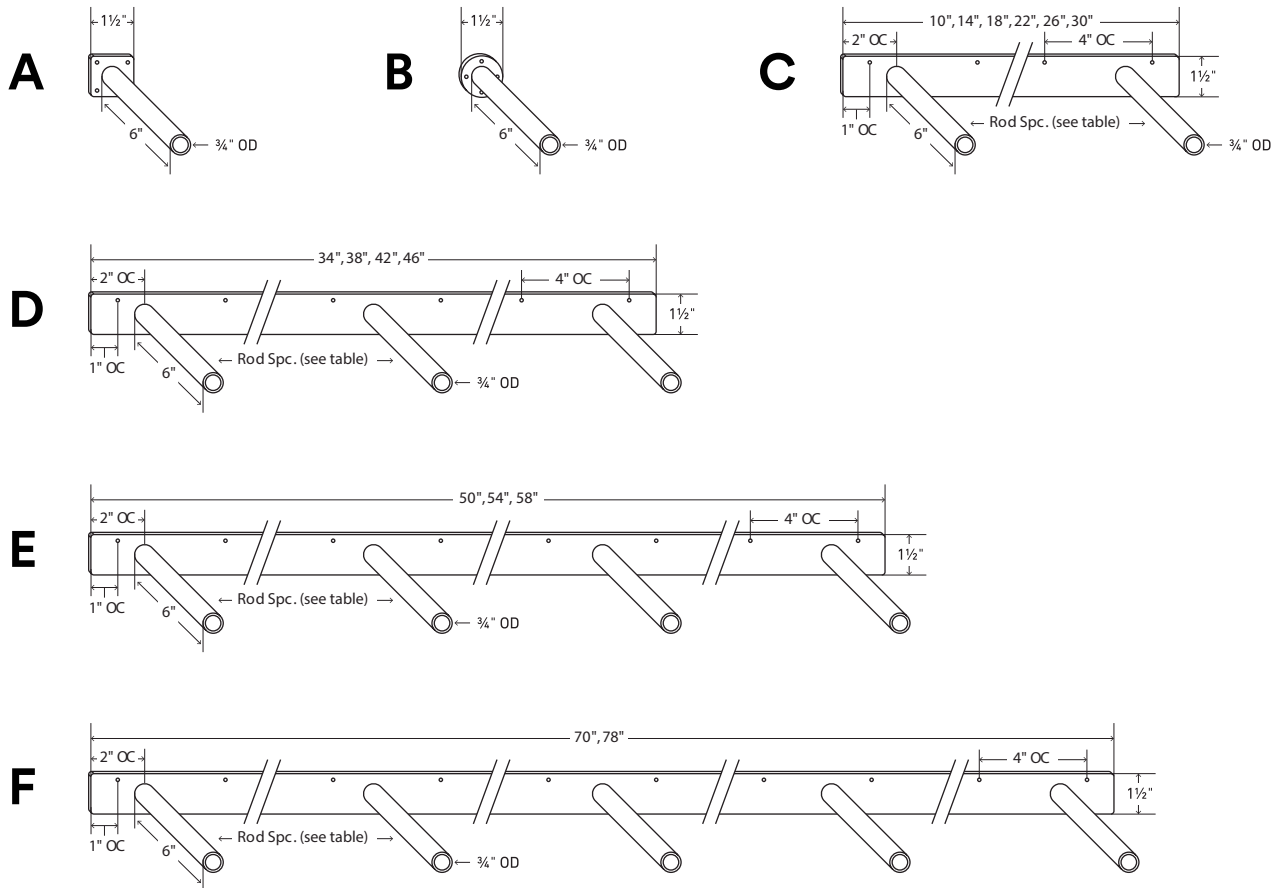

# Aksel HD

Load Capacity (lbs.)  
**45 - 225\***

Shelf Depth Range (in.)  
**7-14\*\***

## About Aksel HD

Back bar is 1/2" thick, hot-rolled steel

Screw holes are set 1" OC from each end and continue 4" OC down the length of the bracket (not including single rods)

Countersunk screw holes are 3/8" outside diameter (OD)

Rods are inset 2" on center (OC) from left and right bar end

Request shorter rods for shelves less than 7" deep

Request custom rods a 1/2" shorter than shelf depth

Supports up to 45 lbs. per hollow rod when correctly mounted\*