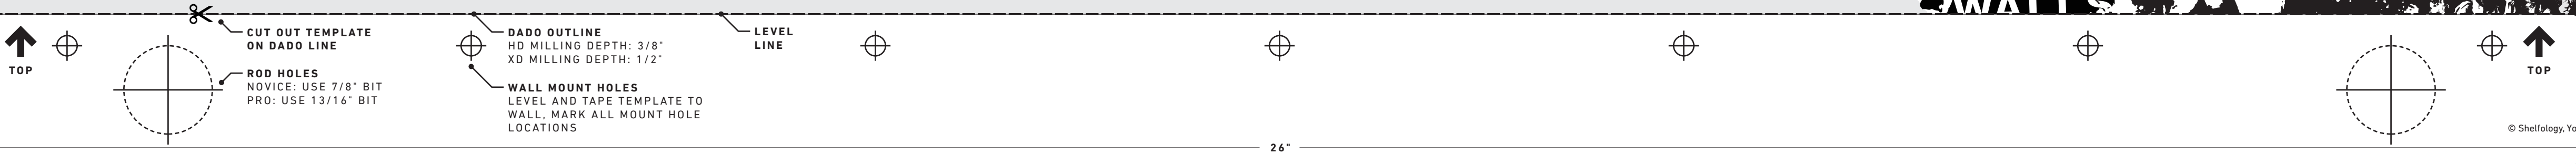

Aksel HD/XD

26" Milling/Mounting Template

Get seriously righteous downloads, videos, and tips for your shiny new bracket!

HD bit.ly/309PQ4c XD bit.ly/30aUSNN

Questions? Connect with a Shelfologist today!

PHONE **949.244.1083**

EMAIL hello@shelfology.com

WEB www.shelfology.com

© Shelfology, Yo!