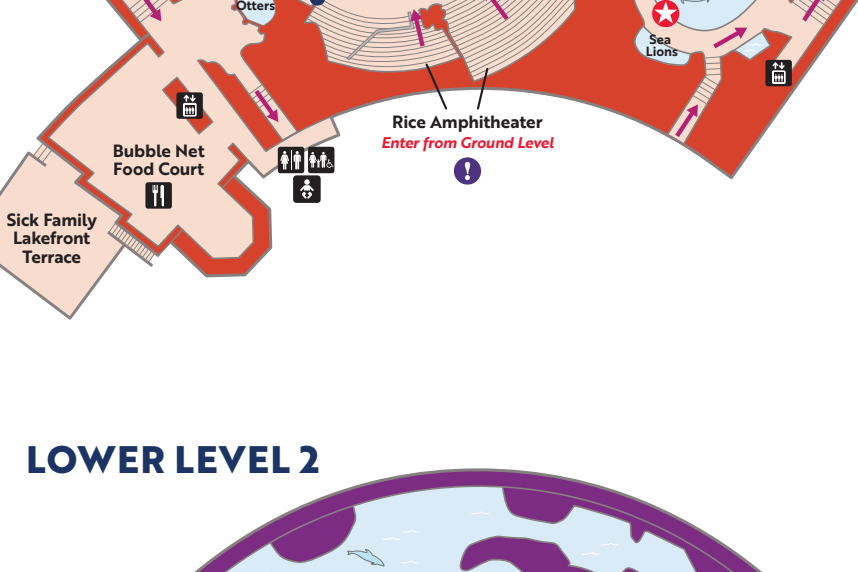

## MAIN LEVEL

## GROUND LEVEL

## WILD REEF

Access Wild Reef from the elevator next to the jellies display between the two Amazon Rising entrances on the Main Level.

## LOWER LEVEL 1