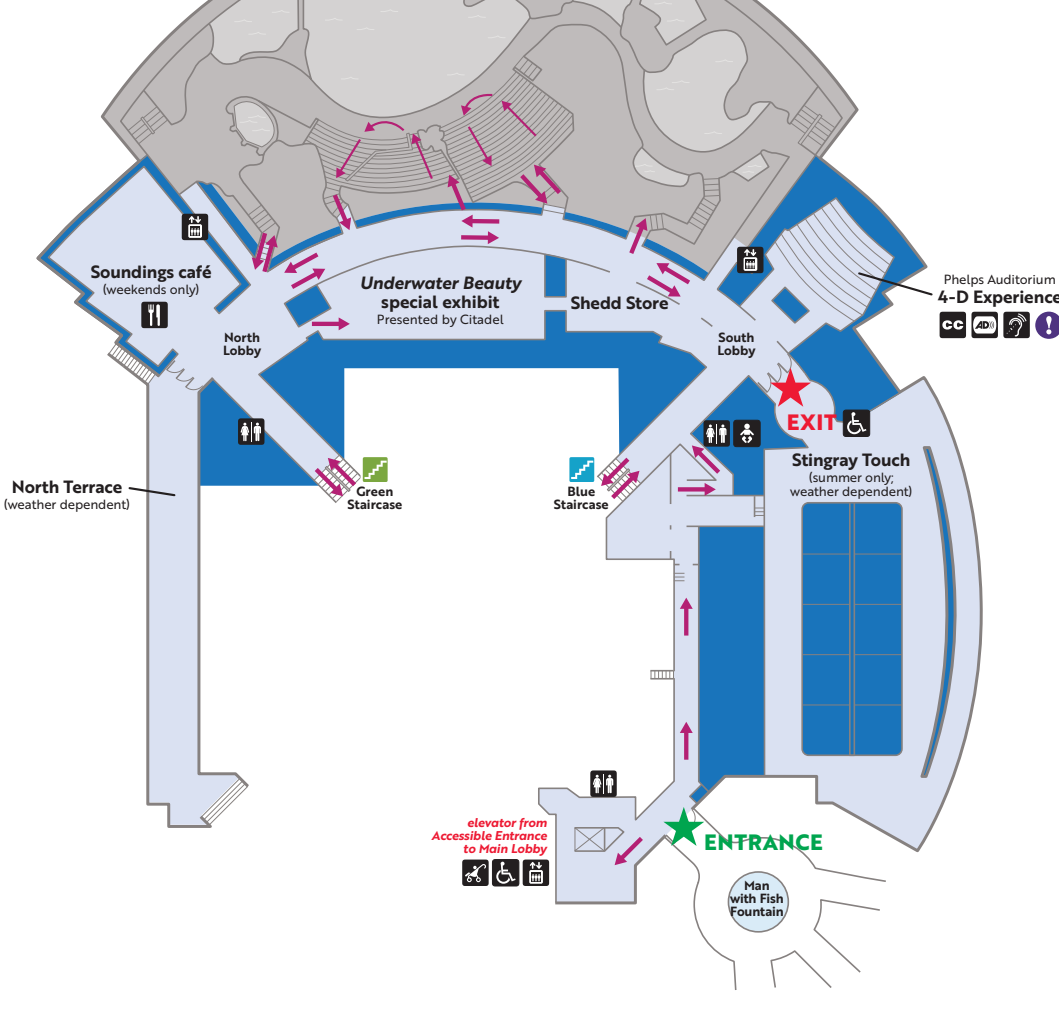

## LEGEND

Accessible	Baby changing room	<b>Circulation</b>
Dining	Assistive listening system	Entrance
Information	Closed captioning	Exit
Stroller access	Audio description	One way
Restrooms	Sensory triggers	Two-way; keep right
Family/all-gender restroom	Quiet space	No access

## MAIN LEVEL

## WILD REEF

Access Wild Reef from the elevator next to the jellies display between the two Amazon Rising entrances on the Main Level.

## LOWER LEVEL 2

The aquarium's Main Level connects to the Ground Level by stairs or elevator at both the green and blue entrances to the Abbott Oceanarium, behind the Caribbean Reef habitat. From Ground Level, stairs and elevators on either side of the Oceanarium connect to Lower Levels 1 and 2.