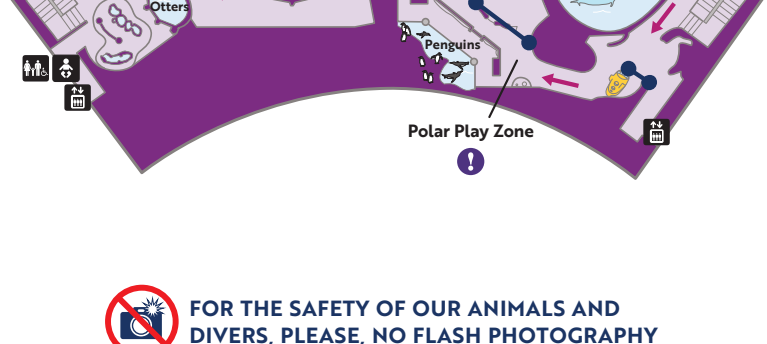

## WILD REEF

Access Wild Reef from the elevator next to the jellies display between the two Amazon Rising entrances on the Main Level.

## LOWER LEVEL 1

## LOWER LEVEL 2

FOR THE SAFETY OF OUR ANIMALS AND DIVERS, PLEASE, NO FLASH PHOTOGRAPHY

## UNDERWATER BEAUTY SPECIAL EXHIBIT

What is beauty? Discover beauty worth saving as you watch sea jellies pulse, eels ribbon and rainbows come alive with reef fish in Shedd's new special exhibit located on Ground Level.