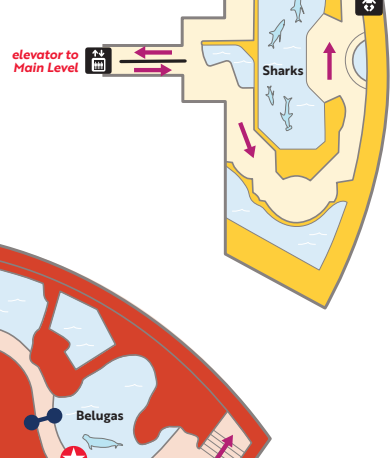

## MAIN LEVEL

## GROUND LEVEL

## WILD REEF

Access Wild Reef from the elevator next to the jellies display between the two Amazon Rising entrances on the Main Level.

## LOWER LEVEL 2

The aquarium's Main Level connects to the Ground Level by stairs or elevator at both the green and blue entrances to the Abbott Oceanarium, behind the Caribbean Reef habitat. From Ground Level, stairs and elevators on either side of the Oceanarium connect to Lower Levels 1 and 2.