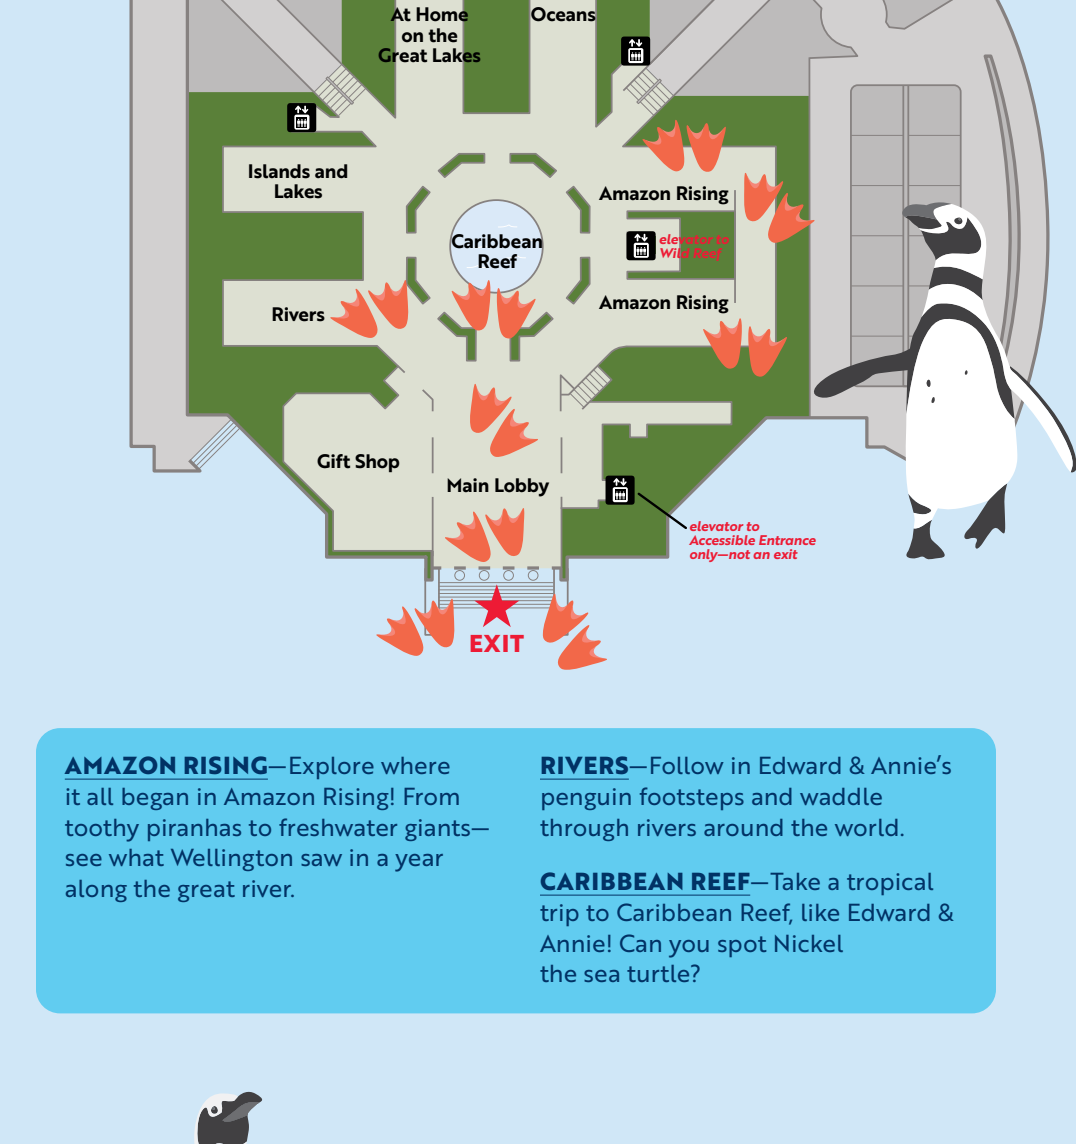

MAIN LEVEL

AMAZON RISING—Explore where it all began in Amazon Rising! From toothy piranhas to freshwater giants—see what Wellington saw in a year along the great river.

RIVERS—Follow in Edward & Annie’s penguin footsteps and waddle through rivers around the world.

CARIBBEAN REEF—Take a tropical trip to Caribbean Reef, like Edward & Annie! Can you spot Nickel the sea turtle?