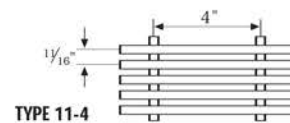

**Standard  
mesh  
grating**

*Bearing Bars at  
1-3/16" O.C.*

*Cross Bars at  
4" O.C.*

**Other  
spacings  
available**

*Bearing Bars at  
1-3/16" O.C.*

*Cross Bars at  
2" O.C.*

*Bearing Bars at  
15/16" O.C.*

*Cross Bars at  
4" O.C.*

*Bearing Bars at  
15/16" O.C.*

*Cross Bars at  
2" O.C.*

**ADA  
conforming  
spacings**

*Bearing Bars at  
11/16" O.C.*

*Cross Bars at  
4" O.C.*

*Bearing Bars at  
11/16" O.C.*

*Cross Bars at  
2" O.C.*

*Bearing Bars at  
7/16" O.C.*

*Cross Bars at  
4" O.C.*

*Bearing Bars at  
7/16" O.C.*

*Cross Bars at  
2" O.C.*