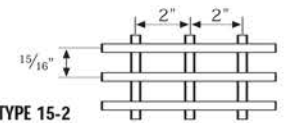

**Standard  
mesh  
grating**

*Bearing Bars at  
1-3/16" O.C.*

*Cross Bars at  
4" O.C.*

**Other  
spacings  
available**

*Bearing Bars at  
1-3/16" O.C.*

*Cross Bars at  
2" O.C.*

*Bearing Bars at  
15/16" O.C.*

*Cross Bars at  
4" O.C.*

*Bearing Bars at  
15/16" O.C.*

*Cross Bars at  
2" O.C.*

**ADA  
conforming  
spacings**

*Bearing Bars at  
11/16" O.C.*

*Cross Bars at  
4" O.C.*

*Bearing Bars at  
11/16" O.C.*

*Cross Bars at  
2" O.C.*

*Bearing Bars at  
7/16" O.C.*

*Cross Bars at  
4" O.C.*

*Bearing Bars at  
7/16" O.C.*

*Cross Bars at  
2" O.C.*