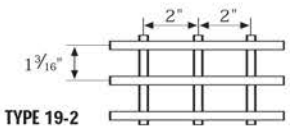

**Standard  
mesh  
grating**

*Bearing Bars at  
1-3/16" O.C.*

*Cross Bars at  
4" O.C.*

**Other  
spacings  
available**

*Bearing Bars at  
1-3/16" O.C.*

*Cross Bars at  
2" O.C.*

*Bearing Bars at  
15/16" O.C.*

*Cross Bars at  
4" O.C.*

*Bearing Bars at  
15/16" O.C.*

*Cross Bars at  
2" O.C.*

**ADA  
conforming  
spacings**

*Bearing Bars at  
11/16" O.C.*

*Cross Bars at  
4" O.C.*

*Bearing Bars at  
11/16" O.C.*

*Cross Bars at  
2" O.C.*

*Bearing Bars at  
7/16" O.C.*

*Cross Bars at  
4" O.C.*

*Bearing Bars at  
7/16" O.C.*

*Cross Bars at  
2" O.C.*