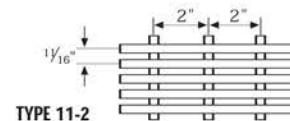

**Standard  
mesh  
grating**

*Bearing Bars at  
1-3/16" O.C.*

*Cross Bars at  
4" O.C.*

**Other  
spacings  
available**

*Bearing Bars at  
1-3/16" O.C.*

*Cross Bars at  
2" O.C.*

*Bearing Bars at  
15/16" O.C.*

*Cross Bars at  
4" O.C.*

*Bearing Bars at  
15/16" O.C.*

*Cross Bars at  
2" O.C.*

**ADA  
conforming  
spacings**

*Bearing Bars at  
11/16" O.C.*

*Cross Bars at  
4" O.C.*

*Bearing Bars at  
11/16" O.C.*

*Cross Bars at  
2" O.C.*

*Bearing Bars at  
7/16" O.C.*

*Cross Bars at  
4" O.C.*

*Bearing Bars at  
7/16" O.C.*

*Cross Bars at  
2" O.C.*