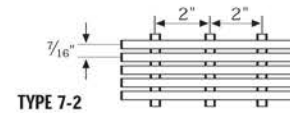

**Standard  
mesh  
grating**

*Bearing Bars at  
1-3/16" O.C.*

*Cross Bars at  
4" O.C.*

**Other  
spacings  
available**

*Bearing Bars at  
1-3/16" O.C.*

*Cross Bars at  
2" O.C.*

*Bearing Bars at  
15/16" O.C.*

*Cross Bars at  
4" O.C.*

*Bearing Bars at  
15/16" O.C.*

*Cross Bars at  
2" O.C.*

**ADA  
conforming  
spacings**

*Bearing Bars at  
11/16" O.C.*

*Cross Bars at  
4" O.C.*

*Bearing Bars at  
11/16" O.C.*

*Cross Bars at  
2" O.C.*

*Bearing Bars at  
7/16" O.C.*

*Cross Bars at  
4" O.C.*

*Bearing Bars at  
7/16" O.C.*

*Cross Bars at  
2" O.C.*