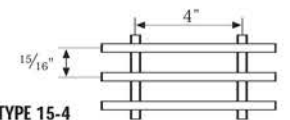

**Standard  
mesh  
grating**

*Bearing Bars at  
1-3/16" O.C.*

*Cross Bars at  
4" O.C.*

**Other  
spacings  
available**

*Bearing Bars at  
1-3/16" O.C.*

*Cross Bars at  
2" O.C.*

*Bearing Bars at  
15/16" O.C.*

*Cross Bars at  
4" O.C.*

*Bearing Bars at  
15/16" O.C.*

*Cross Bars at  
2" O.C.*

**ADA  
conforming  
spacings**

*Bearing Bars at  
11/16" O.C.*

*Cross Bars at  
4" O.C.*

*Bearing Bars at  
11/16" O.C.*

*Cross Bars at  
2" O.C.*

*Bearing Bars at  
7/16" O.C.*

*Cross Bars at  
4" O.C.*

*Bearing Bars at  
7/16" O.C.*

*Cross Bars at  
2" O.C.*