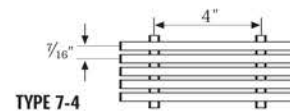

**Standard  
mesh  
grating**

*Bearing Bars at  
1-3/16" O.C.*

*Cross Bars at  
4" O.C.*

**Other  
spacings  
available**

*Bearing Bars at  
1-3/16" O.C.*

*Cross Bars at  
2" O.C.*

*Bearing Bars at  
15/16" O.C.*

*Cross Bars at  
4" O.C.*

*Bearing Bars at  
15/16" O.C.*

*Cross Bars at  
2" O.C.*

**ADA  
conforming  
spacings**

*Bearing Bars at  
11/16" O.C.*

*Cross Bars at  
4" O.C.*

*Bearing Bars at  
11/16" O.C.*

*Cross Bars at  
2" O.C.*

*Bearing Bars at  
7/16" O.C.*

*Cross Bars at  
4" O.C.*

*Bearing Bars at  
7/16" O.C.*

*Cross Bars at  
2" O.C.*