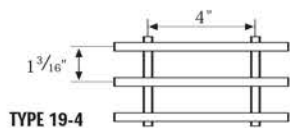

**Standard  
mesh  
grating**

*Bearing Bars at  
1-3/16" O.C.*

*Cross Bars at  
4" O.C.*

**Other  
spacings  
available**

*Bearing Bars at  
1-3/16" O.C.*

*Cross Bars at  
2" O.C.*

*Bearing Bars at  
15/16" O.C.*

*Cross Bars at  
4" O.C.*

*Bearing Bars at  
15/16" O.C.*

*Cross Bars at  
2" O.C.*

**ADA  
conforming  
spacings**

*Bearing Bars at  
11/16" O.C.*

*Cross Bars at  
4" O.C.*

*Bearing Bars at  
11/16" O.C.*

*Cross Bars at  
2" O.C.*

*Bearing Bars at  
7/16" O.C.*

*Cross Bars at  
4" O.C.*

*Bearing Bars at  
7/16" O.C.*

*Cross Bars at  
2" O.C.*