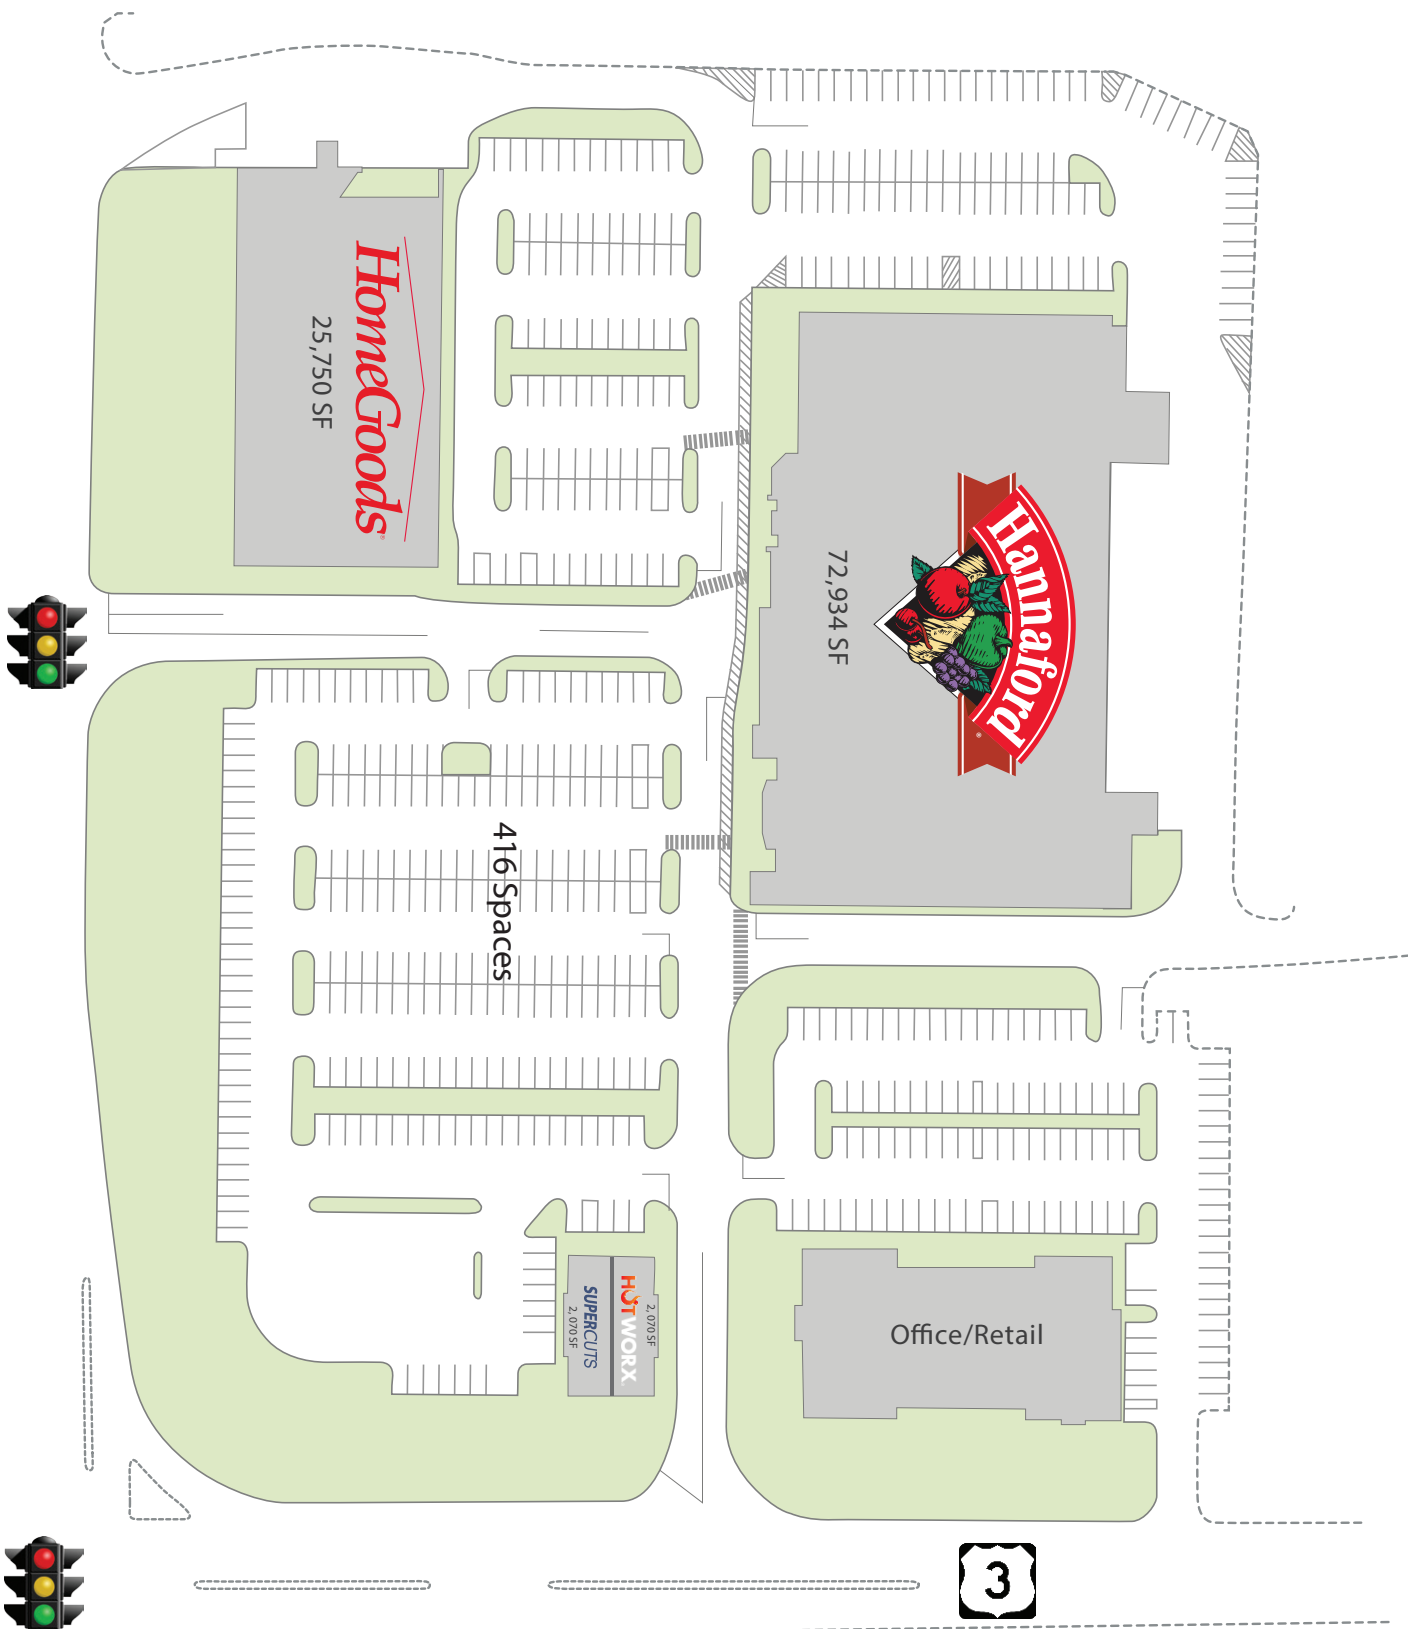

RK HANNAFORD BEDFORD

Route 3 at Kilton Road
7 Kilton Road, Bedford, NH 03110