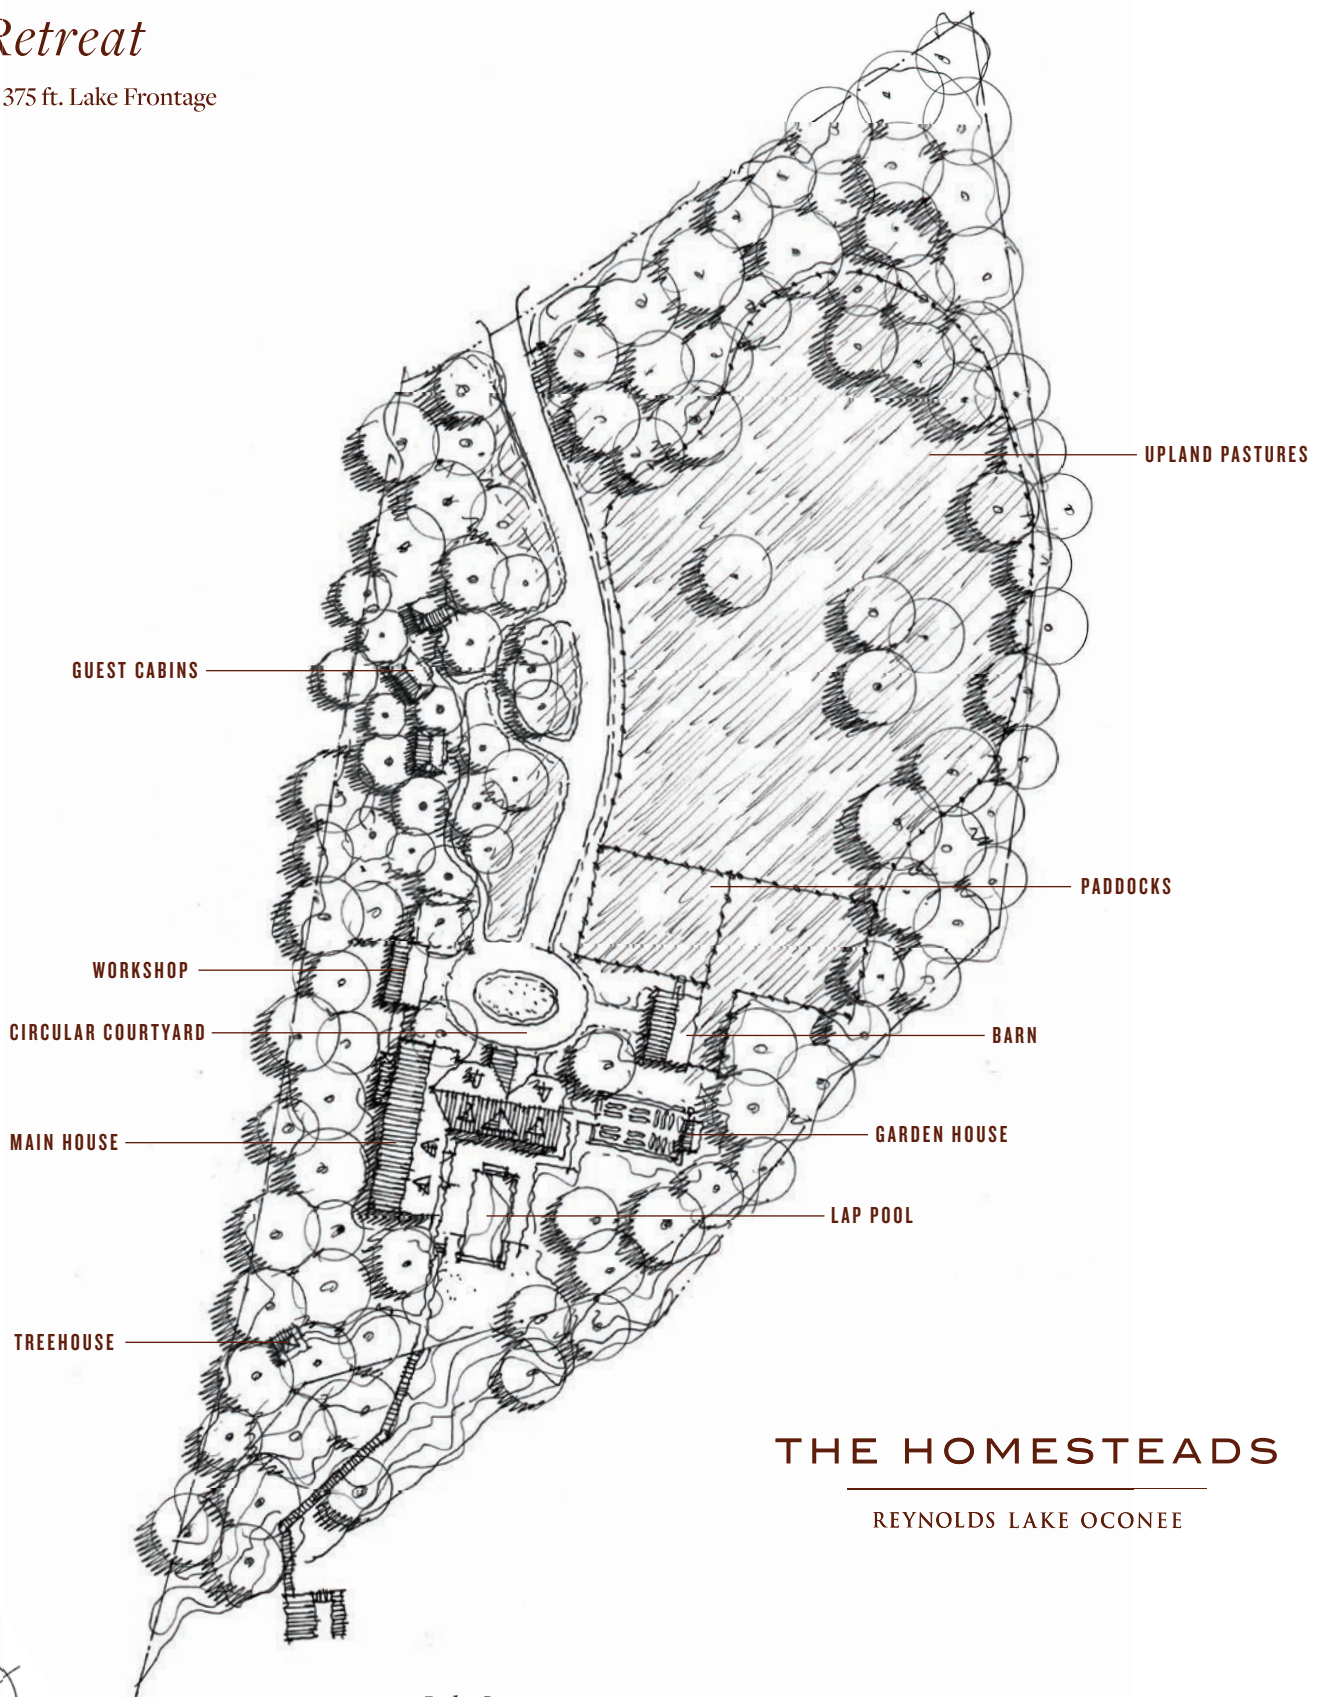

The Retreat

5.33 Acres | 375 ft. Lake Frontage

THE HOMESTEADS

REYNOLDS LAKE OCONEE

Drawings are simply conceptual in nature and are subject to the inspiration and vision of the parcel owner.