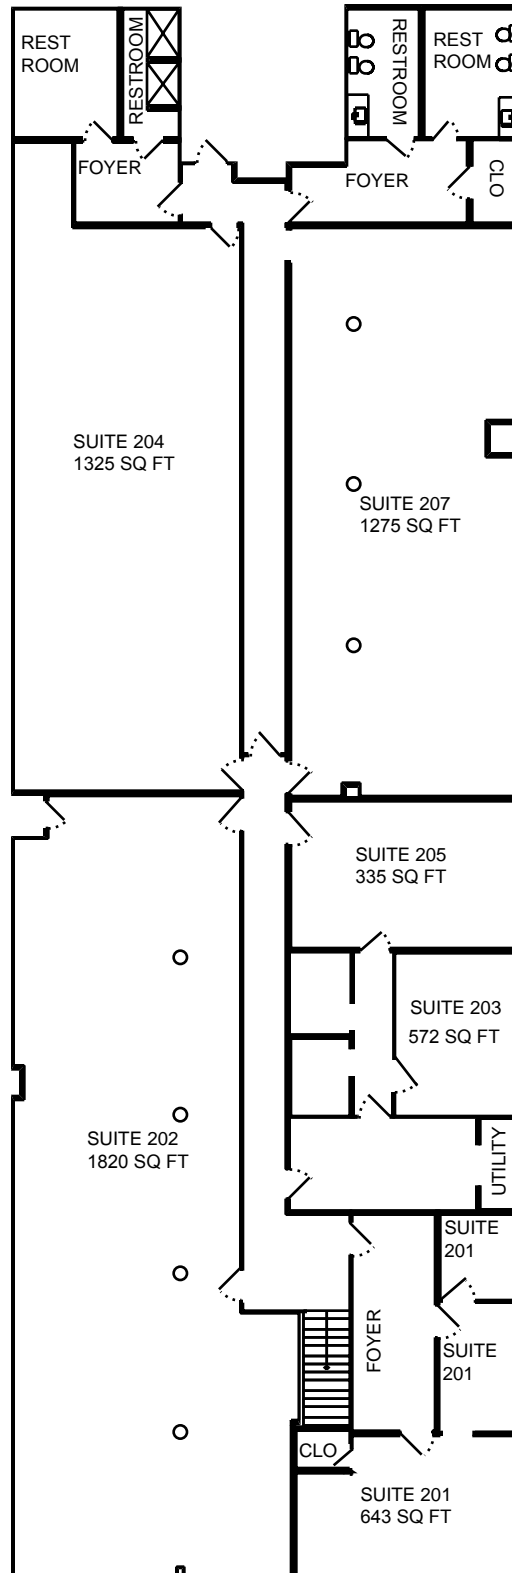

Property Address:
1210 Washington Ave
St Louis, MO 63103

Measure #13513417

Total square footage on page: 7450 sf

The interior square footage listed is living space only and is not taxable square footage