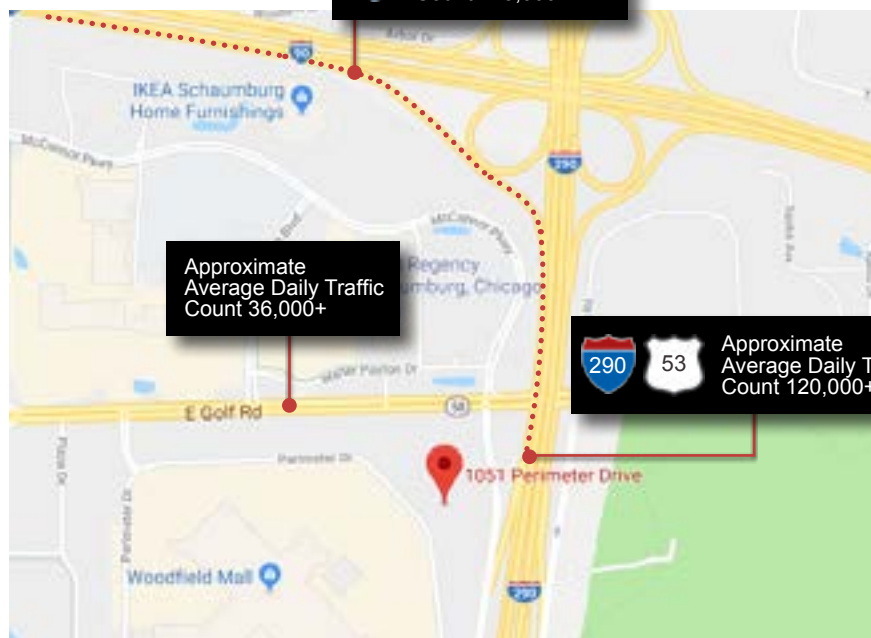

Surface Parking: 356

Telcom/Data: AT&T + Comcast

Gross Rental Rate: \$19.00 - \$21 / RSF

- Conference/training facilities/Wi-Fi lounge and micro food market
- Newly remodeled corridors
- Abundant outdoor and covered parking

## SITE PLAN

- 3 Access Points onto Property
- Immediate Highway Access to I-290 & Route 53

 Approximate Average Daily Traffic Count 145,000+

Approximate Average Daily Traffic Count 36,000+

  Approximate Average Daily Traffic Count 120,000+

## AREA MAP

Excellent location, at I-290/Route 53 Woodfield Road interchange.

Adjacent to Woodfield Mall, the largest mall in the Chicagoland area.

Numerous restaurant, entertainment and retail options, perfect for entertaining clients or guests.