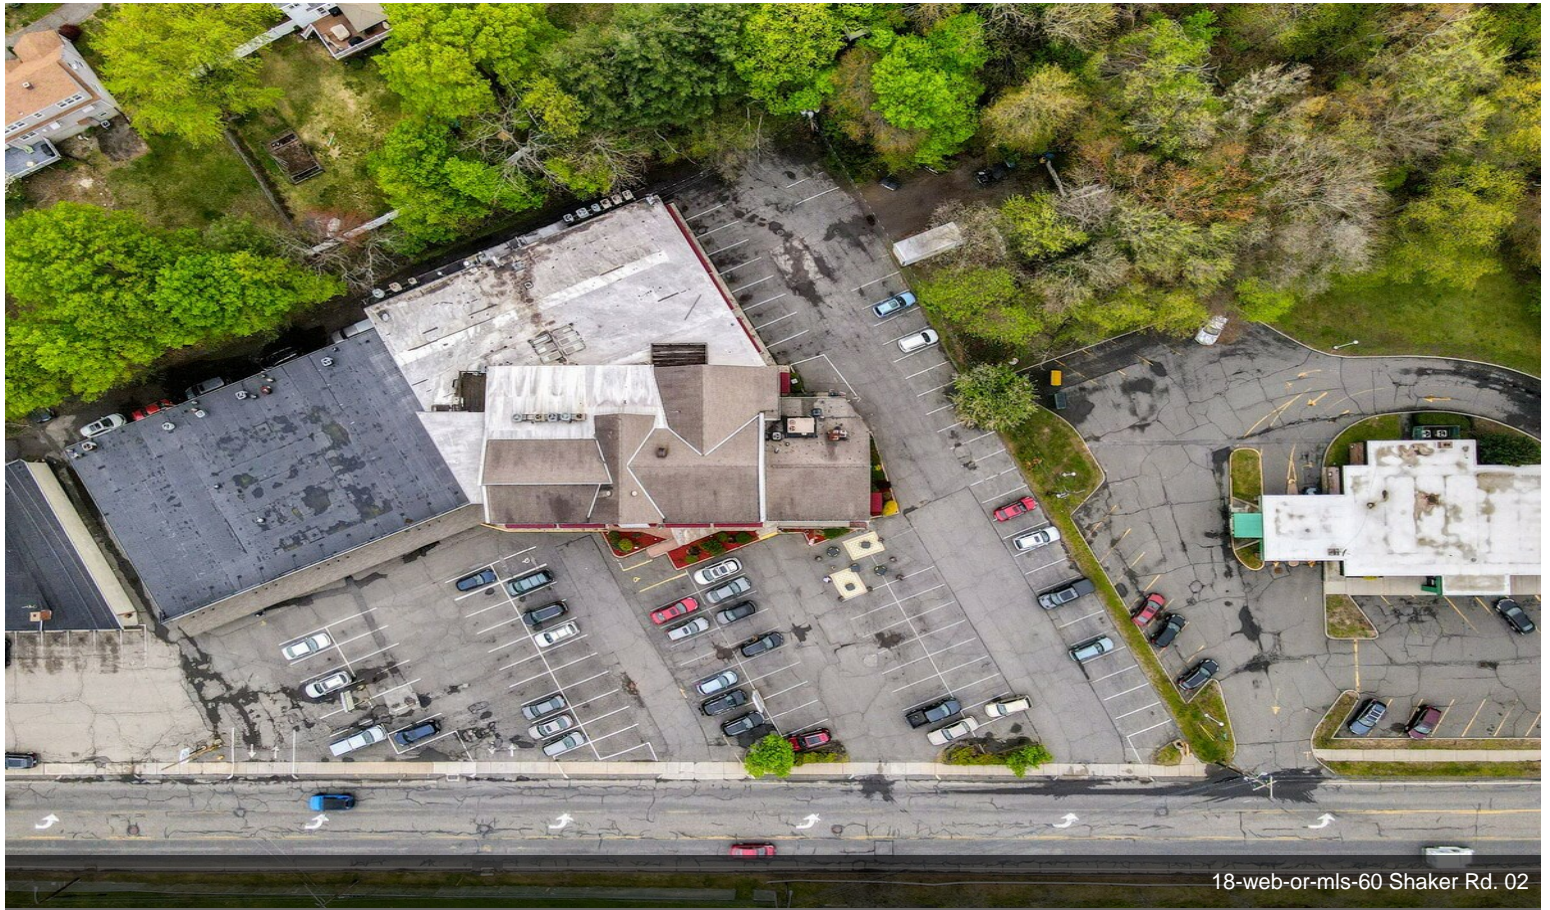

Property Photos

18-web-or-mls-60 Shaker Rd. 02