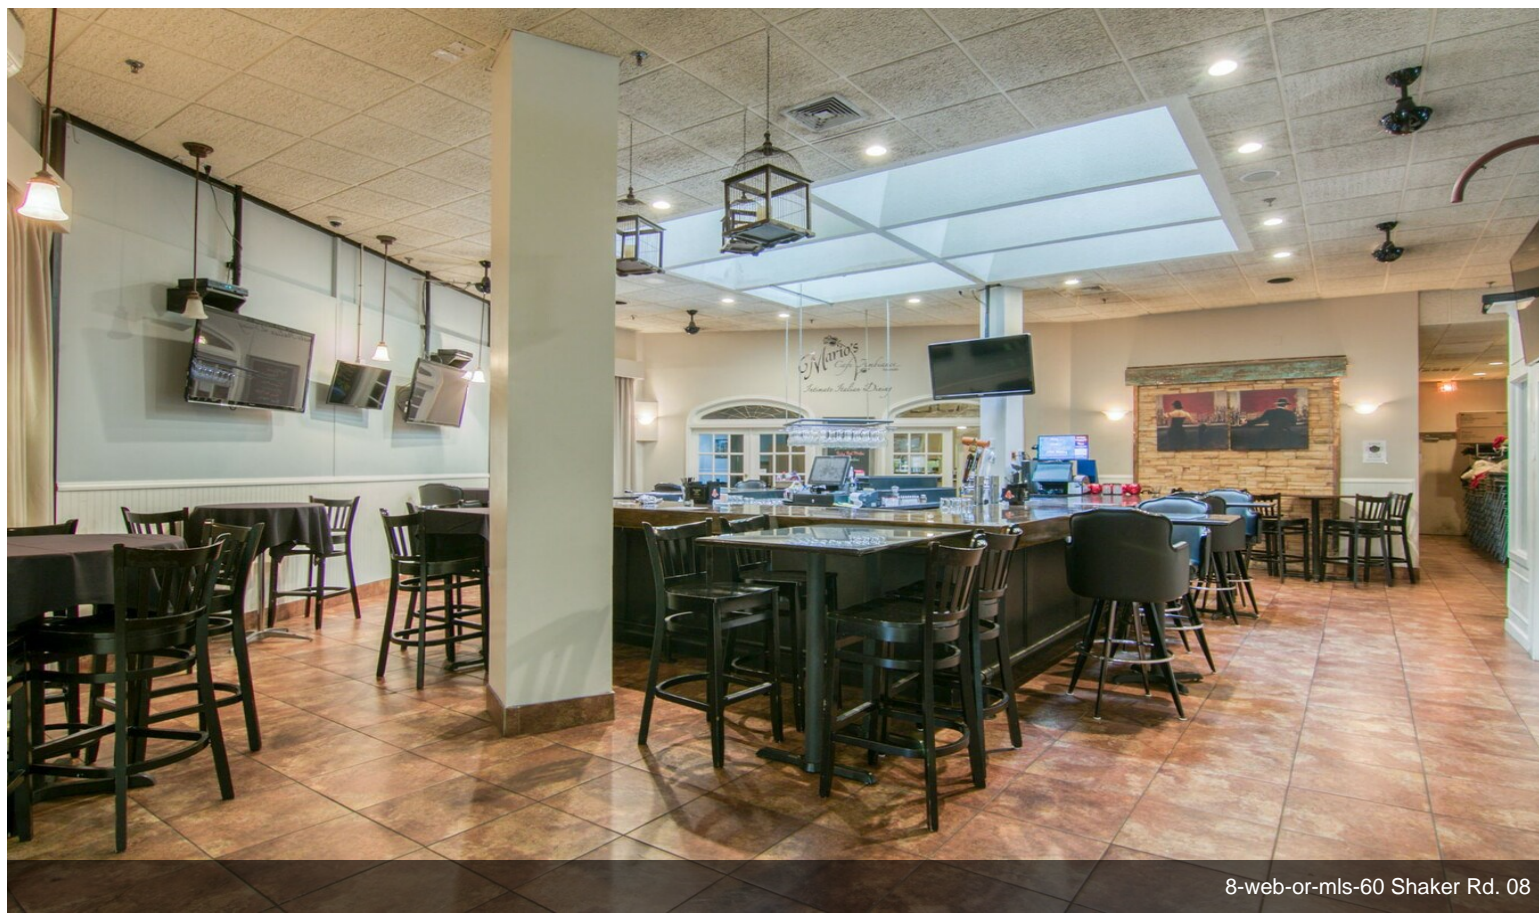

Property Photos

8-web-or-mls-60 Shaker Rd. 08