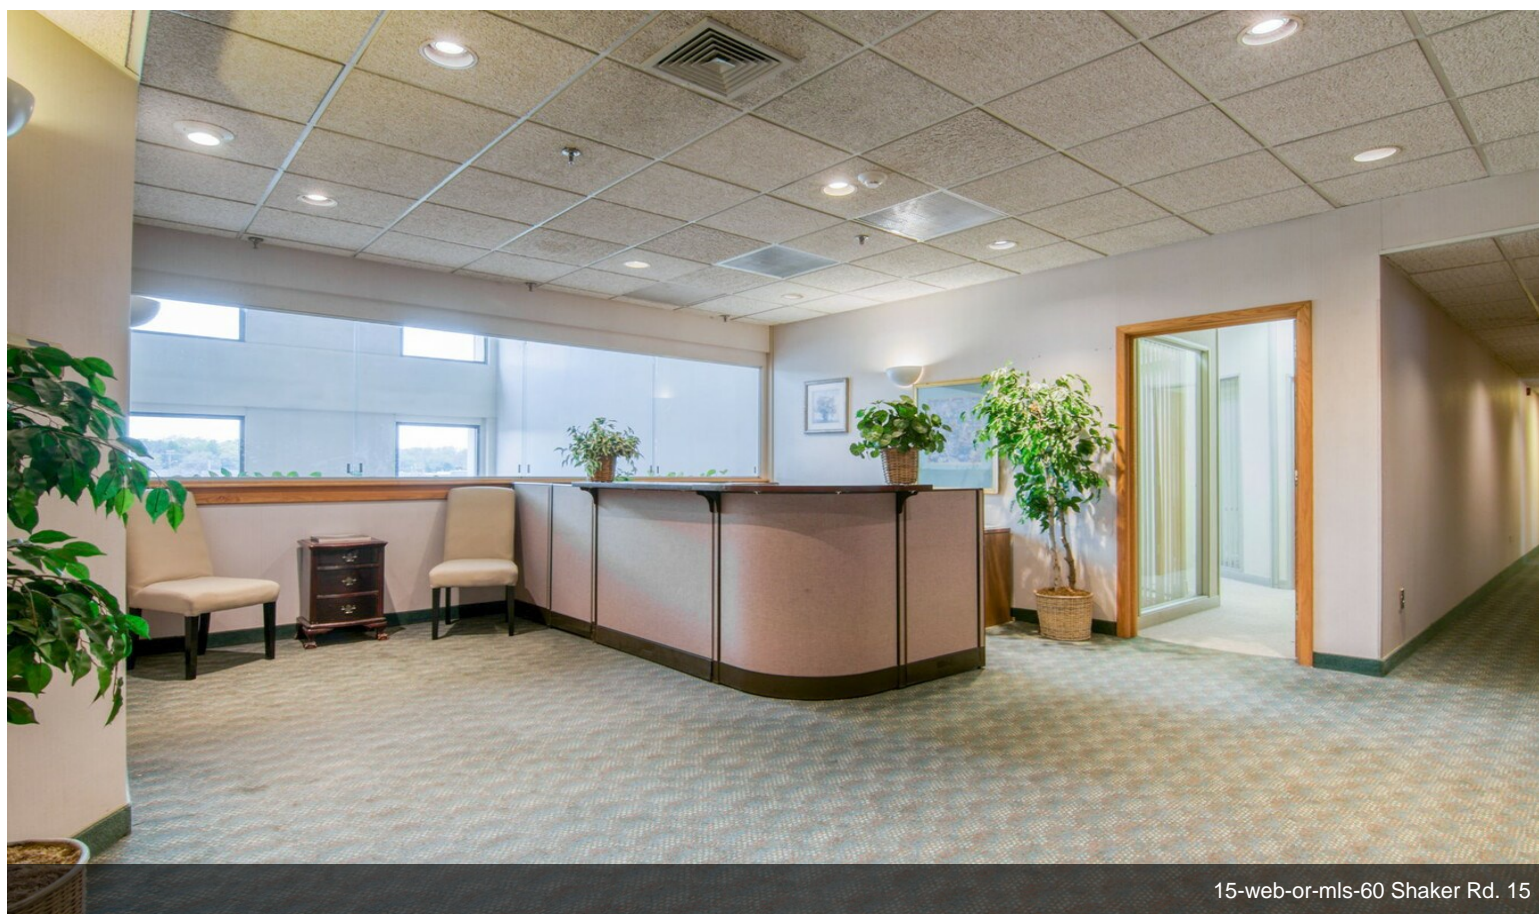

15-web-or-mls-60 Shaker Rd. 15