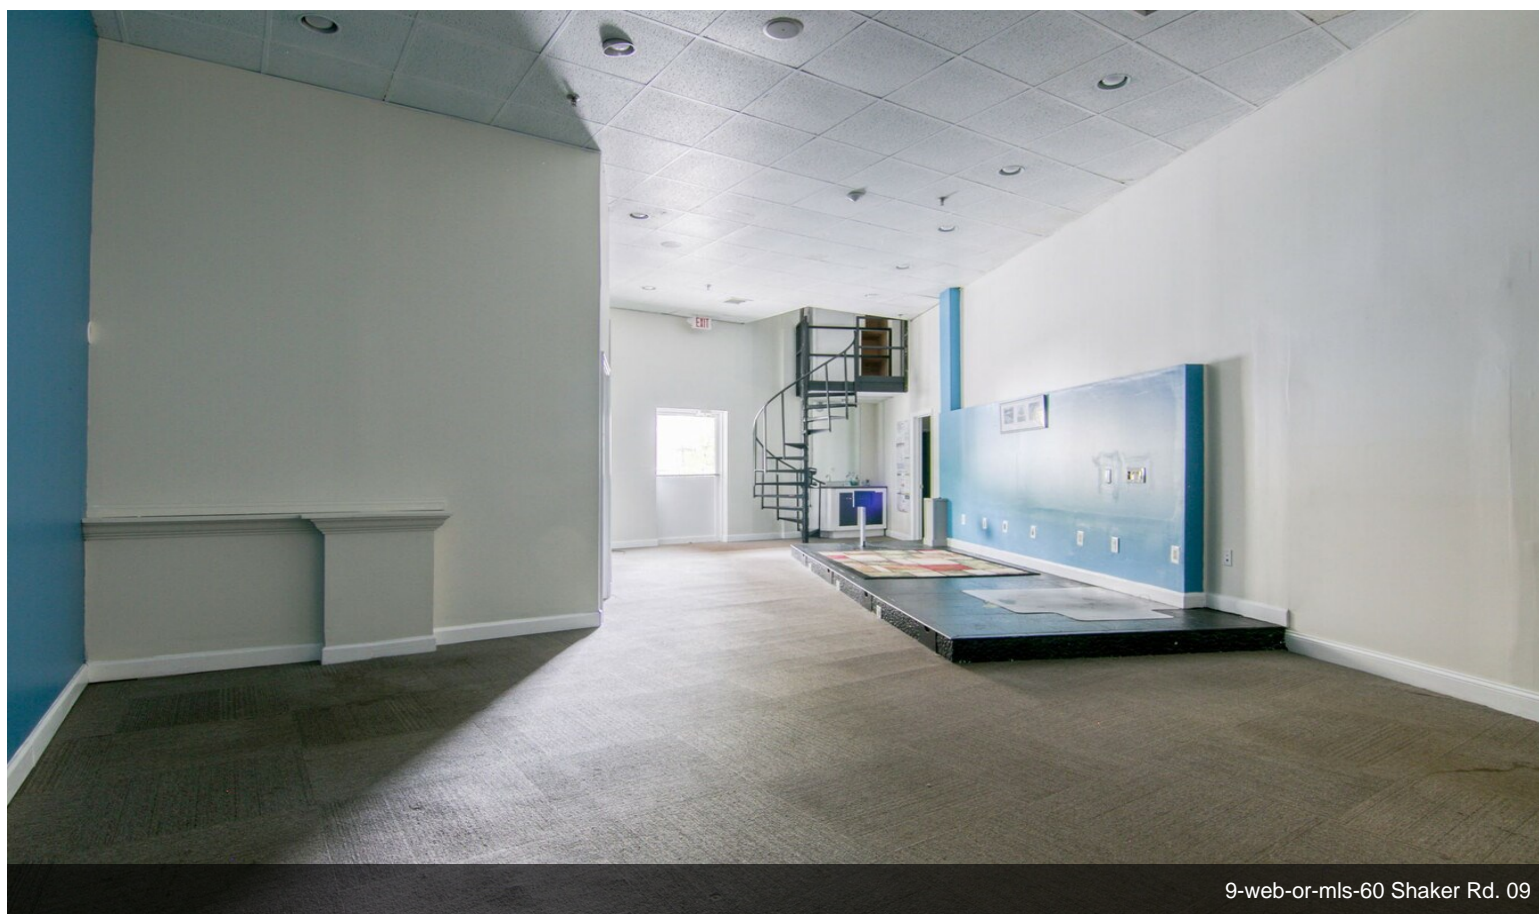

9-web-or-mls-60 Shaker Rd. 09