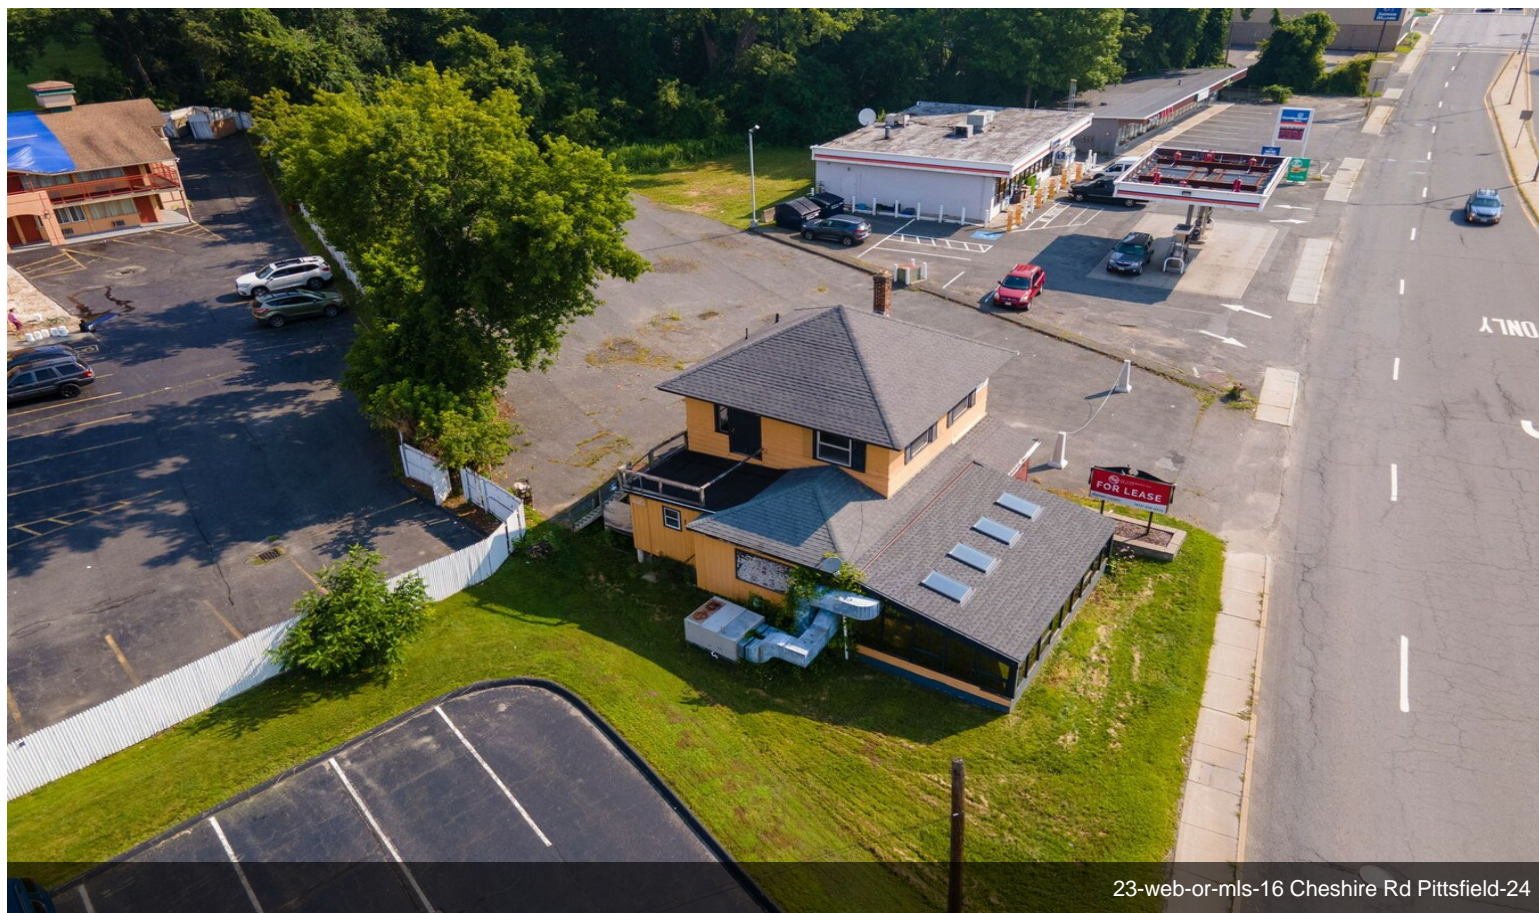

Property Photos

23-web-or-mls-16 Cheshire Rd Pittsfield-24