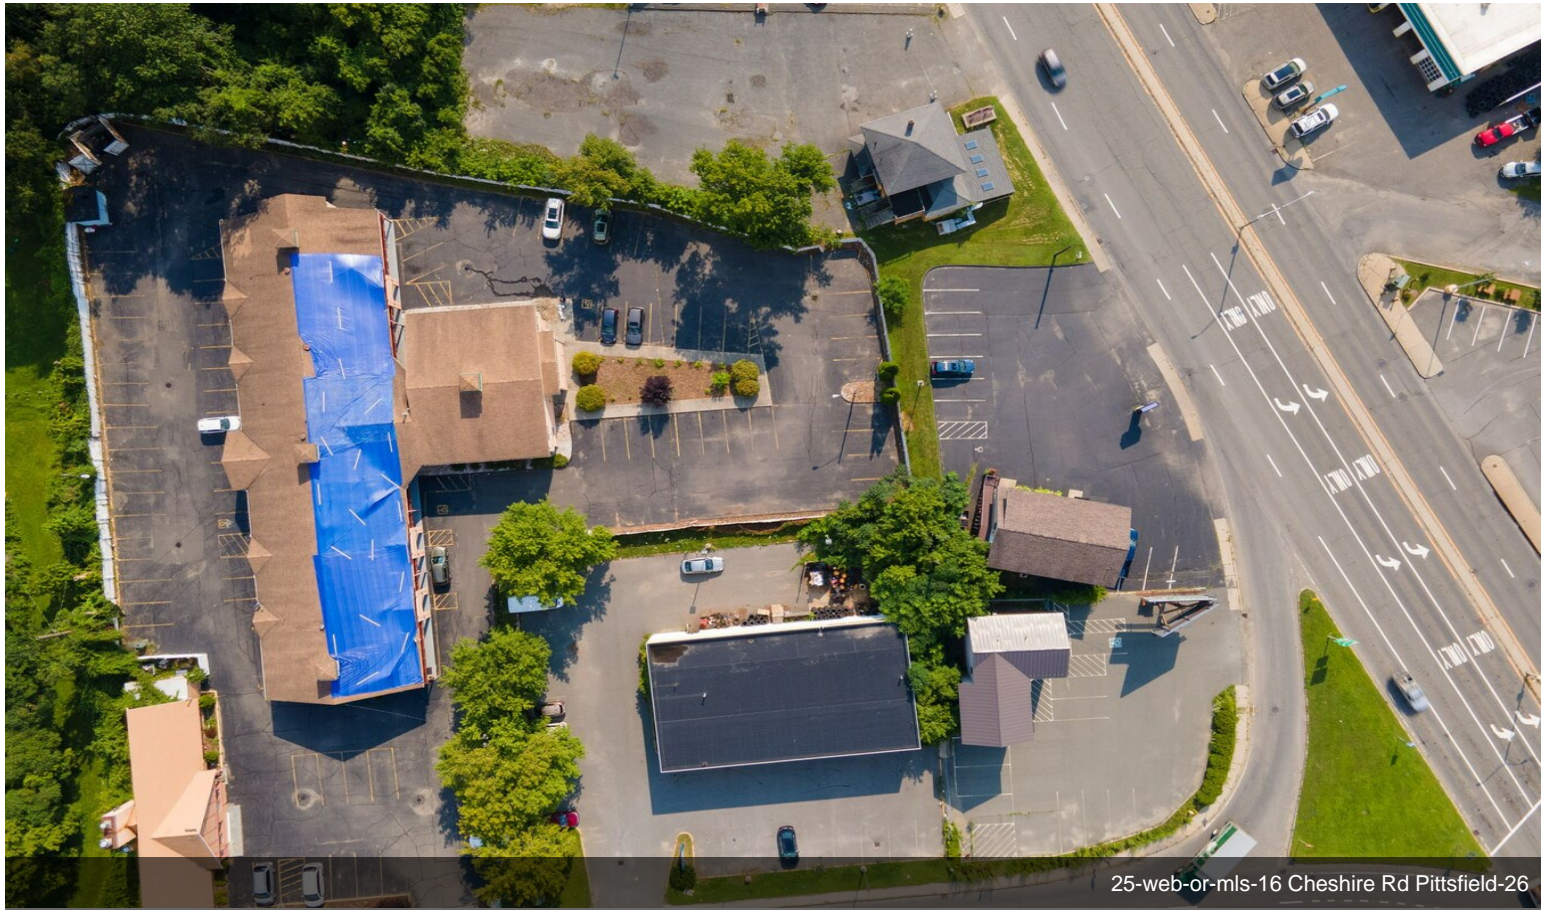

Property Photos

25-web-or-mls-16 Cheshire Rd Pittsfield-26