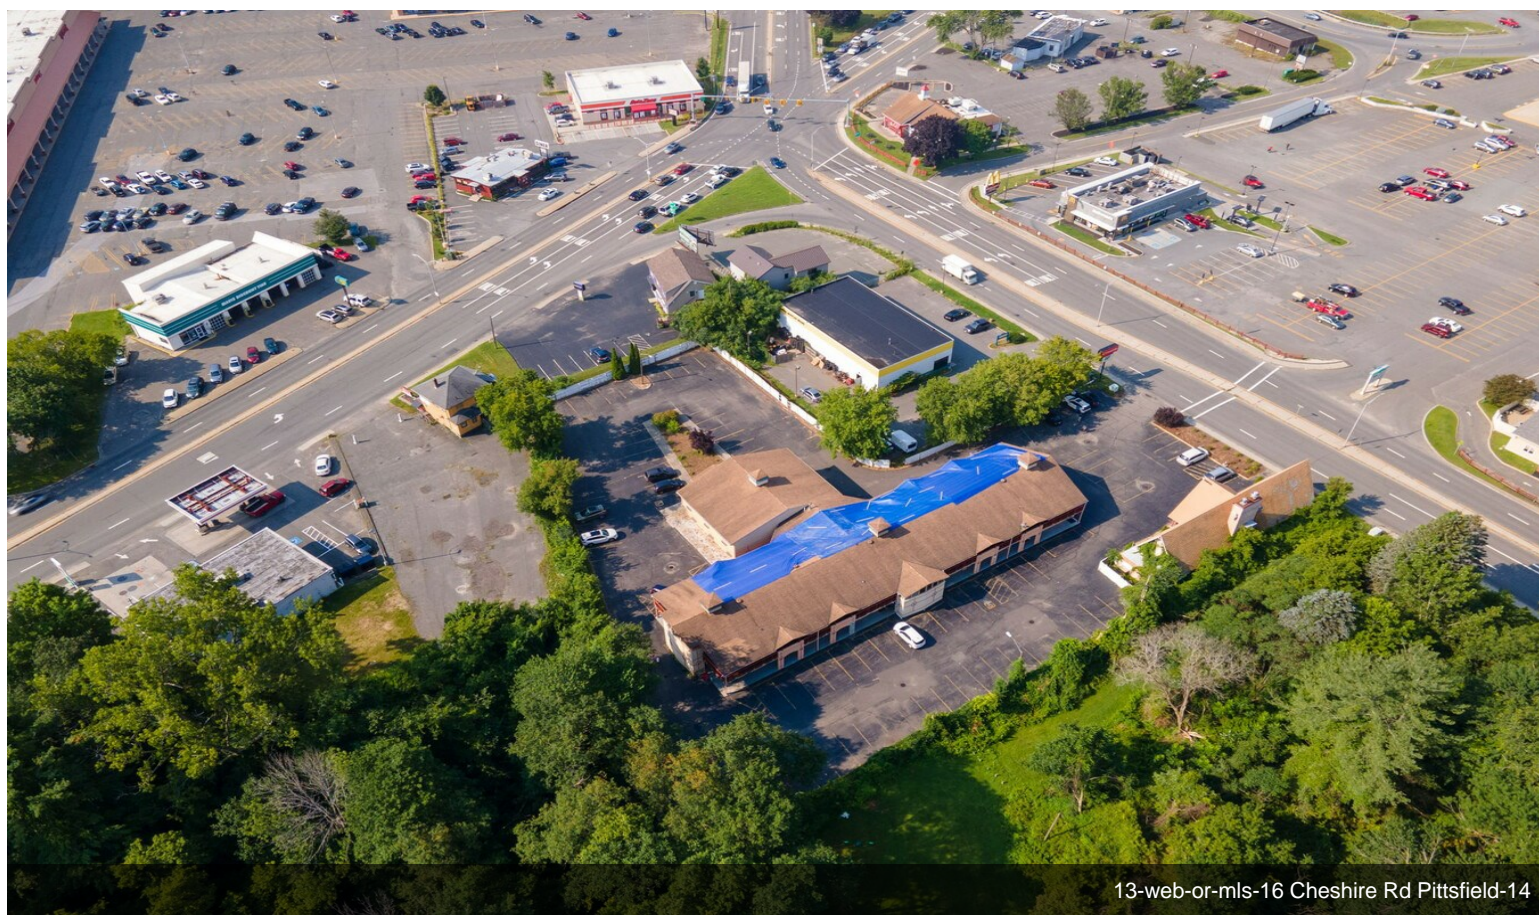

Property Photos

13-web-or-mls-16 Cheshire Rd Pittsfield-14