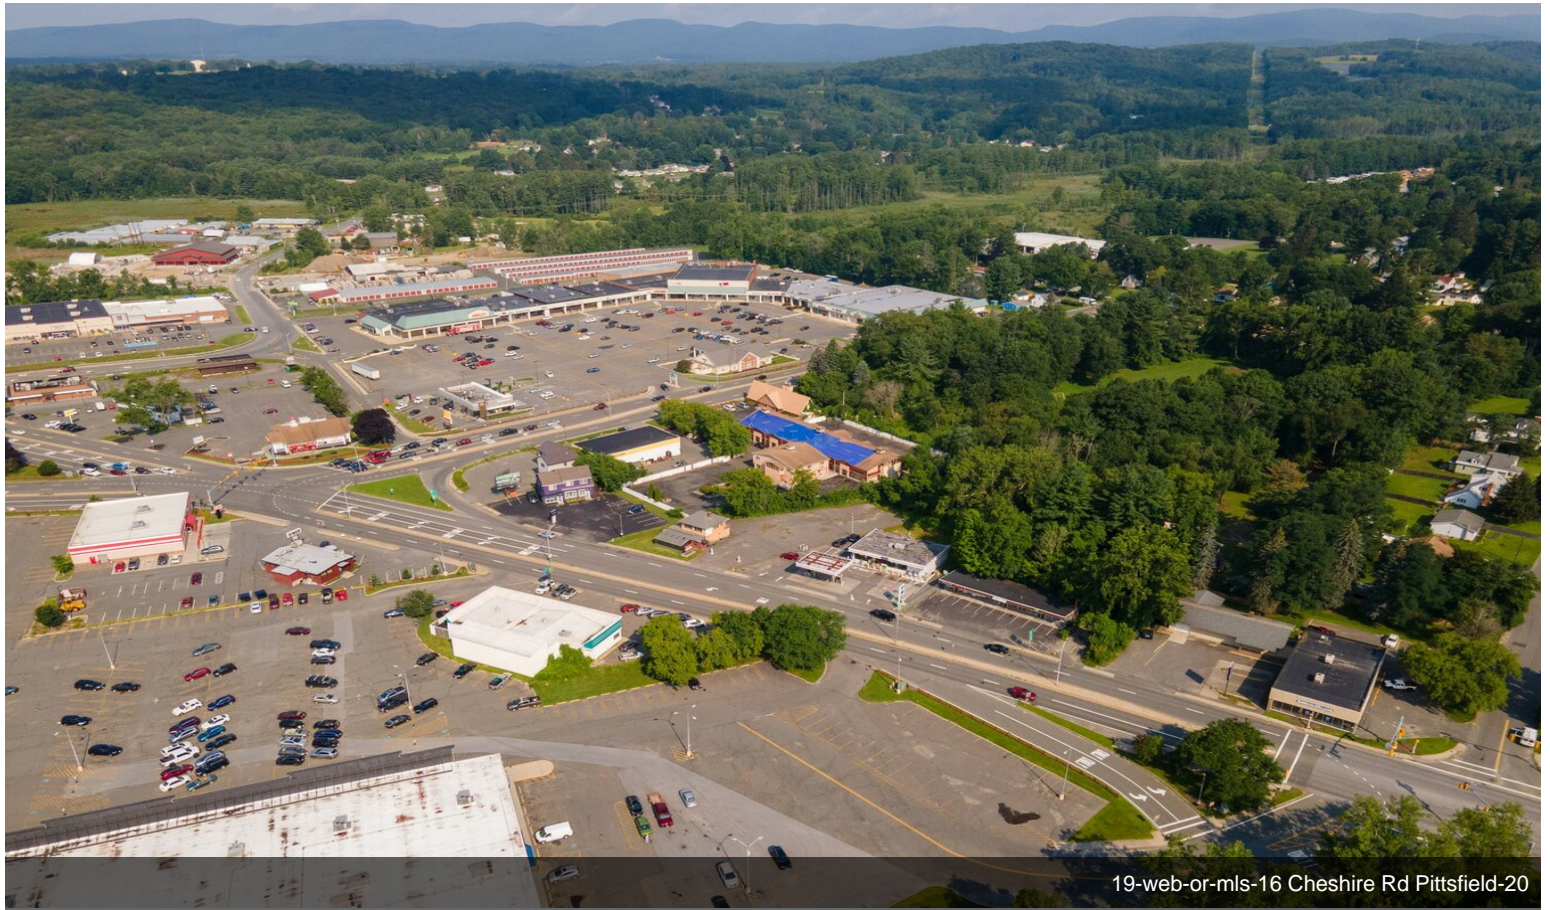

Property Photos

19-web-or-mls-16 Cheshire Rd Pittsfield-20