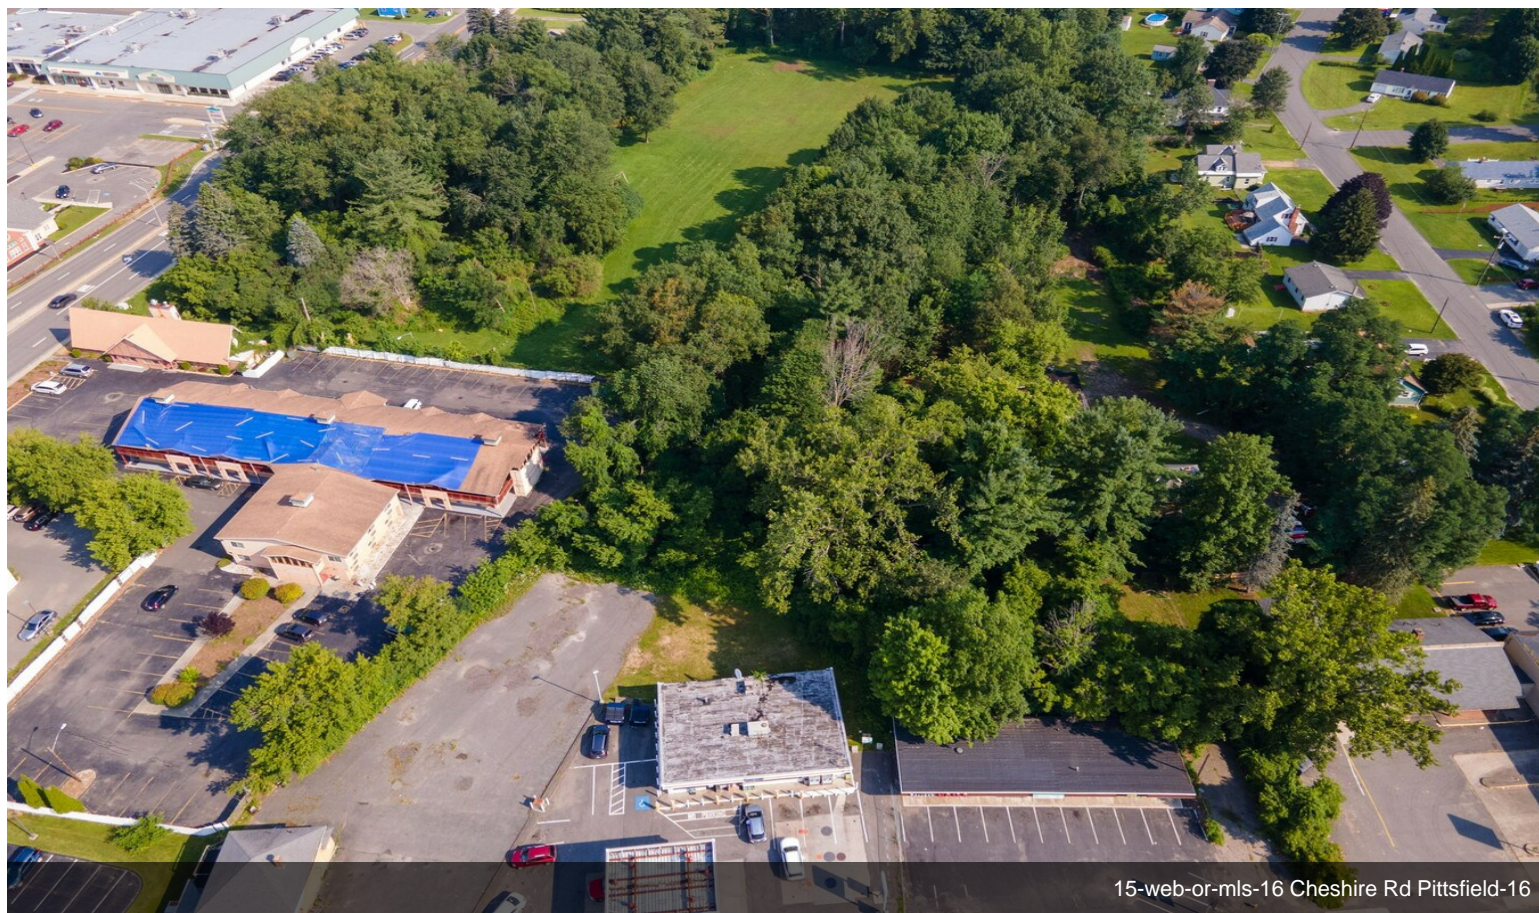

Property Photos

15-web-or-mls-16 Cheshire Rd Pittsfield-16