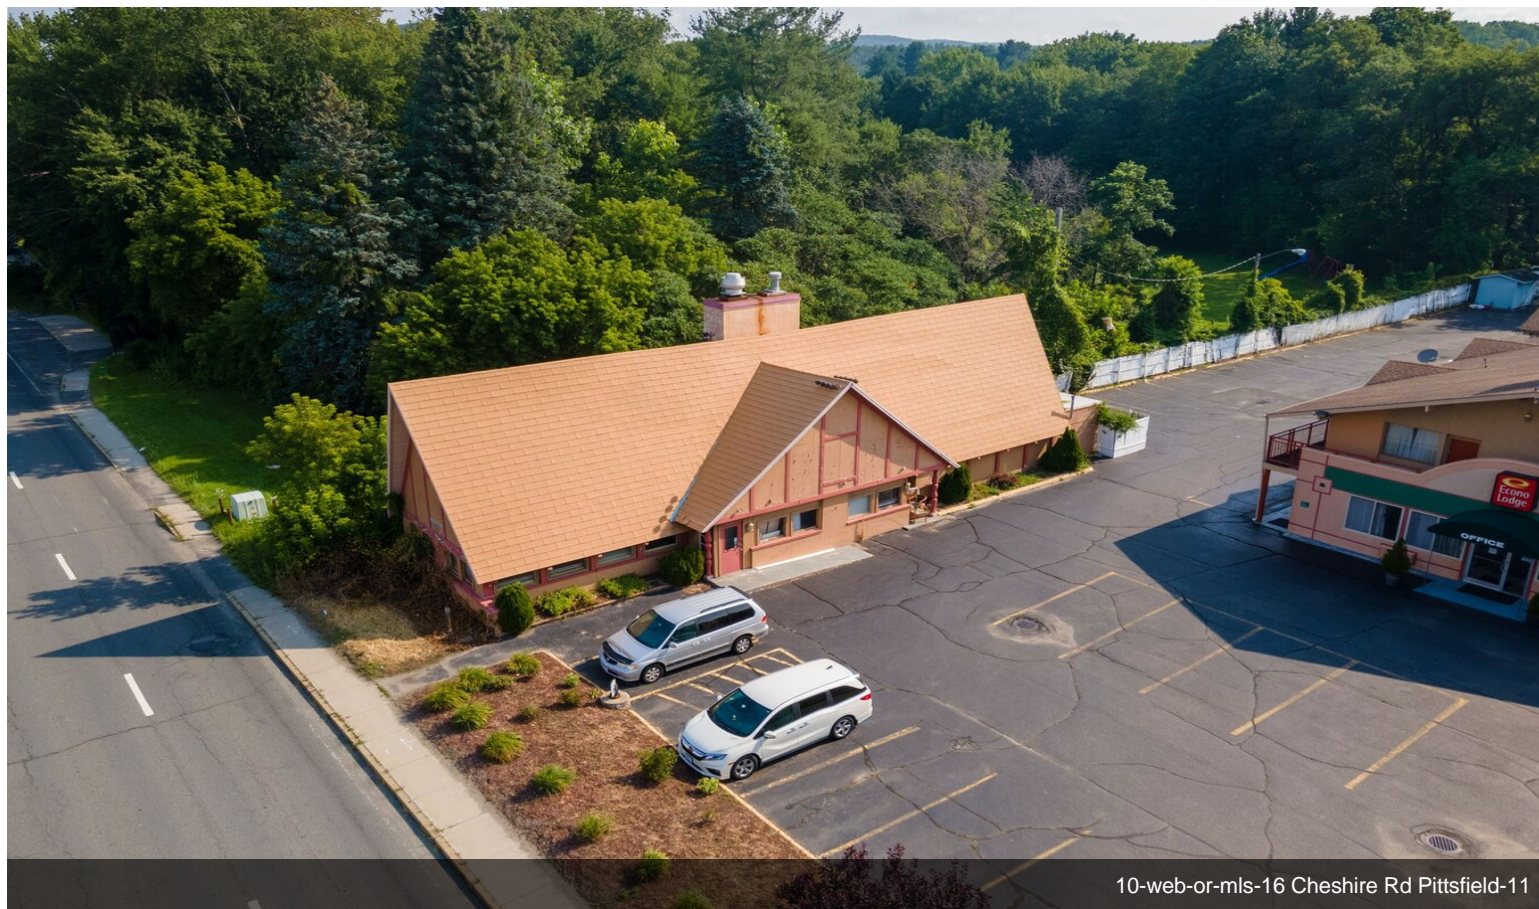

10-web-or-mls-16 Cheshire Rd Pittsfield-11