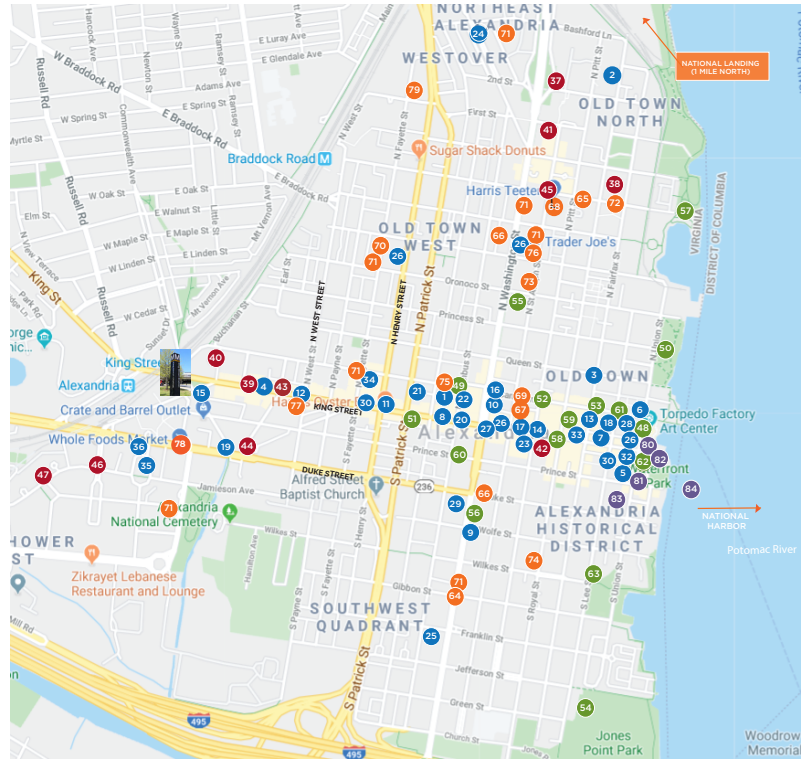

Area Amenities

RESTAURANTS

- 1 AUSTIN GRILL
- 2 BASTILLE
- 3 BILBO BAGGINS
- 4 BRABO BY ROBERT WEIDMANE
- 5 CHADWICKS
- 6 CHART HOUSE RESTAURANT
- 7 DANIEL O'CONNELL'S
- 8 EAMONN'S
- 9 FIREHOOK BAKERY
- 10 CHIPOTLE
- 11 HANK'S OYSTER BAR
- 12 HARD TIMES CAFE
- 13 II PORTO RISTORANTE
- 14 JACKSON 20
- 15 JOE THEISMANN'S
- 16 KING STREET BLUES
- 17 LA MADELEINE
- 18 LANDINI BROTHERS
- 19 LAPORTA'S RESTAURANT
- 20 LAS TAPAS
- 21 THE MAJESTIC
- 22 MURPHY'S
- 23 RESTAURANT EVE
- 24 RUSTICO
- 25 SOUTHSIDE 815
- 26 STARBUCKS (X4)
- 27 THE COLUMBIA FIREHOUSE
- 28 THE FISH MARKET
- 29 TRATTORIA DA FRANCO
- 30 UNION STREET PUBLIC HOUSE
- 31 VERMILION
- 32 VIRTUE FEED AND GRAIN
- 33 WAREHOUSE BAR & GRILL
- 34 FIVE GUYS
- 35 PANERA
- 36 POTBELLY

HOTELS

- 37 BEST WESTERN
- 38 CROWNE PLAZA HOTEL
- 39 HAMPTON INN
- 40 HILTON
- 41 HOLIDAY INN & SUITES
- 42 KIMPTON HOTEL & SPA
- 43 LORIENT HOTEL & SPA
- 44 RESIDENCE INN DUKE STREET
- 45 SHERATON SUITES
- 46 WESTIN ALEXANDRIA
- 47 RESIDENCE INN CARYLE

WATERFRONT

- 80 ADMIRAL TILP TOUR BOAT & DANDY
- 81 ALEXA - NATIONAL HARBOR WATER TAXI
- 82 ALEXANDRIA CITY MARINA
- 83 CHERRY BLOSSOM PADDLEWHEELER
- 84 NATIONAL HARBOR

Public Transportation	Drive	Walk	Distance
Transit/Subway			
Braddock Road Transit Stop (Blue, Yellow)	5 min	14 min	0.7 mi
Commuter Rail			
Alexandria Commuter Rail (Manassas)	9 min	12 min	0.7 mi
Crystal City Commuter Rail (Manassas)	11 min		3.6 mi
Airport			
Ronald Reagan Washington National Airport	10 min		4.0 mi
Washington Dulles International Airport	42 min		32.3 mi

Collection Street	Cross Street	Traffic Vol	Year	Distance
N Pitt St	Montgomery St S	4,600	2016	0.06 mi
Montgomery St	N Saint Asaph St W	3,300	2016	0.08 mi
1st St	N Pitt St E	4,500	2016	0.12 mi
Wythe St	Tivoli Psg W	5,400	2016	0.14 mi
1st St	N Saint Asaph St E	6,500	2016	0.15 mi