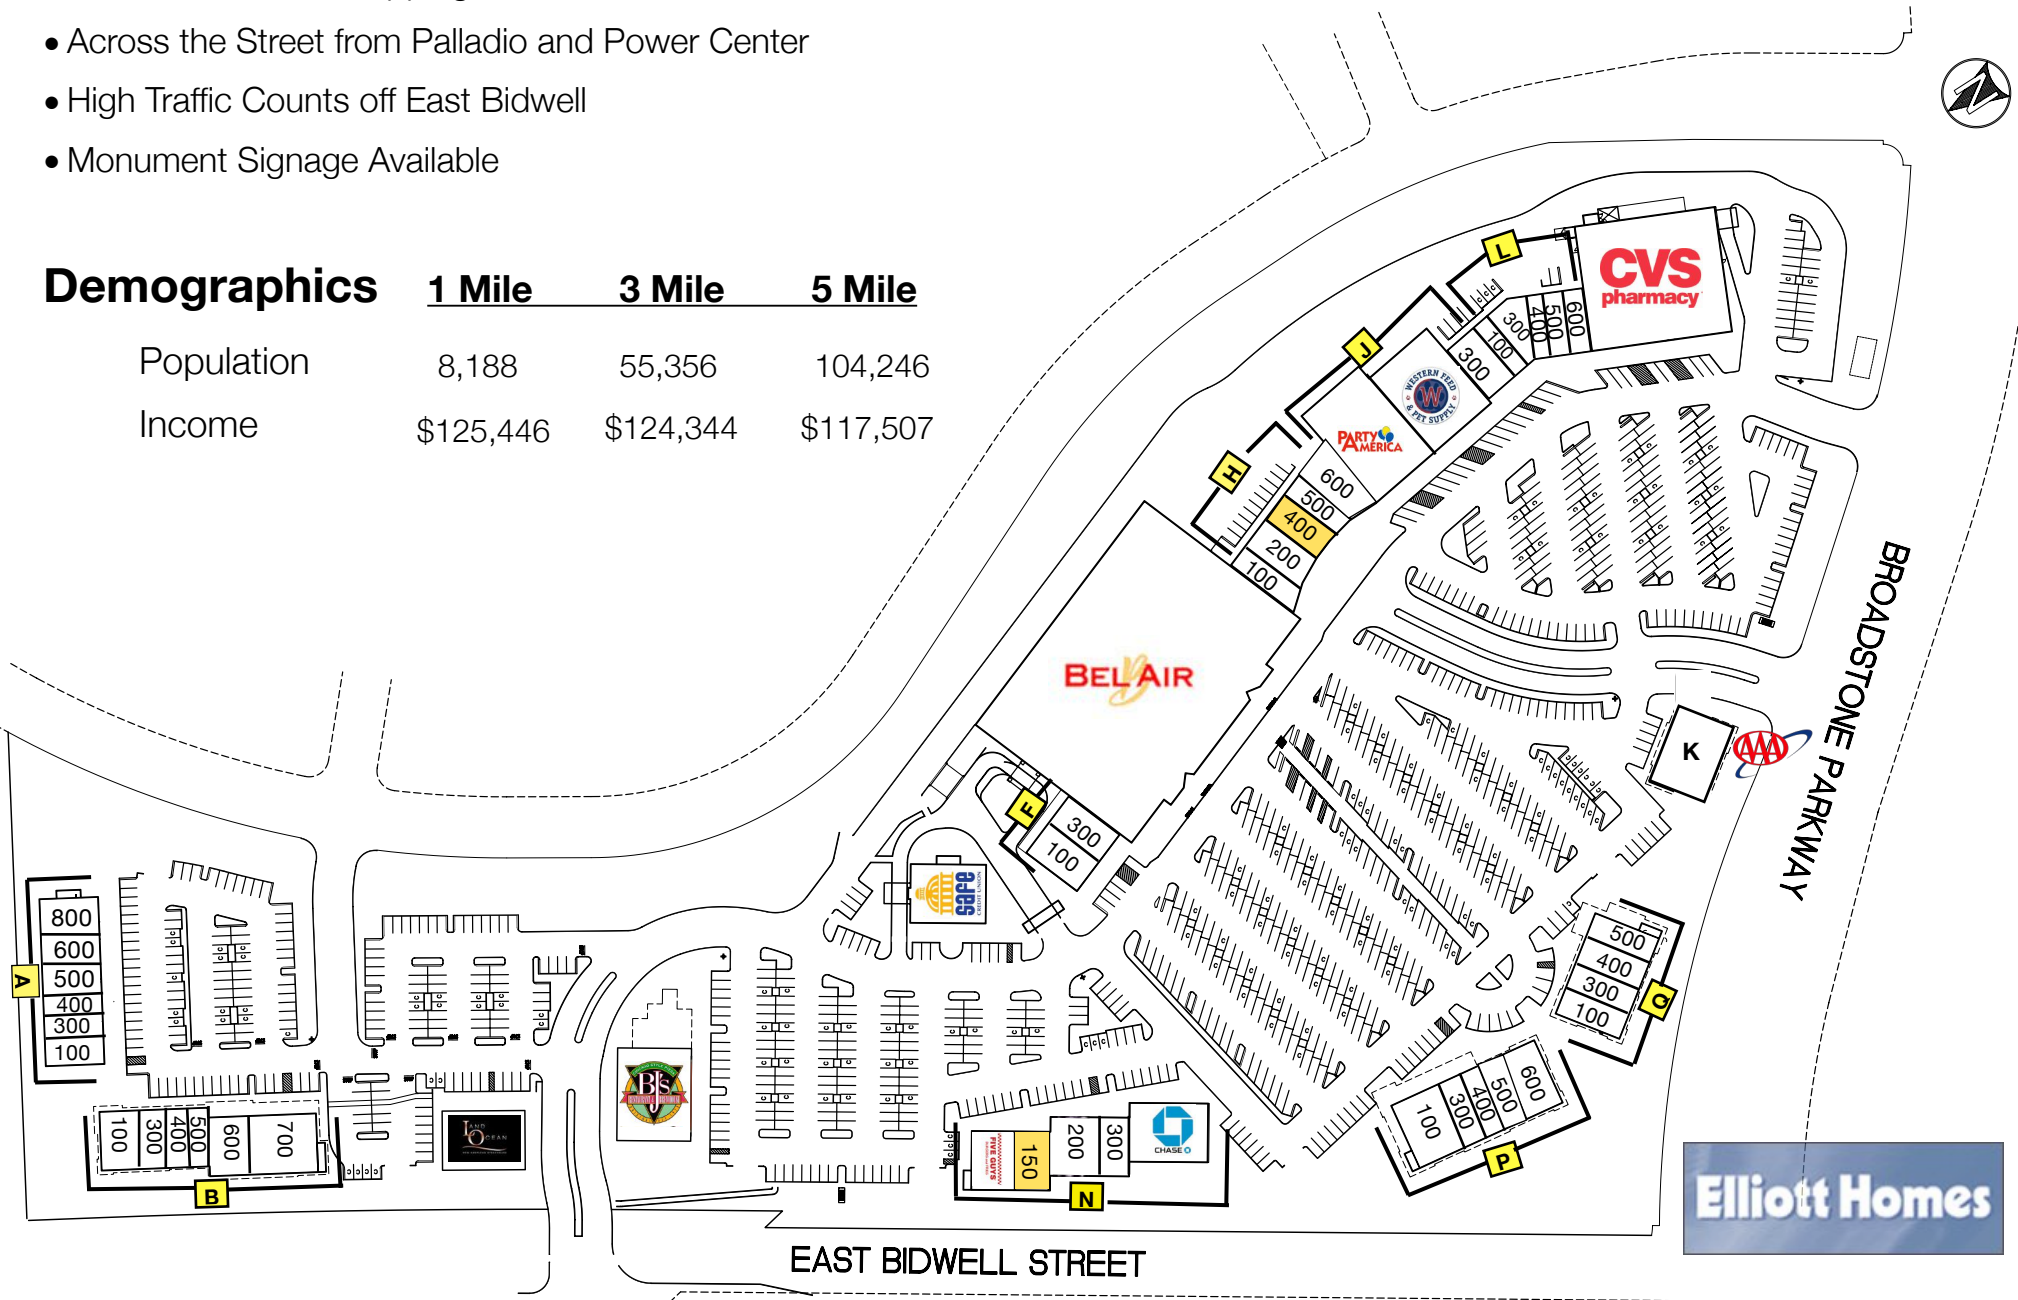

Broadstone Marketplace

Prime Retail Location Available

2700 East Bidwell St | Folsom, CA

Exclusively Listed By **Bob Shahlaie**
(916) 708-5977
bob@gqnorth.com
DRE# 01441761

The information provided while not guaranteed has been secured from sources we deem reliable. However, no warranty or representation express or implied is made as to the accuracy of the information contained herein. All information should be verified by the recipient prior to purchase or execution of legal documents.

Property Information

- 2 Spaces Available ±1,650 SF - ±2,303 SF
- **Asking \$2.50 PSF + NNN**
- Bel-Air anchored Shopping Center
- Across the Street from Palladio and Power Center
- High Traffic Counts off East Bidwell
- Monument Signage Available

Call, Text or Email

10018 Fair Oaks Blvd | Fair Oaks, CA 95628

O - 916.678.0880

F - 916.880.5566

www.GQNorth.com

info@gqnorth.com

Demographics

	1 Mile	3 Mile	5 Mile
Population	8,188	55,356	104,246
Income	\$125,446	\$124,344	\$117,507