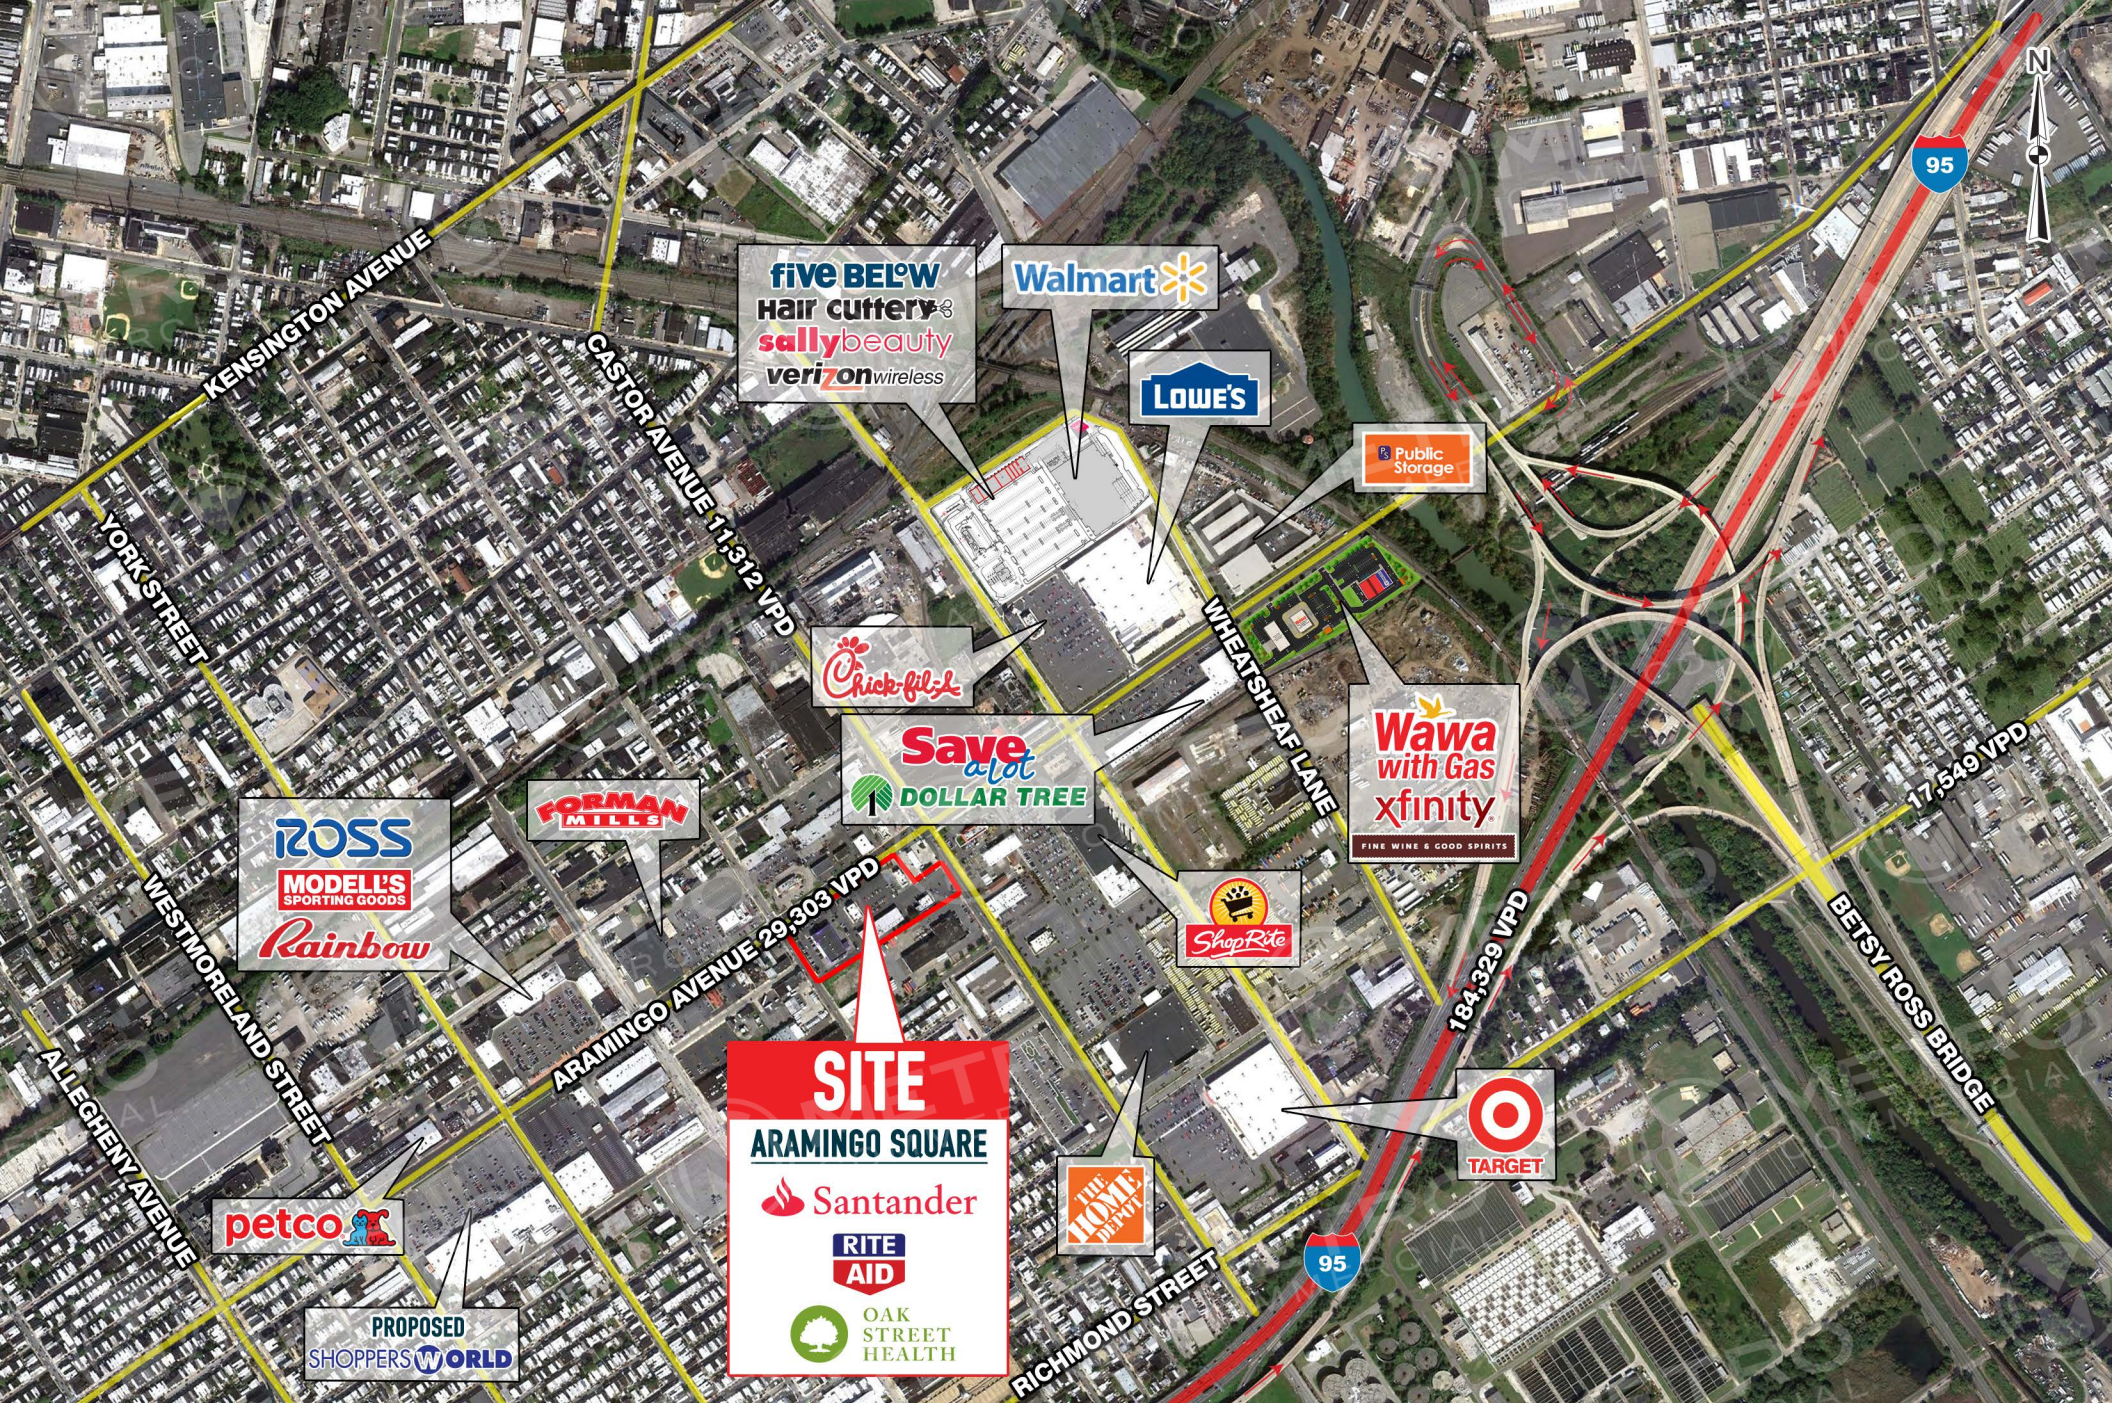

five BELOW
Hair cutters &
sallybeauty
verizon wireless

Walmart

LOWE'S

Public Storage

Chick-fil-ly

Save a Lot
DOLLAR TREE

Wawa
with Gas
xfinity
FINE WINE & GOOD SPIRITS

ROSS
MODELL'S SPORTING GOODS
Rainbow

FORMAN MILLS

Shop Rite

SITE
ARAMINGO SQUARE
Santander
RITE AID
OAK STREET HEALTH

TARGET

THE HOME DEPOT

petco

PROPOSED SHOPPERS WORLD

ARAMINGO SQUARE
PHILADELPHIA, PA