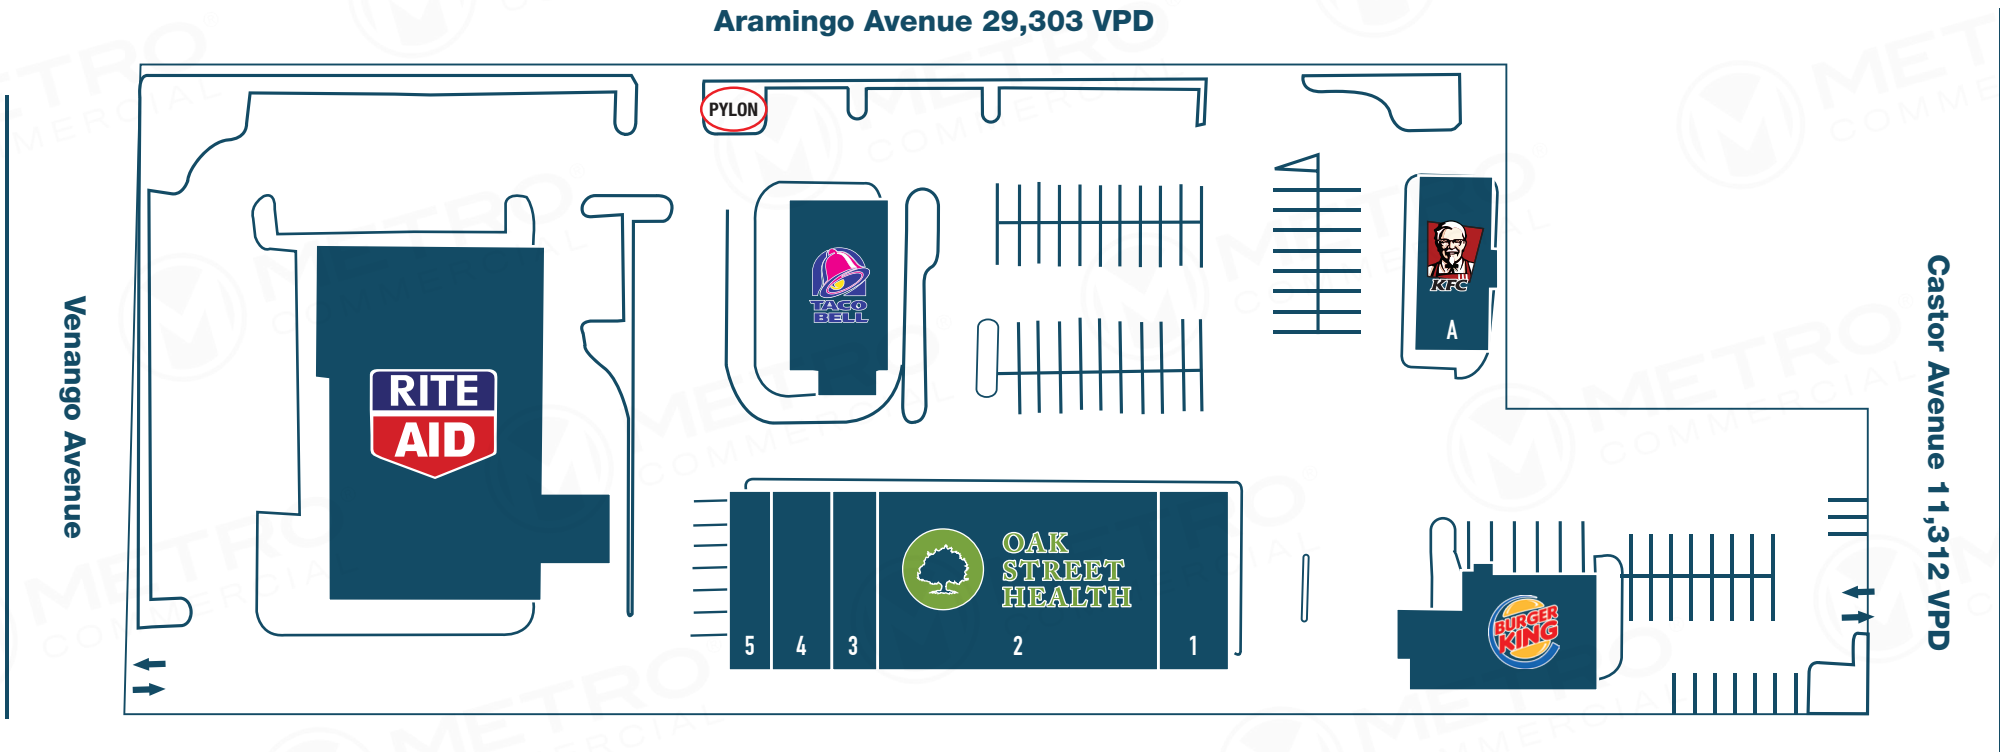

## property highlights.

- Highly visible pad opportunity on Aramingo Avenue
- Centrally located in high barrier to entry Port Richmond market
- Full access from Aramingo Ave, Castor Ave, and Venango Street
- Just over 1 mile from I-95 ramp
- Owned and Managed by

sbenson@metrocommercial.com

**Aramingo Avenue 29,303 VPD**

1	SANTANDER BANK	4	KEYSTONE REHAB
2	OAK STREET HEALTH	5	ARAMINGO CLEANERS
3	EDGE CLOTHING	PAD A	KFC

The information and images contained herein are from sources deemed reliable. However, Metro Commercial Real Estate, Inc. makes no representation whatsoever as to their accuracy or authenticity. Images shown may be modified for illustrative purposes. Images may be out-of-date and not current. 7.02.19