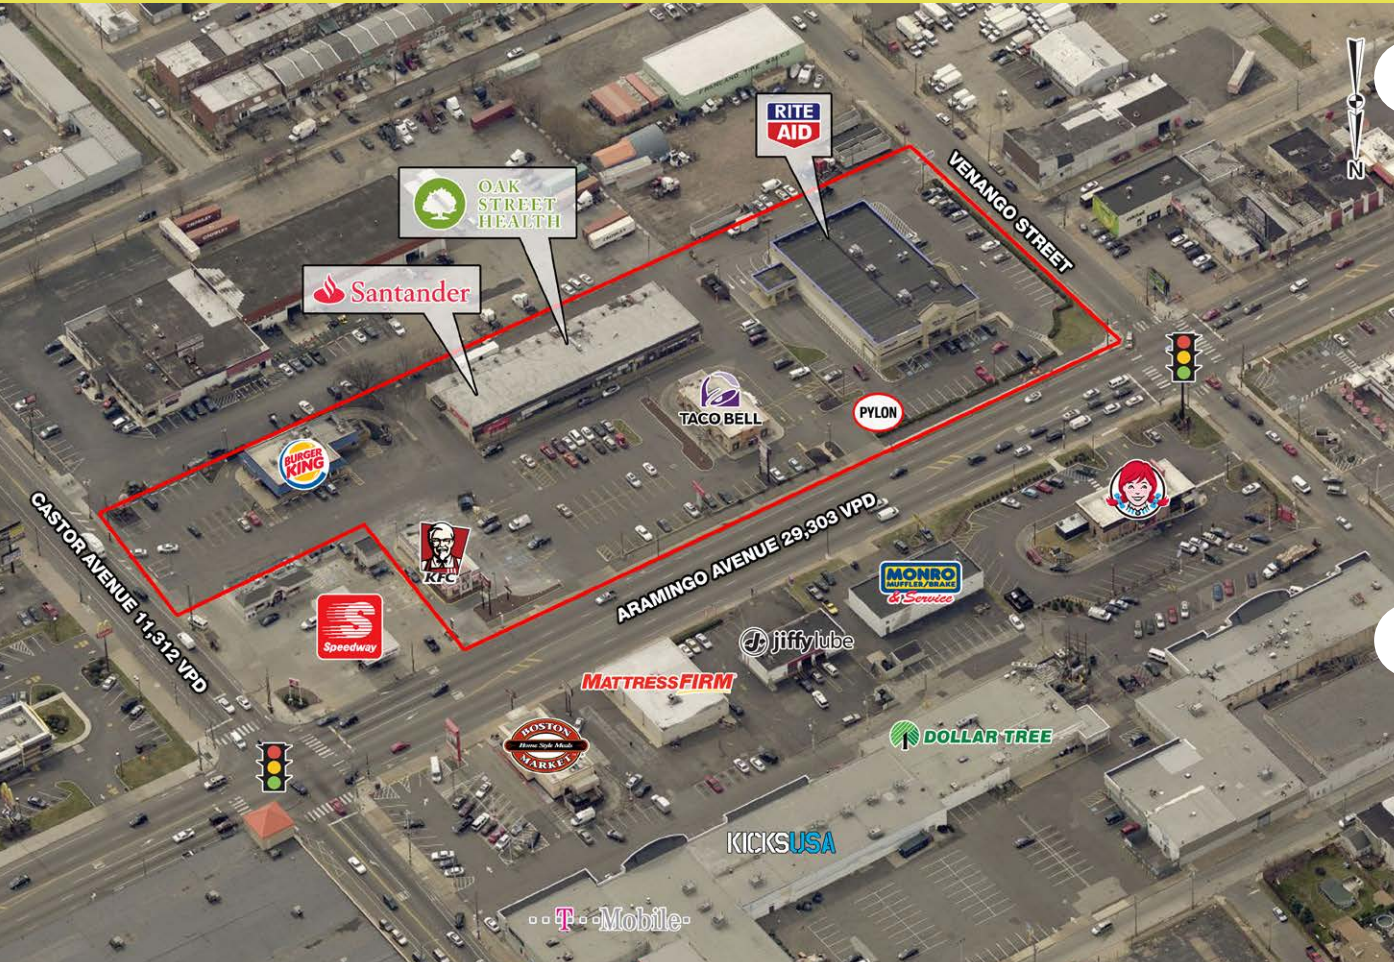

# ARAMINGO SQUARE

3621 ARAMINGO AVENUE, PHILADELPHIA PA

FULLY LEASED

JOIN

## property highlights.

- Highly visible pad opportunity on Aramingo Avenue
- Centrally located in high barrier to entry Port Richmond market
- Full access from Aramingo Ave, Castor Ave, and Venango Street
- Just over 1 mile from I-95 ramp
- Owned and Managed by

## stats.

2017 DEMOGRAPHICS*	1 MILE	3 MILES	5 MILES
EST. POPULATION	36,590	318,024	904,100
EST. HOUSEHOLDS	12,535	106,623	336,046
EST. AVG. HH INCOME	\$47,008	\$45,453	\$62,819

ARAMINGO AVENUE TRAFFIC COUNT: 29,303 VPD \*ESRI 2017

ROSS  
MODELL'S SPORTING GOODS  
Rainbow

FORMAN MILLS

Shop Rite

**SITE**  
ARAMINGO SQUARE  
Santander  
RITE AID  
OAK STREET HEALTH

TARGET

THE HOME DEPOT

petco

PROPOSED SHOPPERS WORLD