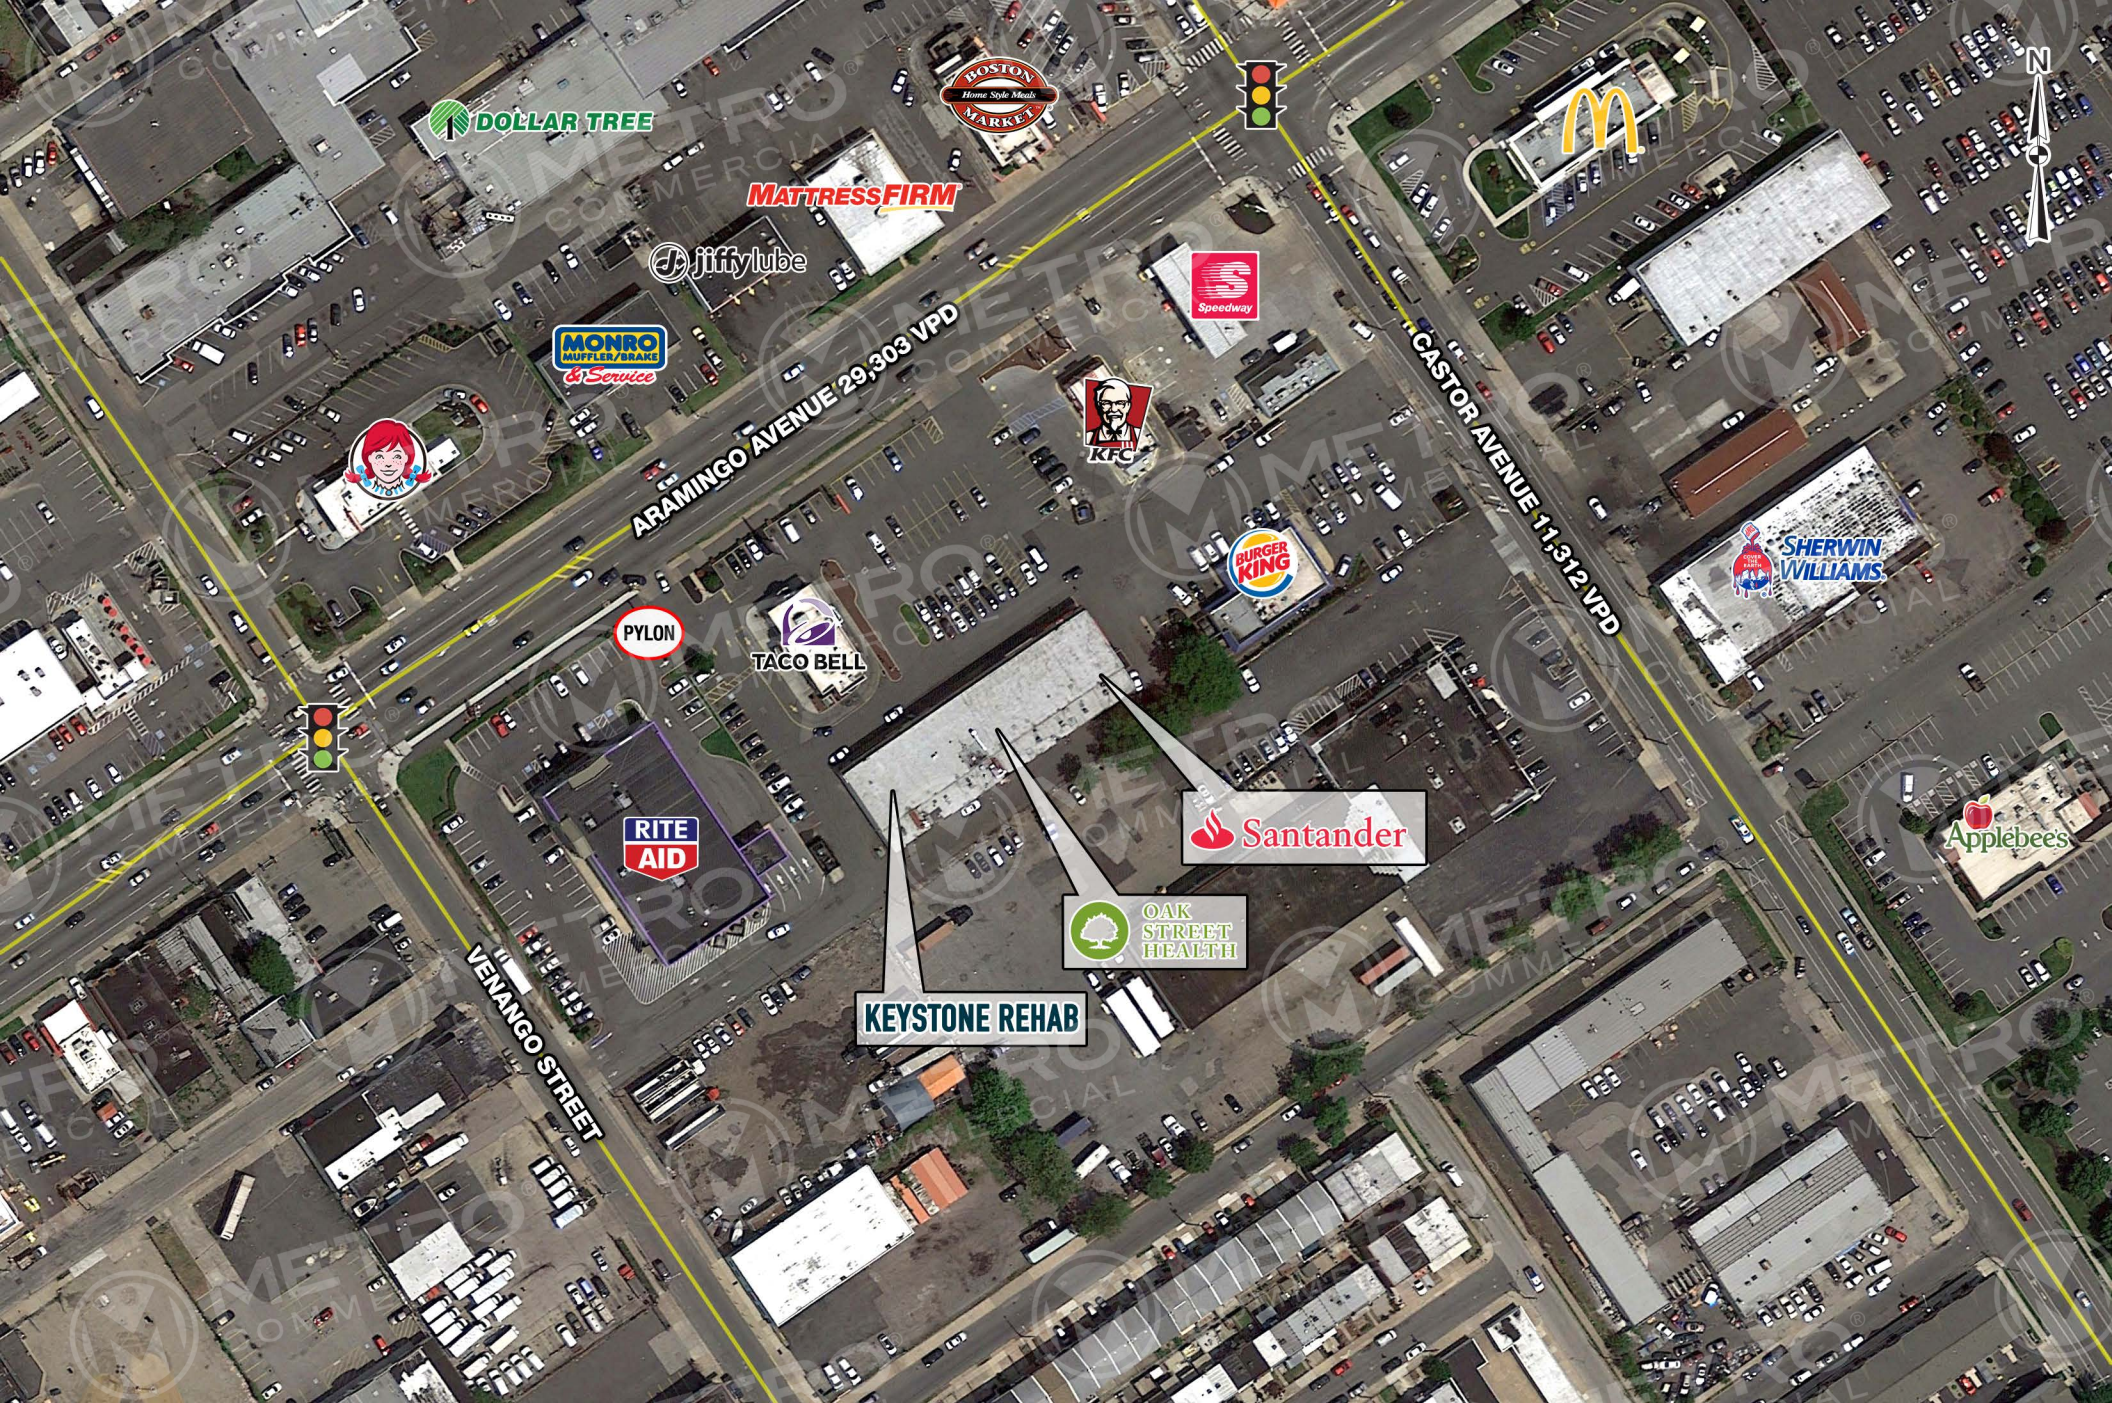

## property highlights.

- Highly visible pad opportunity on Aramingo Avenue
- Centrally located in high barrier to entry Port Richmond market
- Full access from Aramingo Ave, Castor Ave, and Venango Street
- Just over 1 mile from I-95 ramp
- Owned and Managed by

sbenson@metrocommercial.com

**Aramingo Avenue 29,303 VPD**

1	SANTANDER BANK	4	KEYSTONE REHAB
2	OAK STREET HEALTH	5	ARAMINGO CLEANERS
3	EDGE CLOTHING	PAD A	KFC

The information and images contained herein are from sources deemed reliable. However, Metro Commercial Real Estate, Inc. makes no representation whatsoever as to their accuracy or authenticity. Images shown may be modified for illustrative purposes. Images may be out-of-date and not current. 7.02.19

ROSS  
MODELL'S SPORTING GOODS  
Rainbow

FORMAN MILLS

Shop Rite

**SITE**  
ARAMINGO SQUARE  
Santander  
RITE AID  
OAK STREET HEALTH

TARGET

THE HOME DEPOT

petco

PROPOSED SHOPPERS WORLD