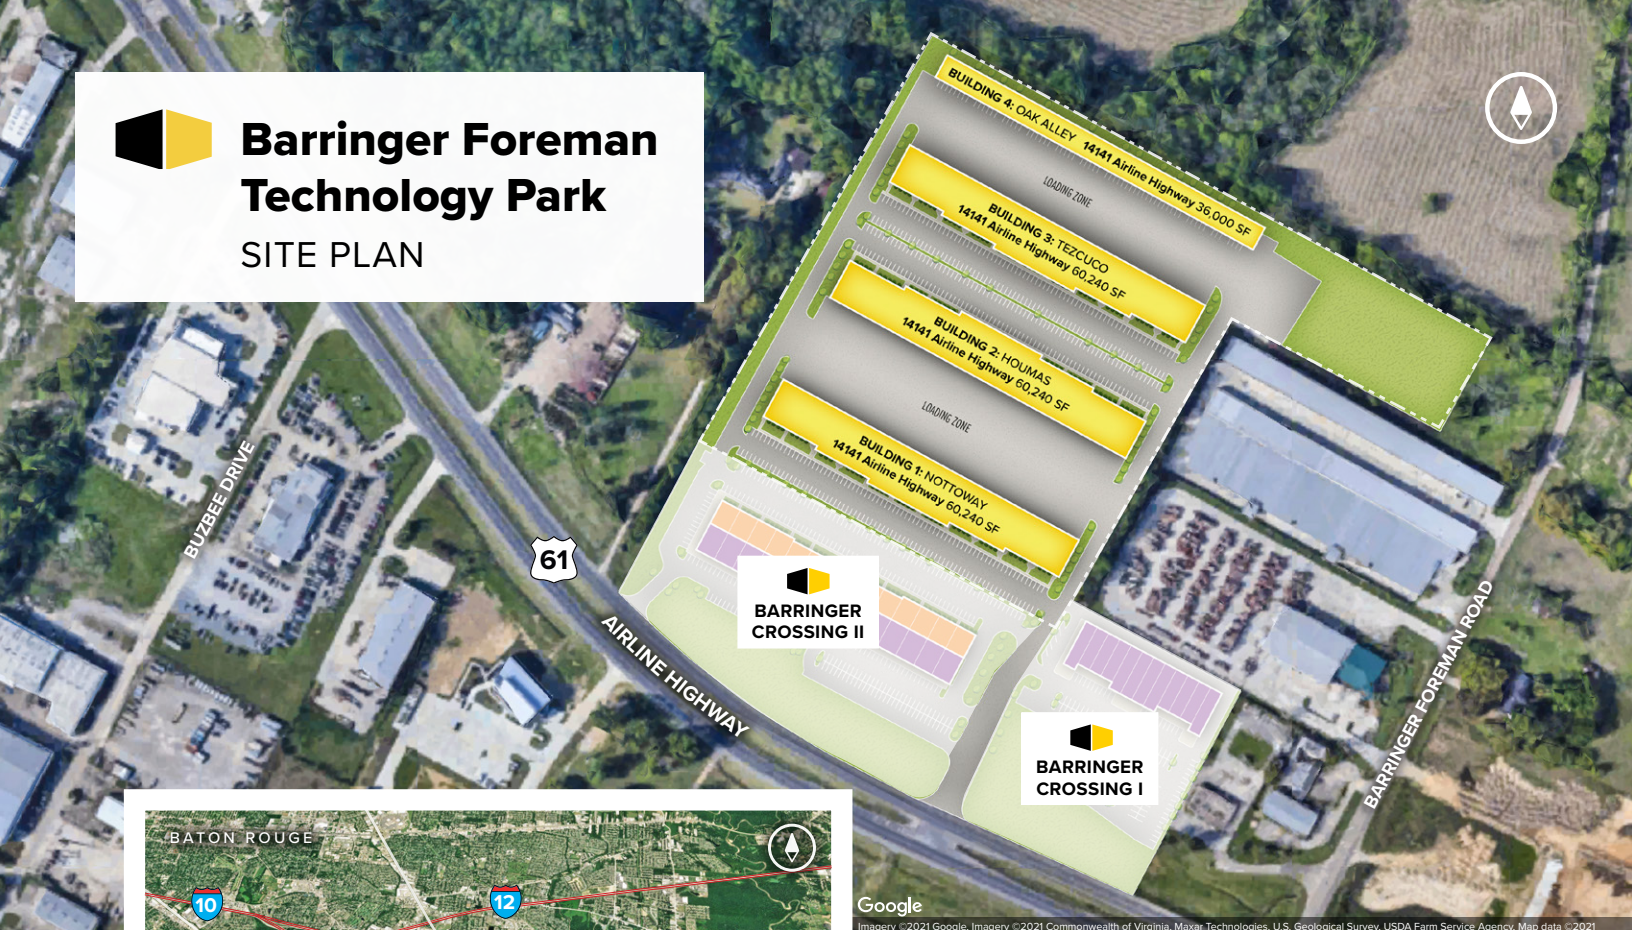

Barringer Foreman Technology Park

14141 Airline Highway

Baton Rouge, LA 70817

About Barringer Foreman Technology Park

The business park is part of a 28-acre business community on Airline Highway in South Baton Rouge and features 216,720 square feet of flex/R&D space.

For more information on Barringer Foreman Technology Park, visit: sjpi.com/barringertech

Flex/R&D Buildings

14141 Airline Highway

Building 1 Nottoway	60,240 SF
Building 2 Houmas	60,240 SF
Building 3 Tezcuco	60,240 SF
Building 4 Oak Alley	36,000 SF

Barringer Foreman Technology Park

SITE PLAN

Scan with your mobile device to take a virtual tour, download floor plans and more!

Contact Us

For additional leasing information or to schedule a tour, contact: