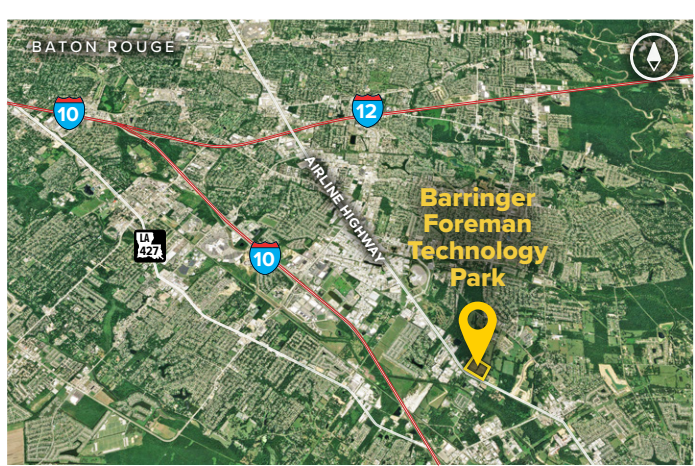

Barringer Foreman Technology Park

SITE PLAN

Scan with your mobile device to take a virtual tour, download floor plans and more!

Contact Us

For additional leasing information or to schedule a tour, contact:

Todd Pevey
Regional Partner, Louisiana
tpevey@sjpi.com | 225.571.1002

Louisiana Regional Headquarters:
6473 Highway 44 | Suite 201
Gonzales, LA 70737
225.257.4820 | SJPI.COM/LOUISIANA

About St. John Properties

St. John Properties, Inc. is a full-service real estate company headquartered in Baltimore, Maryland. The company owns, manages and has developed more than 21 million square feet of commercial real estate, including office, flex/R&D, warehouse, retail and residential space.

Connect with us @stjohnprop

MD | CO | LA | NV | PA | UT | VA | WI

This information contained in this publication has been obtained from sources believed to be reliable. St. John Properties makes no guarantee, warranty or representation about this information. Any projections, opinions, assumptions or estimates used here are for example only and do not represent the current or future performance of the property. Interested parties should conduct an independent investigation to determine whether the property suits their needs. REV 05/21