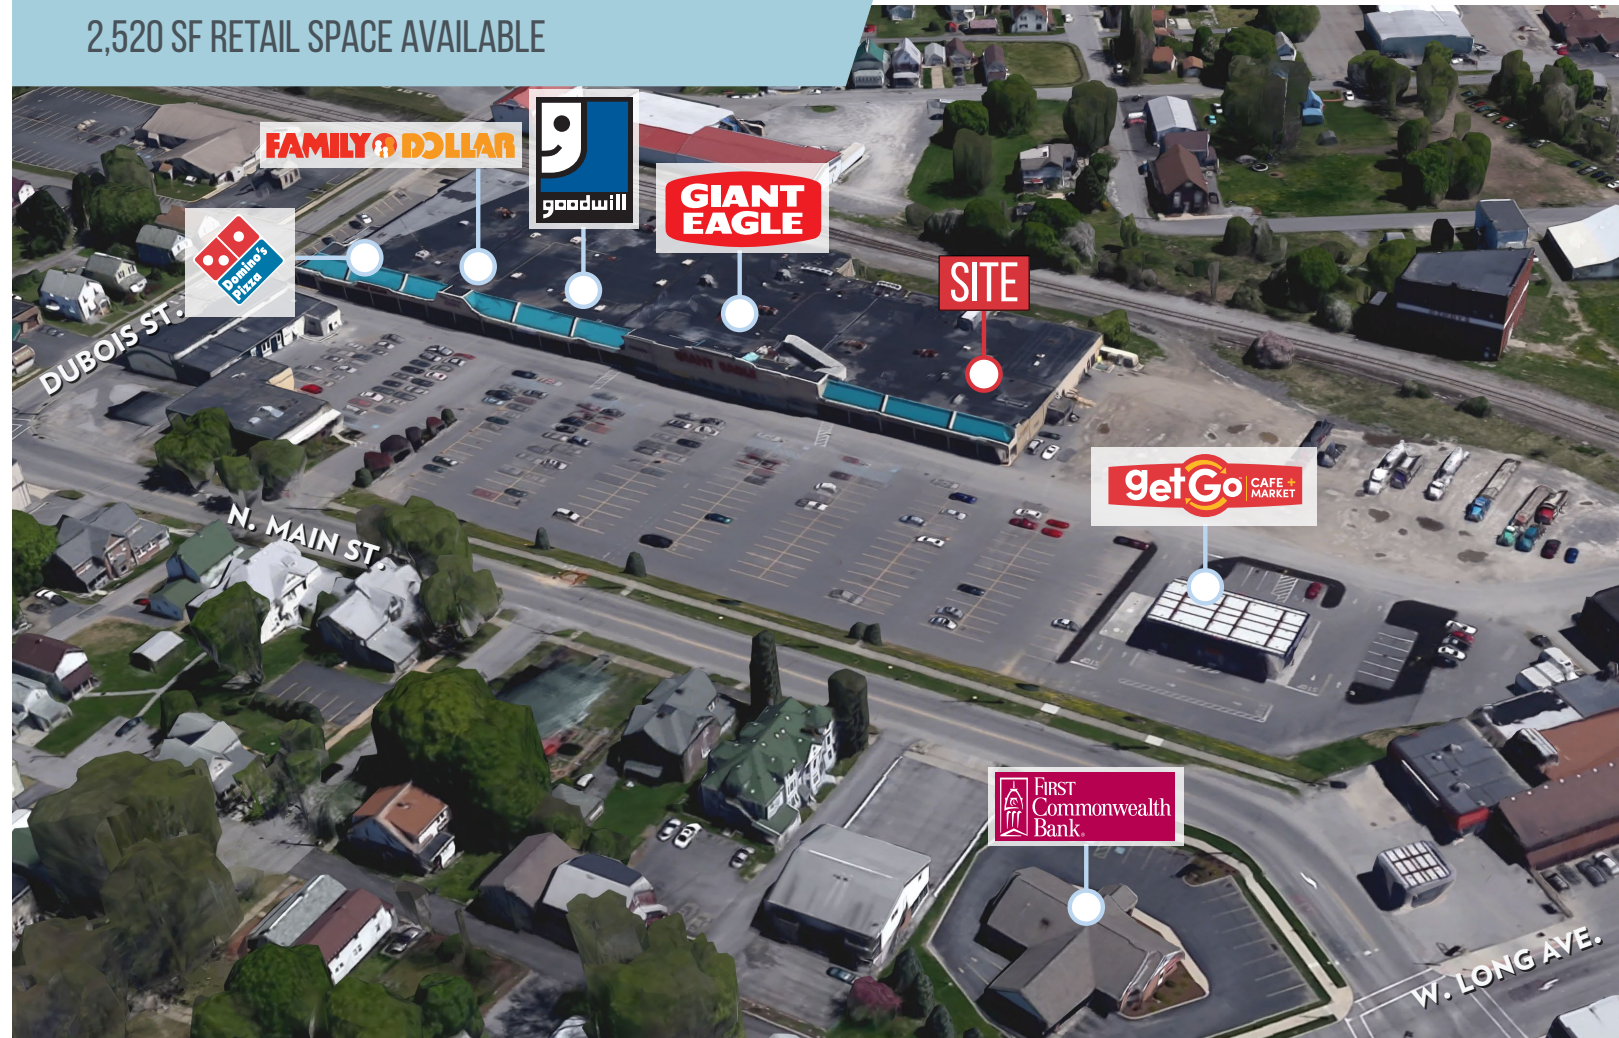

MAIN STREET MALL DUBOIS, PENNSYLVANIA

50 N. Main Street // DuBois, PA // 15801

2,520 SF RETAIL SPACE AVAILABLE

PROXIMITY TO

0.5 Mile

2.3 Miles

5 Minutes to Penn Highlands DuBois Hospital

DEMO SNAPSHOT 3 MILE RADIUS

43.8

Median Age

10,000 ADT

N. Main Street

9,700 ADT

DuBois Street

OWNED BY GIANT EAGLE, INC.

FOR LEASING INTEREST AND INQUIRIES, CONTACT: