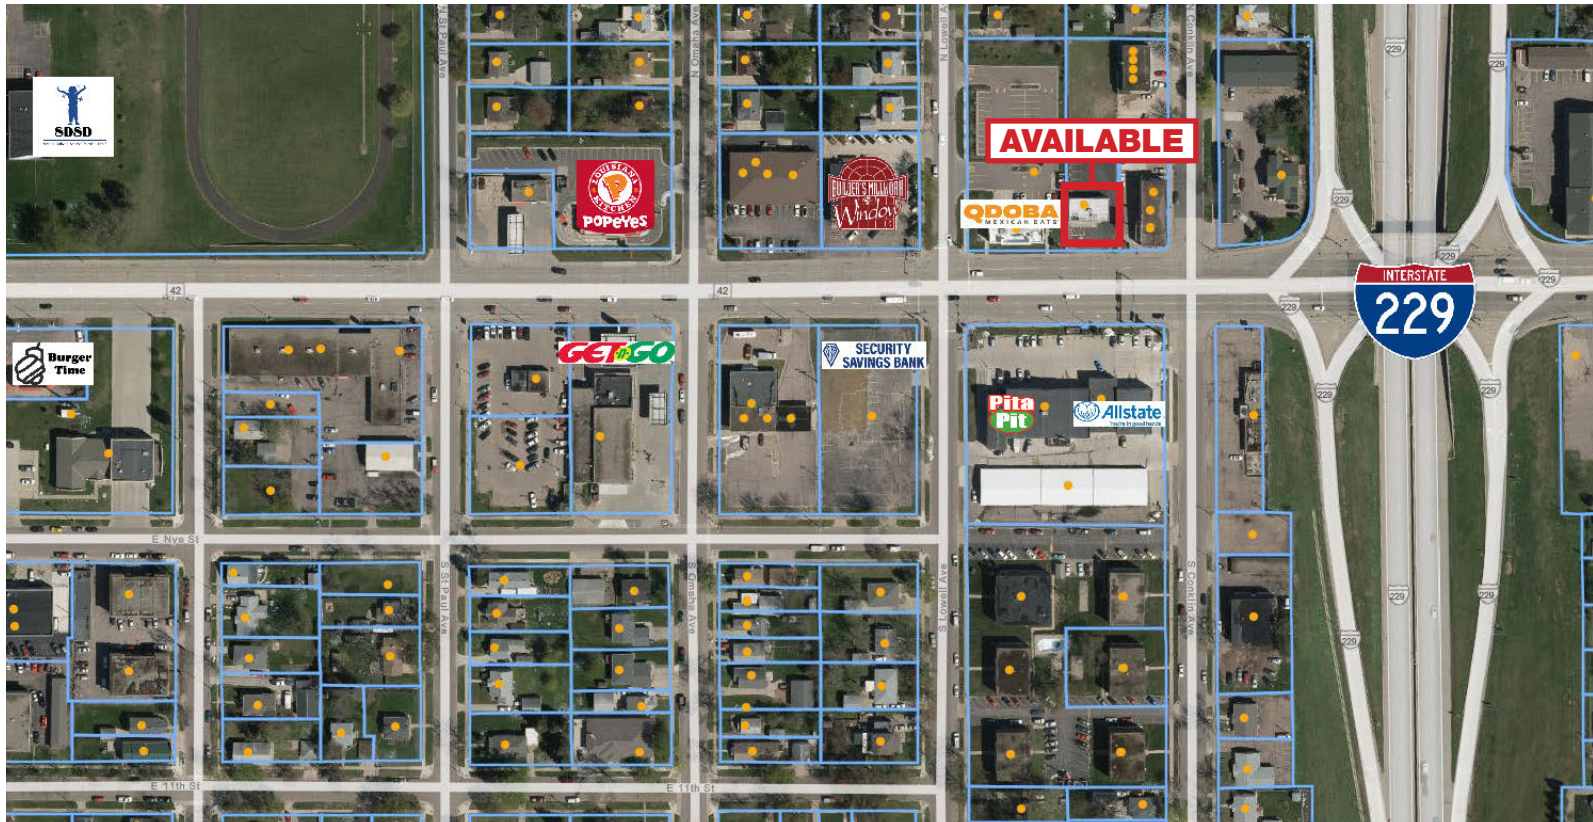

2408 E 10TH STREET

OFFICE AND SHOP FOR SALE

AERIAL VIEW

SCOTT BLOUNT 605.231.1882 | scott@lloydcompanies.com

101 S. Reid Street Ste. 201, Sioux Falls, SD 57103 | 605.323.2820
Find out more at LloydCompanies.com | Information deemed reliable, but not guaranteed.