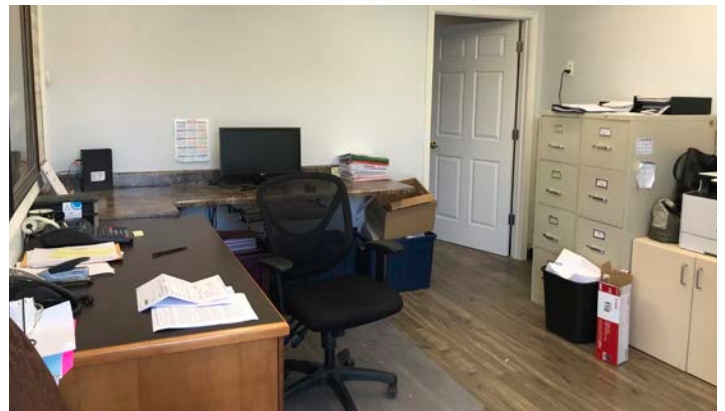

2408 E 10TH STREET

OFFICE AND SHOP FOR SALE

INTERIOR PHOTOS

SCOTT BLOUNT 605.231.1882 | scott@lloydcompanies.com

101 S. Reid Street Ste. 201, Sioux Falls, SD 57103 | 605.323.2820
Find out more at LloydCompanies.com | Information deemed reliable, but not guaranteed.