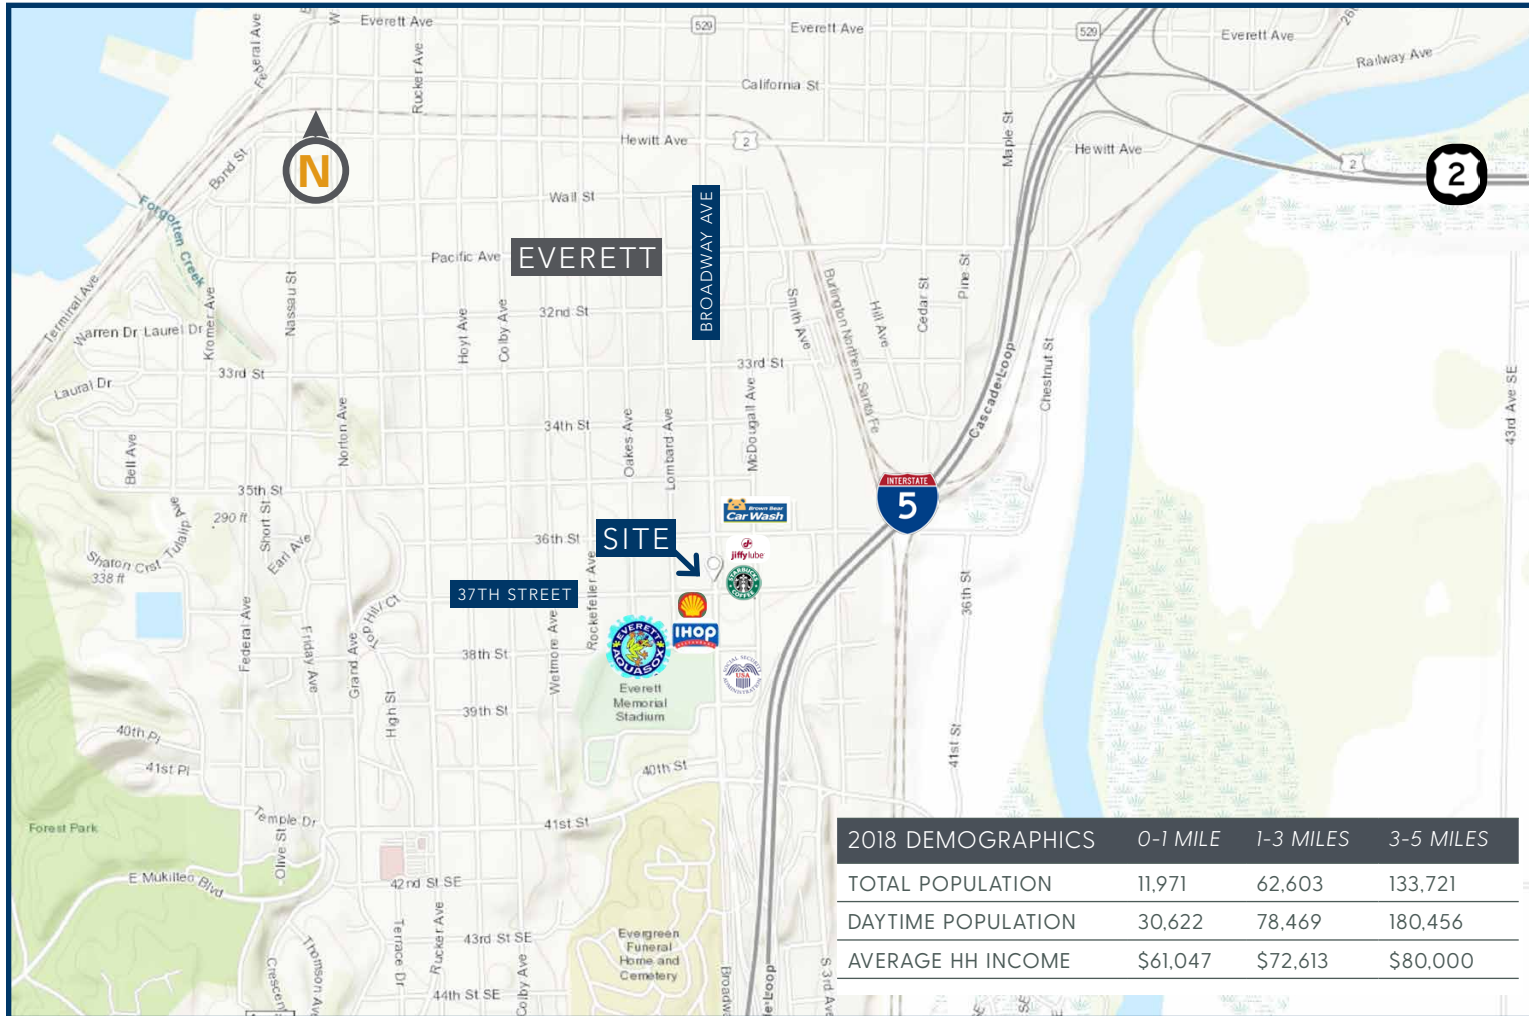

BROADWAY EVERETT RETAIL FOR LEASE

BROADWAY EVERETT RETAIL

3632 Broadway | Everett, WA 98201

Ryan Clay
425.678.6449
ryanc@jshproperties.com

 JSH | PROPERTIES, INC.

3400 188TH ST. SW SUITE 295 | LYNNWOOD, WA 98037
WWW.JSHPROPERTIES.COM

| AVAILABLE | RSF | RENT | NNN EST. | COMMENTS |
|-----------|-------|---------|----------|----------|
| SUITE 100 | 1,150 | \$29.00 | \$4.50 | |

RETAIL HIGHLIGHTS

- Brand-new retail space!
- Located on Broadway at signalized intersection
- New retail space will join Everett institution Stadium Flowers (in business since 1947), and the newly opened Verizon Store
- Close to I-5, downtown Everett, Everett Memorial Stadium (home of the Everett Aquasox, minor league affiliate of the Seattle Mariners) and Angel of the Winds Arena (home of the Everett Silvertips, WHL hockey franchise)

Brand new retail space on Broadway at intersection neighboring Verizon & Stadium Flowers.