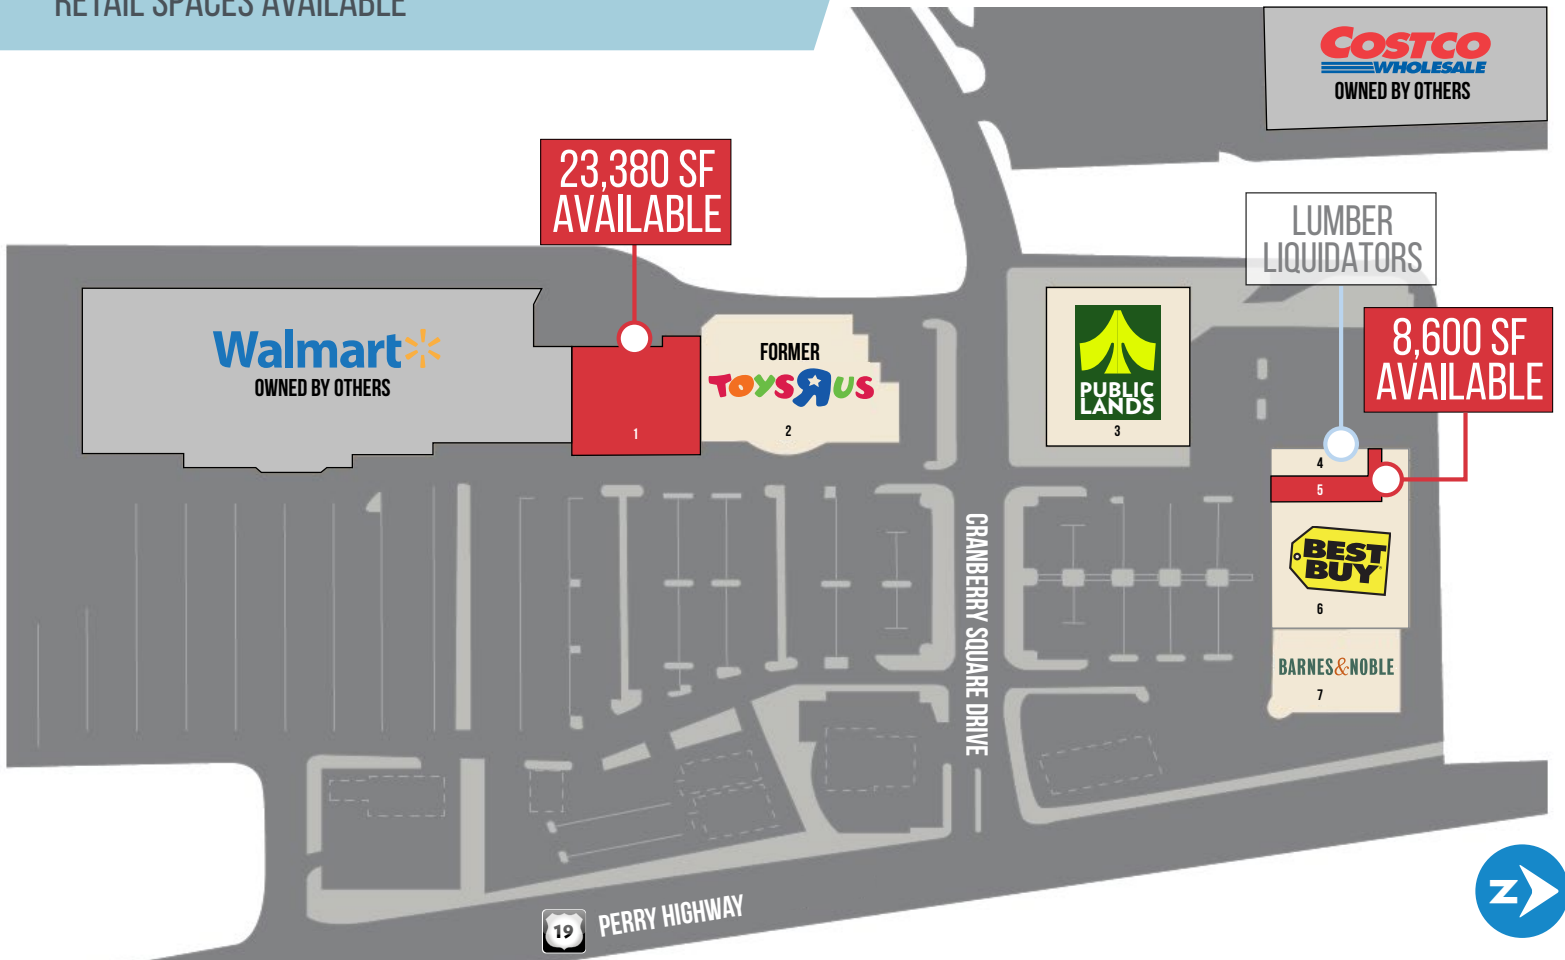

# CRANBERRY SQUARE CRANBERRY TOWNSHIP, PENNSYLVANIA

100 Cranberry Square Drive // Cranberry Township, PA // 16066

## RETAIL SPACES AVAILABLE

## PROXIMITY TO

0.5 Mile  
 0.6 Mile  
 0.1 Miles  
 0.6 Miles  
 25 Minutes to Pittsburgh  
 34 Minutes to Butler  
 32 Minutes to Pittsburgh Int. Airport

# CRANBERRY SQUARE CRANBERRY TOWNSHIP, PA

100 Cranberry Square Drive // Cranberry Township, PA // 16066