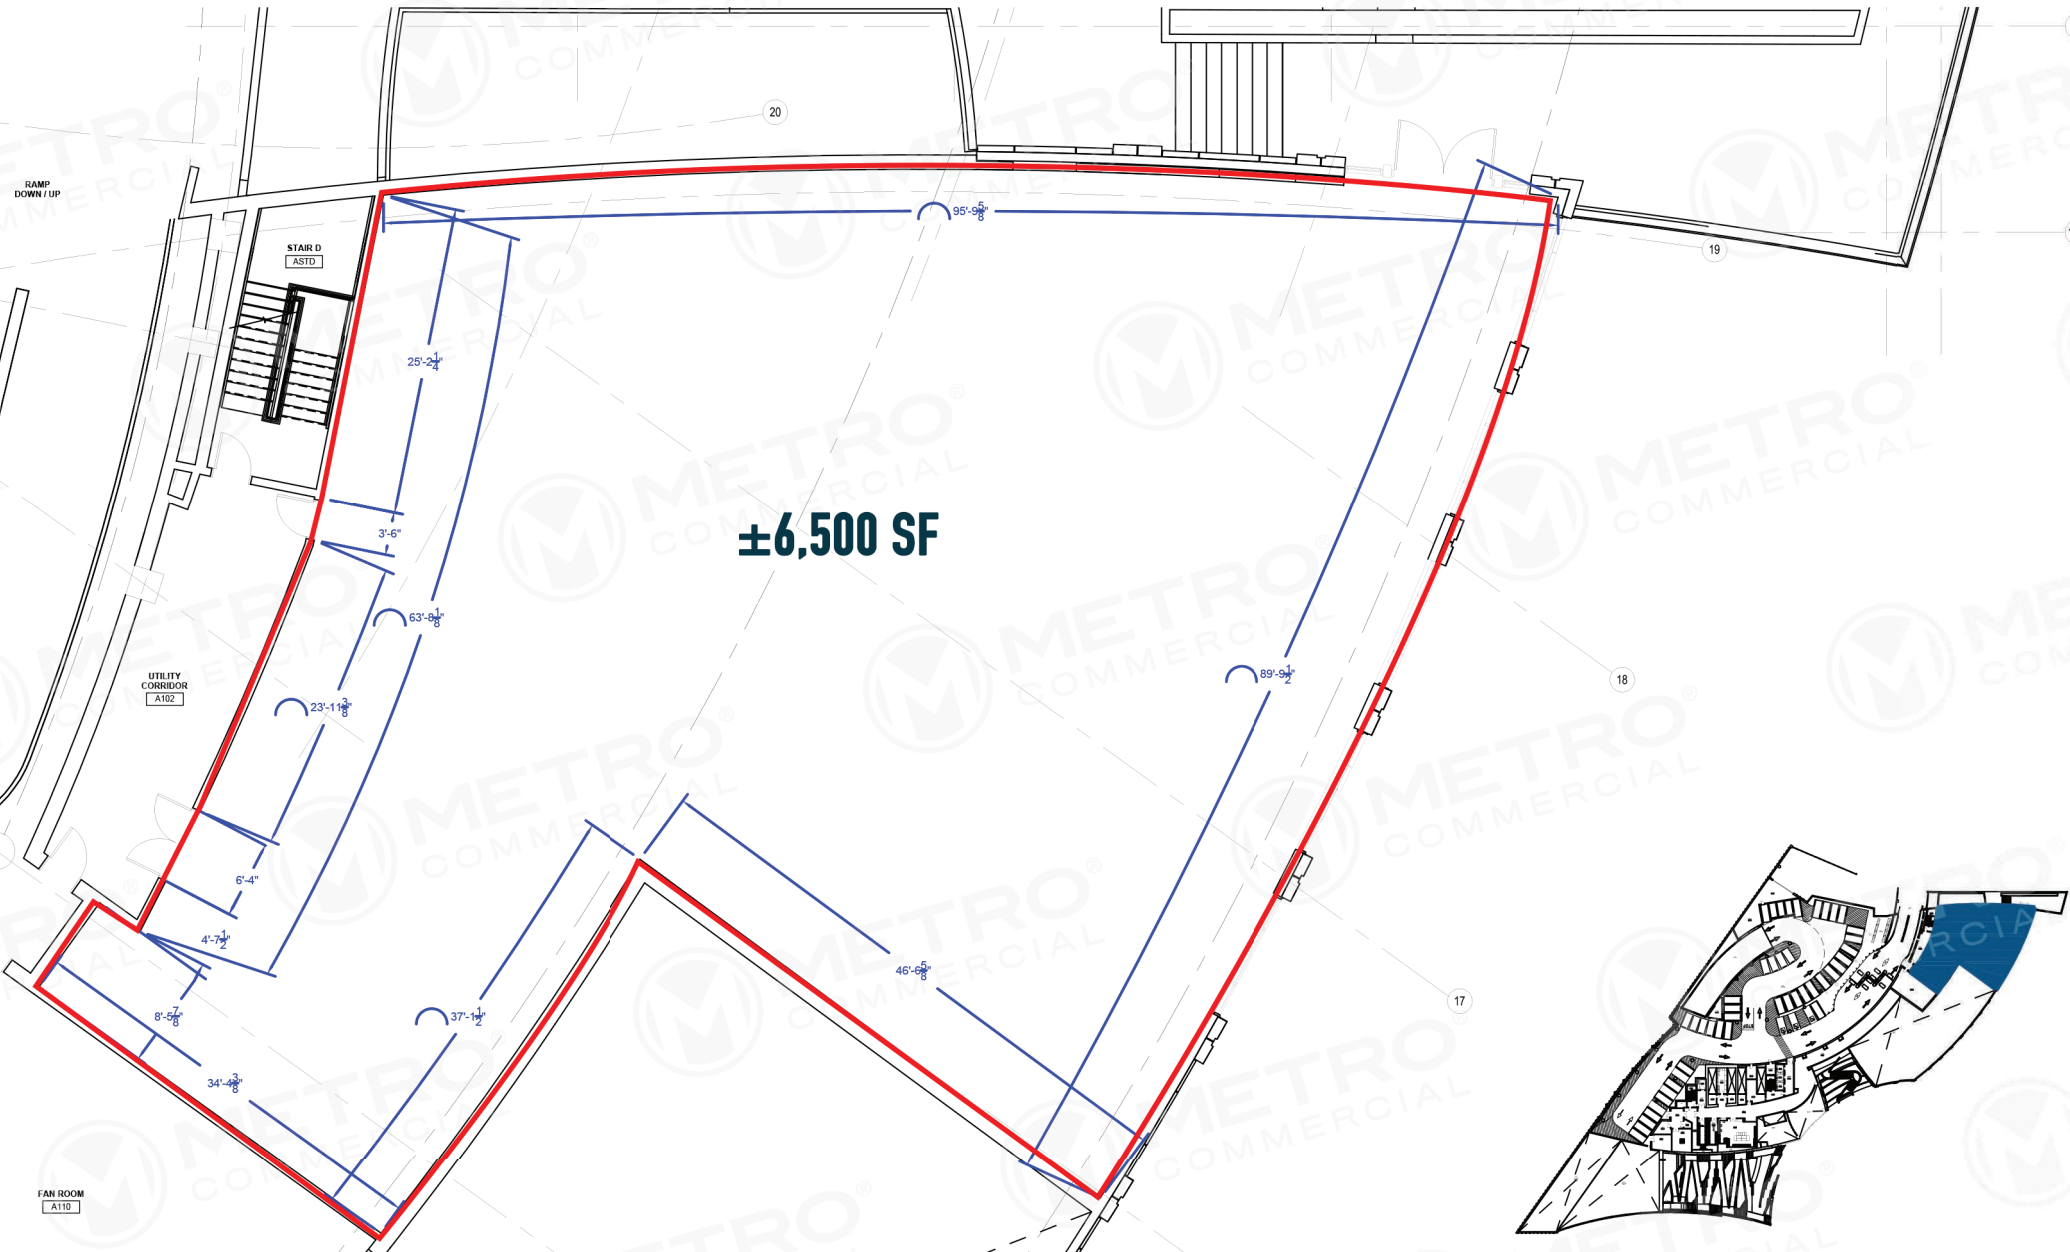

SOUTH STREET 20,986 VPD

27TH & SCHUYLKILL AVENUE & SOUTH STREET
PHILADELPHIA, PA