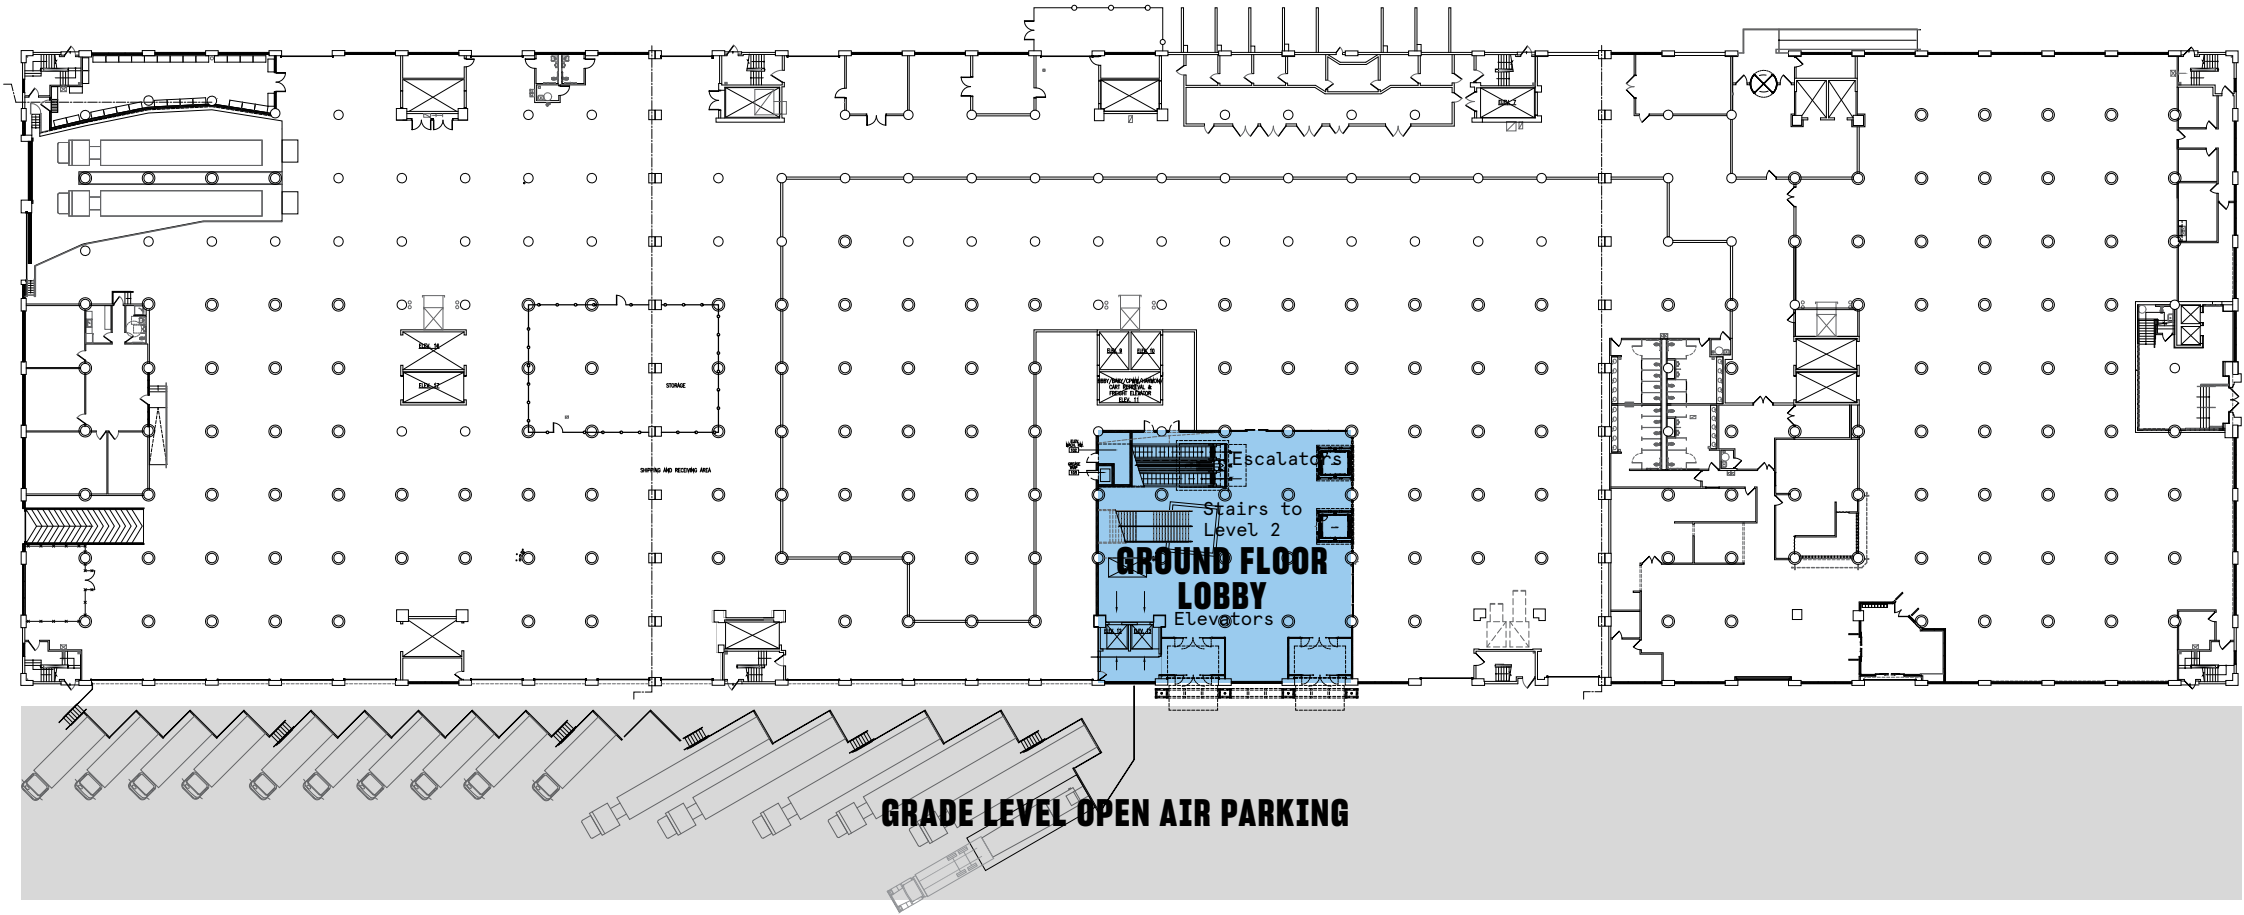

AIRPORT

- 29 MINS LaGuardia Airport
- 30 MINS Newark Airport
- 33 MINS JFK Airport
- 41 MINS Teterboro Airport

RENDERINGS

GROUND FLOOR: STREET LEVEL ENTRANCE

LOBBY: TO 120,000 SF SECOND LEVEL

PLANS: GROUND FLOOR ENTRANCE AND EXIT

LIBERTY BKLYN

PLANS: LEVEL 2

LIBERTY BKLYN

This is the current layout.
We can make it all available.

120,000 SF AVAILABLE

LIBERTY BKLYN

THE RETAIL AT:

LIBERTY BKLYN