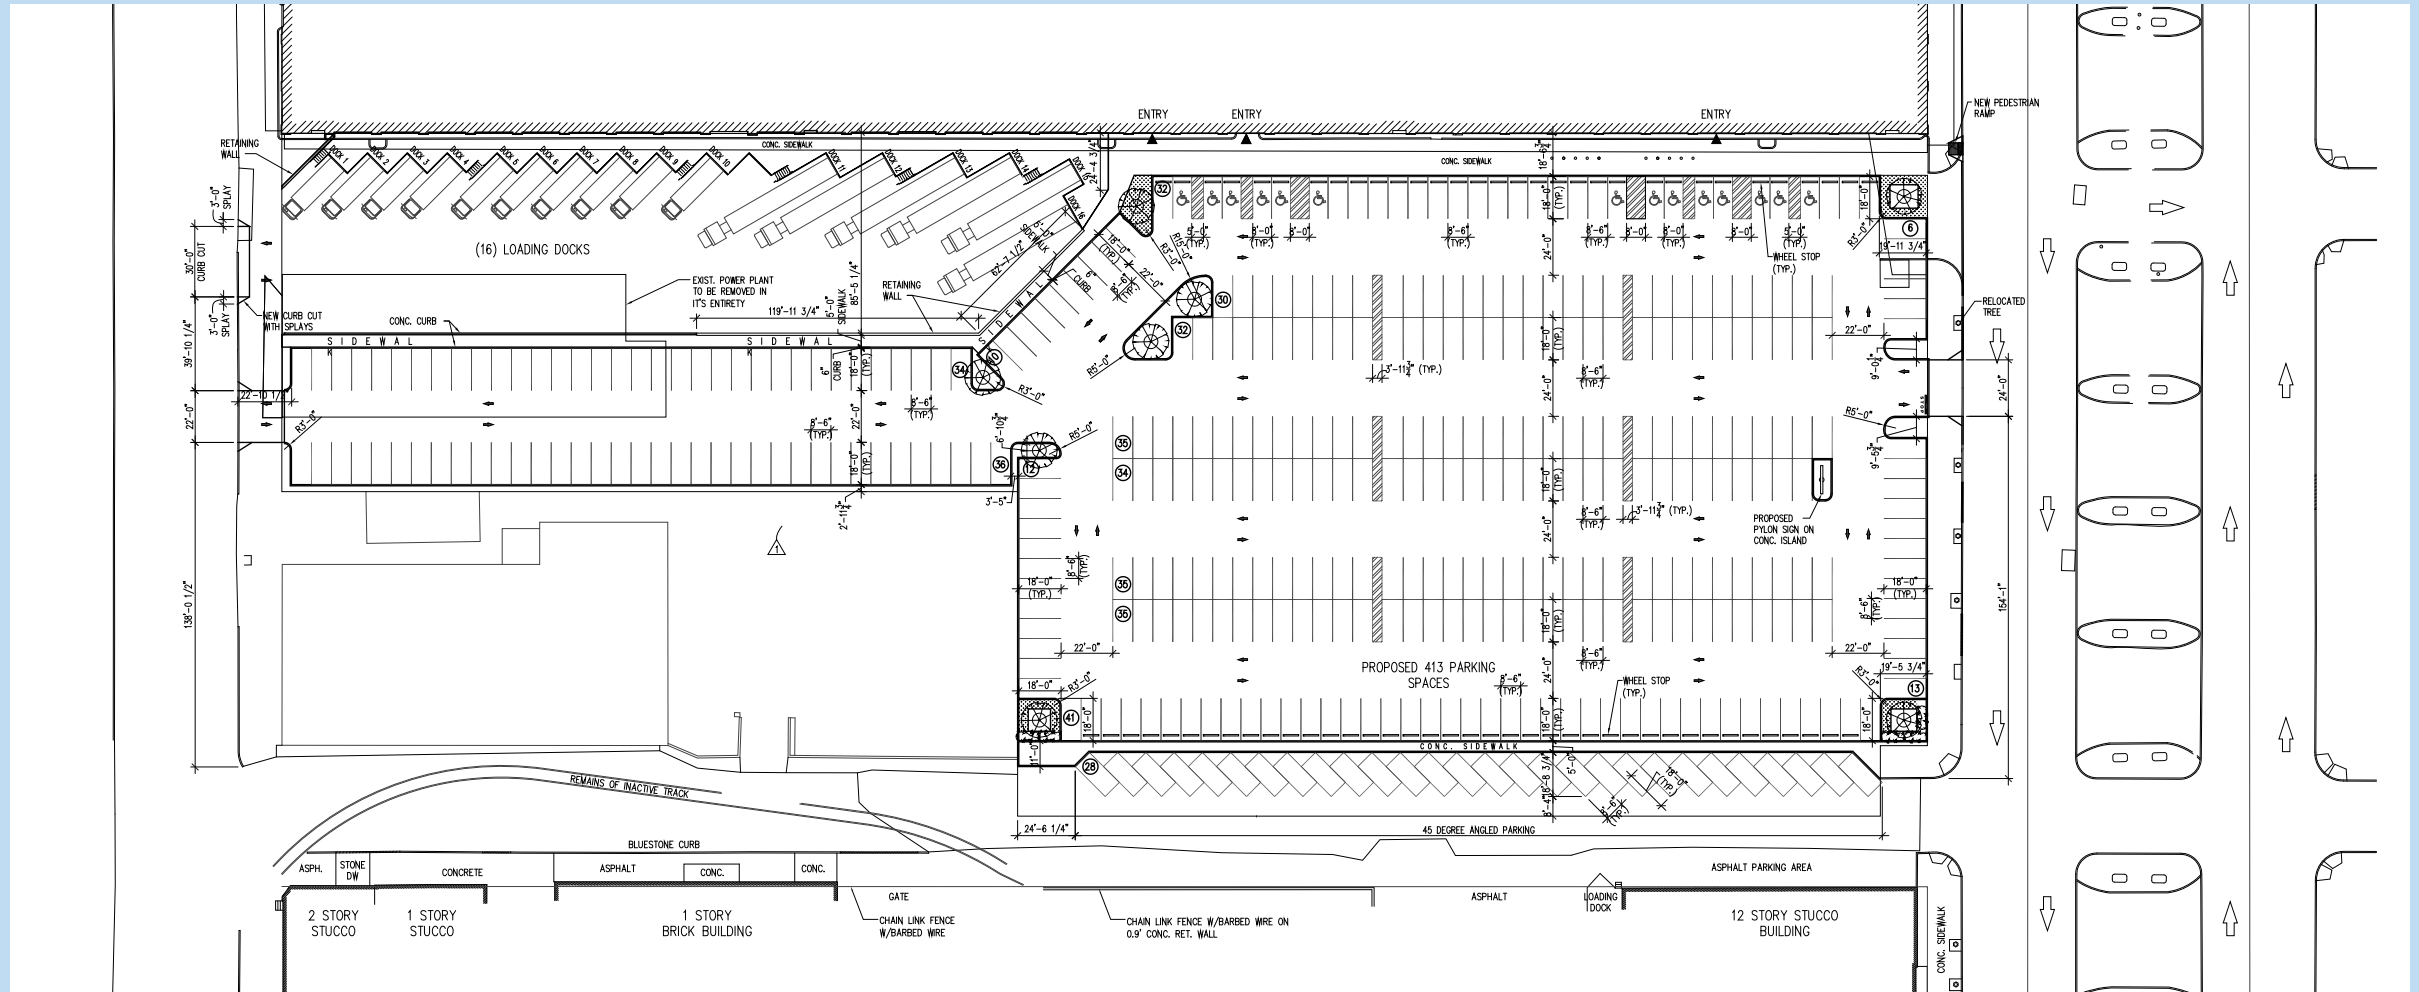

AIRPORT

- 29 MINS LaGuardia Airport
- 30 MINS Newark Airport
- 33 MINS JFK Airport
- 41 MINS Teterboro Airport

RENDERINGS

GROUND FLOOR: STREET LEVEL ENTRANCE

LOBBY: TO 120,000 SF SECOND LEVEL

PLANS: GROUND FLOOR ENTRANCE AND EXIT

LIBERTY BKLYN

PLANS: LEVEL 2

LIBERTY BKLYN

This is the current layout.
We can make it all available.

120,000 SF AVAILABLE

LIBERTY BKLYN

THE RETAIL AT:

LIBERTY BKLYN