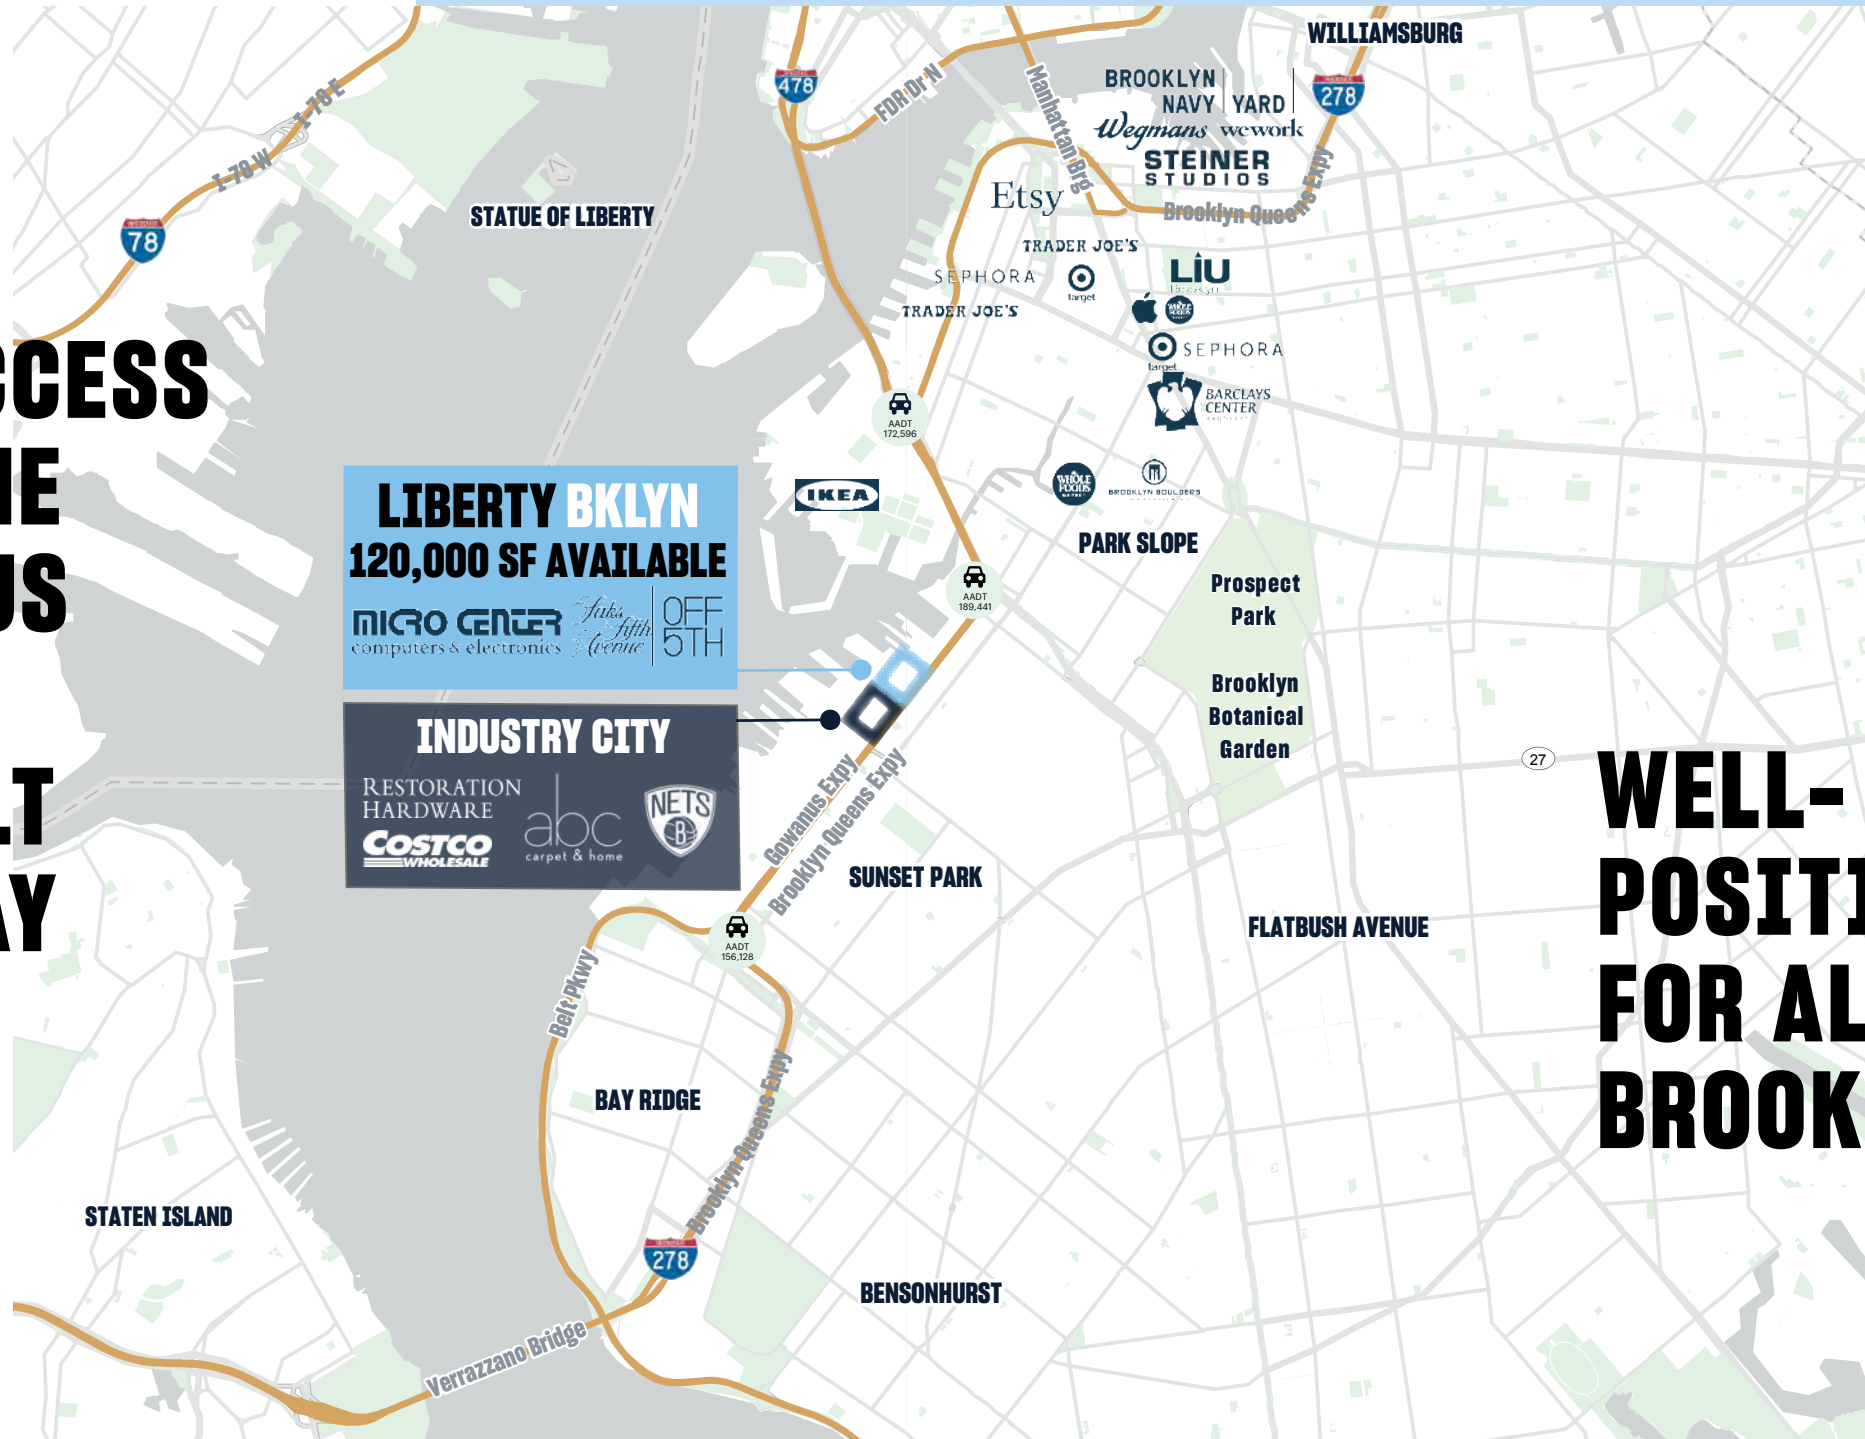

GOWANUS EXPRESSWAY

LEVEL 2

ENTRANCE/EXIT

OPEN-AIR PARKING

PYLON

SIGNAGE

FACE VALUES

BED BATH & BEYOND

WORLD MARKET

MICRO CENTER

mybuy B.A.B.Y.

OFF 5TH

**EASY ACCESS
FROM THE
GOWANUS
EXPWY/
BQE/BELT
PARKWAY**

LIBERTY BKLYN
120,000 SF AVAILABLE
MICRO CENTER computers & electronics
Fifth Avenue OFF 5TH

INDUSTRY CITY
RESTORATION HARDWARE
COSTCO WHOLESALE
abc carpet & home
NETS

**WELL-
POSITIONED
FOR ALL OF
BROOKLYN**

BROOKLYN: 2.5 M PEOPLE WITH MANY GREAT NEIGHBORHOODS

CONNECTED TO ALL OF NEW YORK CITY

SUBWAY

- 6 MINS Atlantic Ave/Barclays
- 19 MINS Broadway/Lafayette
- 29 MINS Union Square
- 37 MINS Columbus Circle

CAR

- 7 MINS Atlantic Ave/Barclays
- 9 MINS Dumbo
- 18 MINS Union Square
- 27 MINS Grand Central Station

BIKE

- 10 MINS Park Slope
- 14 MINS Atlantic Ave/Barclays
- 15 MINS Prospect Park
- 31 MINS Brooklyn Navy Yard