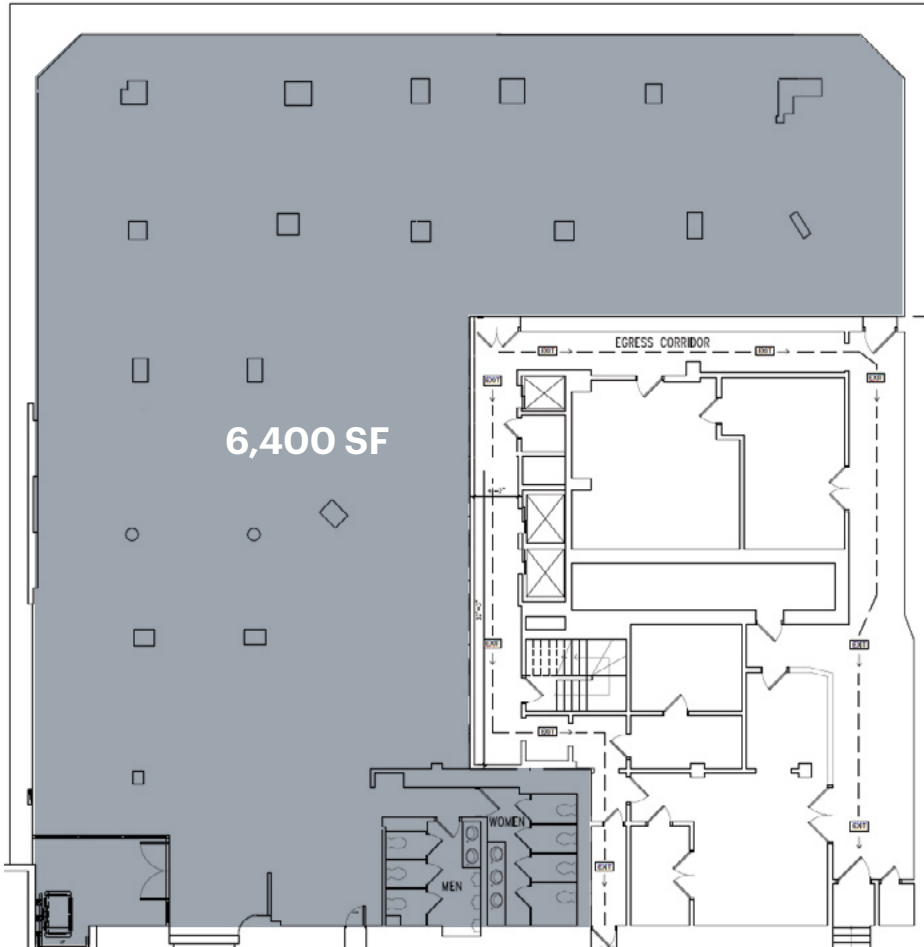

# 50 WEST 77TH STREET

South block between Columbus Avenue and Central Park West

**UPPER WEST SIDE**

NEW YORK | NY

**6,400 SF**

Retail Space  
For Lease

## GROUND FLOOR

30 FT

WEST 77TH STREET

### SIZE

Ground Floor 6,400 SF