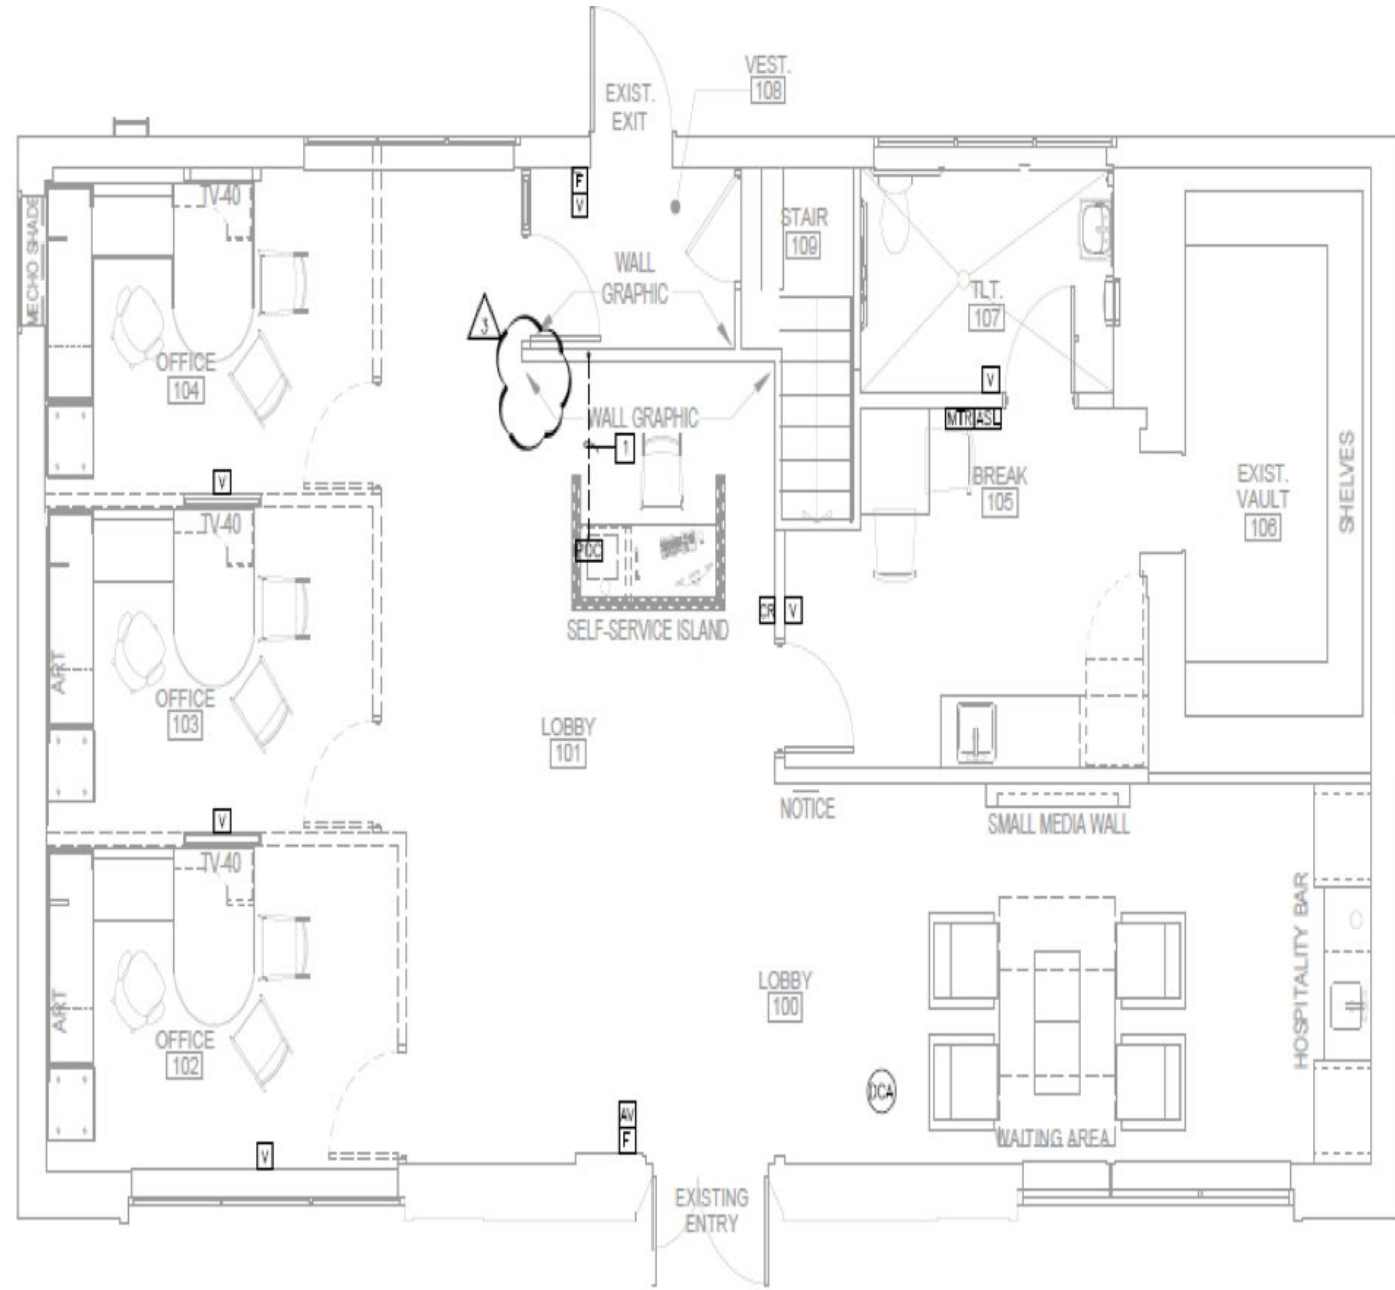

STOREFRONT PHOTO

DOUBLE SIDED PYLON SIGN

REAR ENTRANCE

PROPERTY PHOTOS - INTERIOR

SITE PLANS

FIRST FLOOR

LOWER LEVEL

AREA DEMOGRAPHICS