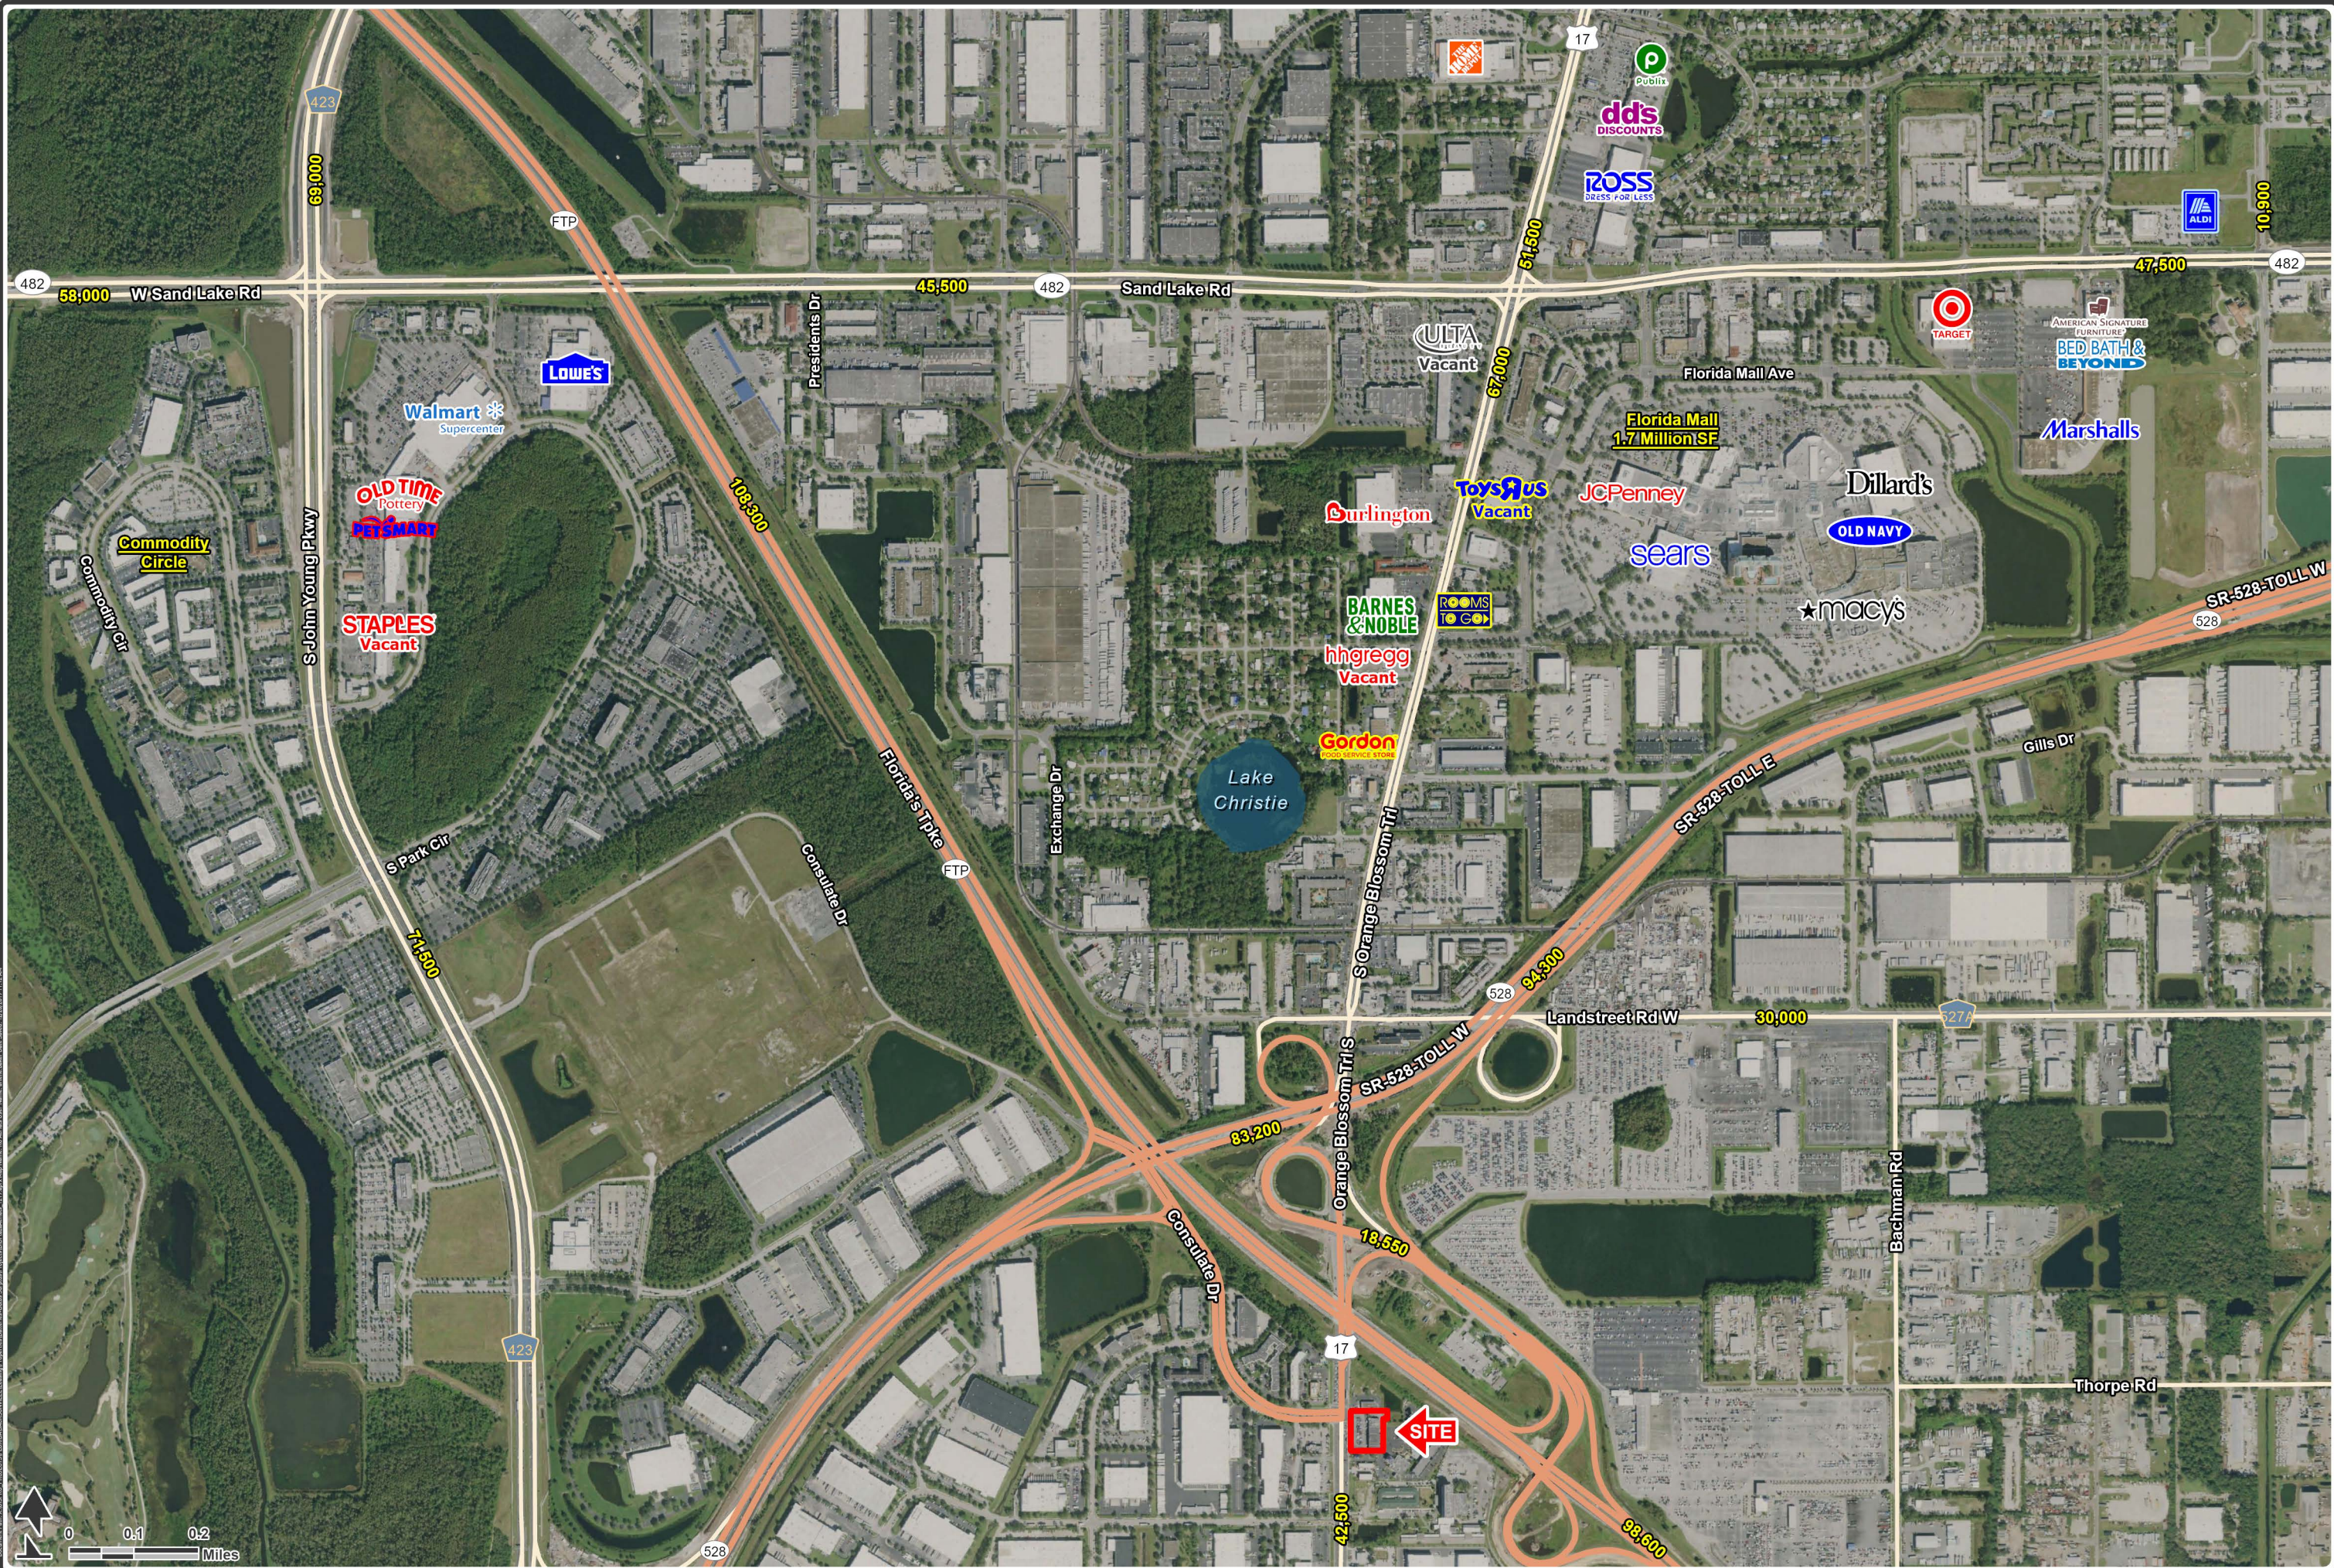

Orlando - BIB Plaza
9251 S Orange Blossom Trail