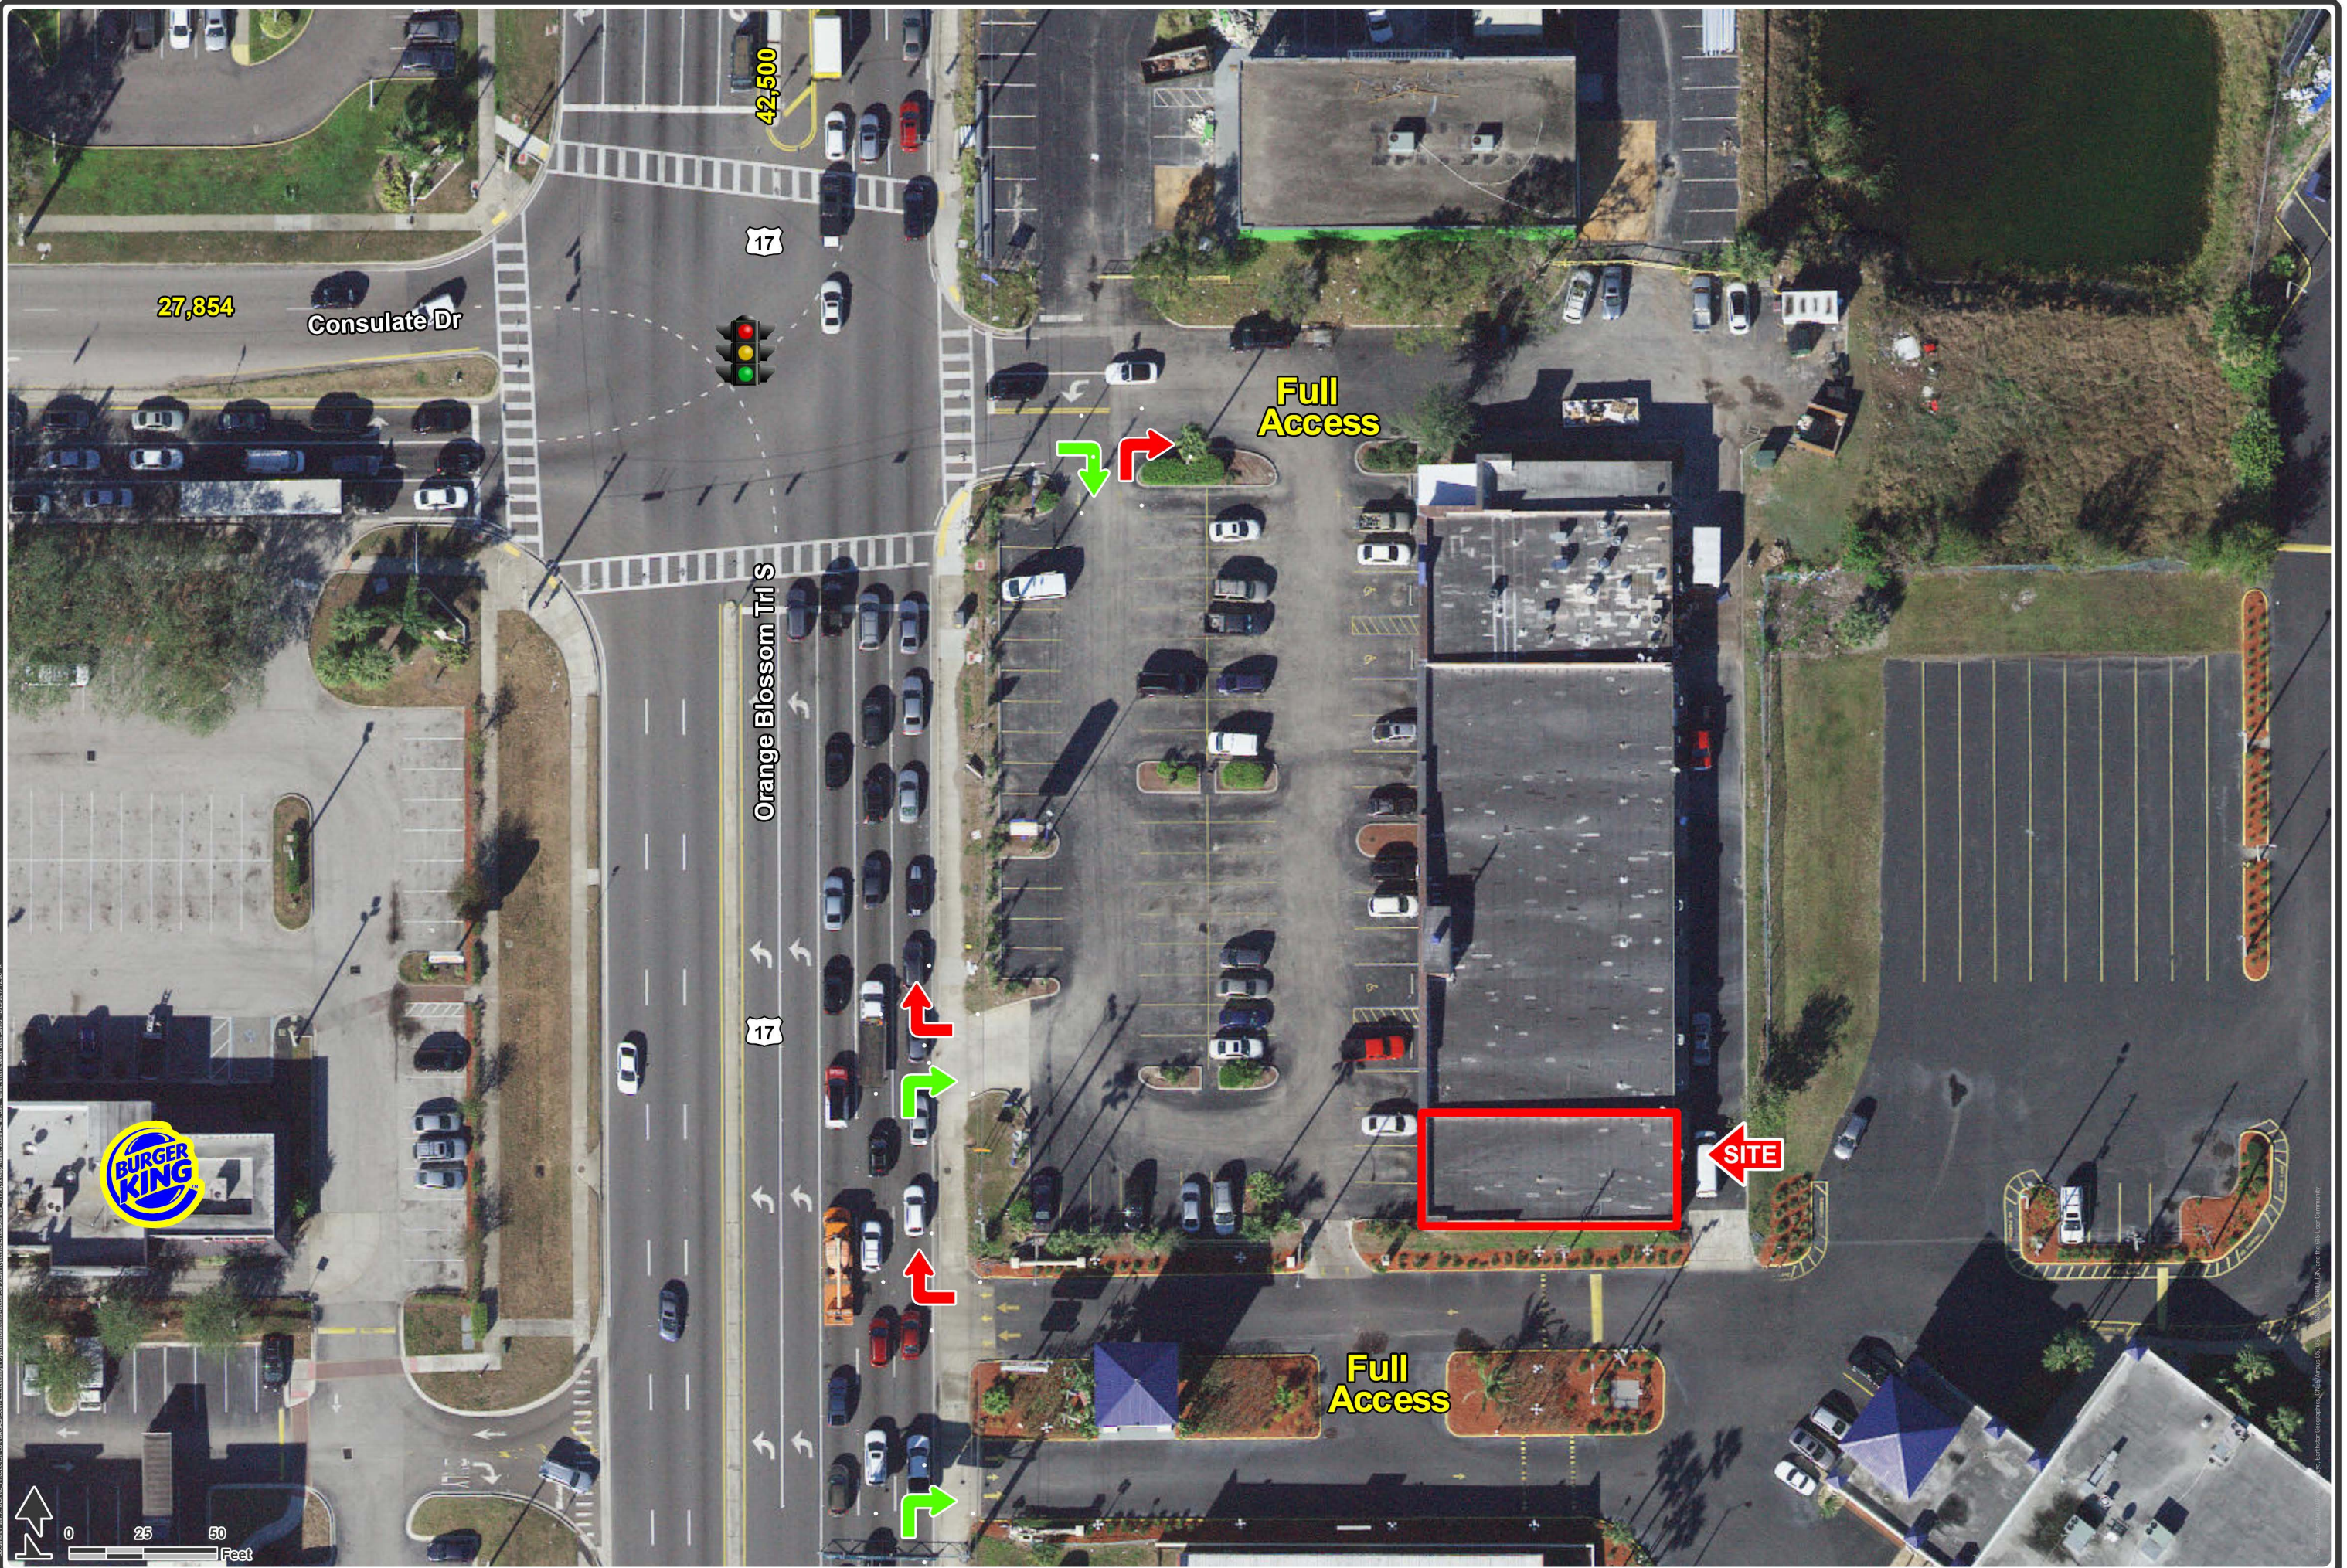

Orlando - BIB Plaza
9251 S Orange Blossom Trail