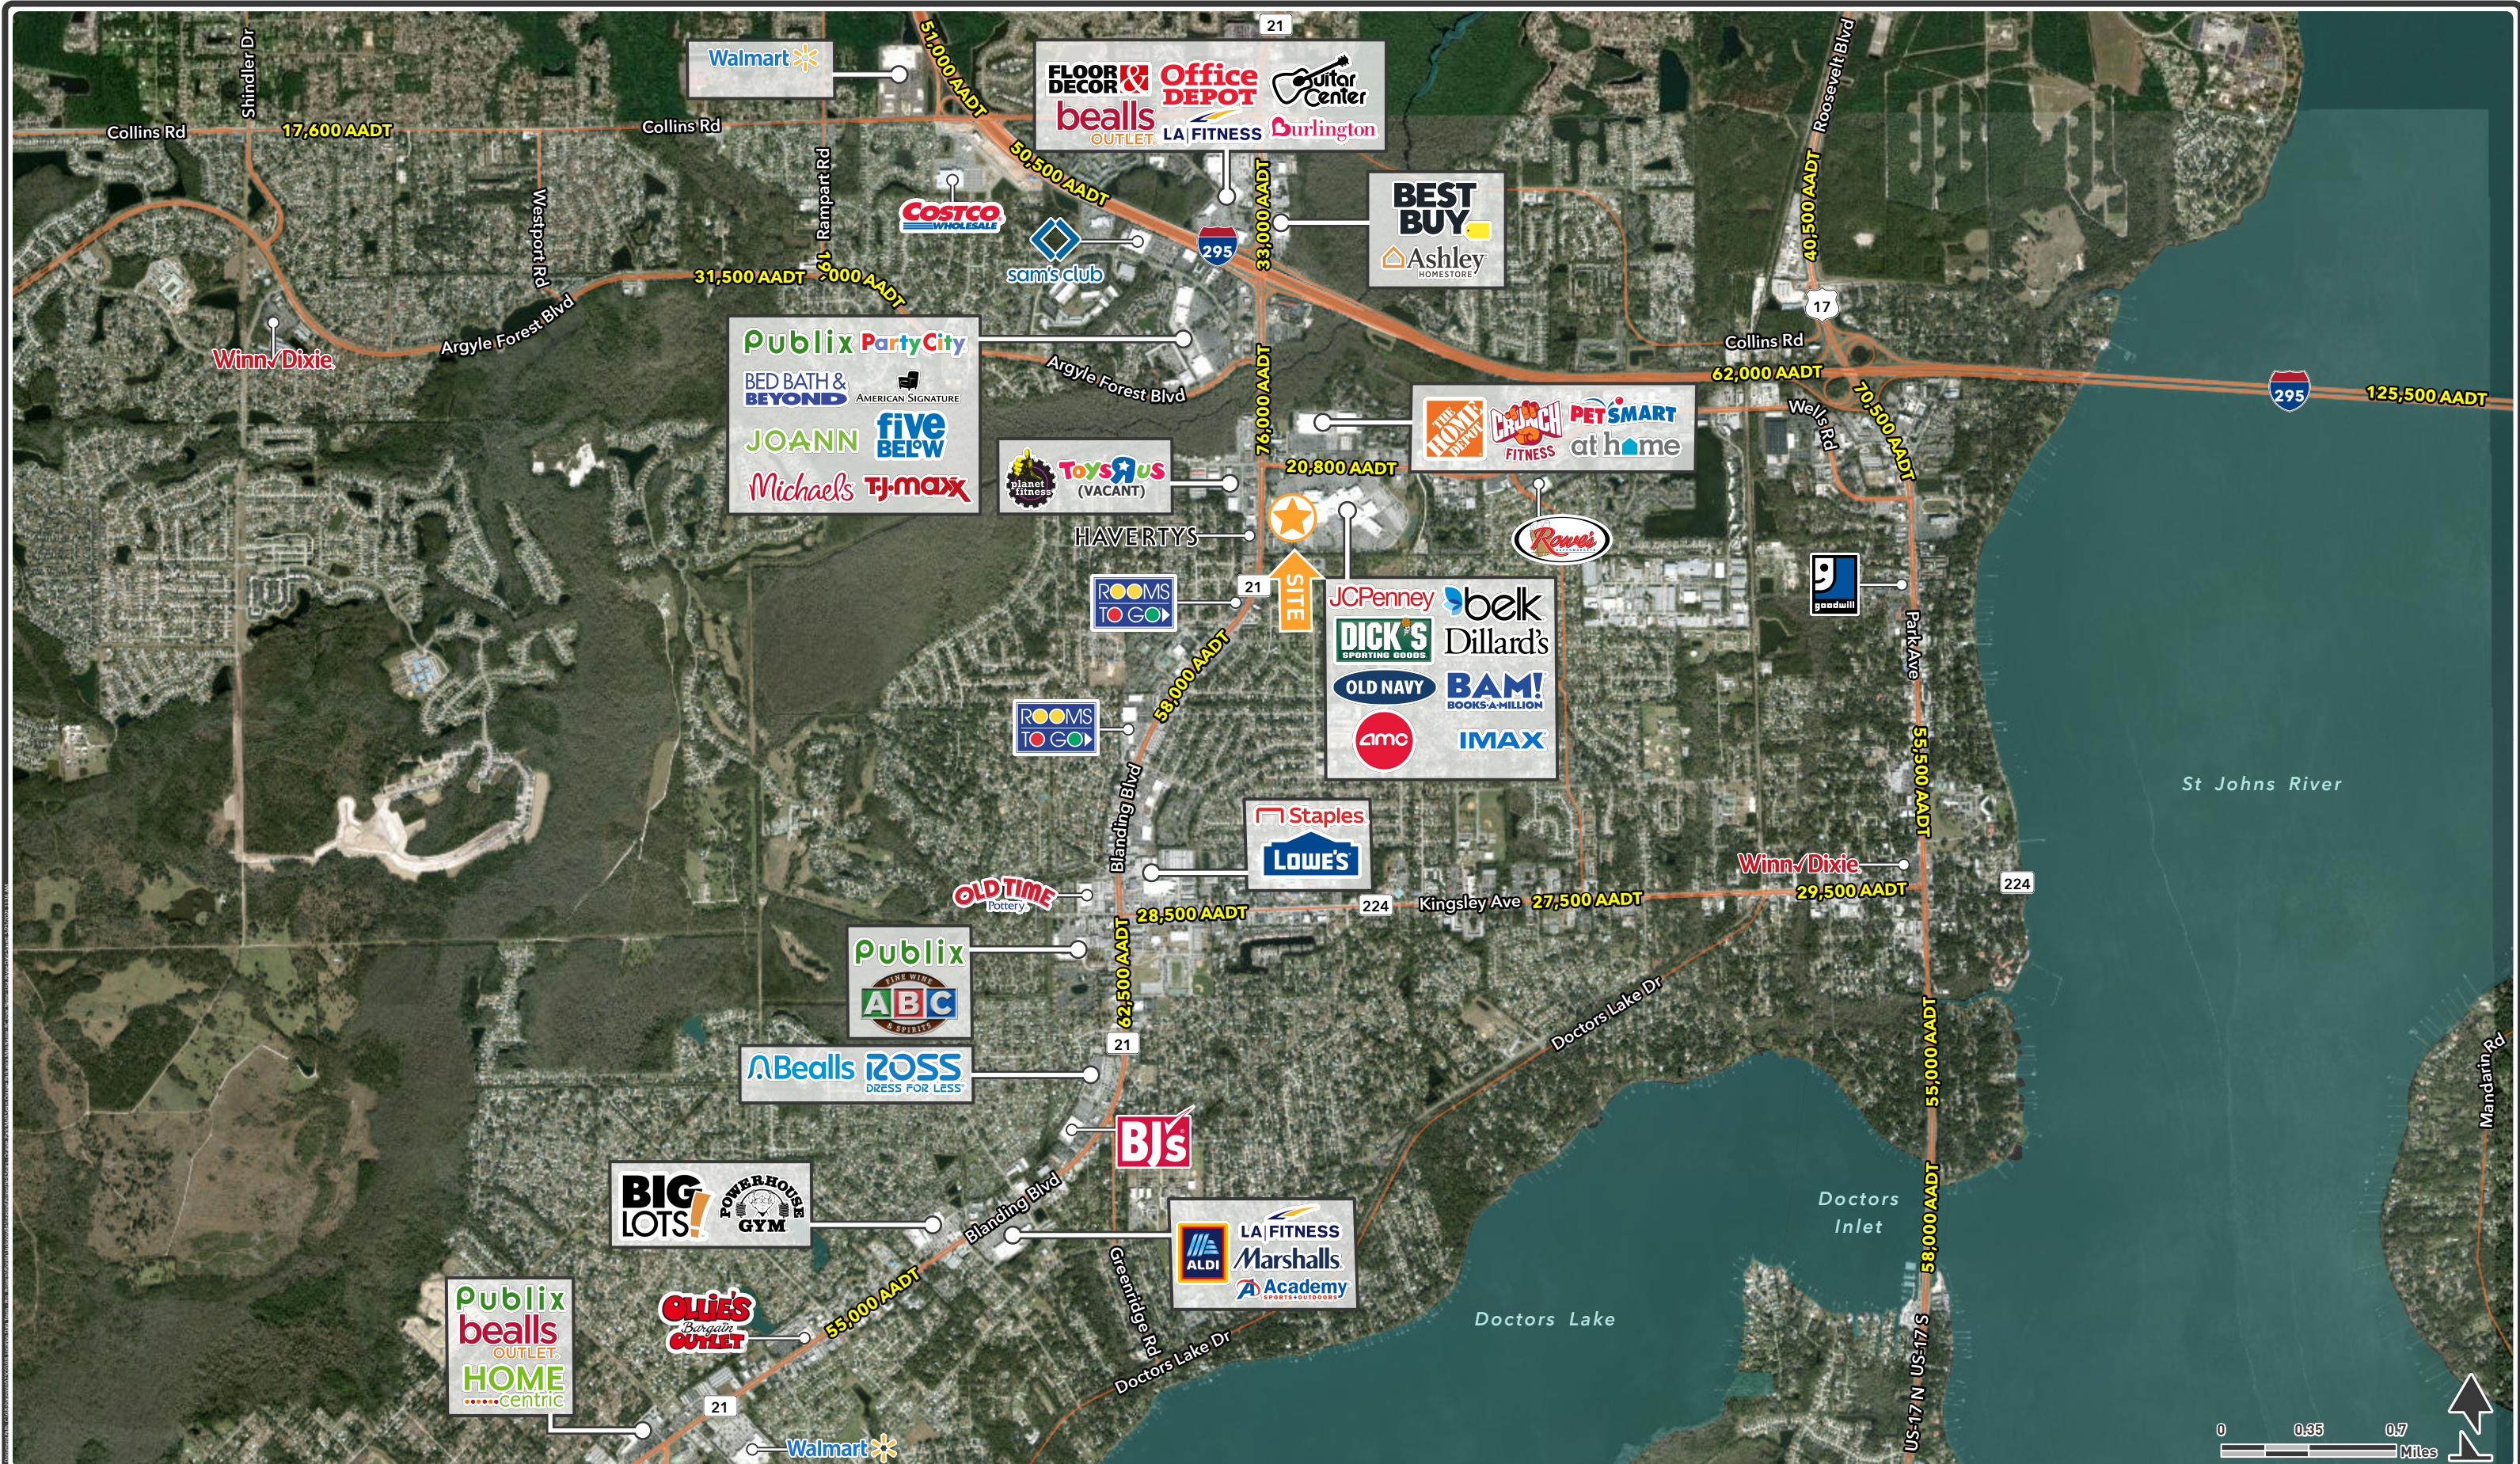

Orange Park Mall

Interstate 295 & Blanding Blvd

May 2021