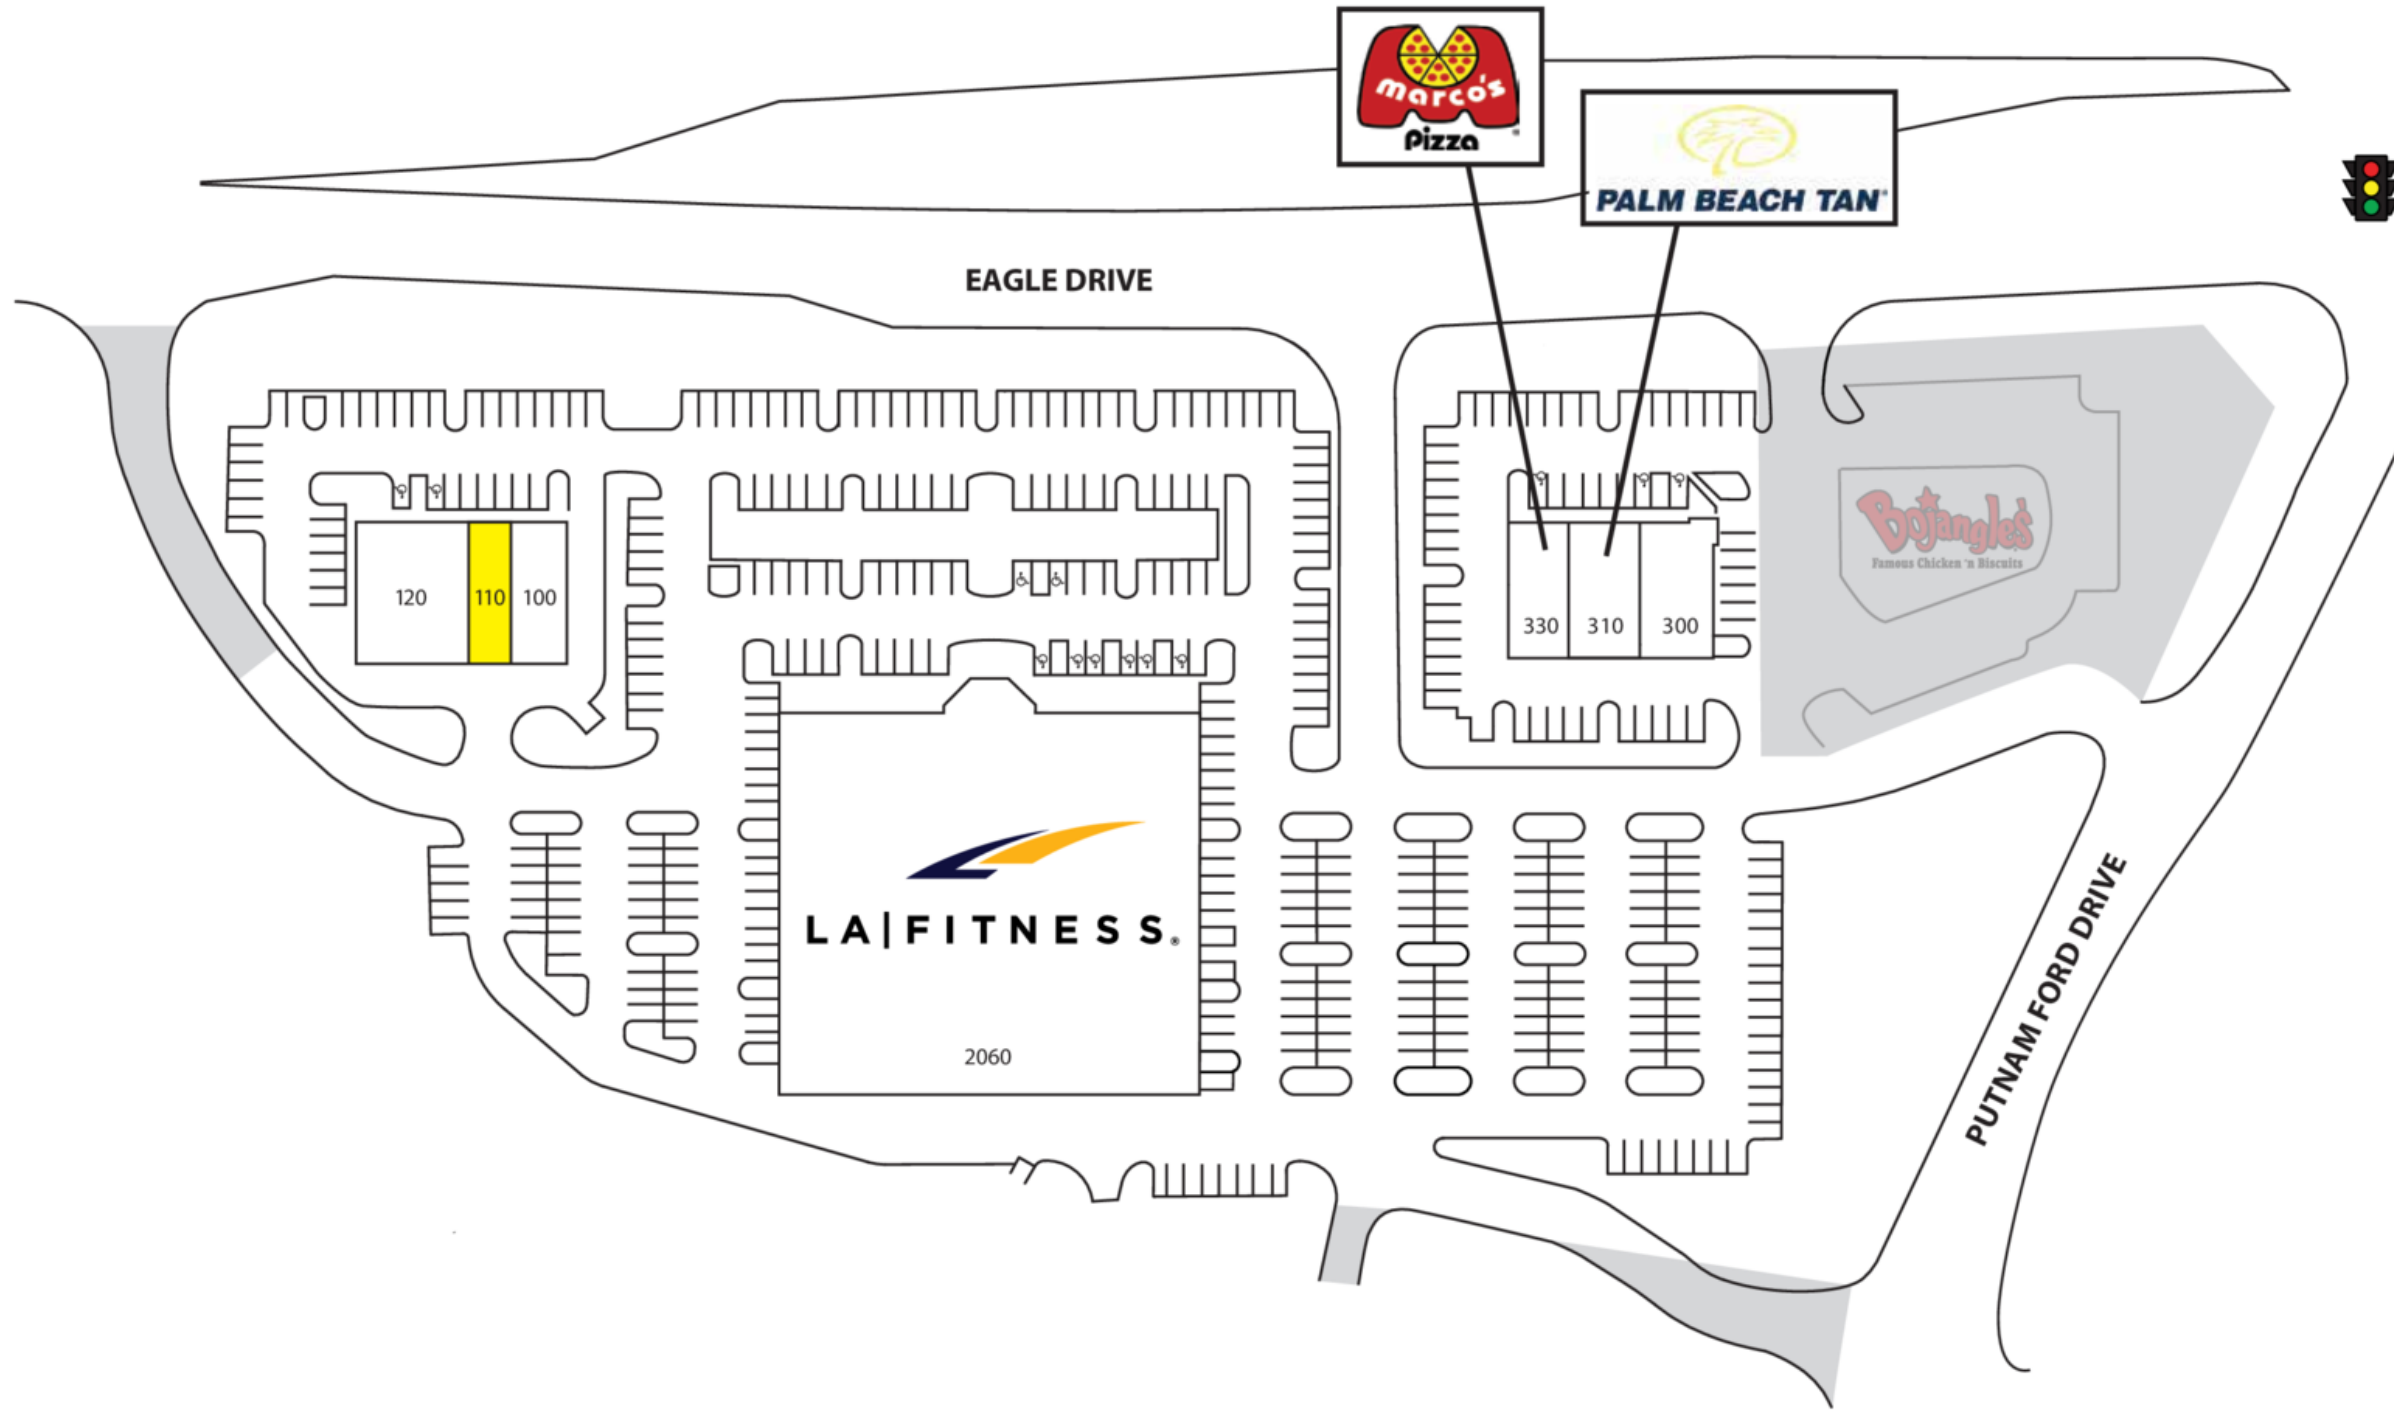

SUMMIT AT TOWNE LAKE

2060 Eagle Drive, Woodstock, GA 30189

EXECUTIVE SUMMARY

LOCATION OVERVIEW

Located in the Towne Lake/Woodstock trade area in a dense corridor with close proximity to I-575

PROPERTY HIGHLIGHTS

- Available: 1,095 SF
- GLA: 59,722 SF
- Anchored by a high-traffic LA Fitness
- Center has 4 access points including a signalized intersection with direct visibility from Eagle Drive
- Site is directly across from Etowah High School & ET Booth Middle School totaling $\pm 3,500$ students
- GA DOT Traffic Counts: Towne Lake Pkwy-44,800 AADT / I-575-97,200

2060 Eagle Drive, Woodstock, GA 30189

SUMMIT AT TOWNE LAKE

Woodstock, GA

Suite	Tenant	Area (SF)
2060	LA Fitness	
100	Hair Bar	
110	Vacant	1,095
120	Family Orthodontics	
300	Big Apple Nail & Spa	
310	Palm Beach Tan	
330	Marco's Pizza	
TOTAL:		59,722

Vacant Separately Owned Outparcel

Landlord does not covenant that any occupant indicated hereon will be a tenant in the space marked or in this shopping center. Nothing contained herein shall be deemed to limit, waive, or lessen the rights of Landlord under the lease. This exhibit shows only tenant's location in the Landlord's property and is not a scale drawing showing size, etc.