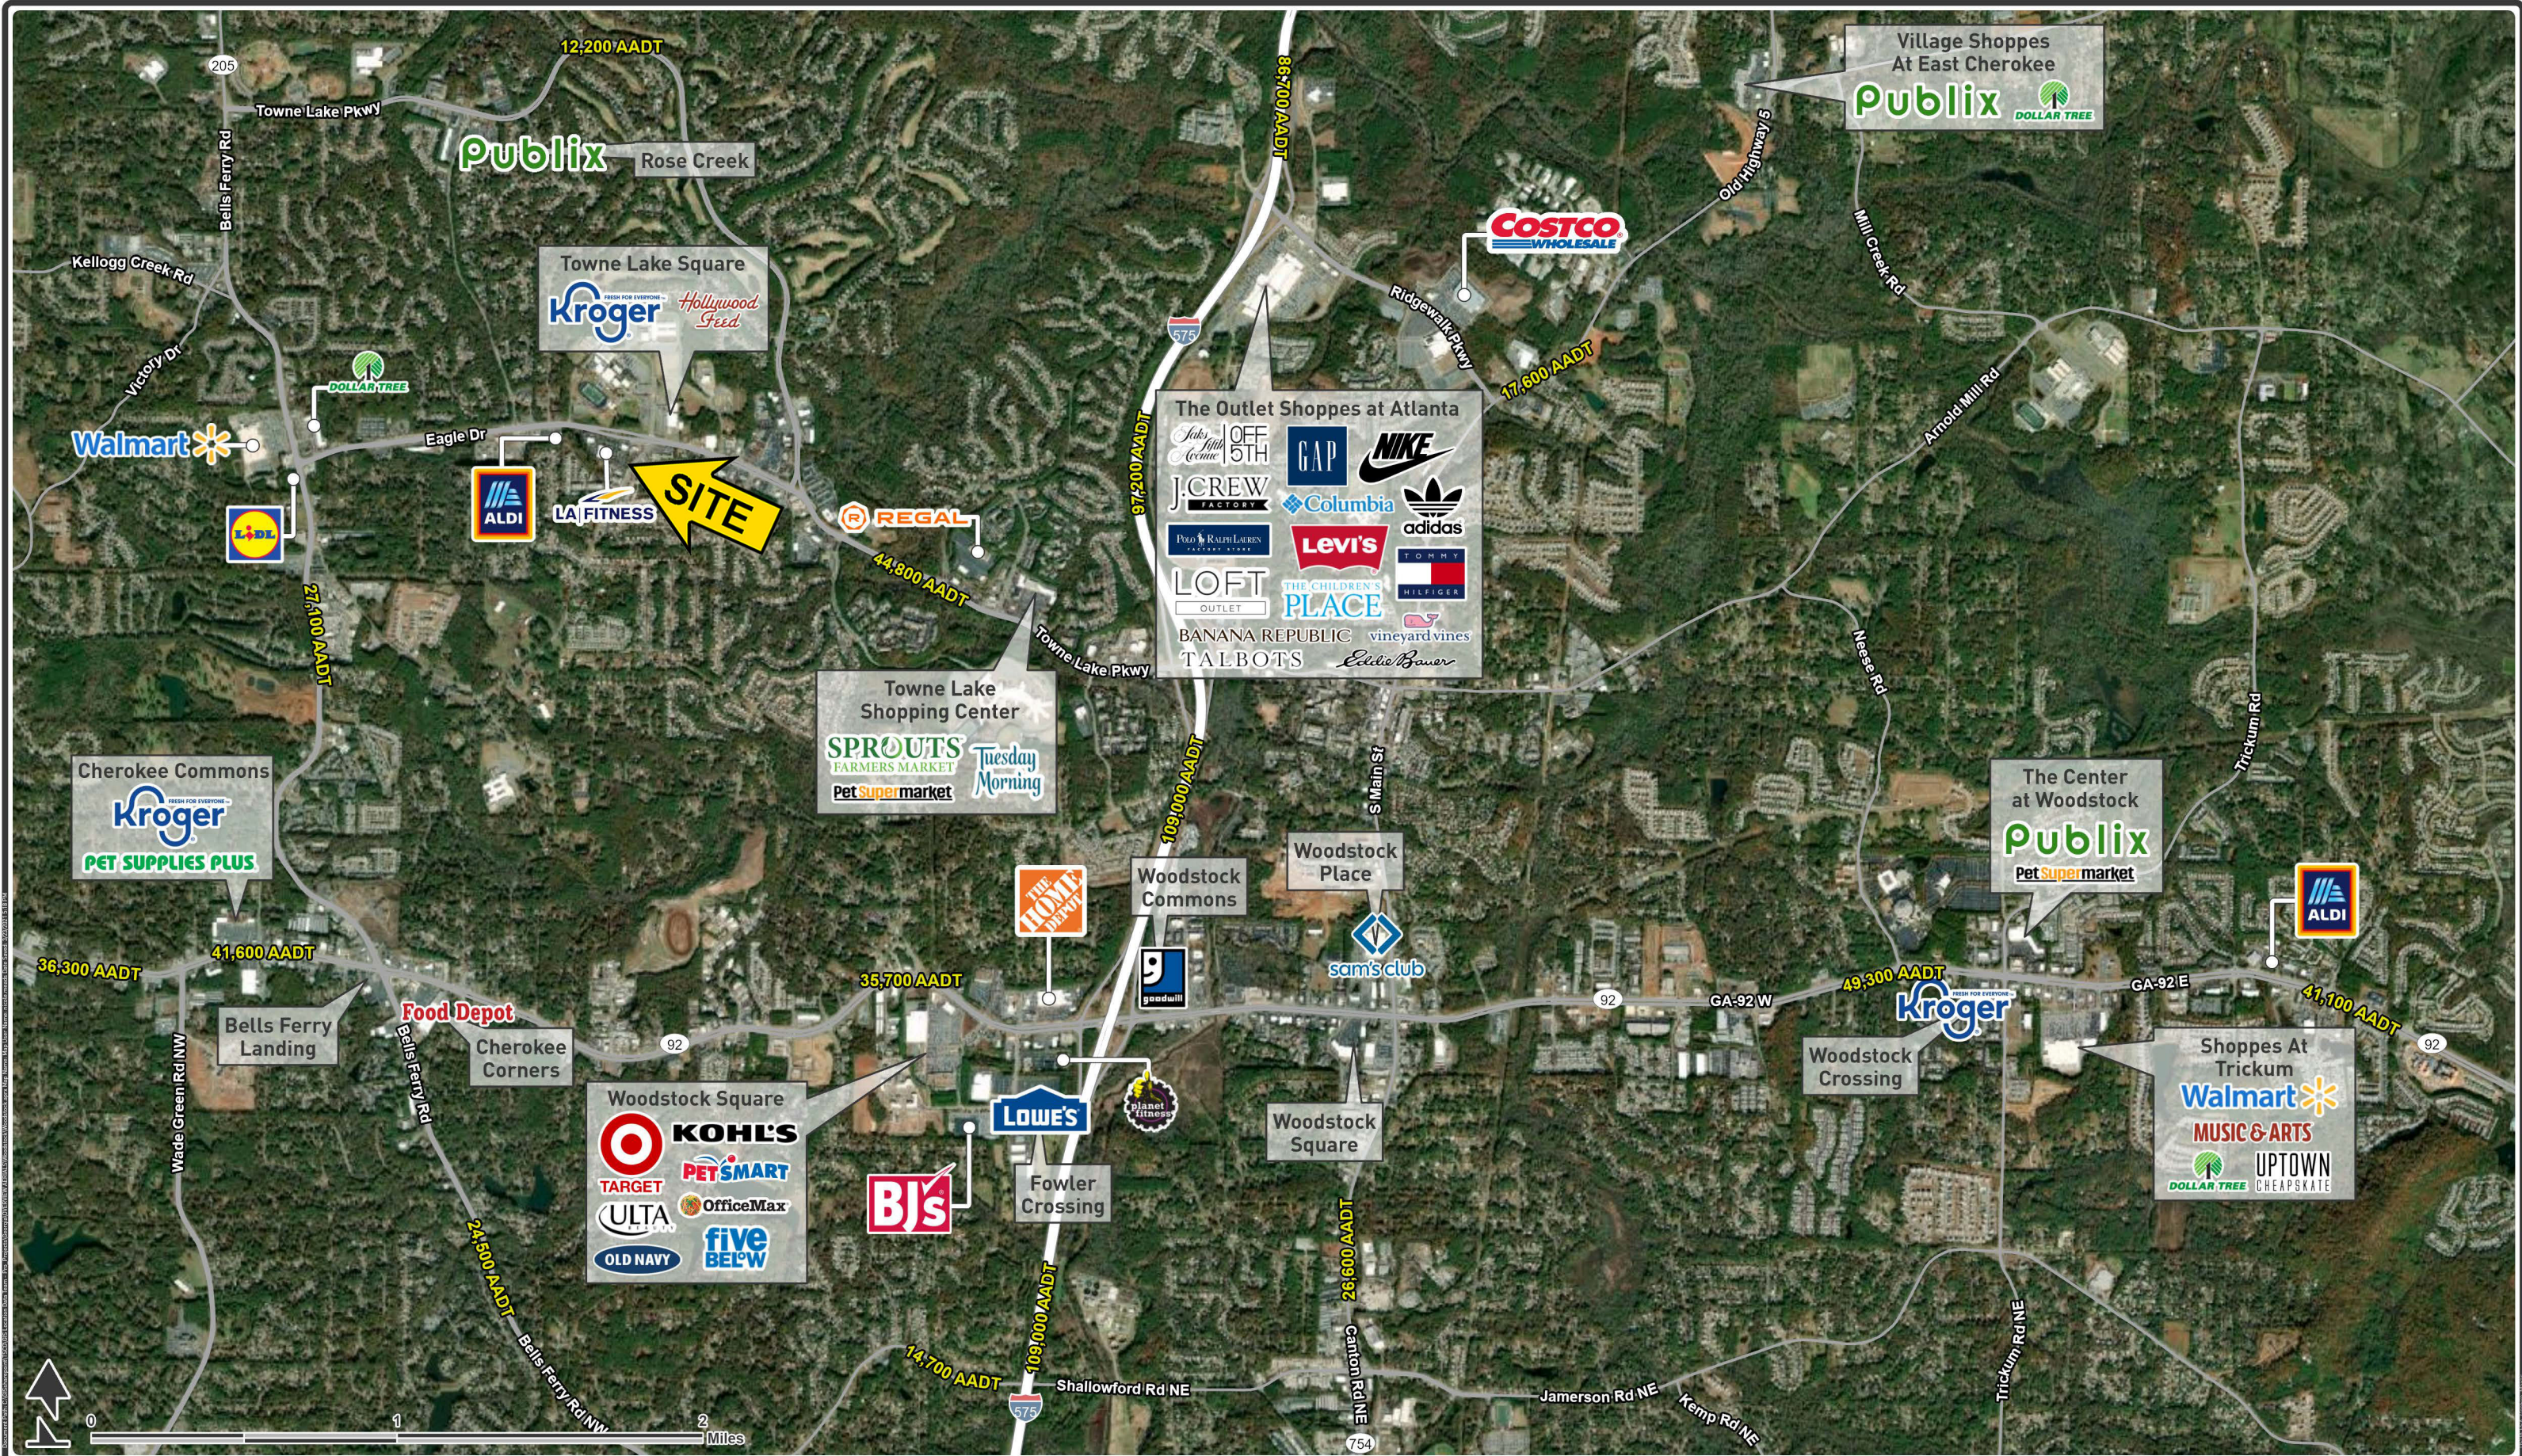

Woodstock

Area Retail

March 2021

TSCG