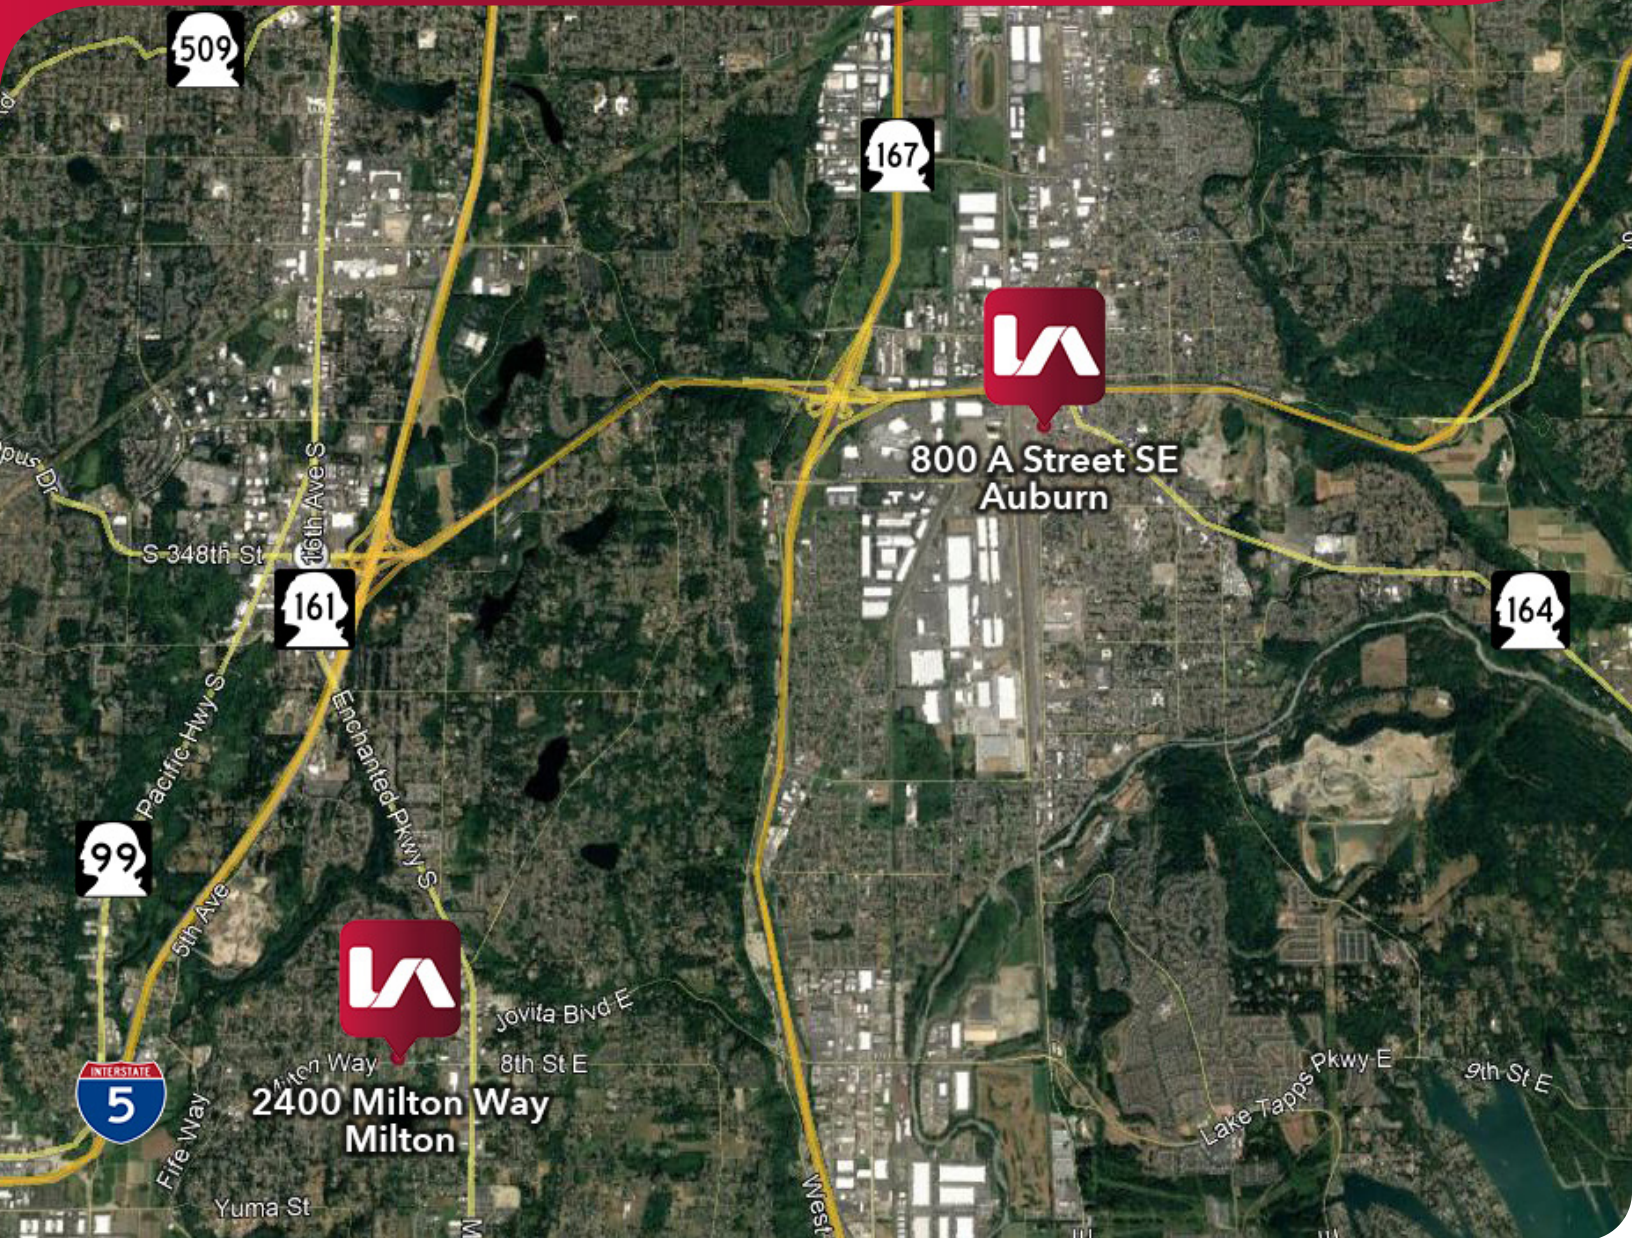

SUDSTAR CAR WASH TWO LOCATIONS FOR SALE

2400 MILTON WAY, MILTON & 800 A STREET SE, AUBURN

Milton, WA

Auburn, WA

Located at highly traveled streets with excellent visibility and access.
Both locations have been in operation for over 20+ years with established customer base.

PROPERTY OVERVIEW

SALE PRICE:	\$1,800,000.00	Must be purchased together
SIZE:	2400 Milton Way: 800 A Street SE:	2,580 SF (Bldg), 13,214 SF (Land) 2,688 SF (Bldg), 21,200 SF (Land)
PARCEL:	2400 Milton Way: 800 A Street SE:	0420045008 314160-0050
YEAR BUILT:	2400 Milton Way: 800 A Street SE:	1989 (Renov. 2014 & 2016) 1997 (Renov. 2015)
ZONING:	2400 Milton Way: 800 A Street SE:	B-Business District C3-Heavy Commercial District

SUDSTAR CAR WASH TWO LOCATIONS FOR SALE

2400 MILTON WAY, MILTON & 800 A STREET SE, AUBURN

DEMOGRAPHICS

2400 Milton Way	1 MILE	3 MILES	5 MILES
Total Population	10,131	50,552	177,896
Average HH Income	\$118,944	\$91,917	\$78,375
Total Households	3,958	18,958	67,664

800 A Street SE	1 MILE	3 MILES	5 MILES
Population	12,355	79,769	184,120
Average HH Income	\$69,709	\$91,506	\$98,778
Total Households	5,026	30,110	68,050

Yeh-Hee Hahn
yhahn@lee-associates.com
D 253.238.0045