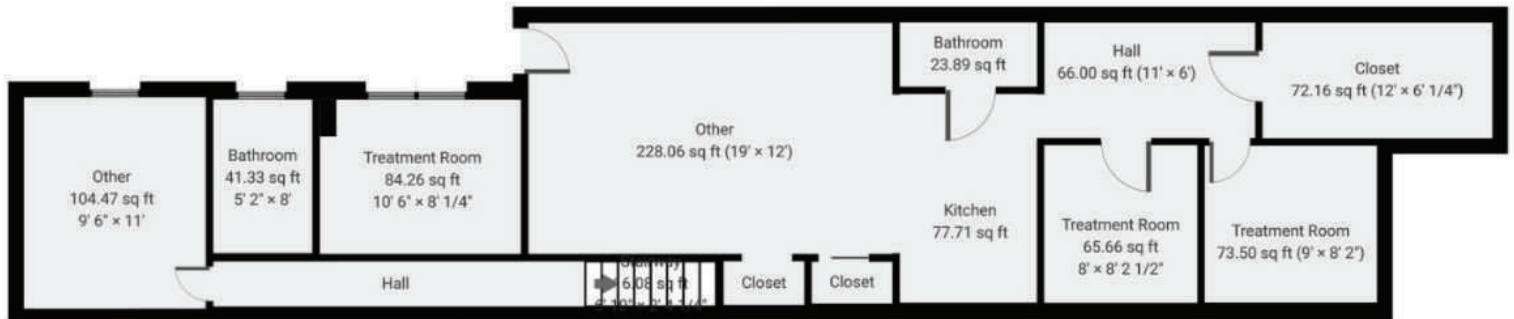

○ ● ● Lower Level