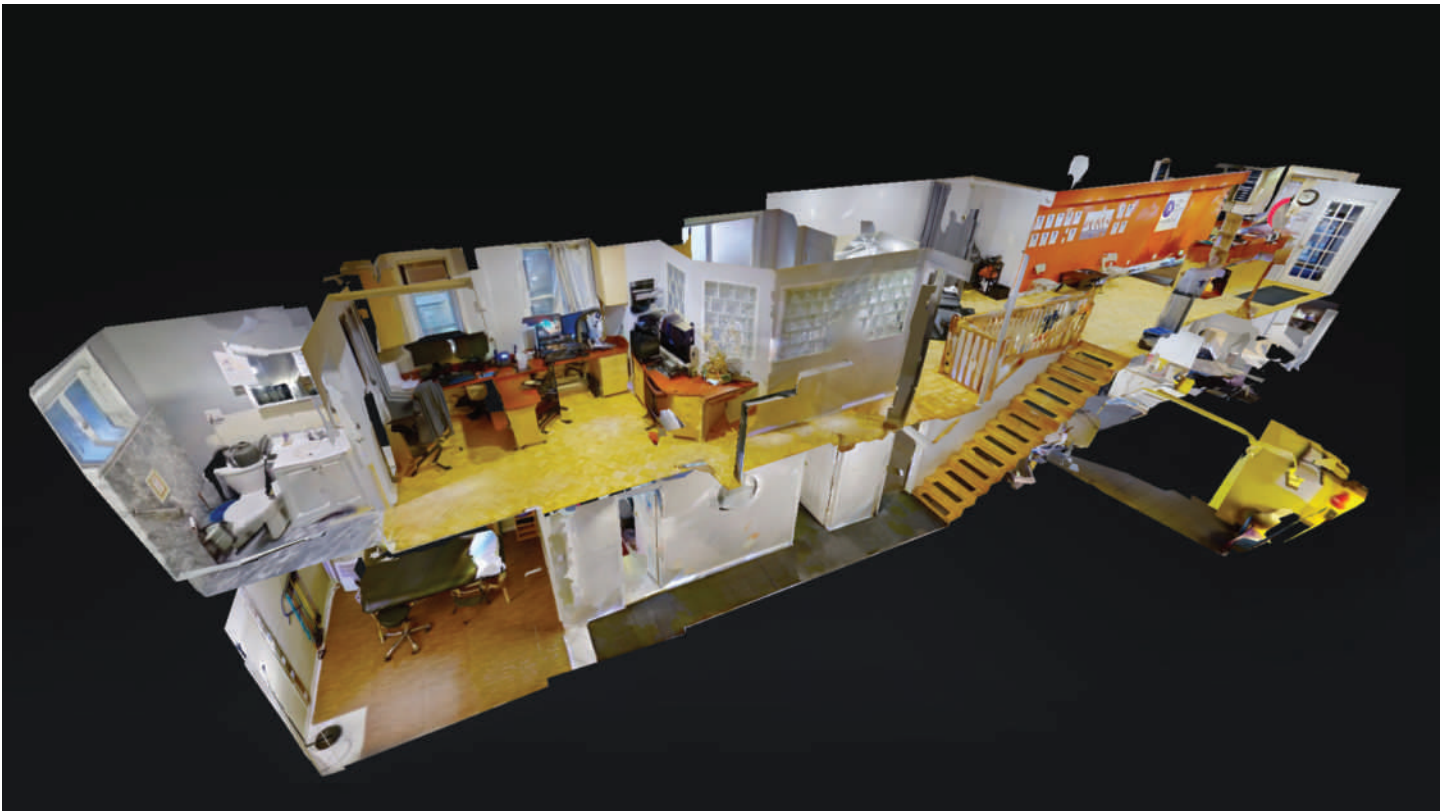

---

113 W 78th St
New York, NY 10024

To access to the 3D tour click [HERE](#)

EdwardK@KW.com
(646) 321-4311

NEW AMSTERDAM
TEAM