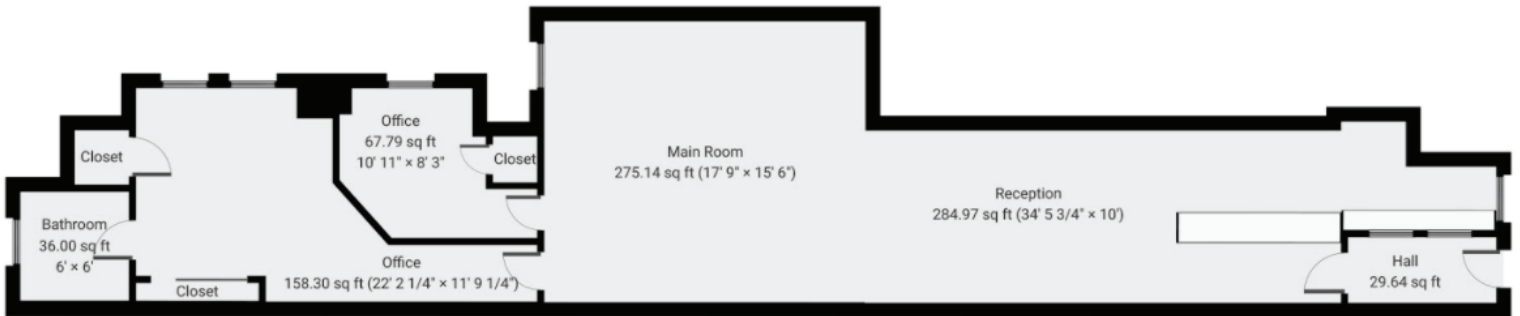

113 W 78th St New York, NY 10024

○ ● ● Ground Floor