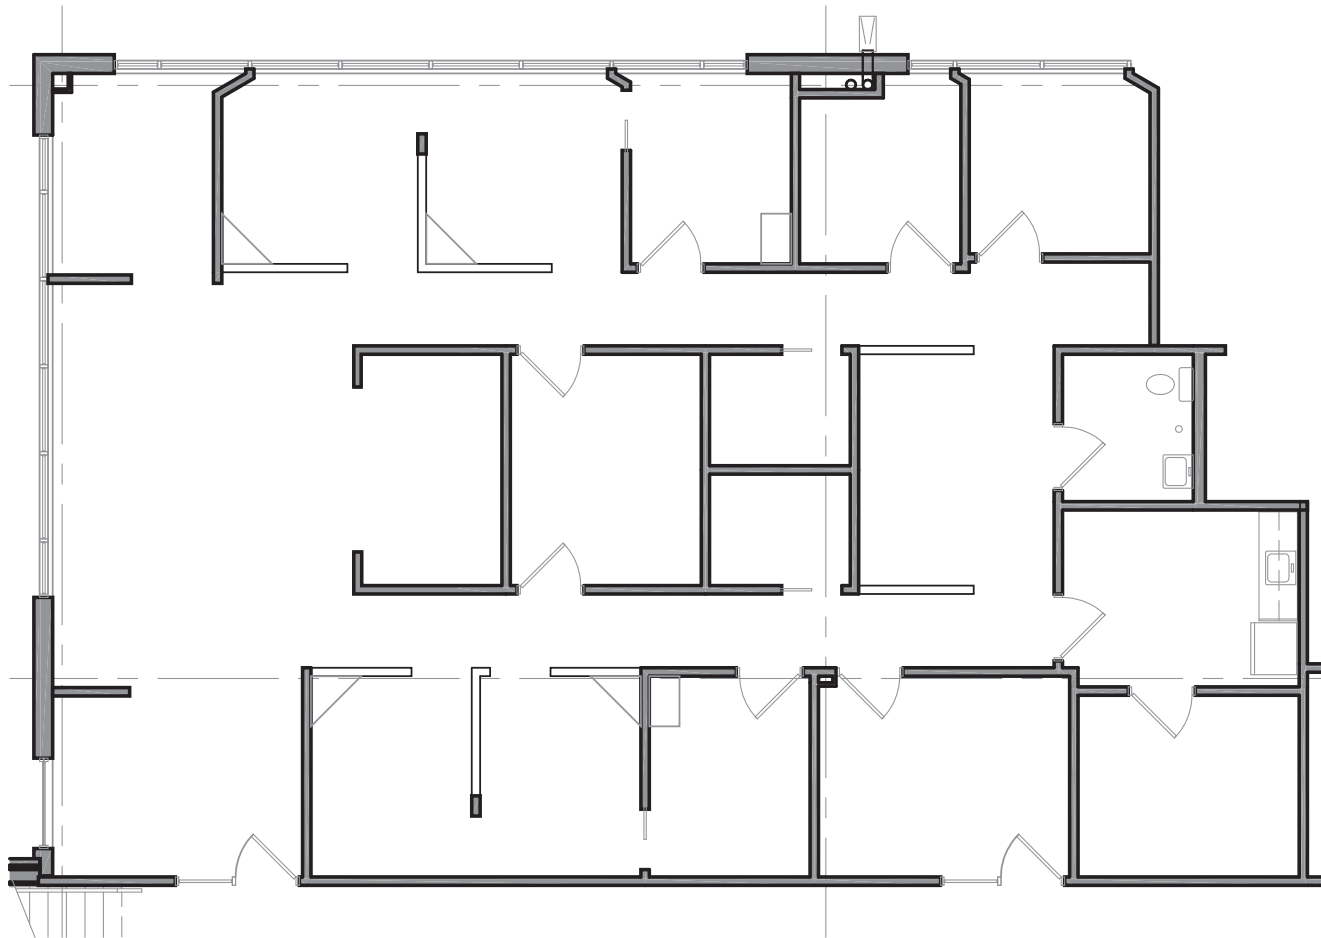

CARMICHAEL PROFESSIONAL BUILDING

1610 MAXWELL DRIVE, HUDSON, WI

DOLAN
REAL ESTATE TEAM

First Floor Availabilities

*Suite #100 - VACANT
2,722 S.F.*

PATRICK DOLAN
715.716.4303
patrick@dolanrealestate.com

DOLAN REAL ESTATE TEAM
2424 Monetary Blvd, Suite 201, Hudson, WI 54016
www.dolanrealestate.com