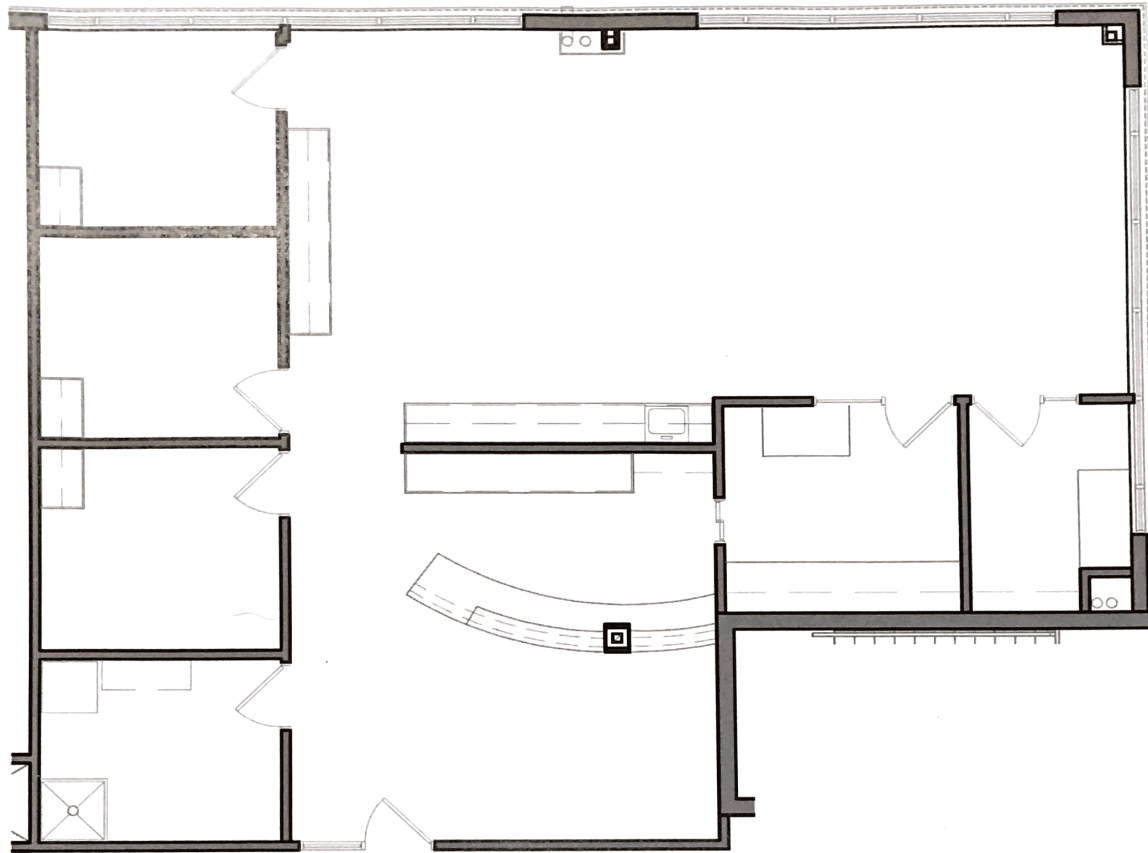

CARMICHAEL PROFESSIONAL BUILDING

1610 MAXWELL DRIVE, HUDSON, WI

DOLAN
REAL ESTATE TEAM

Second Floor Availabilities

Suite #240
2,090 S.F.

PATRICK DOLAN
715.716.4303
patrick@dolanrealestate.com

DOLAN REAL ESTATE TEAM
2424 Monetary Blvd, Suite 201, Hudson, WI 54016
www.dolanrealestate.com