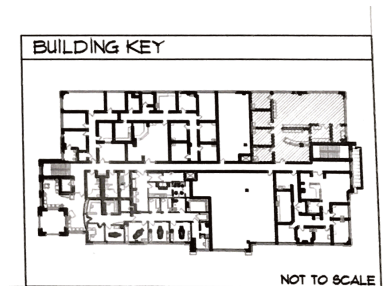

CARMICHAEL PROFESSIONAL BUILDING

1610 MAXWELL DRIVE, HUDSON, WI

DOLAN
REAL ESTATE TEAM

Second Floor Availabilities

Suite #240
2,090 S.F.

PATRICK DOLAN
715.716.4303
patrick@dolanrealestate.com

DOLAN REAL ESTATE TEAM
2424 Monetary Blvd, Suite 201, Hudson, WI 54016
www.dolanrealestate.com