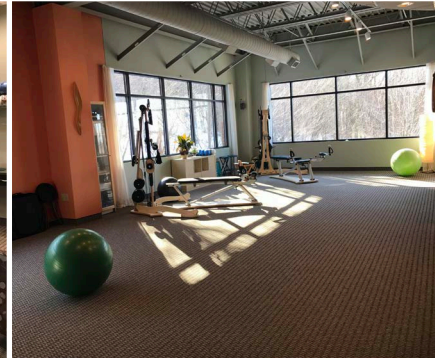

CARMICHAEL PROFESSIONAL BUILDING

1610 MAXWELL DRIVE, HUDSON, WI

DOLAN
REAL ESTATE TEAM

PATRICK DOLAN
715.716.4303
patrick@dolanrealestate.com

DOLAN REAL ESTATE TEAM
2424 Monetary Blvd, Suite 201, Hudson, WI 54016
www.dolanrealestate.com