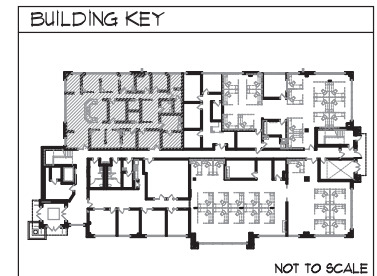

CARMICHAEL PROFESSIONAL BUILDING

1610 MAXWELL DRIVE, HUDSON, WI

DOLAN
REAL ESTATE TEAM

First Floor Availabilities

*Suite #100 - VACANT
2,722 S.F.*

PATRICK DOLAN
715.716.4303
patrick@dolanrealestate.com

DOLAN REAL ESTATE TEAM
2424 Monetary Blvd, Suite 201, Hudson, WI 54016
www.dolanrealestate.com