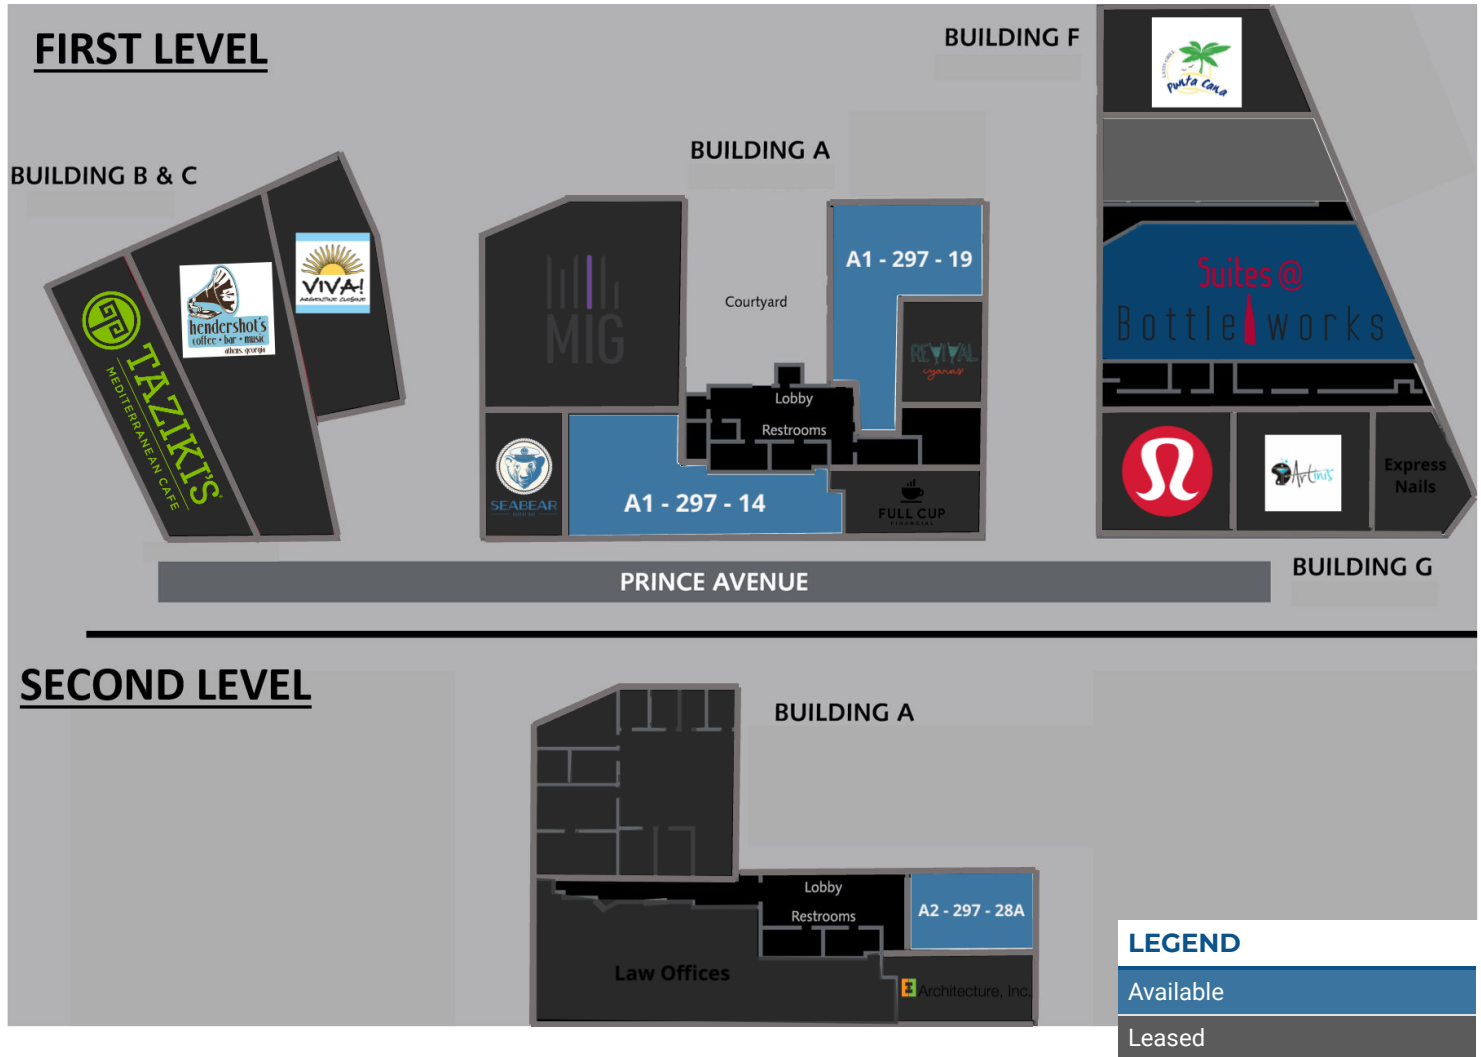

BOTTLEWORKS

297 Prince Avenue, Athens, GA 30601

OFFERING SUMMARY

Building Size:	33,675 SF
Available SF:	100 - 2,664 SF
Zoning:	C-D

PROPERTY OVERVIEW

Bottleworks is conveniently located in downtown Athens in the popular Prince Avenue Corridor. Situated in the midst of Boulevard, Five Points and Normaltown neighborhoods. Bottleworks is only one mile from UGA Health Sciences Campus. Becoming known as one of Athens' trendiest new restaurant and entertainment venues, the location is ideal for the city's pedestrian friendly, relaxed atmosphere.

SPACES

SPACE SIZE

Suite A1 - 297 - 14	2,664 SF
Suite A1 - 297 - 19	2,202 SF
Suite A2 - 297 - 28A	702 SF
Suite F - 367 - 3	100 - 140 SF

AUSTIN SUMNER PROPERTIES

706.353.1039
info@as-prop.com

BOTTLEWORKS

297 Prince Avenue, Athens, GA 30601

AUSTIN SUMNER PROPERTIES

706.353.1039
info@as-prop.com

BOTTLEWORKS

297 Prince Avenue, Athens, GA 30601

AVAILABLE SPACES

SUITE	TENANT	SIZE
Suite B - 227	Tazikis	2,030 SF
Suite B - 237	Hendershots	3,099 SF
Suite A1 - 297 - 10	Seabear	1,093 SF
Suite A1 - 297 - 11	MIG	3,181 SF

AUSTIN SUMNER PROPERTIES

706.353.1039
info@as-prop.com

BOTTLEWORKS

297 Prince Avenue, Athens, GA 30601

SUITE	TENANT	SIZE
Suite A1 - 297 - 14	Available	2,664 SF
Suite A1 - 297 - 17	Revival Yarns	719 SF
Suite A1 - 297 - 19	Available	2,202 SF
Suite A2 - 297 - 20	Creature Comforts	3,210 SF
Suite A2 - 297 - 28A	Available	702 SF
Suite F - 367 - 1	Punta Cana	2,234 SF
Suite F - 367 - 2	-	1,900 SF
Suite F - 367 - 3	Available	100 - 140 SF
Suite - G1 - 327	lululemon	1,790 SF
Suite G1 - 337	Artini's	1,680 SF
Suite G1 - 347	Express Nails	1,086 SF