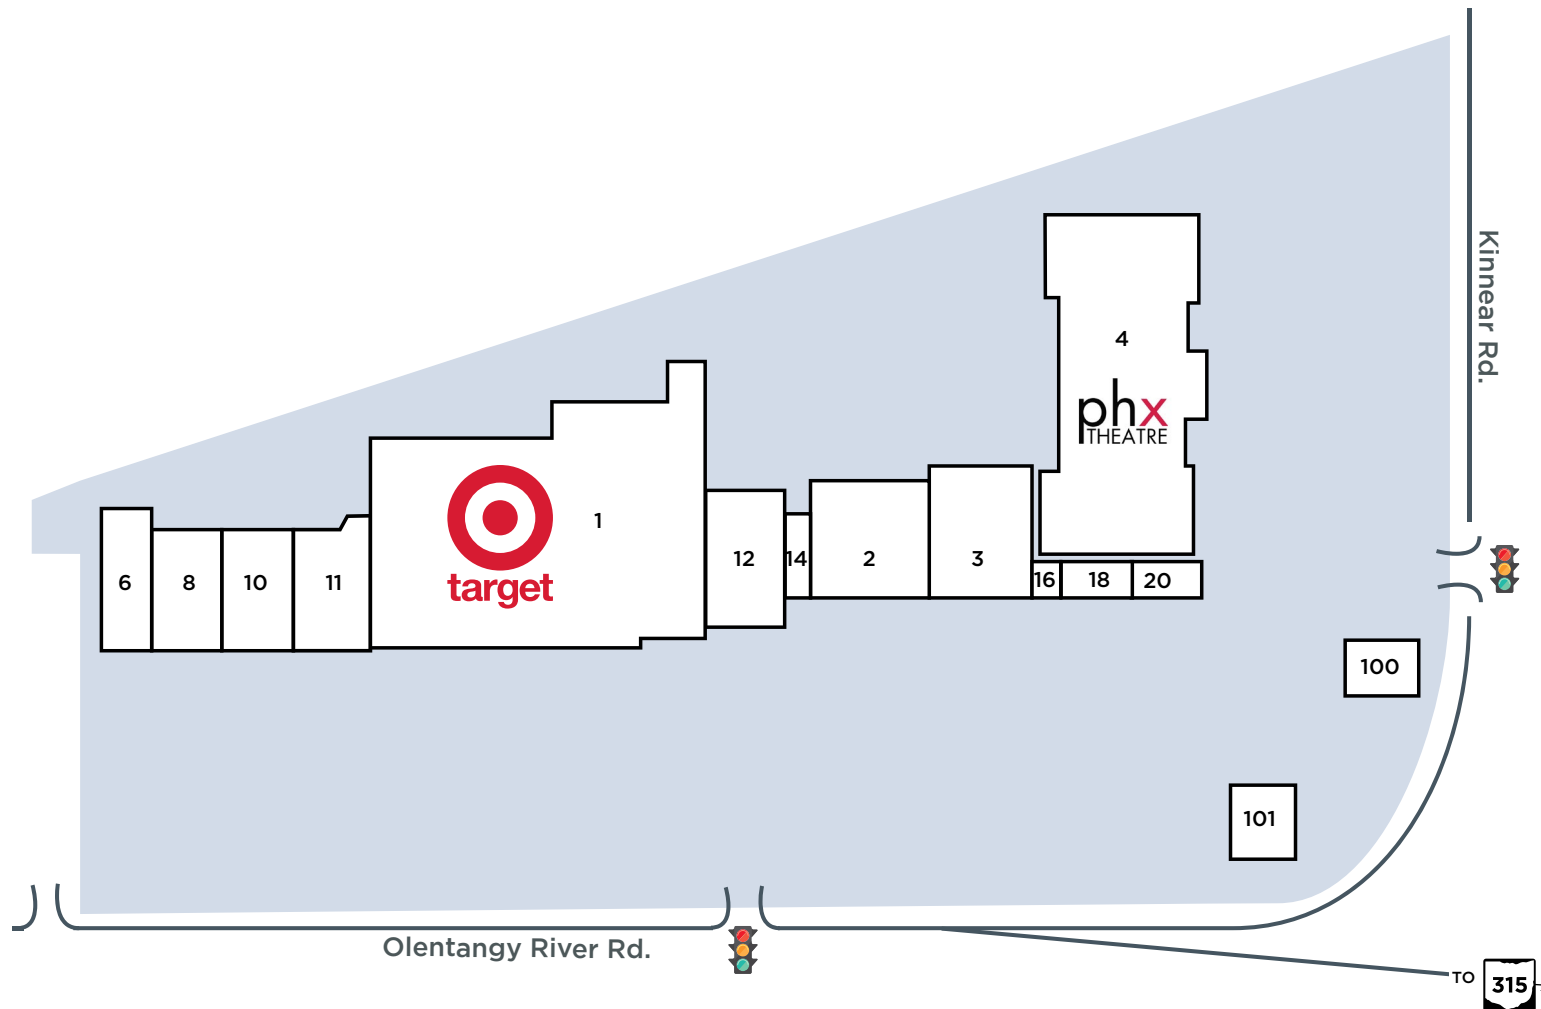

Lennox Town Center

Columbus, Ohio | 373,913 square feet

Located off State Route 315 on Olentangy River Road, Lennox Town Center is one of the most visible sites in Columbus. Its unparalleled location provides area retailers little competition within a five-mile radius and consumers enjoy a dynamic shopping alternative in an underserved market. In addition to the 383,066 consumers who live within five miles of Lennox Town Center, the 95,638 faculty, staff and students of the adjacent Ohio State University also frequent the center.

Location

Olentangy River Road between King Avenue and Kinnear Road, Columbus, Ohio (39.994481, -83.02647)
Click to navigate to Google Maps

Traffic Counts

Olentangy River Road: 20,956
State Route 315: 47,749

Lennox Town Center

Columbus, Ohio | 373,913 square feet

Space	Tenant	Size
1	Target	134,640 s.f.
2	Barnes & Noble	25,320 s.f.
3	Staples	23,500 s.f.
4	Phoenix Theatre	80,300 s.f.
6	Petco	12,450 s.f.
8	World Market	14,000 s.f.
10	Famous Footwear	15,000 s.f.

Space	Tenant	Size
11	Marshalls	21,000 s.f.
12	Old Navy	15,000 s.f.
14	Sally Beauty	3,580 s.f.
16	Bath & Body Works	2,000 s.f.
18	Men's Wearhouse	4,958 s.f.
20	Core Eatery	4,375 s.f.

Freestanding		
100	Champps Americana	8,790 s.f.
101	Bravo! Cucina Italiana	9,000 s.f.