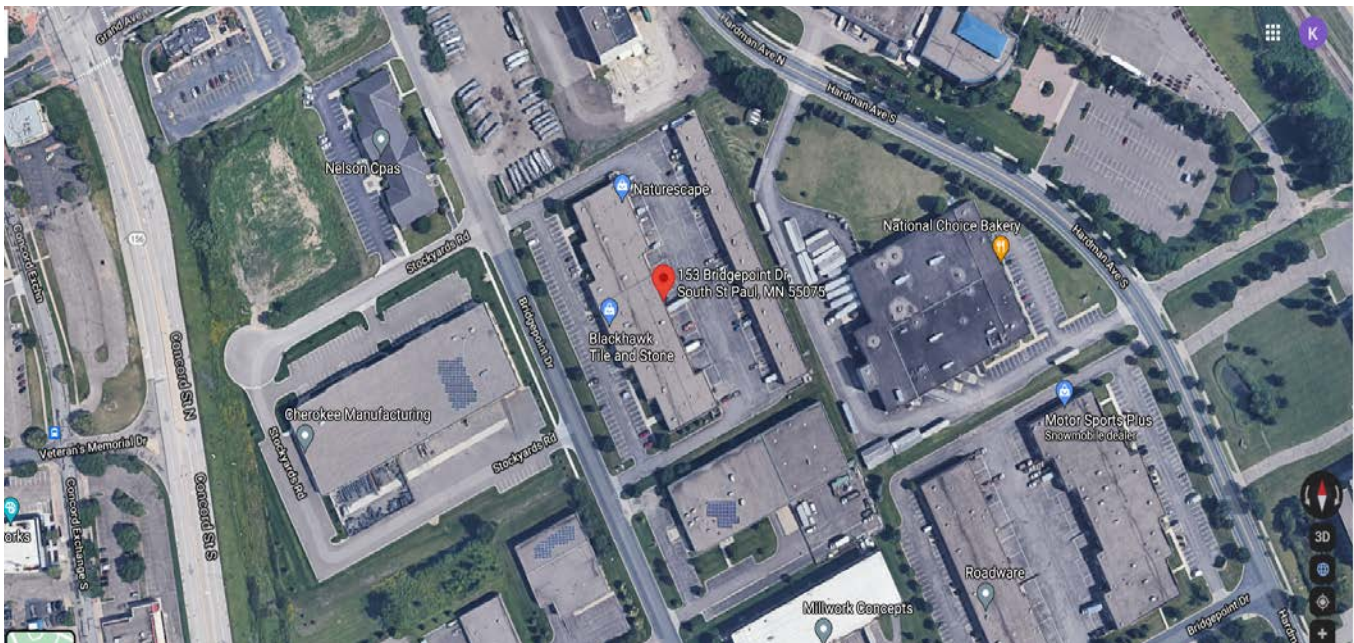

Property Aerial

© 2021 Langer Real Estate Services. This information has been obtained from sources believed reliable. We have not verified it and make no guarantee, warranty or representation about it. Any projections, opinions, assumptions or estimates used are for example only and do not represent the current or future performance of the property. You and your advisors should conduct a careful, independent investigation of the property to determine to your satisfaction the suitability of the property for your needs. Photos herein are the property of their respective owners and use of these images without the express written consent of the owner is prohibited. Langer Real Estate Services and our logo are service marks of Langer Real Estate Services and/or its affiliated or related companies in the United States and other countries. All other marks displayed on this document are the property of their respective owners.