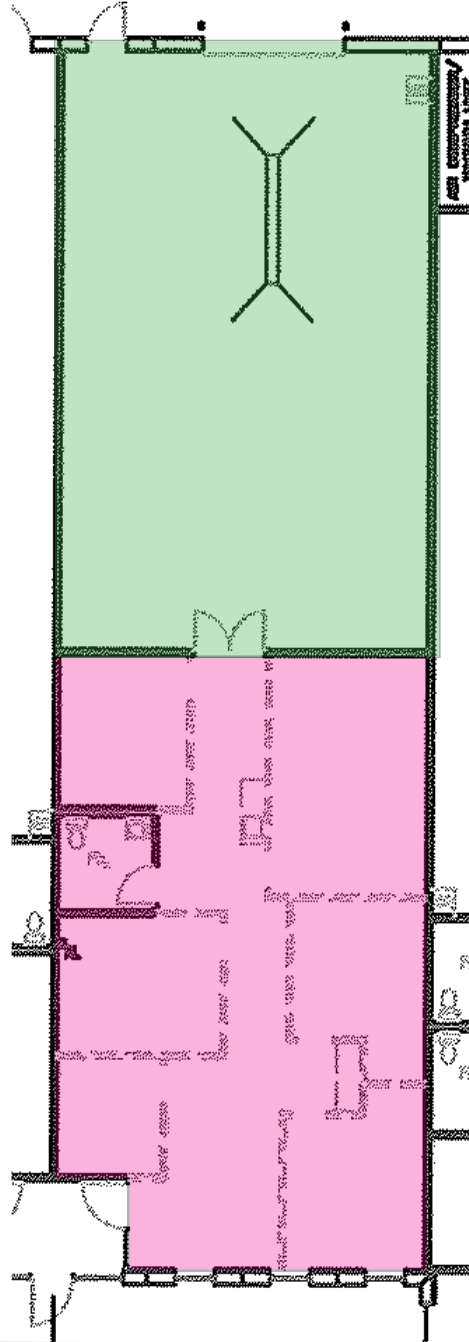

David@langercommercial.com

Kaitlin Simmet

651.450.9669

Kaitlin@langercommercial.com

153 Bridgepoint Dr

153 Bridgepoint Dr • South Saint Paul, MN 55075

3,150 SF Office/Warehouse

- 1,750 SF of recently updated office, 1,400 SF warehouse space
- 200 amp, 3-phase power
- One 14' x 12' drive-in door w/ flammable waste trap and CO2 detection system
- Warehouse is 18' clear height
- Lease rate \$3,300 per month, as-is, including CAM and Tax
- Landlord willing to demo some office space for additional warehouse
- Conveniently located with easy access to 494

FOR LEASE

Floor Plan

- Warehouse 1,400 SF
- Office - 1,750 SF

- 3,150 total RSF
- Office area includes 4 private offices, open work area, private restroom

Property Aerial

© 2021 Langer Real Estate Services. This information has been obtained from sources believed reliable. We have not verified it and make no guarantee, warranty or representation about it. Any projections, opinions, assumptions or estimates used are for example only and do not represent the current or future performance of the property. You and your advisors should conduct a careful, independent investigation of the property to determine to your satisfaction the suitability of the property for your needs. Photos herein are the property of their respective owners and use of these images without the express written consent of the owner is prohibited. Langer Real Estate Services and our logo are service marks of Langer Real Estate Services and/or its affiliated or related companies in the United States and other countries. All other marks displayed on this document are the property of their respective owners.