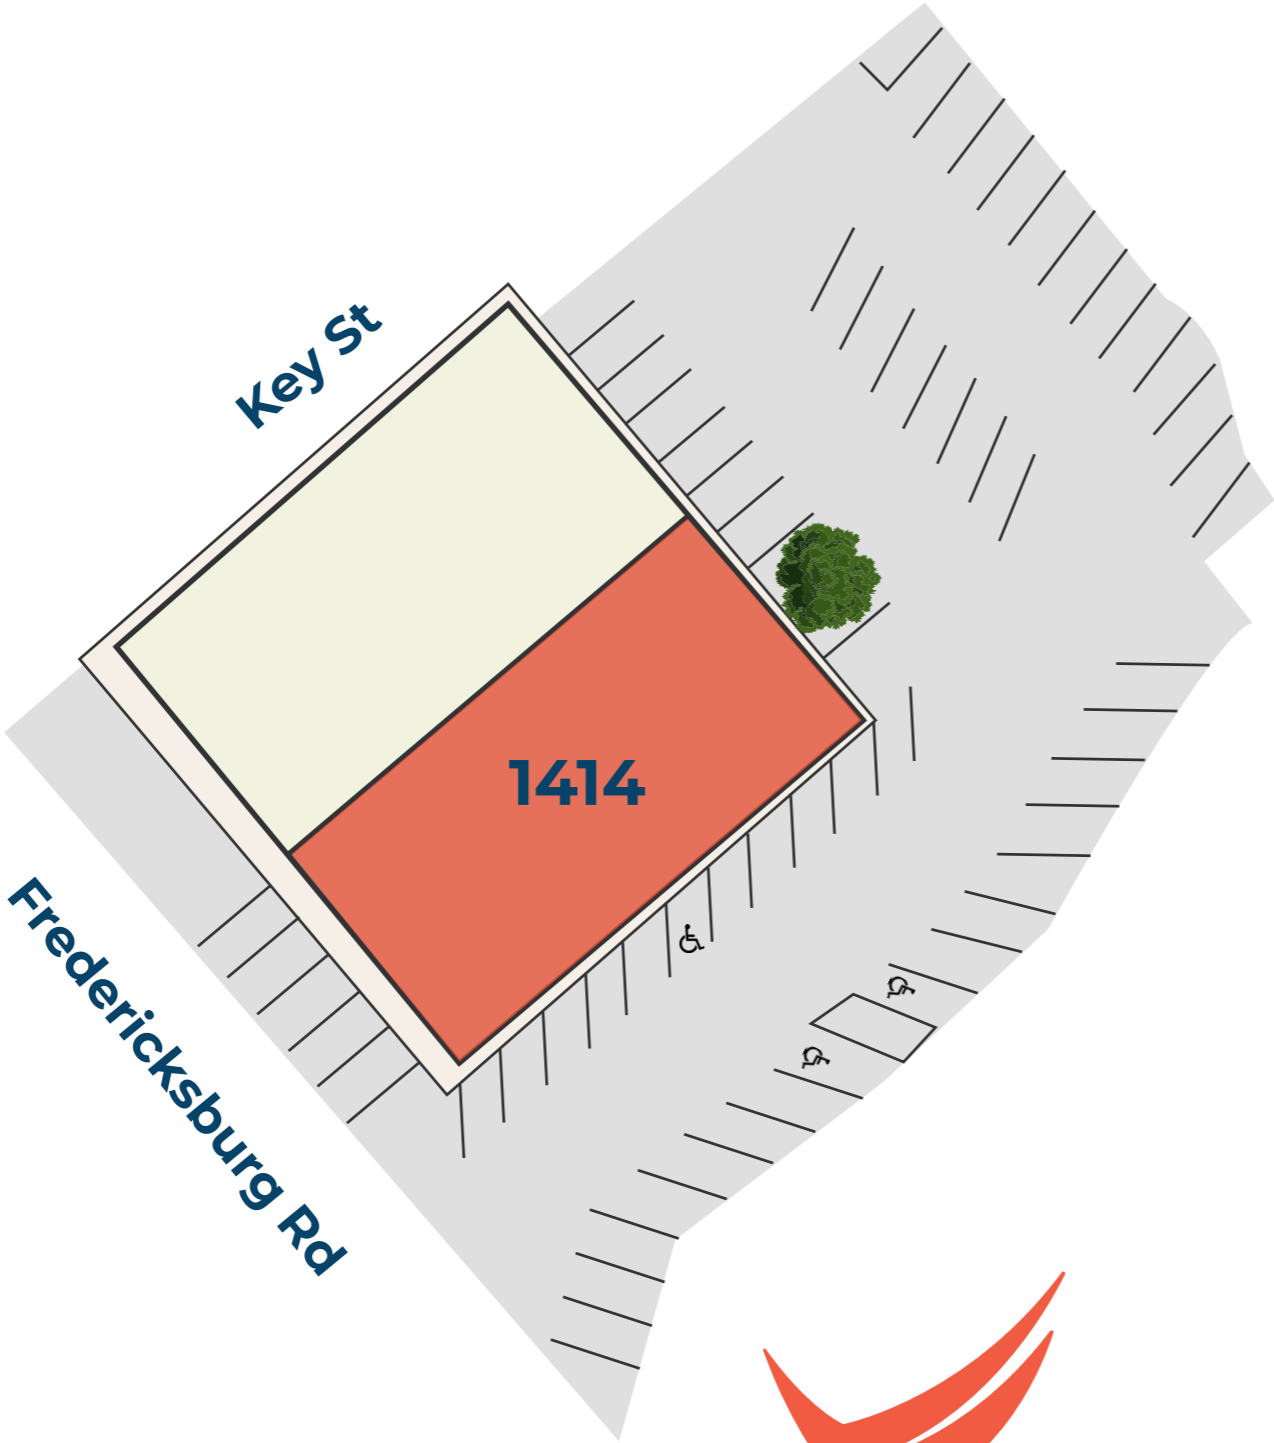

# COOL CREST BUILDING

# site plan

SUITE	AVAILABLE SPACE
1414	5,000 SF