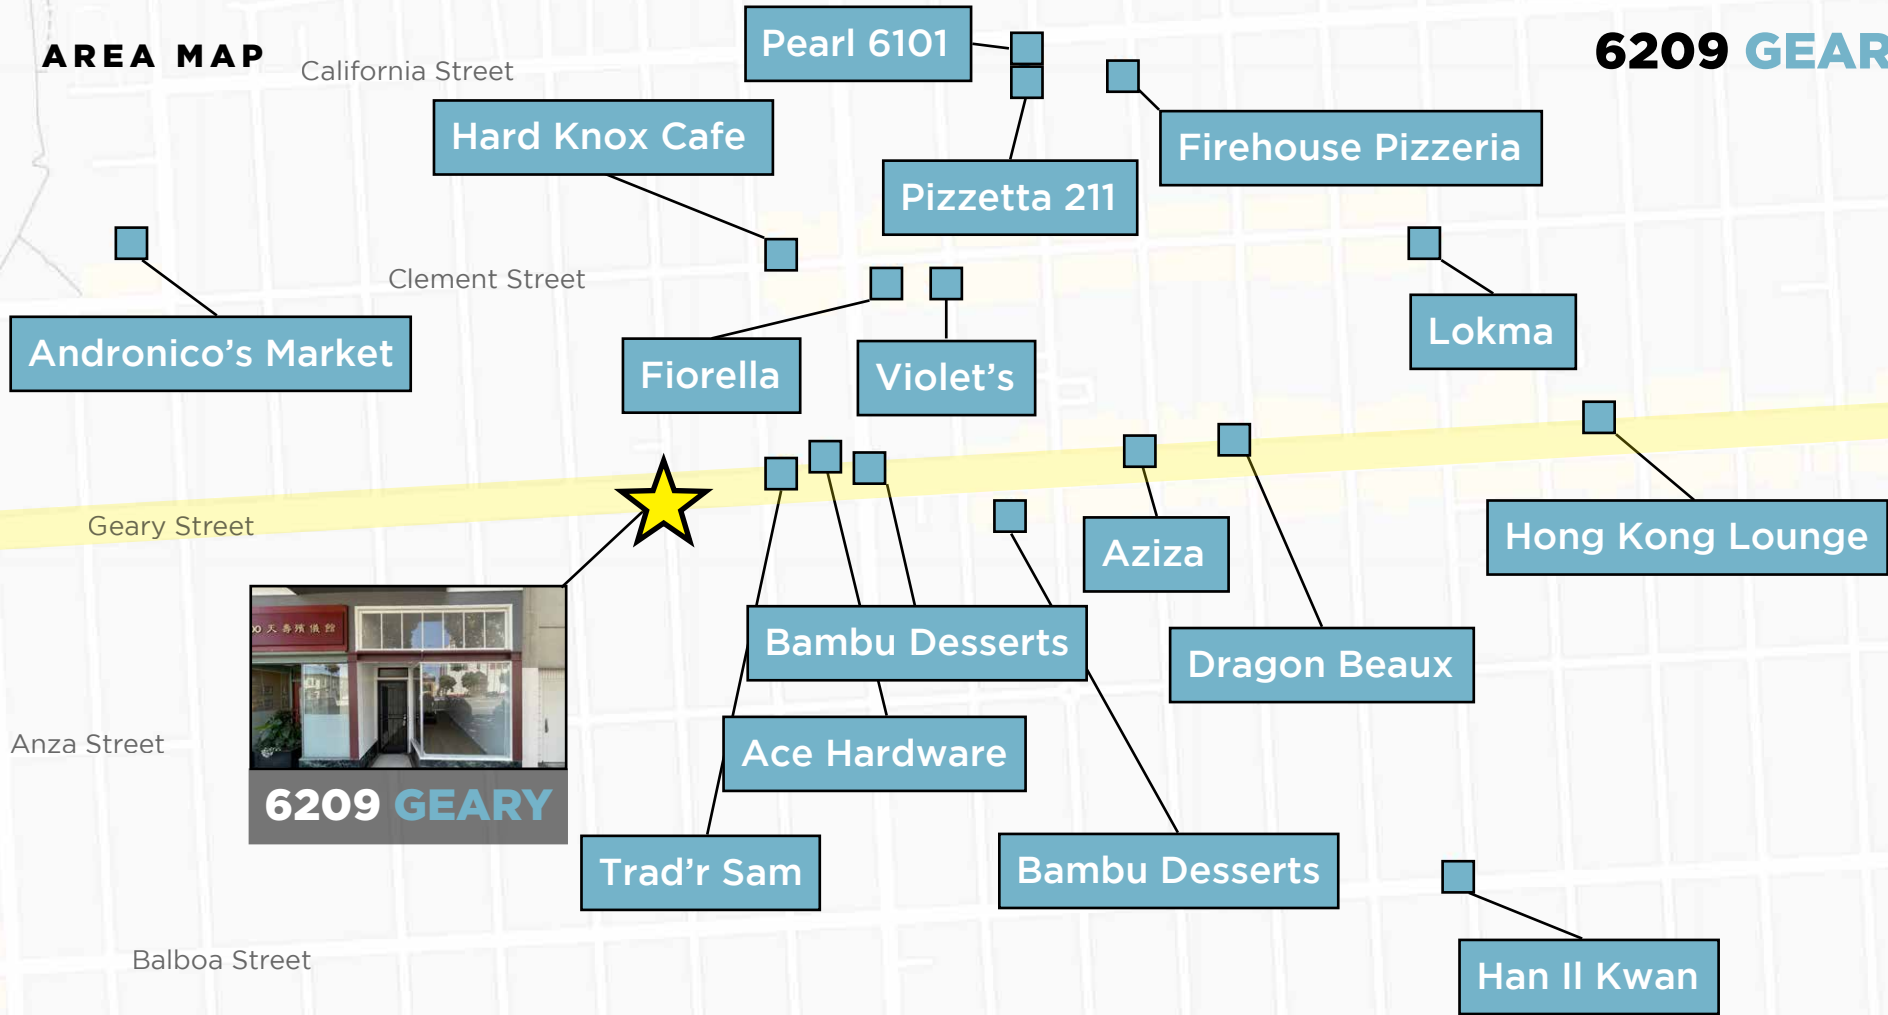

# 6209 GEARY

SAN FRANCISCO, CA

RETAIL SPACE FOR LEASE

天壽殯儀館

maven  
RETAIL

**AREA MAP**

California Street

**6209 GEARY**

**Golden Gate Park**

Reckels Lake

**RICHMOND**

**6209 GEARY**

RED TAVERN

FIGRELLA

BAMBU DESSERTS & DRINKS

HARD KNOX CAFE

maven  
RETAIL

**NEIGHBORHOOD**

SEAKOR POLISH DELI

DUMPLING ALLEY

KHAN TOKE THAI HOUSE

AZIZA

HODALA

JANG SOO BBQ