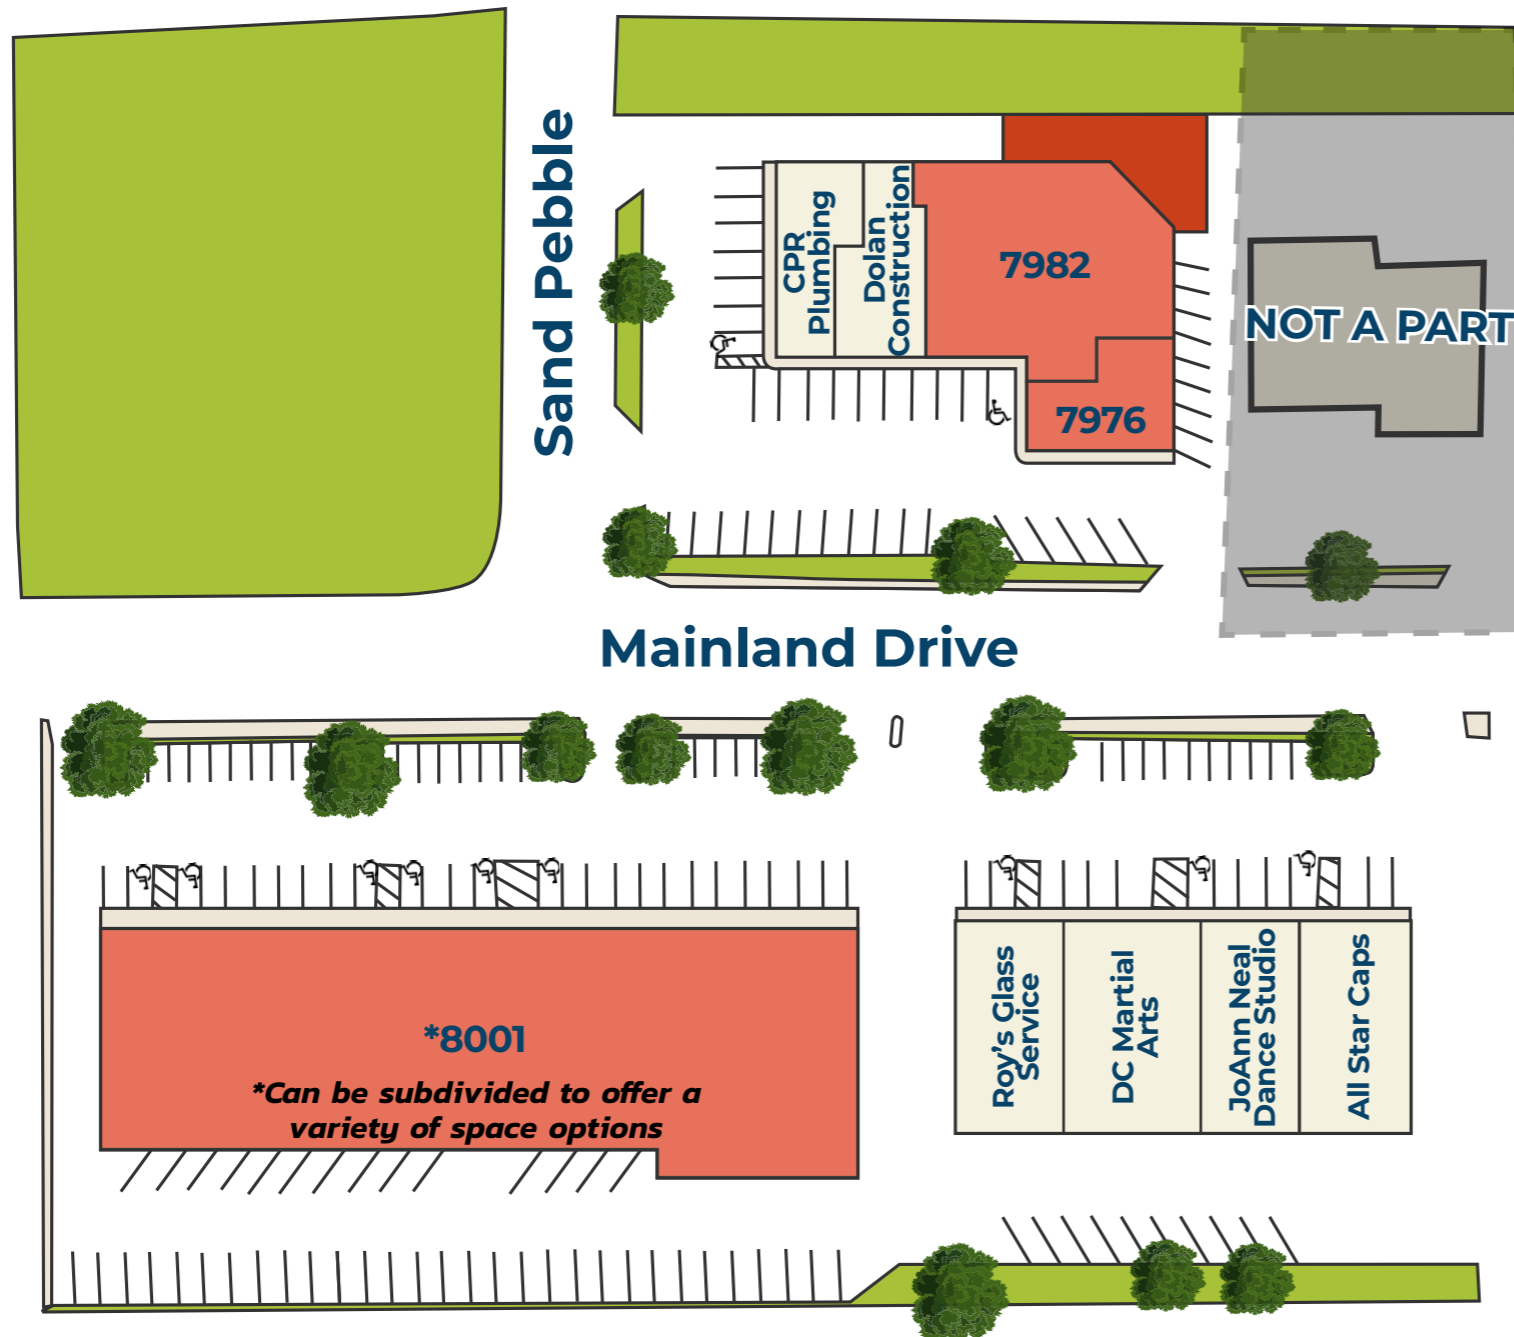

# Mainland Service Center

# site plan

SUITES	AVAILABLE SPACE
7976	1,491 SF
7982	5,897 SF
*8001	4,000 - 21,850 SF

GARY STEPHENS, CCIM  
 210.233.6577  
 gary@valcorcre.com

CHRIS EWALD  
 210.625.4665  
 chris.ewald@valcorcre.com