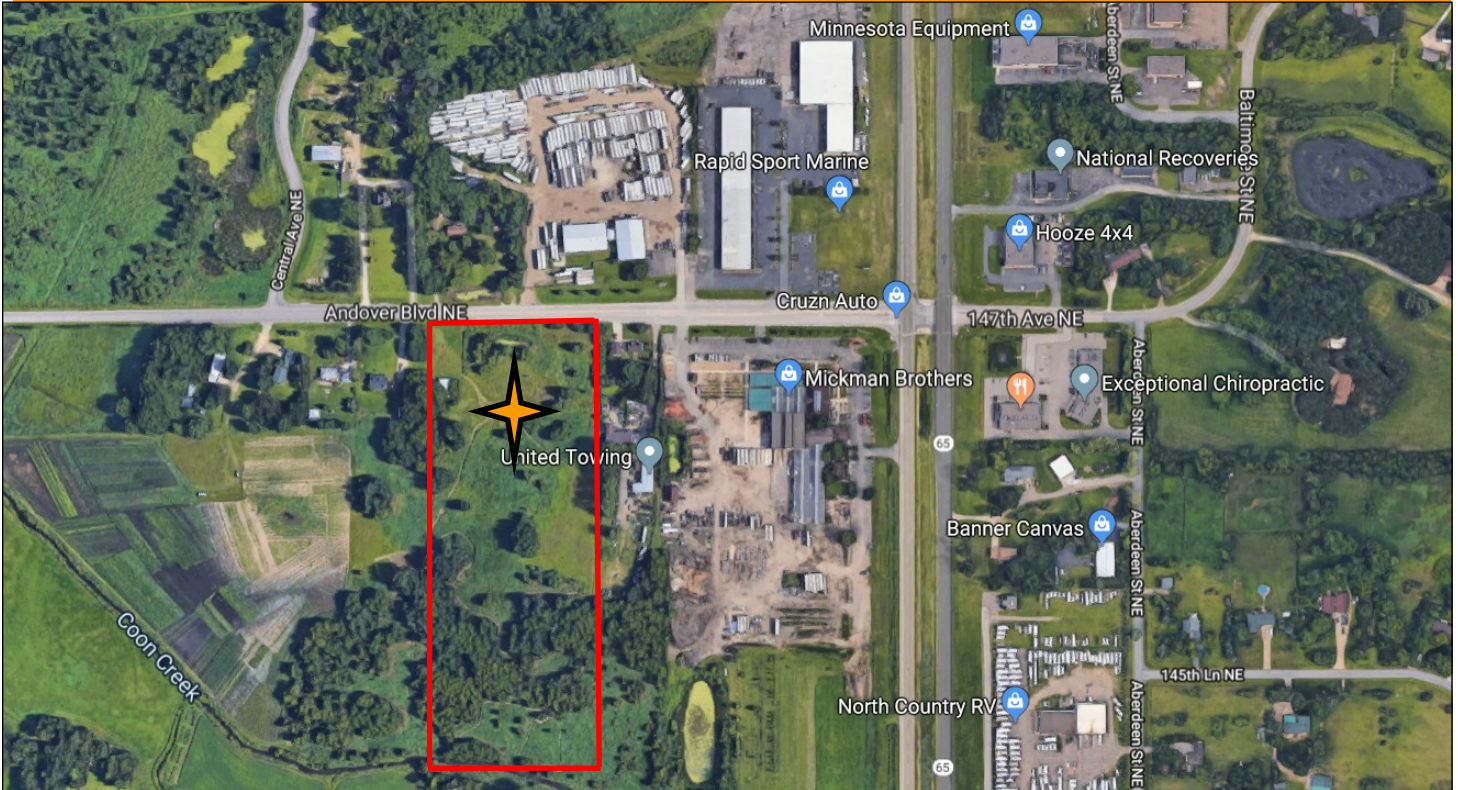

PREMIER
COMMERCIAL
PROPERTIES

Land For Sale

FOR MORE INFORMATION, CONTACT

Rich Lee | 763.862.2005 | richlee@premiercommercialproperties.com

299 Coon Rapids Blvd NW | Coon Rapids, MN 55433 | premiercommercialproperties.com