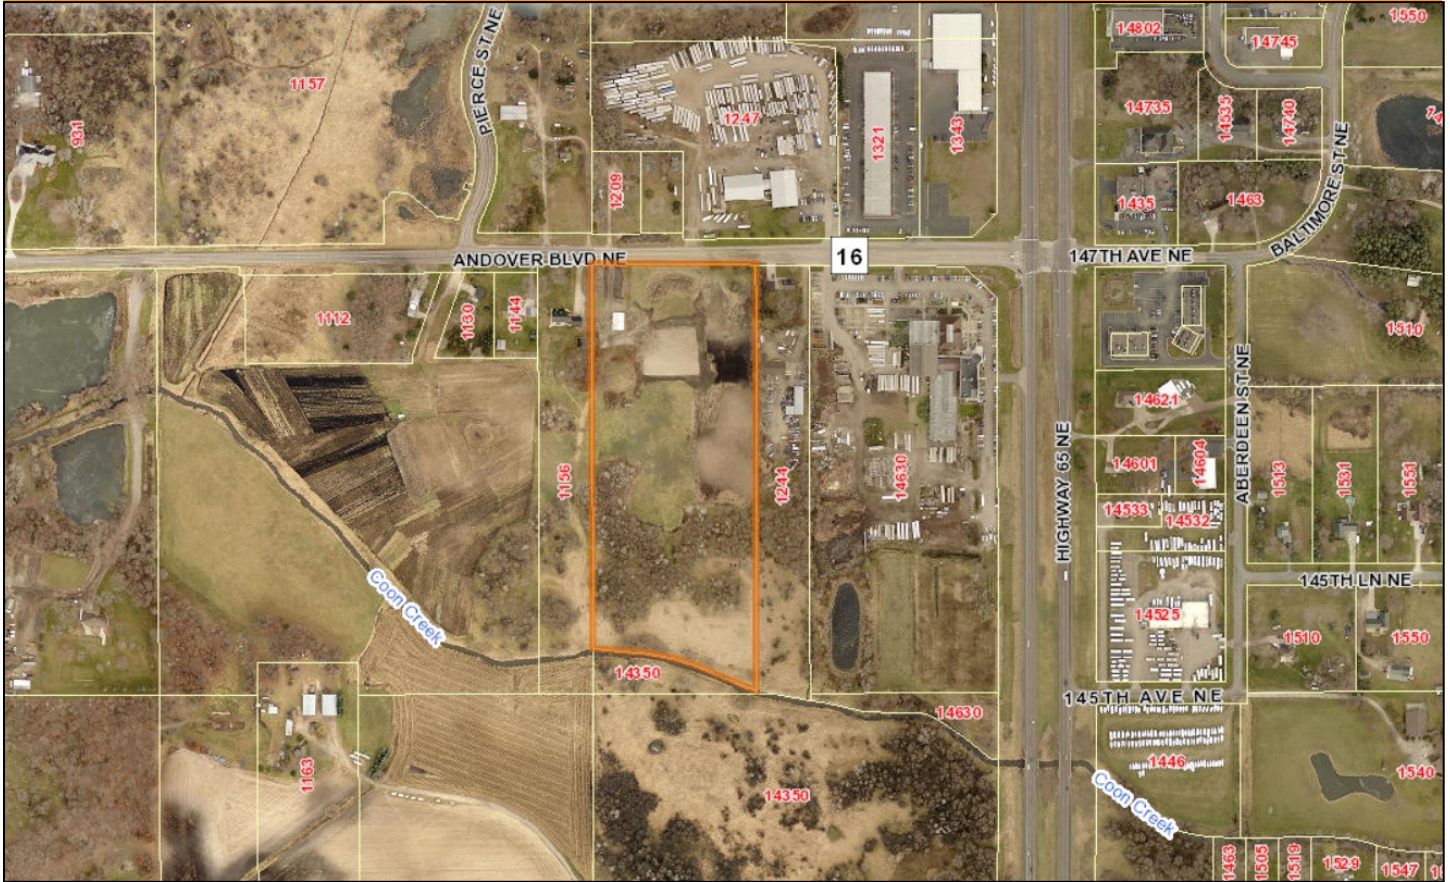

PREMIER
COMMERCIAL
PROPERTIES

Land For Sale

PID # 29-32-23-24-0002
Ham Lake, Minnesota 55304

PROPERTY DETAILS

- 20 Acre Industrial Development
- CD -II Zoning
- Allows for Metal Buildings and Outside Storage with Conditional Use Permit
- 5 Lots Available starting at 1.17 Acres
- Multiple Lots Available