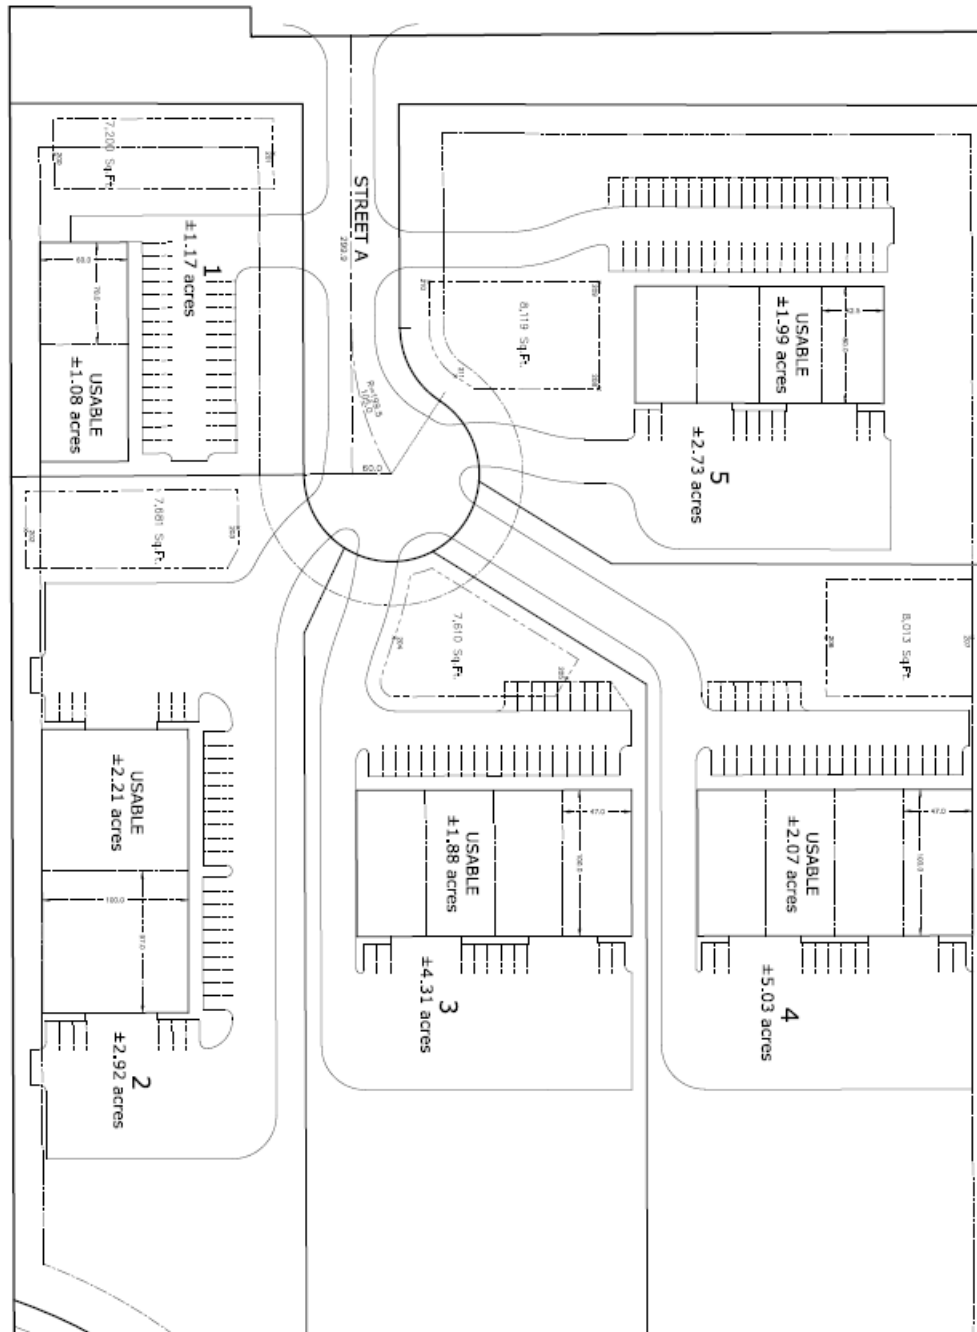

PREMIER
COMMERCIAL
PROPERTIES

Land For Sale

FOR MORE INFORMATION, CONTACT

Rich Lee | 763.862.2005 | richlee@premiercommercialproperties.com