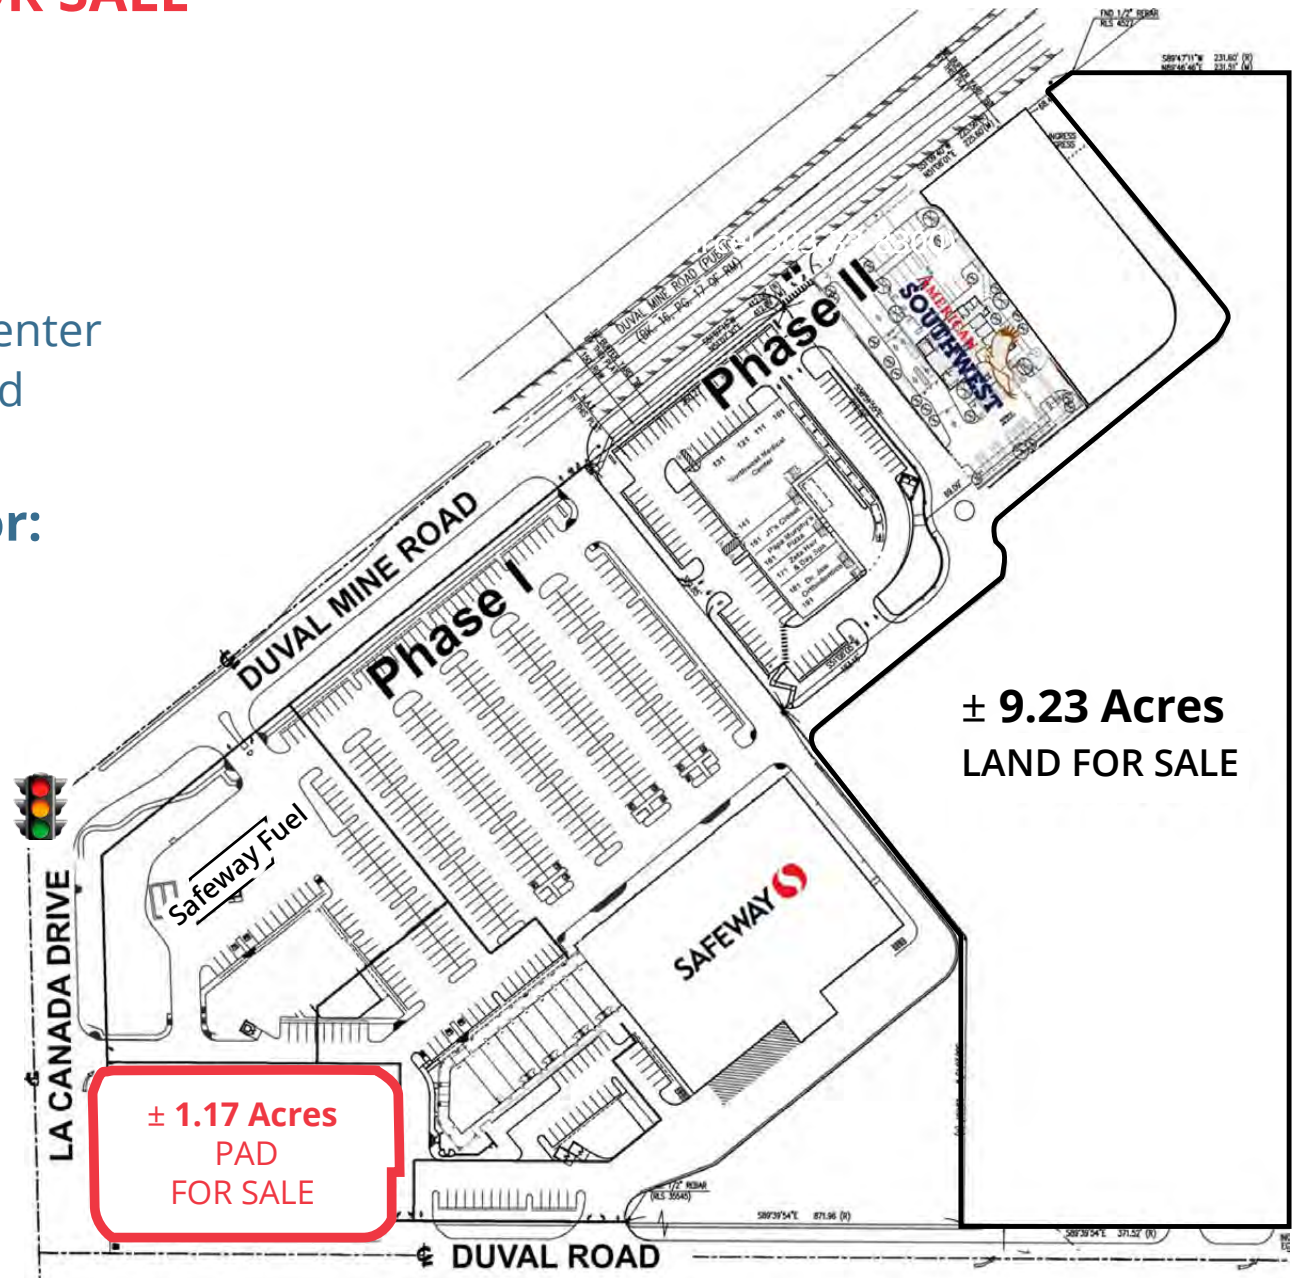

## DESCRIPTION

- Safeway anchored lot in the Sahuarita Palms Plaza
- Located on hard corner with excellent visibility
- Commercial hub for surrounding Sahuarita & Green Valley trade area
- Conveniently less than 1 mile West of Interstate 19 Freeway, full diamond interchange
- Zoning B-2, Town of Sahuarita (General Business)
- The Town of Sahuarita is Arizona's second fastest growing communities located 35 miles south of Tucson

### DAYTIME POPULATION

3 Mile	5 Mile	7 Mile
23,820	33,752	50,941

SEC LA CANADA DR & DUVAL MINE RD  
SAHUARITA, ARIZONA 85614

**COMMERCIAL PAD - FOR SALE**

**±1.17 AC / ± 50,995 SF**

- Fully Improved PAD
- Shovel Ready
- Safeway Anchored
- Adjacent to Safeway Fuel Center
- Signage on Duval Mine Road

**Excellent Opportunity For:**

- Retail
- Restaurant w/ Drive-Thru
- Automotive
- Medical
- Office

Zoning: B2, Town of Sahuarita  
(General Business)

Parcel: 303-33-8300

Titan Missile Museum

La Canada Drive  
14,209 VPD '20

Duval Mine Road  
23,303 VPD '20

Alpha Avenue

I-19 Frontage Road

Interstate 19  
38,976 VPD '20

I-19 Frontage Road

Del Coronado Apartments  
100 Units

American Southwest Credit Union

Sandstone Ridge Apartments  
144 Units