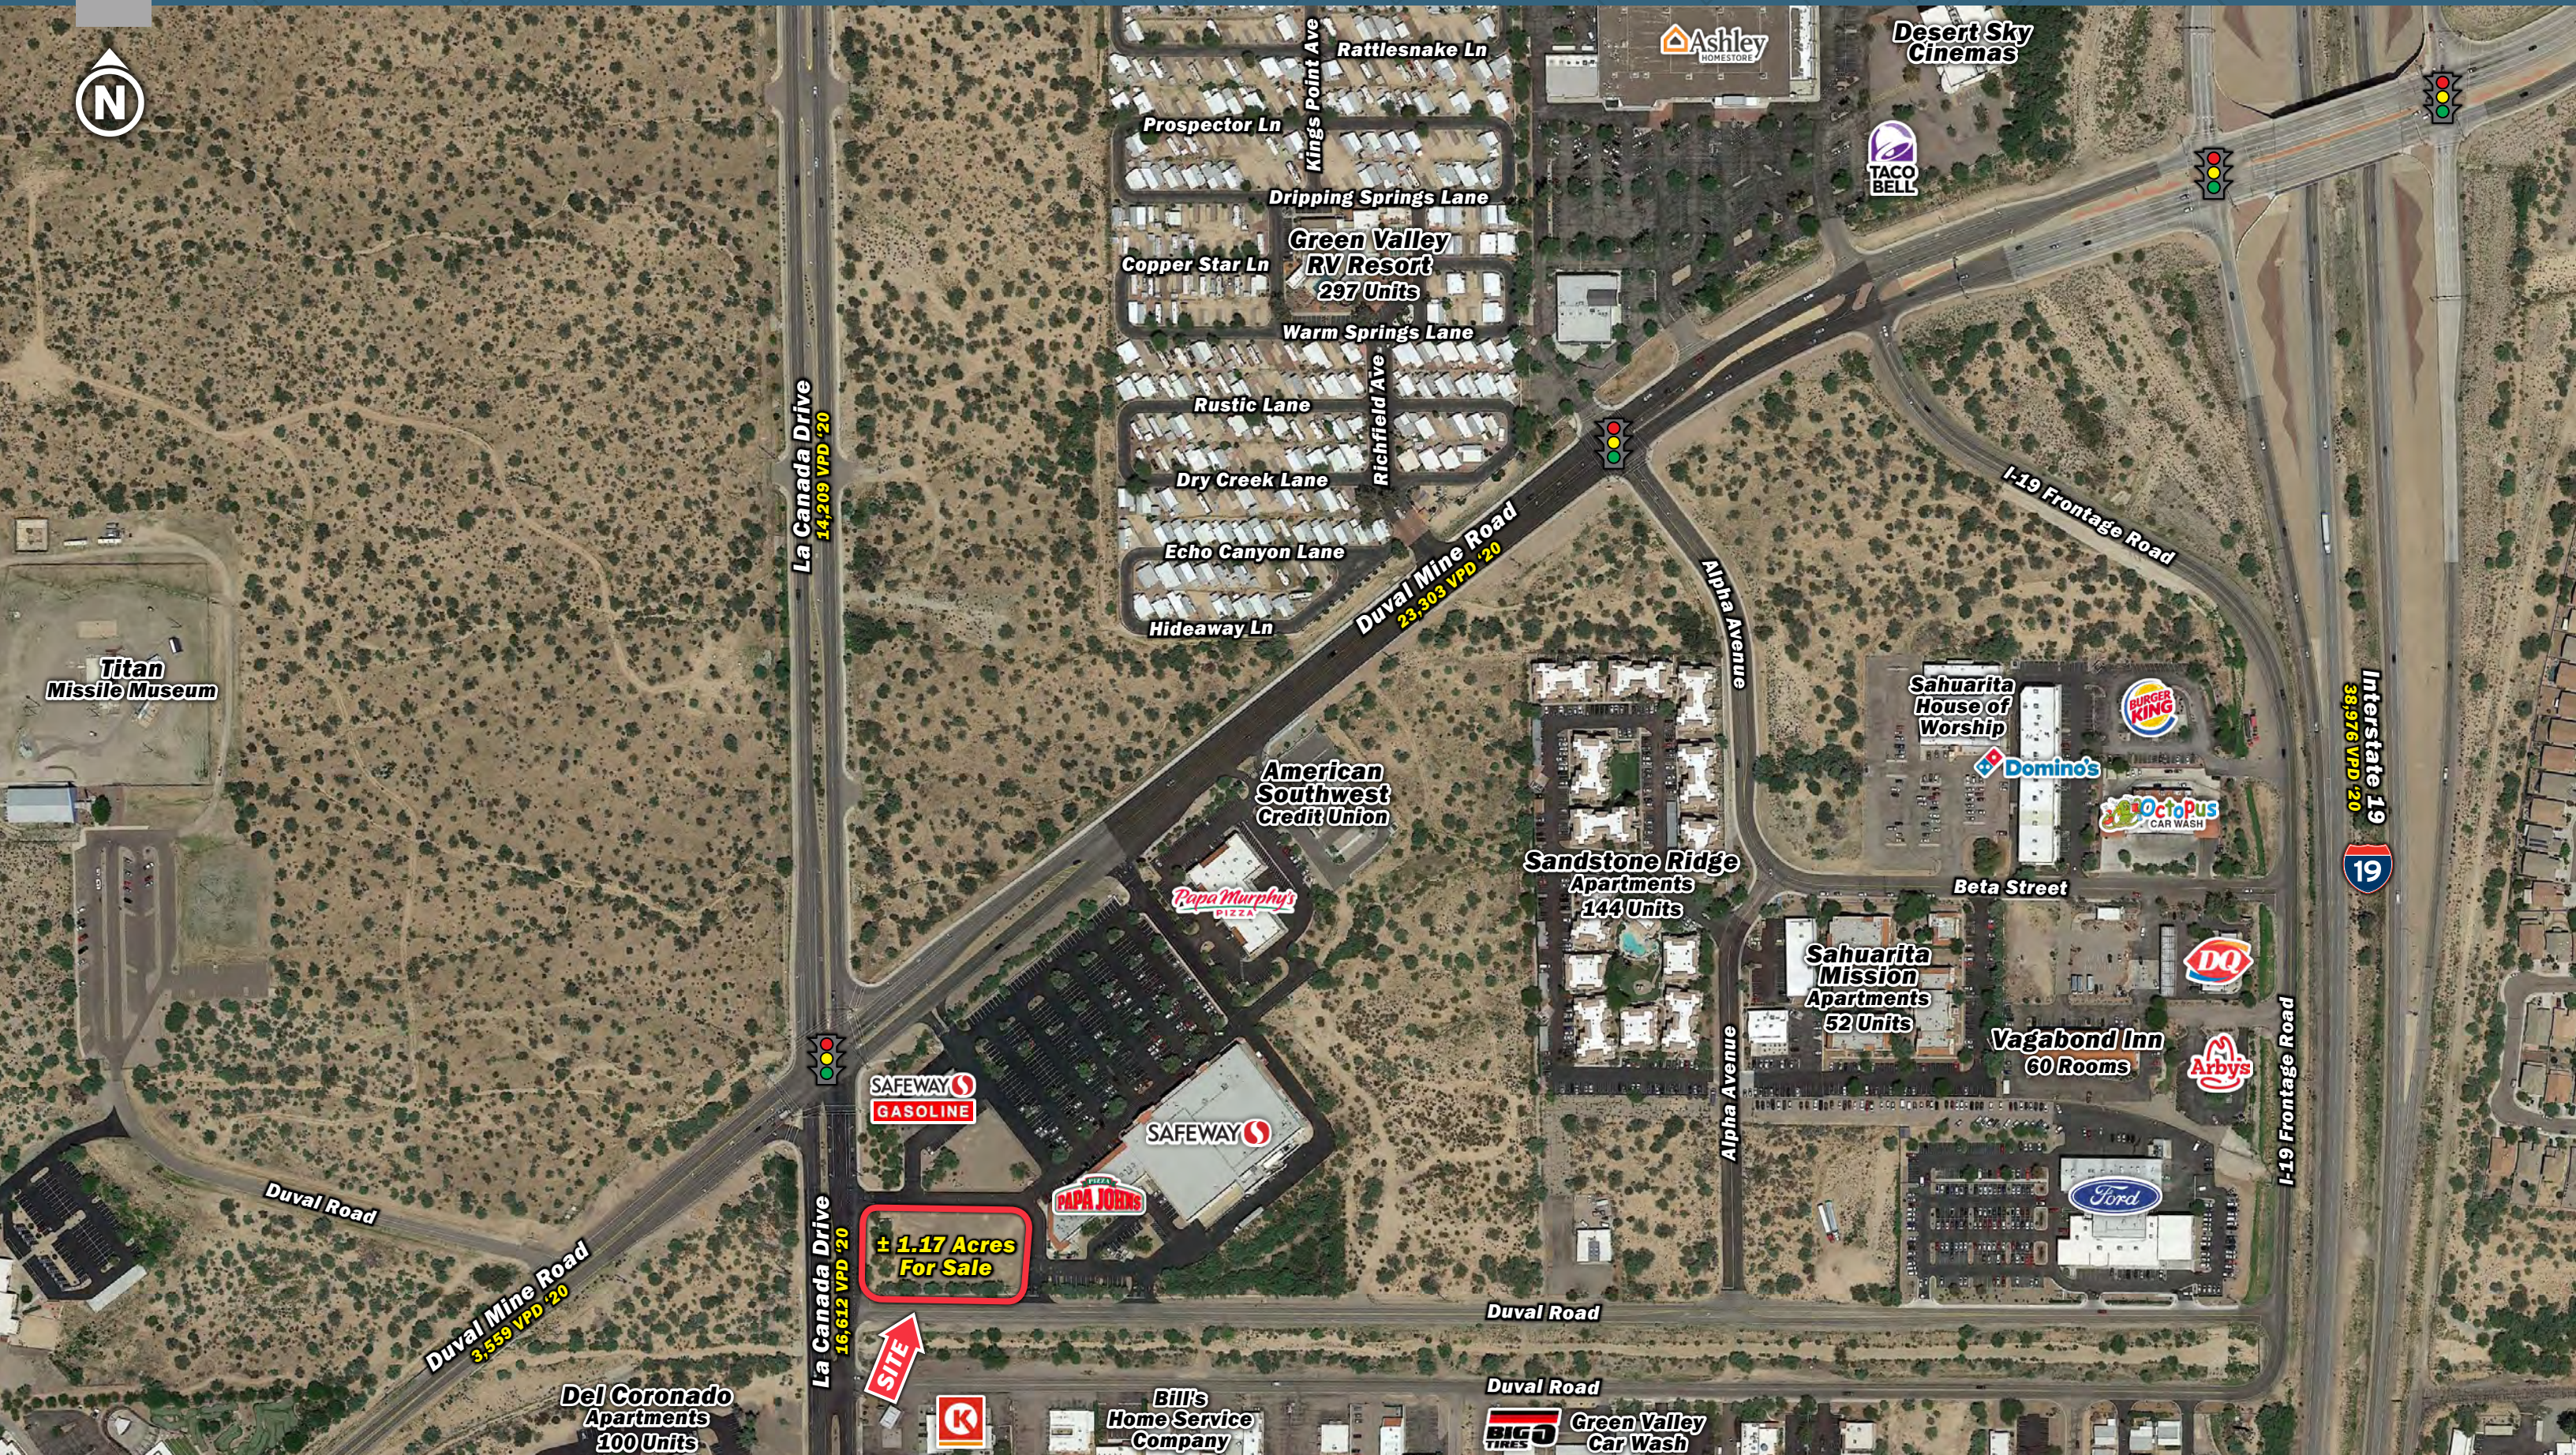

## DESCRIPTION

- Safeway anchored lot in the Sahuarita Palms Plaza
- Located on hard corner with excellent visibility
- Commercial hub for surrounding Sahuarita & Green Valley trade area
- Conveniently less than 1 mile West of Interstate 19 Freeway, full diamond interchange
- Zoning B-2, Town of Sahuarita (General Business)
- The Town of Sahuarita is Arizona's second fastest growing communities located 35 miles south of Tucson

### DAYTIME POPULATION

3 Mile	5 Mile	7 Mile
23,820	33,752	50,941

SEC LA CANADA DR & DUVAL MINE RD  
SAHUARITA, ARIZONA 85614

**COMMERCIAL PAD - FOR SALE**

**±1.17 AC / ± 50,995 SF**

- Fully Improved PAD
- Shovel Ready
- Safeway Anchored
- Adjacent to Safeway Fuel Center
- Signage on Duval Mine Road

**Excellent Opportunity For:**

- Retail
- Restaurant w/ Drive-Thru
- Automotive
- Medical
- Office

Zoning: B2, Town of Sahuarita  
(General Business)

Parcel: 303-33-8300

Titan Missile Museum

La Canada Drive  
14,209 VPD '20

Duval Mine Road  
23,303 VPD '20

Alpha Avenue

I-19 Frontage Road

Interstate 19  
38,976 VPD '20

I-19 Frontage Road

Del Coronado Apartments  
100 Units

American Southwest Credit Union

Sandstone Ridge Apartments  
144 Units