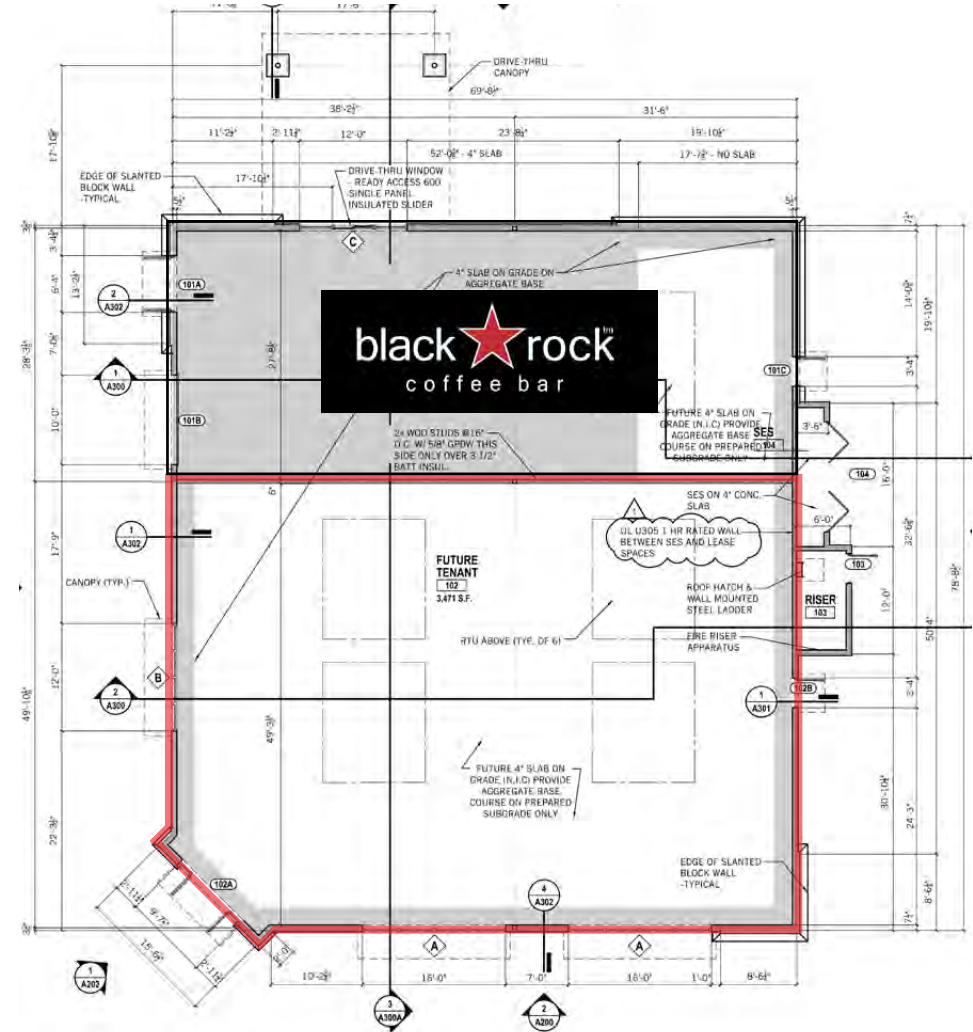

1 Mile	3 Mile	5 Mile
18,342	116,128	239,581

PRIEST DRIVE - 22,291 VPD

NEC RAY ROAD & PRIEST DRIVE TEMPE, ARIZONA 85284

RAY ROAD - 30,600 VPD

SRS

COMMON BOND
— DEVELOPMENT GROUP —

Black Rock Coffee Bar

NEC Ray Road & Priest Drive | Tempe, Arizona 85284